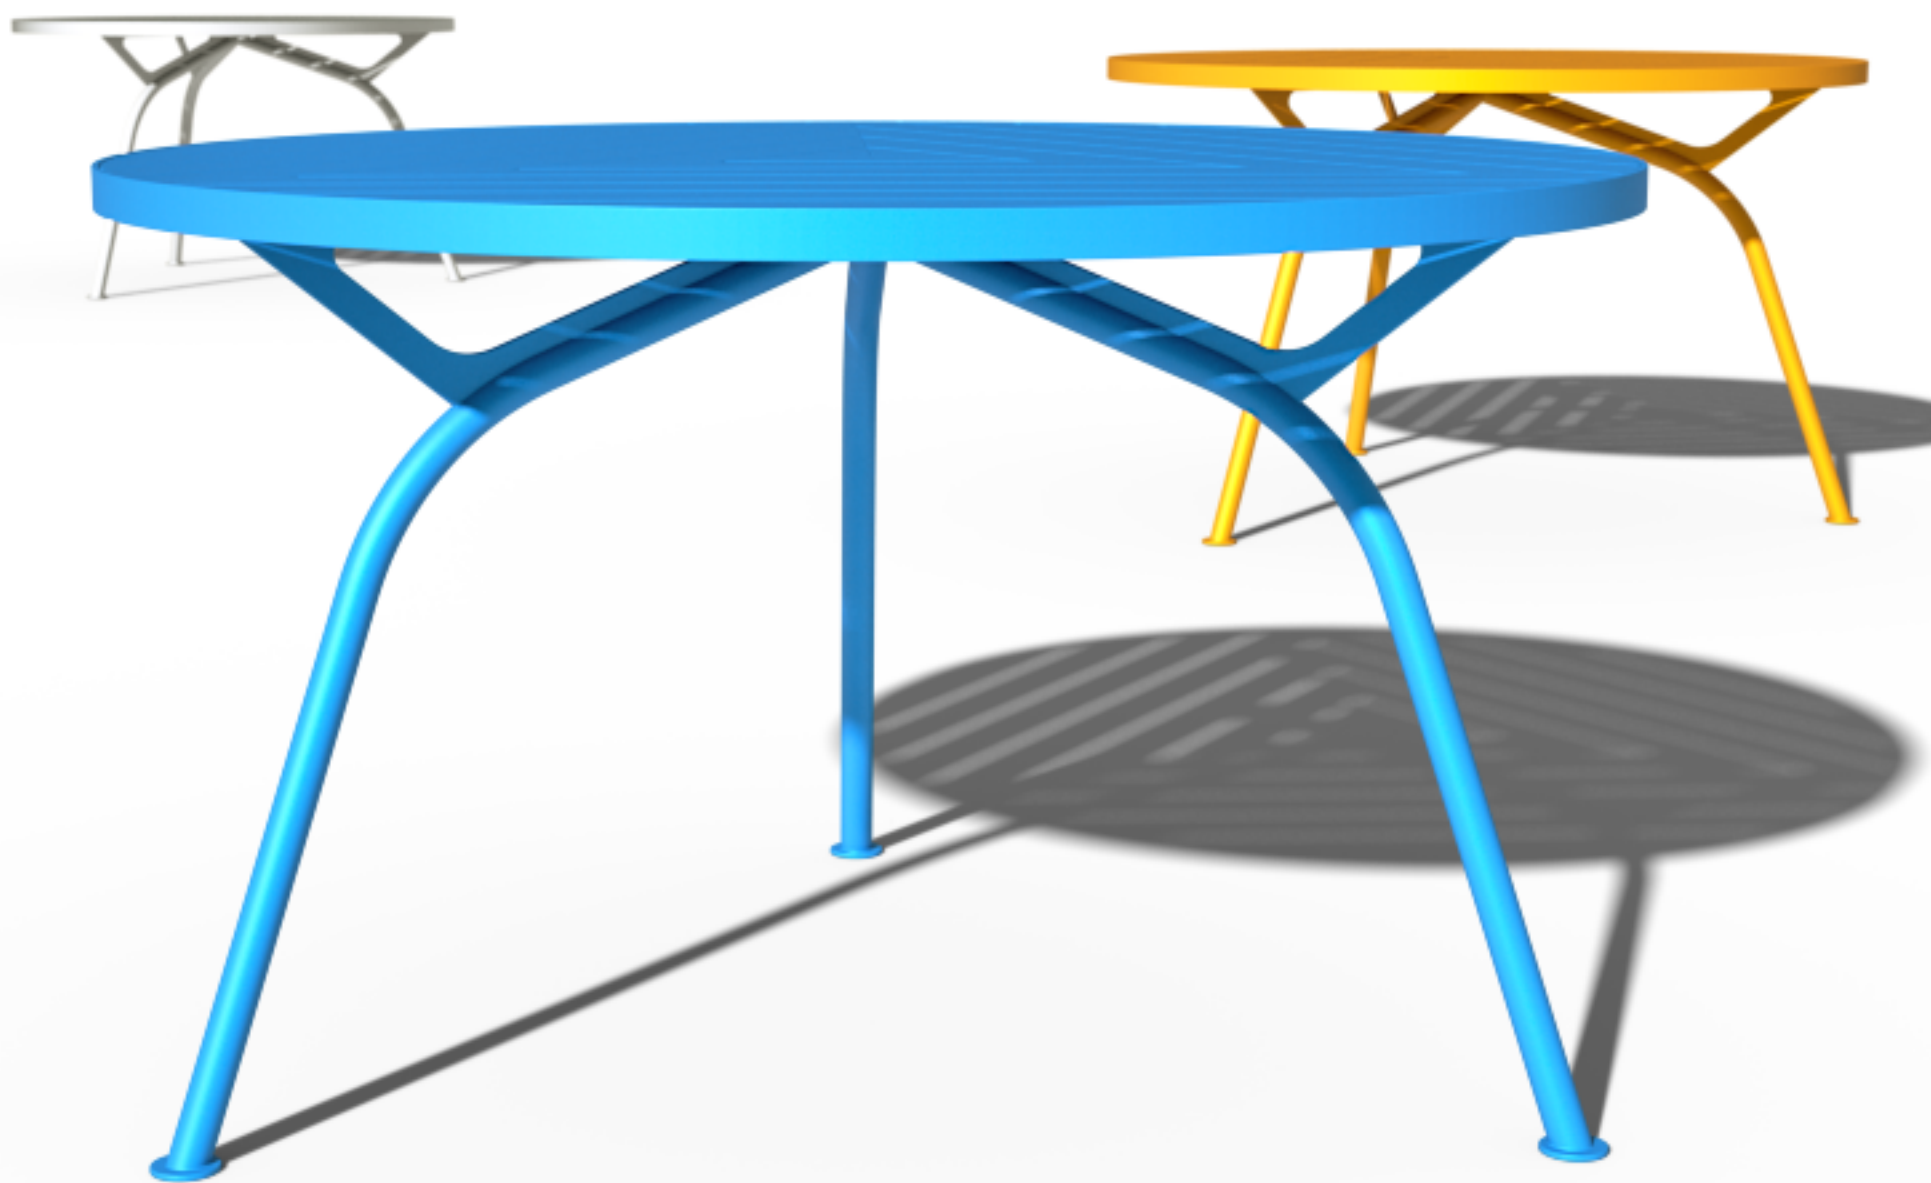

Pivot

Urban Leisure Table Elements

Pivot is an elegant tables system for urban public spaces and garden environments. The system uses simple clean lines and made of high quality materials.

Design by LEMON

Pivot

Urban Leisure Table Elements

T 1

Design by LEMON

Pivot T1

Urban Leisure Table Elements

Design by LEMON

Pivot T1

Urban Leisure Table Elements

Design by LEMON

Pivot T1

Urban Leisure Table Elements

LEMÓN™

Design by LEMON

Pivot T1

Urban Leisure Table Elements