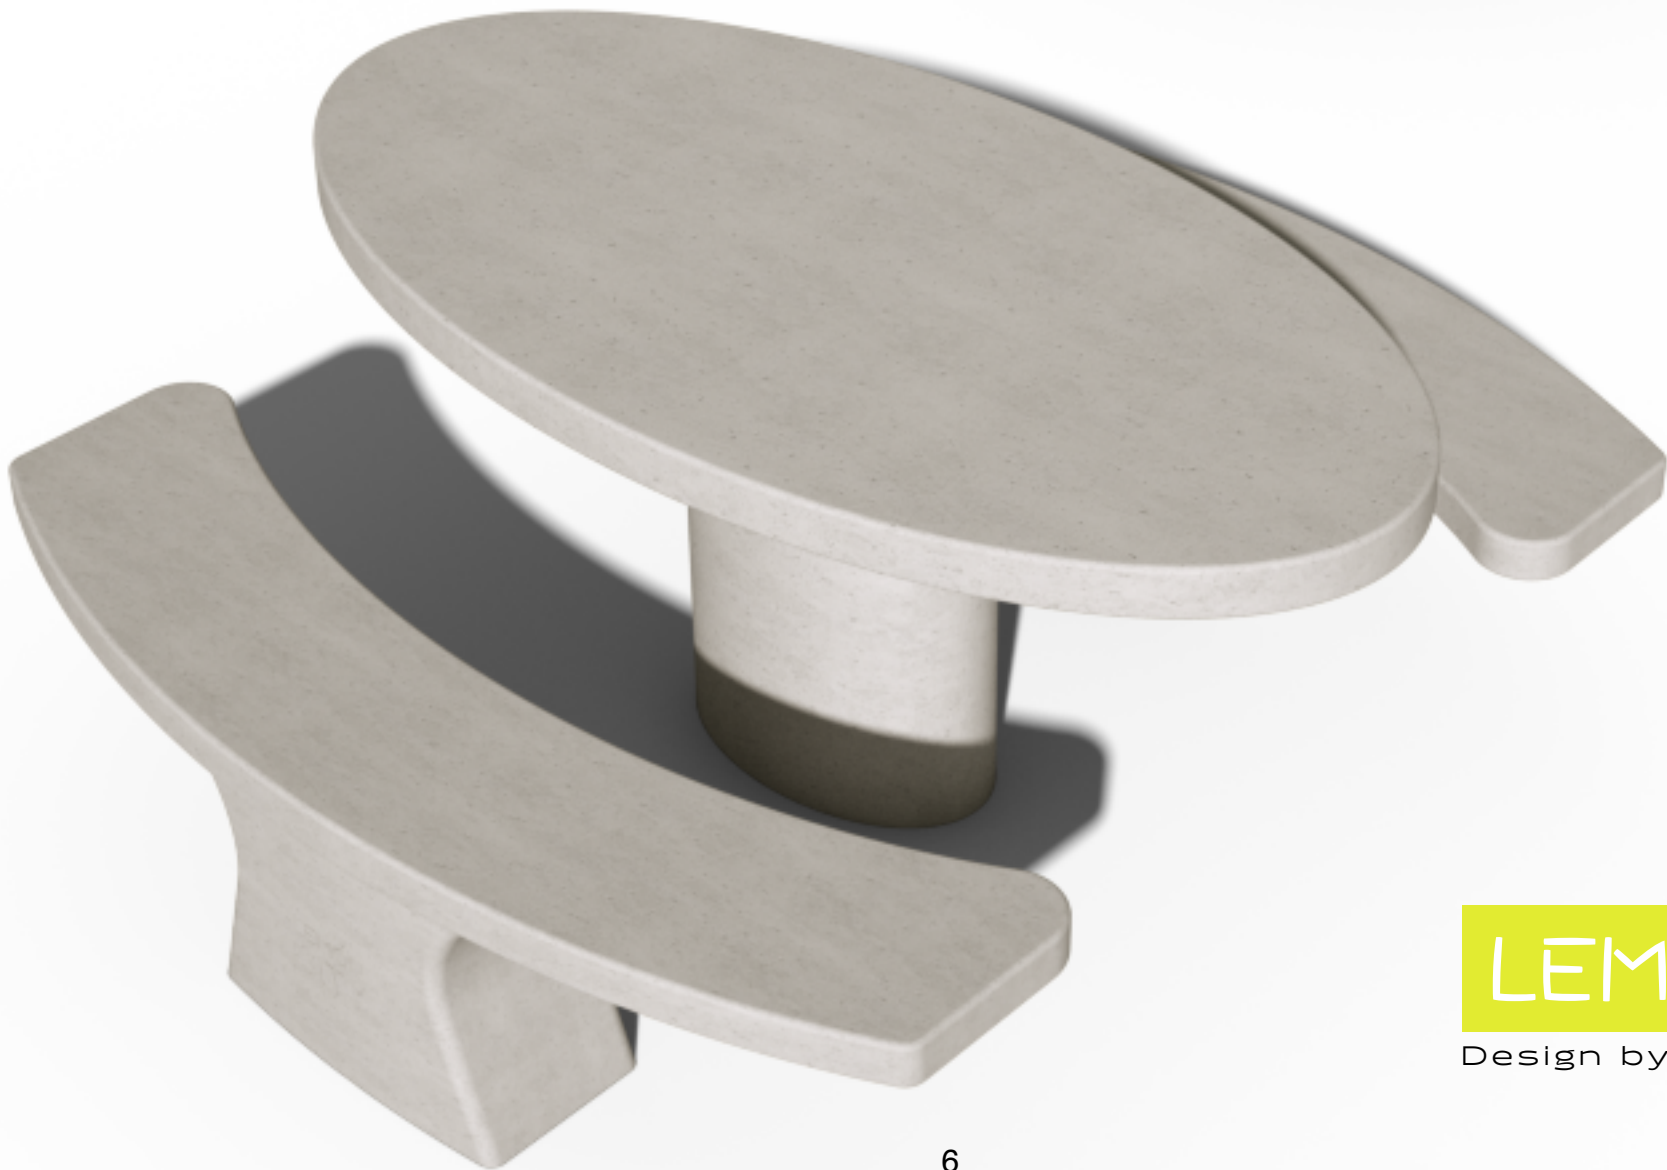

Planar

Urban Leisure Seating System

Planar is an elegant seating system for urban public spaces and garden environments. The system uses simple clean lines and made of high quality materials.

Design by LEMON

Planar

Urban Leisure Seating System

T 1

LEMÓN™

Design by LEMON

Planar T1
Urban Leisure Seating System

LEMÓN™
Design by LEMON

Planar T1
Urban Leisure Seating System