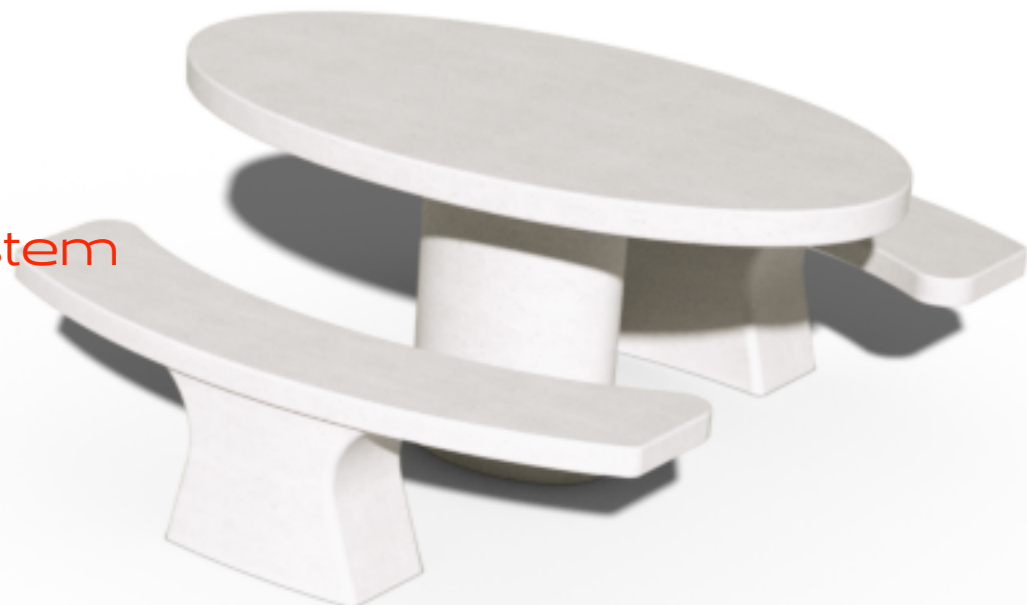

Planar

Urban Leisure Seating System

LEMÓN™

U P S C A L E
U R B A N
F U R N I T U R E

עיצוב אלון דרון

w w w . l e m o n - c o l l e c t i o n . c o m

I N N O V A T I O N I N T H E P U B L I C S P A C E

רִיחוּט אורבני ייחודי

Planar

Urban Leisure Seating System

Planar is an elegant seating system for urban public spaces and garden environments. The system uses simple clean lines and made of high quality materials.

Design by LEMON

Planar

Urban Leisure Seating System

T 1

LEMÓN™

Design by LEMON

Planar T1
Urban Leisure Seating System

LEMÓN™
Design by LEMON

Planar T1
Urban Leisure Seating System