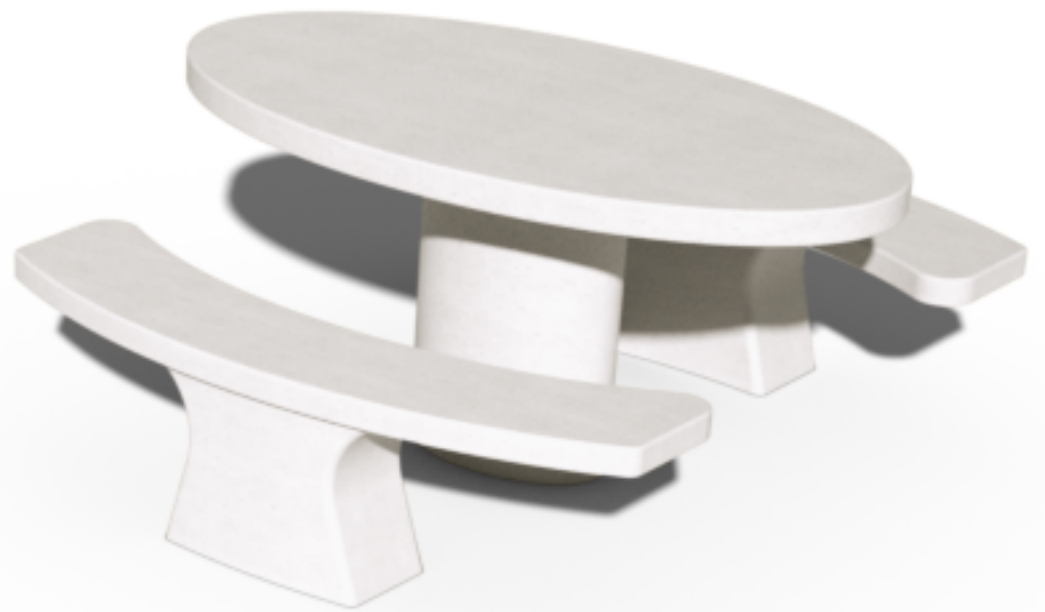

Planar

Urban Leisure Seating System

Planar is an elegant seating system for urban public spaces and garden environments. The system uses simple clean lines and made of high quality materials.

Design by LEMON

Planar

Urban Leisure Seating System

T 1

LEMÓN™

Design by LEMON

Planar T1
Urban Leisure Seating System

LEMÓN™
Design by LEMON

Planar T1
Urban Leisure Seating System