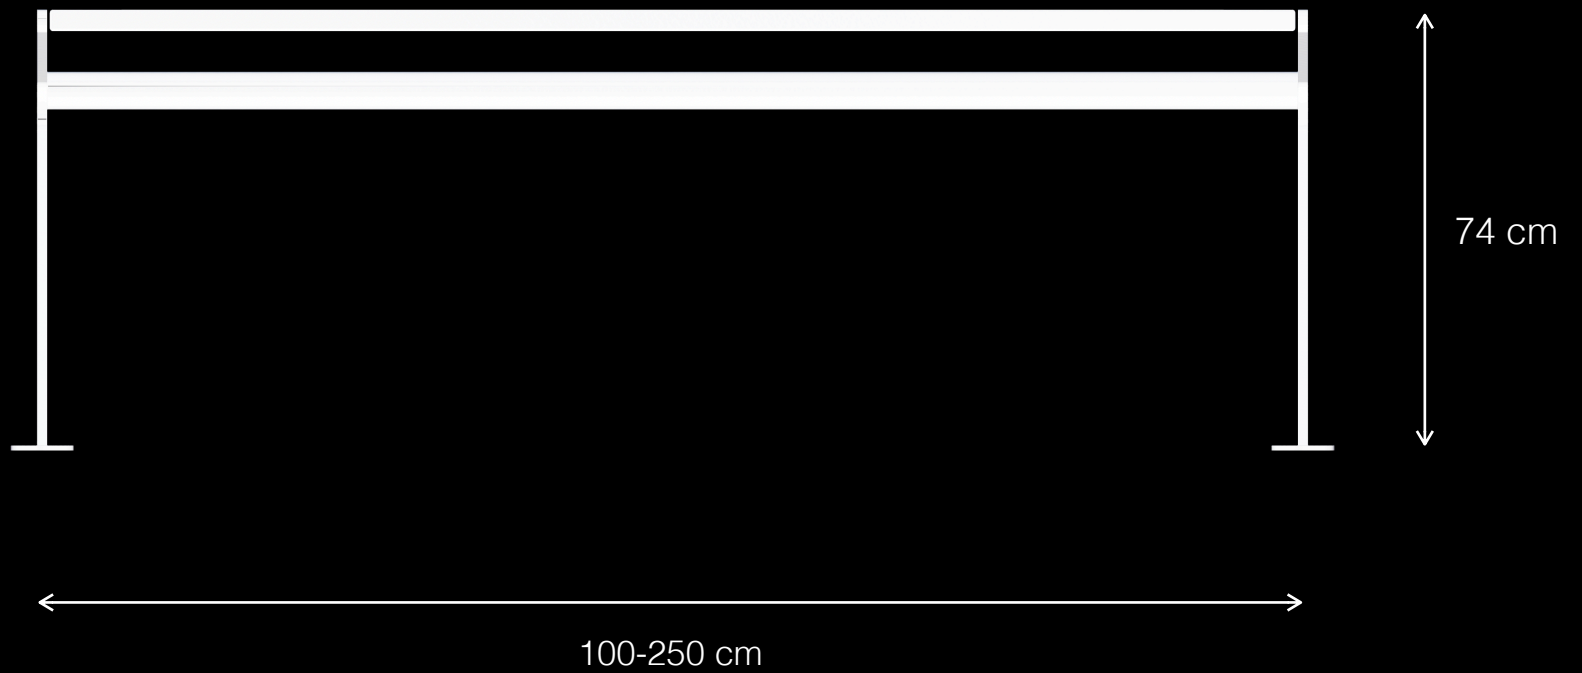

Design by LEMON

Polaris T1

Urban Leisure Table Elements

LEMÓN™

Design by LEMON

Materials & Finishes

Base: Epoxy/Polyester Coated Metal
/Aluminum

Surface: Wood