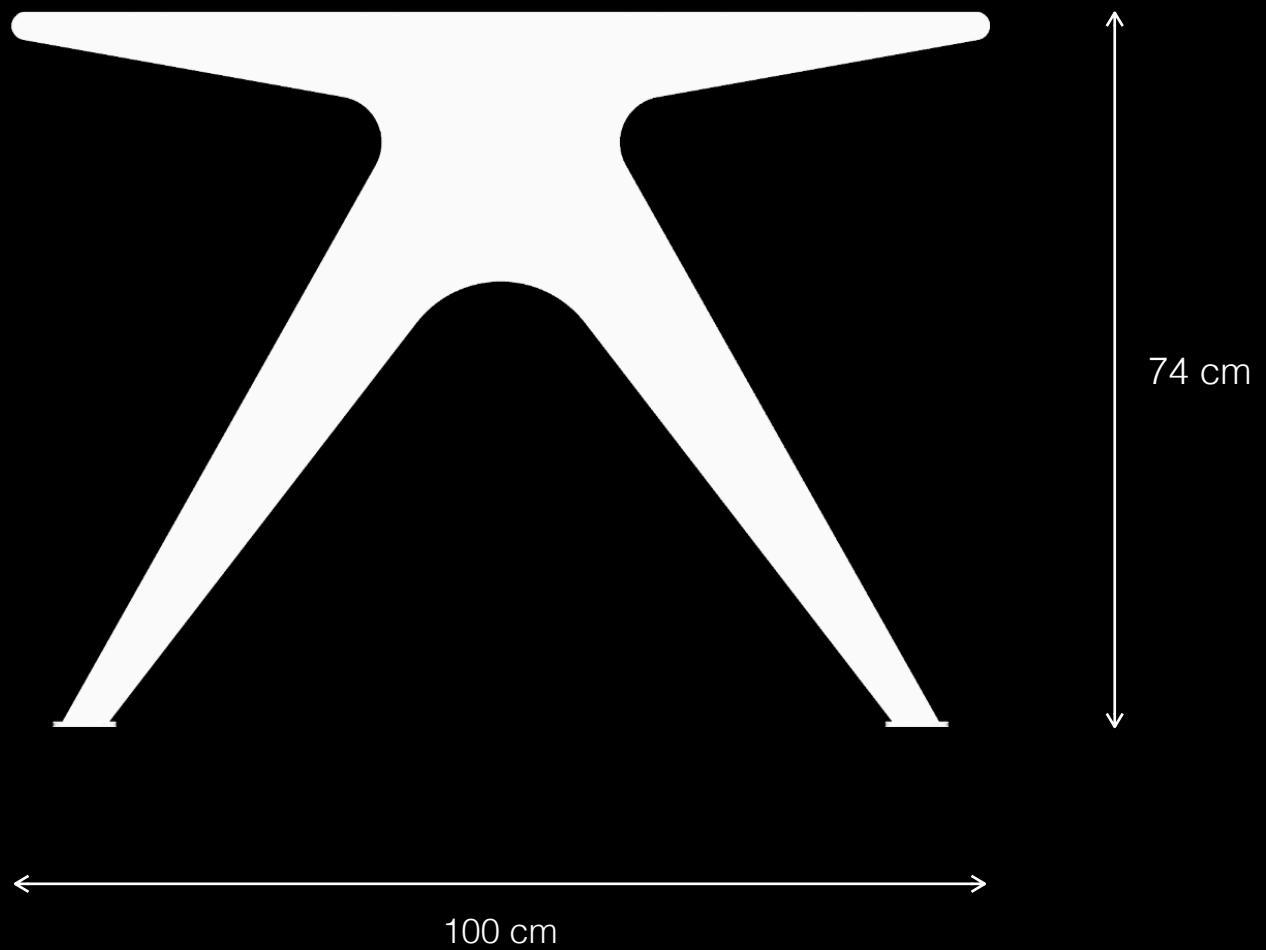

Design by LEMON

Polaris T1

Urban Leisure Table Elements

LEMÓN™

Design by LEMON

Materials & Finishes

Base: Epoxy/Polyester Coated Metal
/Aluminum

Surface: Wood