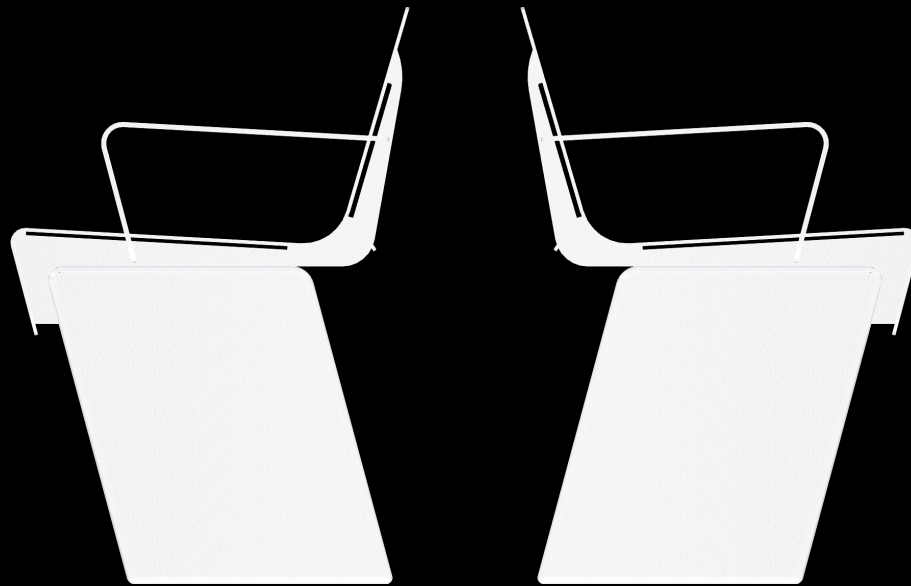

Quantum

Urban Leisure Seating Elements

T 1

Design by LEMON

COPYRIGHT © LEMON - UPSCALE URBAN FURNITURE LTD. 1995. ALL RIGHTS RESERVED.

w w w . l e m o n - c o l l e c t i o n . c o m