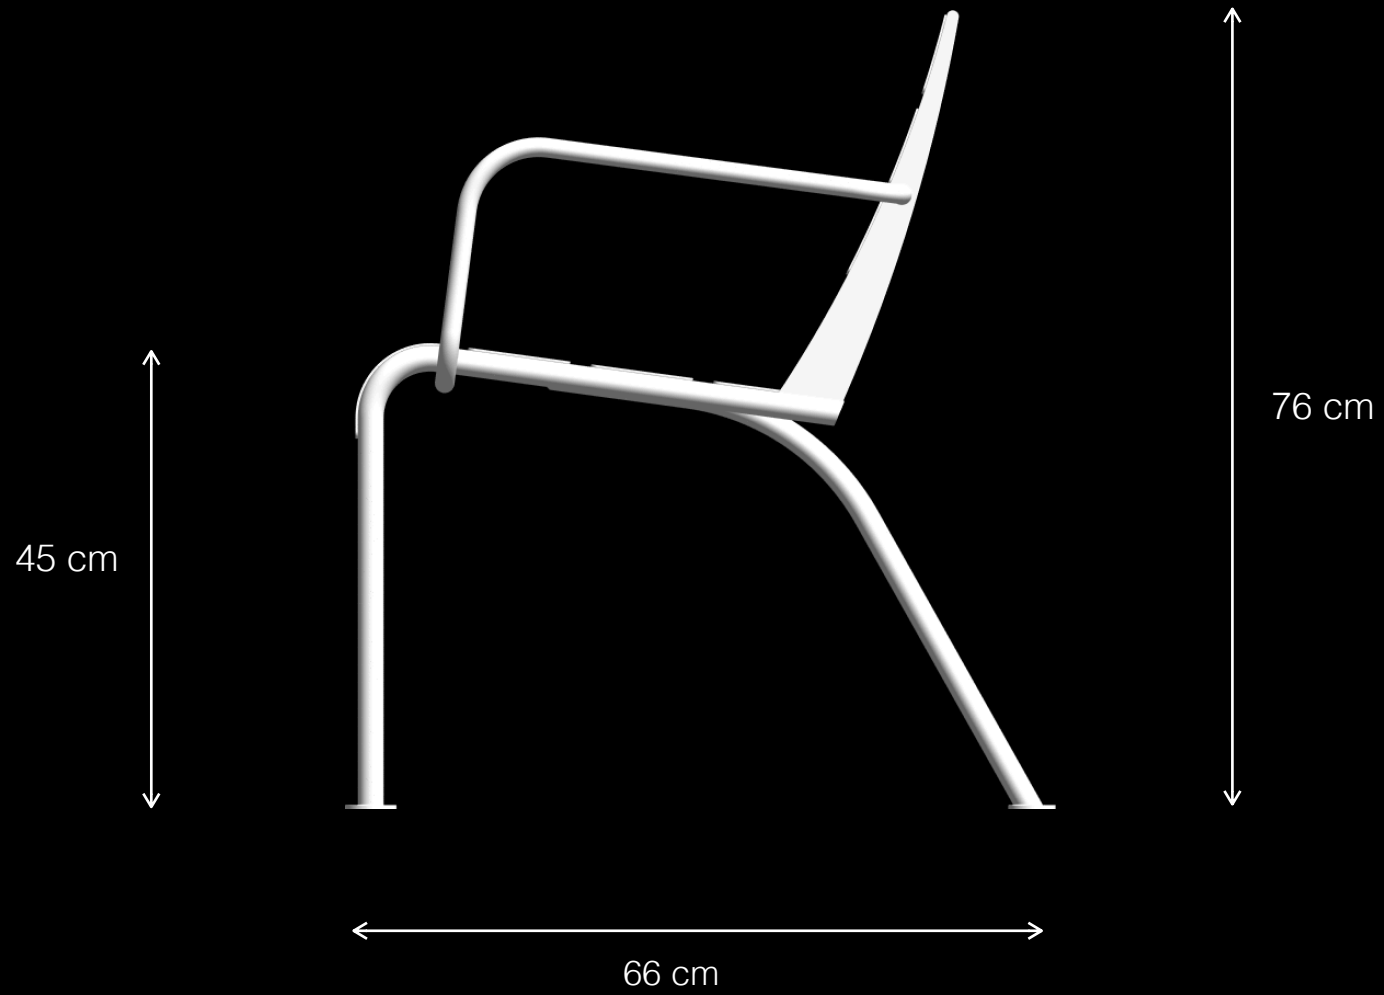

LEMÓN™
Design by LEMON

Rider T1

Urban Leisure Seating Elements

LEMÓN™

Design by LEMON

8

Materials & Finishes

Base: Epoxy/Polyester Coated Metal