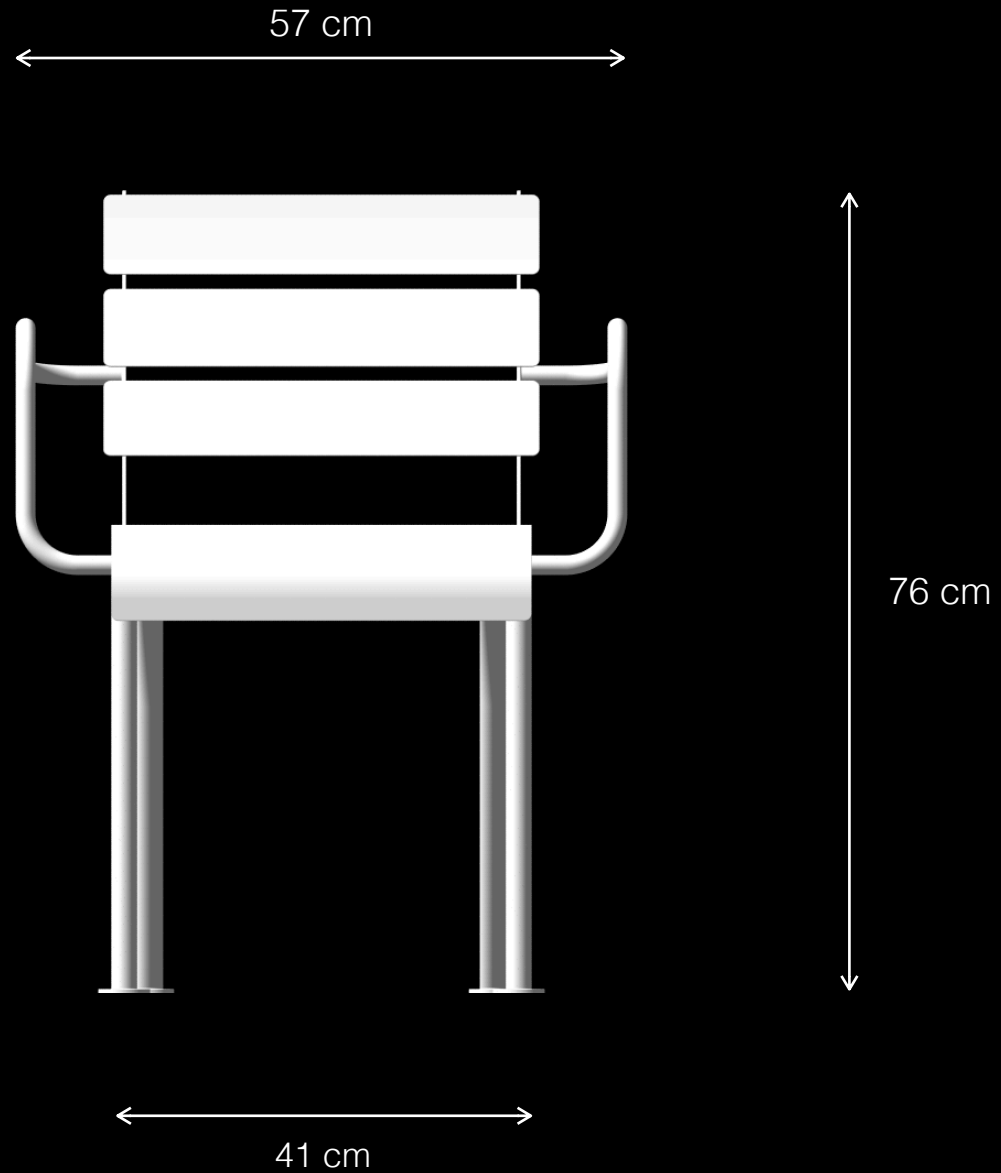

LEMÓN™
Design by LEMON

Rider T1

Urban Leisure Seating Elements

LEMÓN™

Design by LEMON

8

Materials & Finishes

Base: Epoxy/Polyester Coated Metal