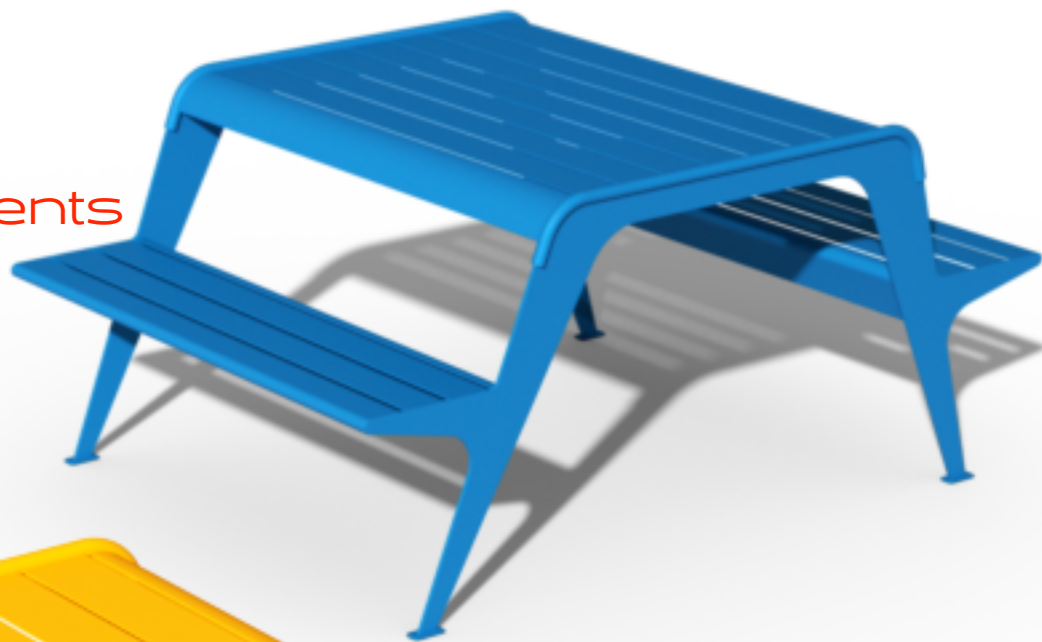

RiziBizi

Urban Leisure Table Elements

LEMÓN™

U P S C A L E
U R B A N
F U R N I T U R E

עיצוב אלון דרון

w w w . l e m o n - c o l l e c t i o n . c o m