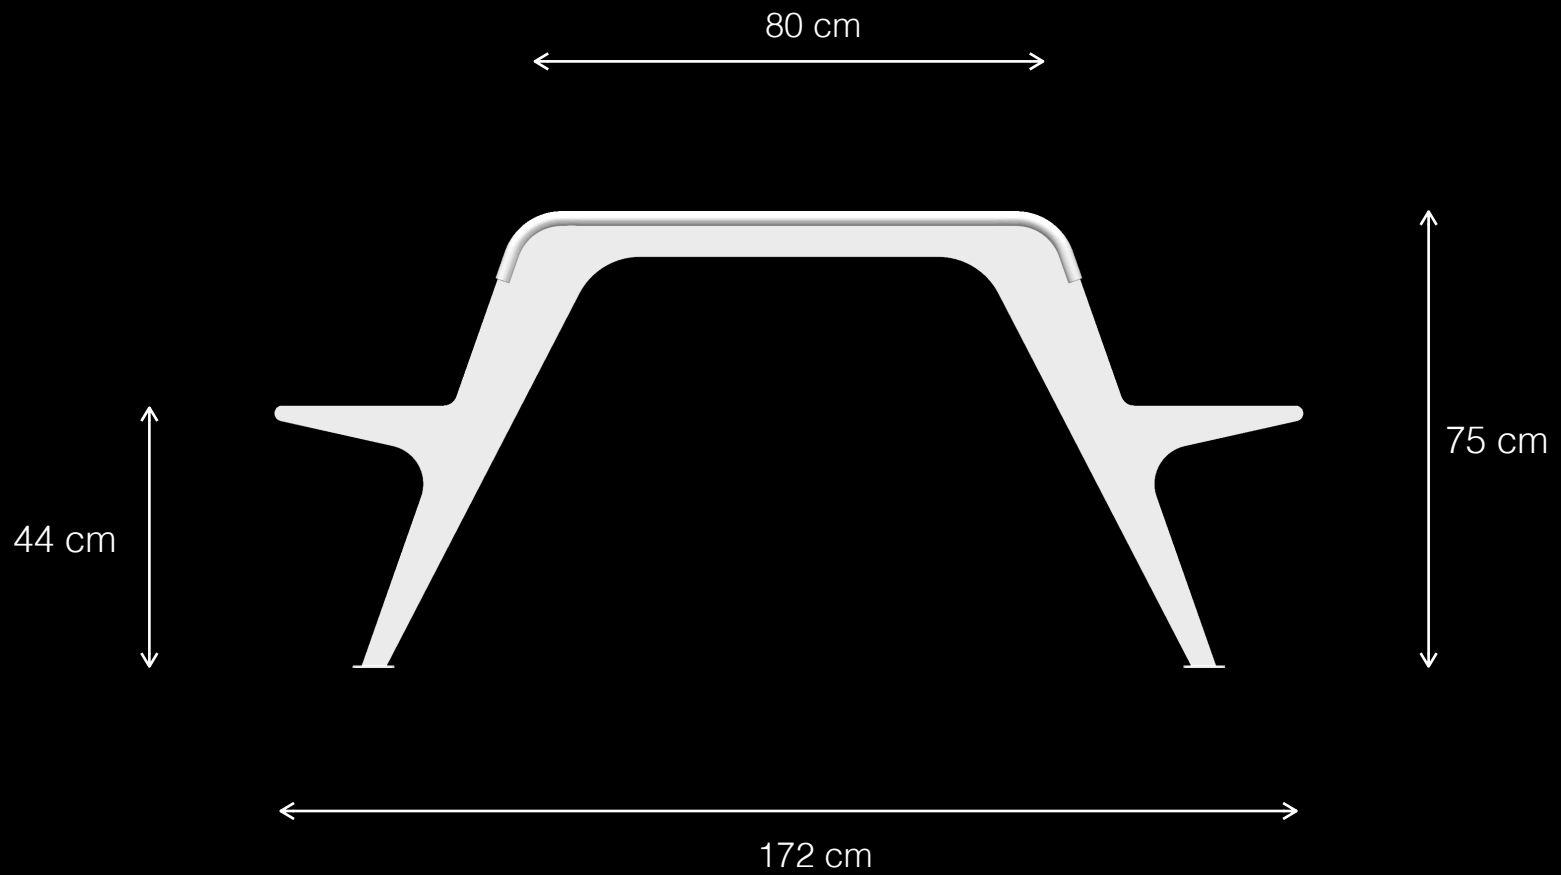

RiziBizi T1

Urban Leisure Table Elements

LEMÓN™

Design by LEMON

RiziBizi T1

Urban Leisure Table Elements

LEMÓN™
Design by LEMON

Materials & Finishes