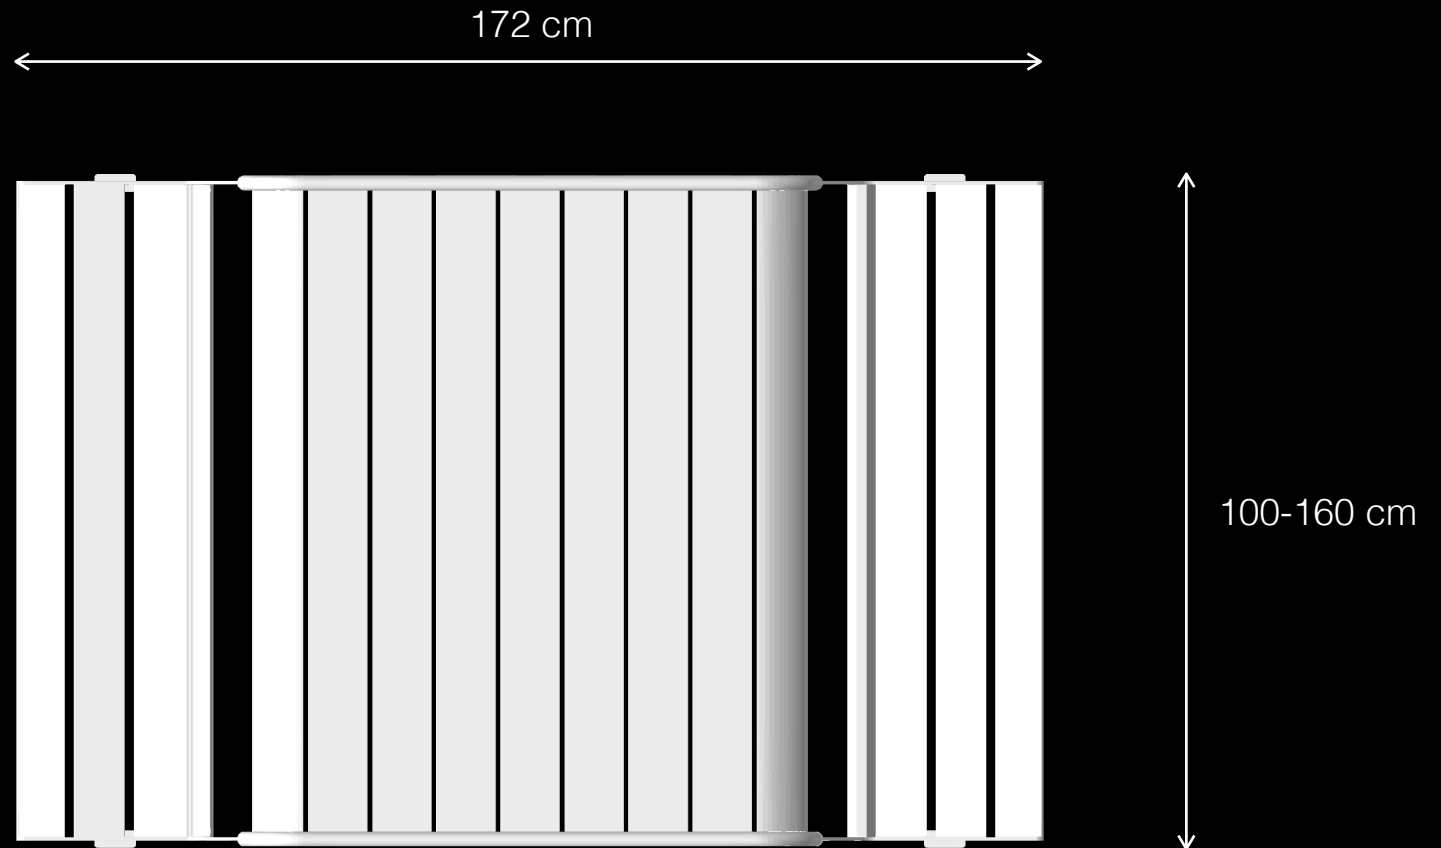

RiziBizi T1

Urban Leisure Table Elements

LEMÓN™

Design by LEMON

RiziBizi T1

Urban Leisure Table Elements

LEMÓN™
Design by LEMON

Materials & Finishes