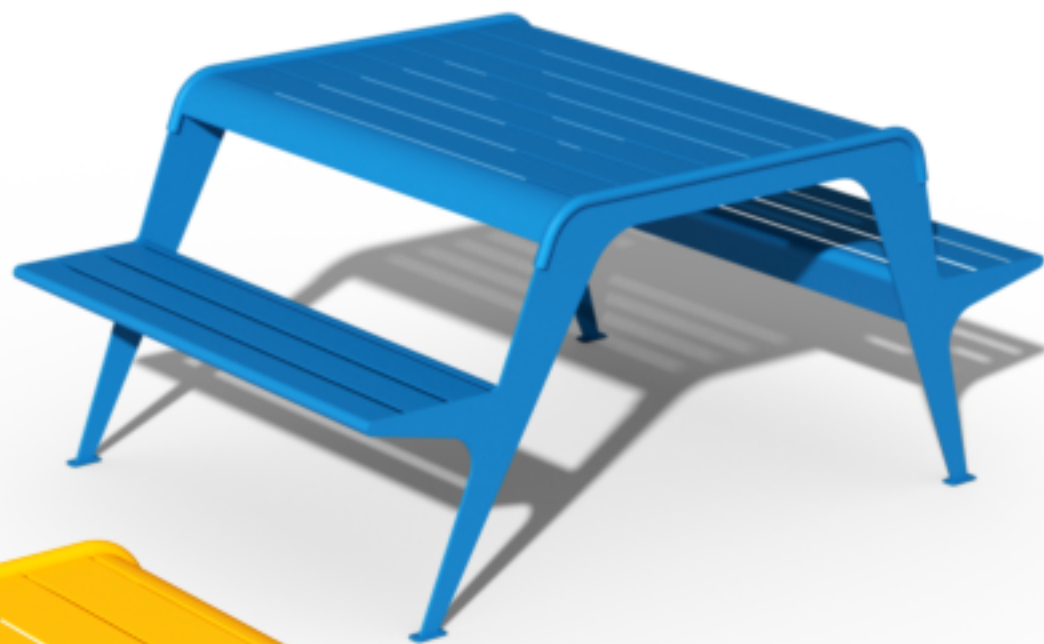

RiziBizi T1

Urban Leisure Table Elements

LEMÓN™

Design by LEMON