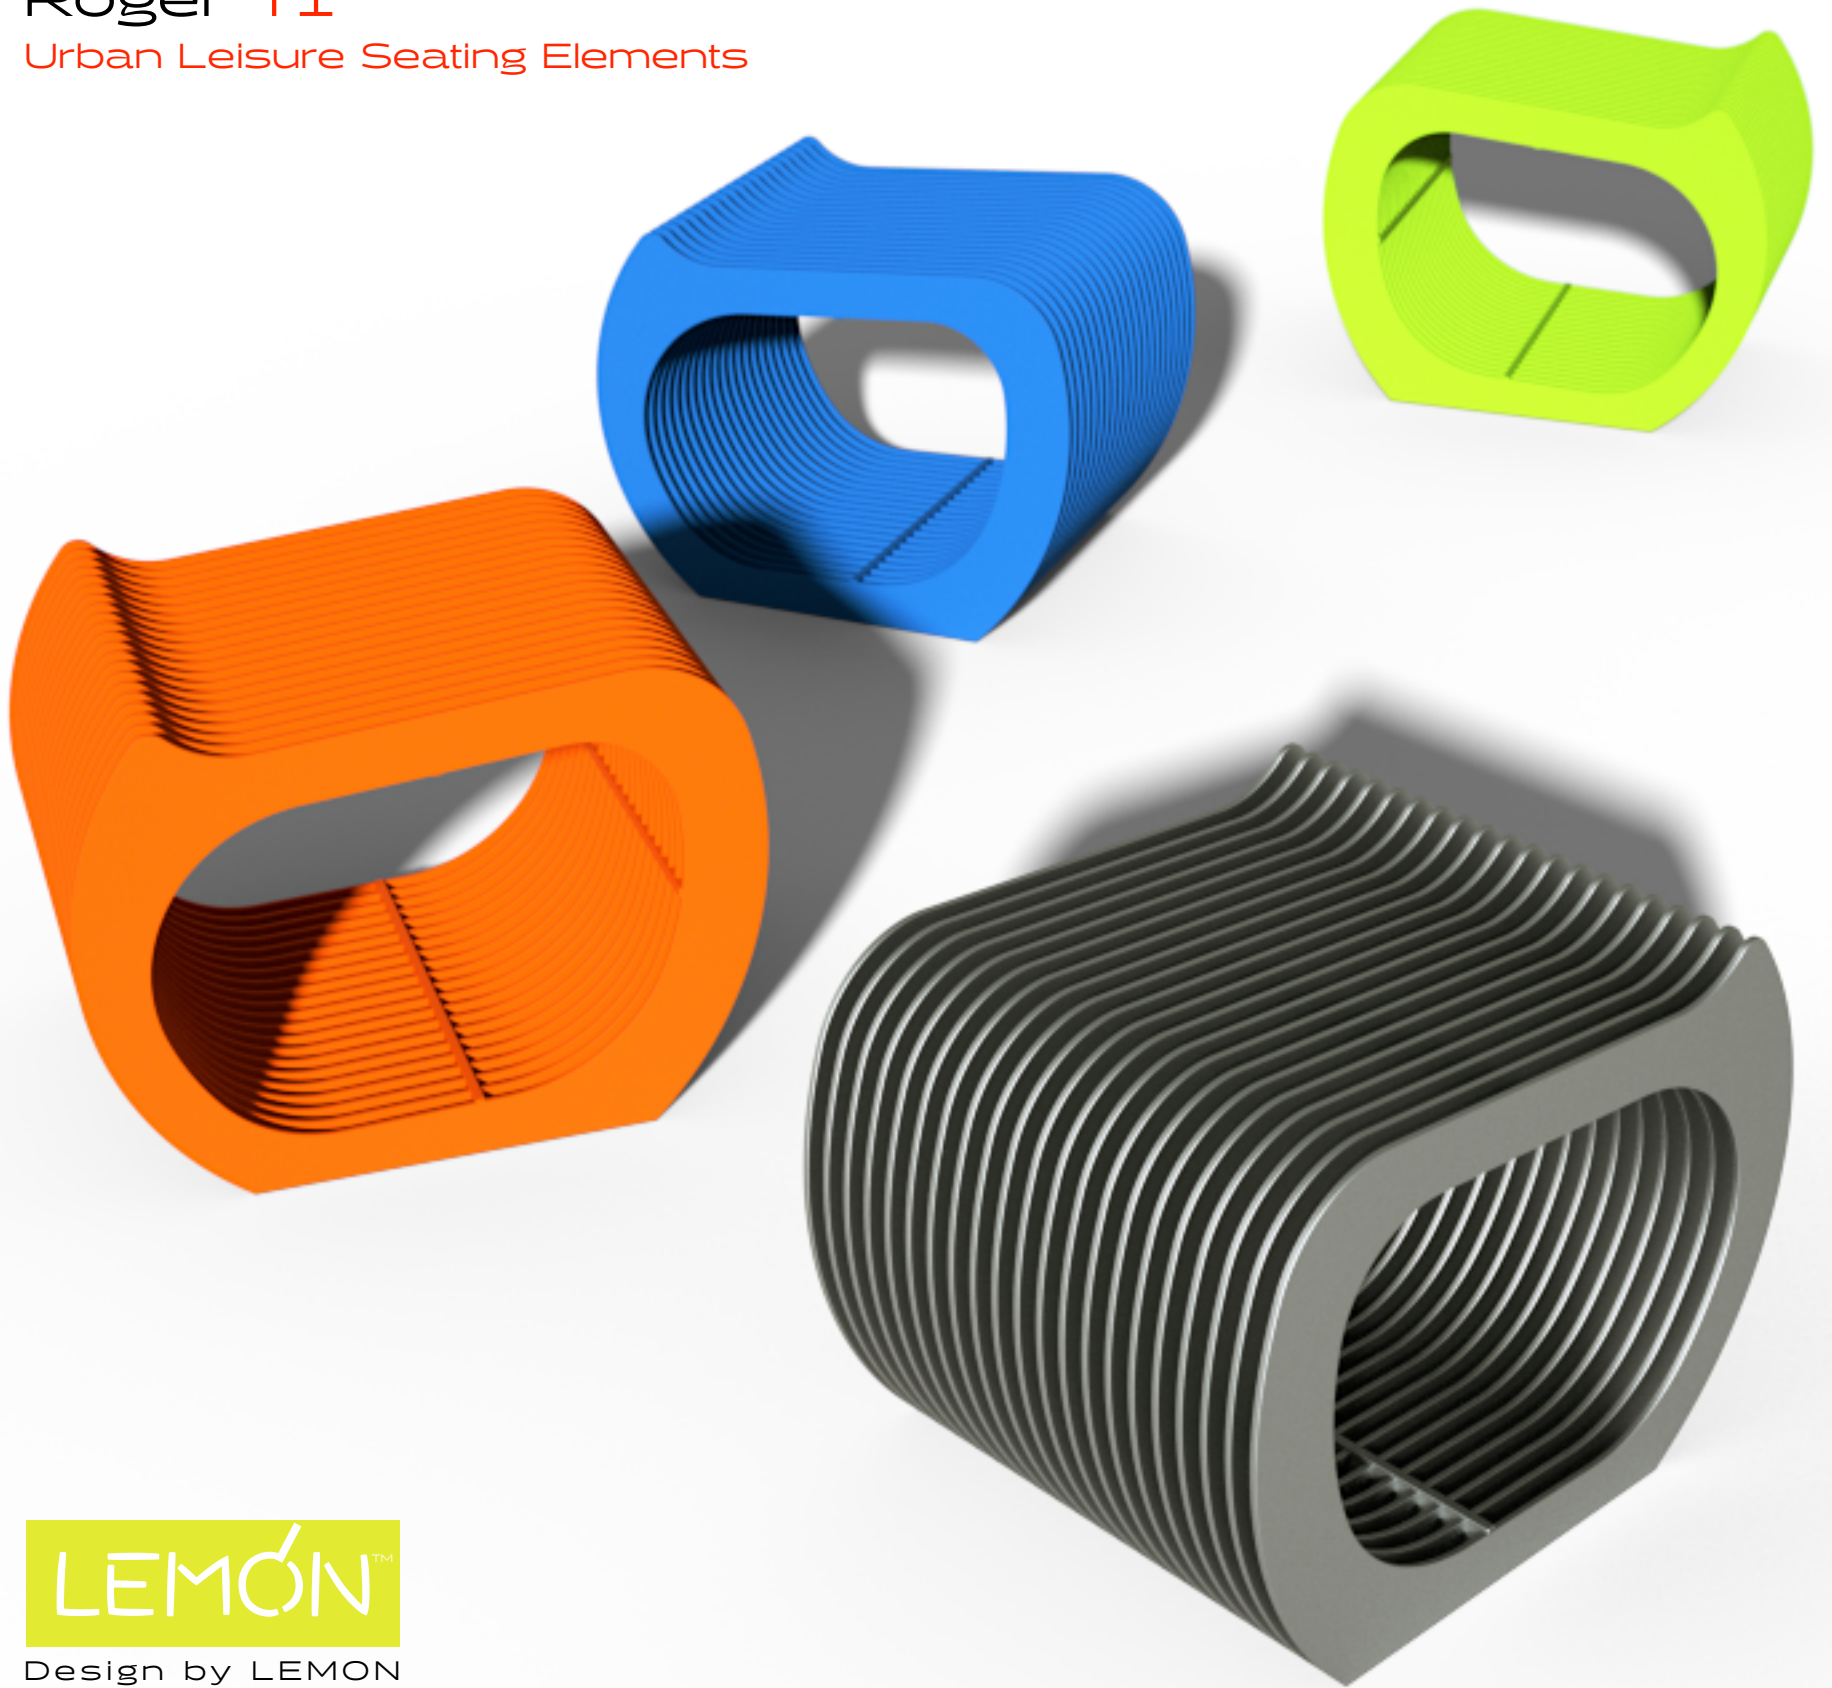

# Roger T1

Urban Leisure Seating Elements

Design by LEMON

# Roger T1

Urban Leisure Seating Elements

LEMÓN™

Design by LEMON

41 cm

43 cm

54 cm

Materials & Finishes