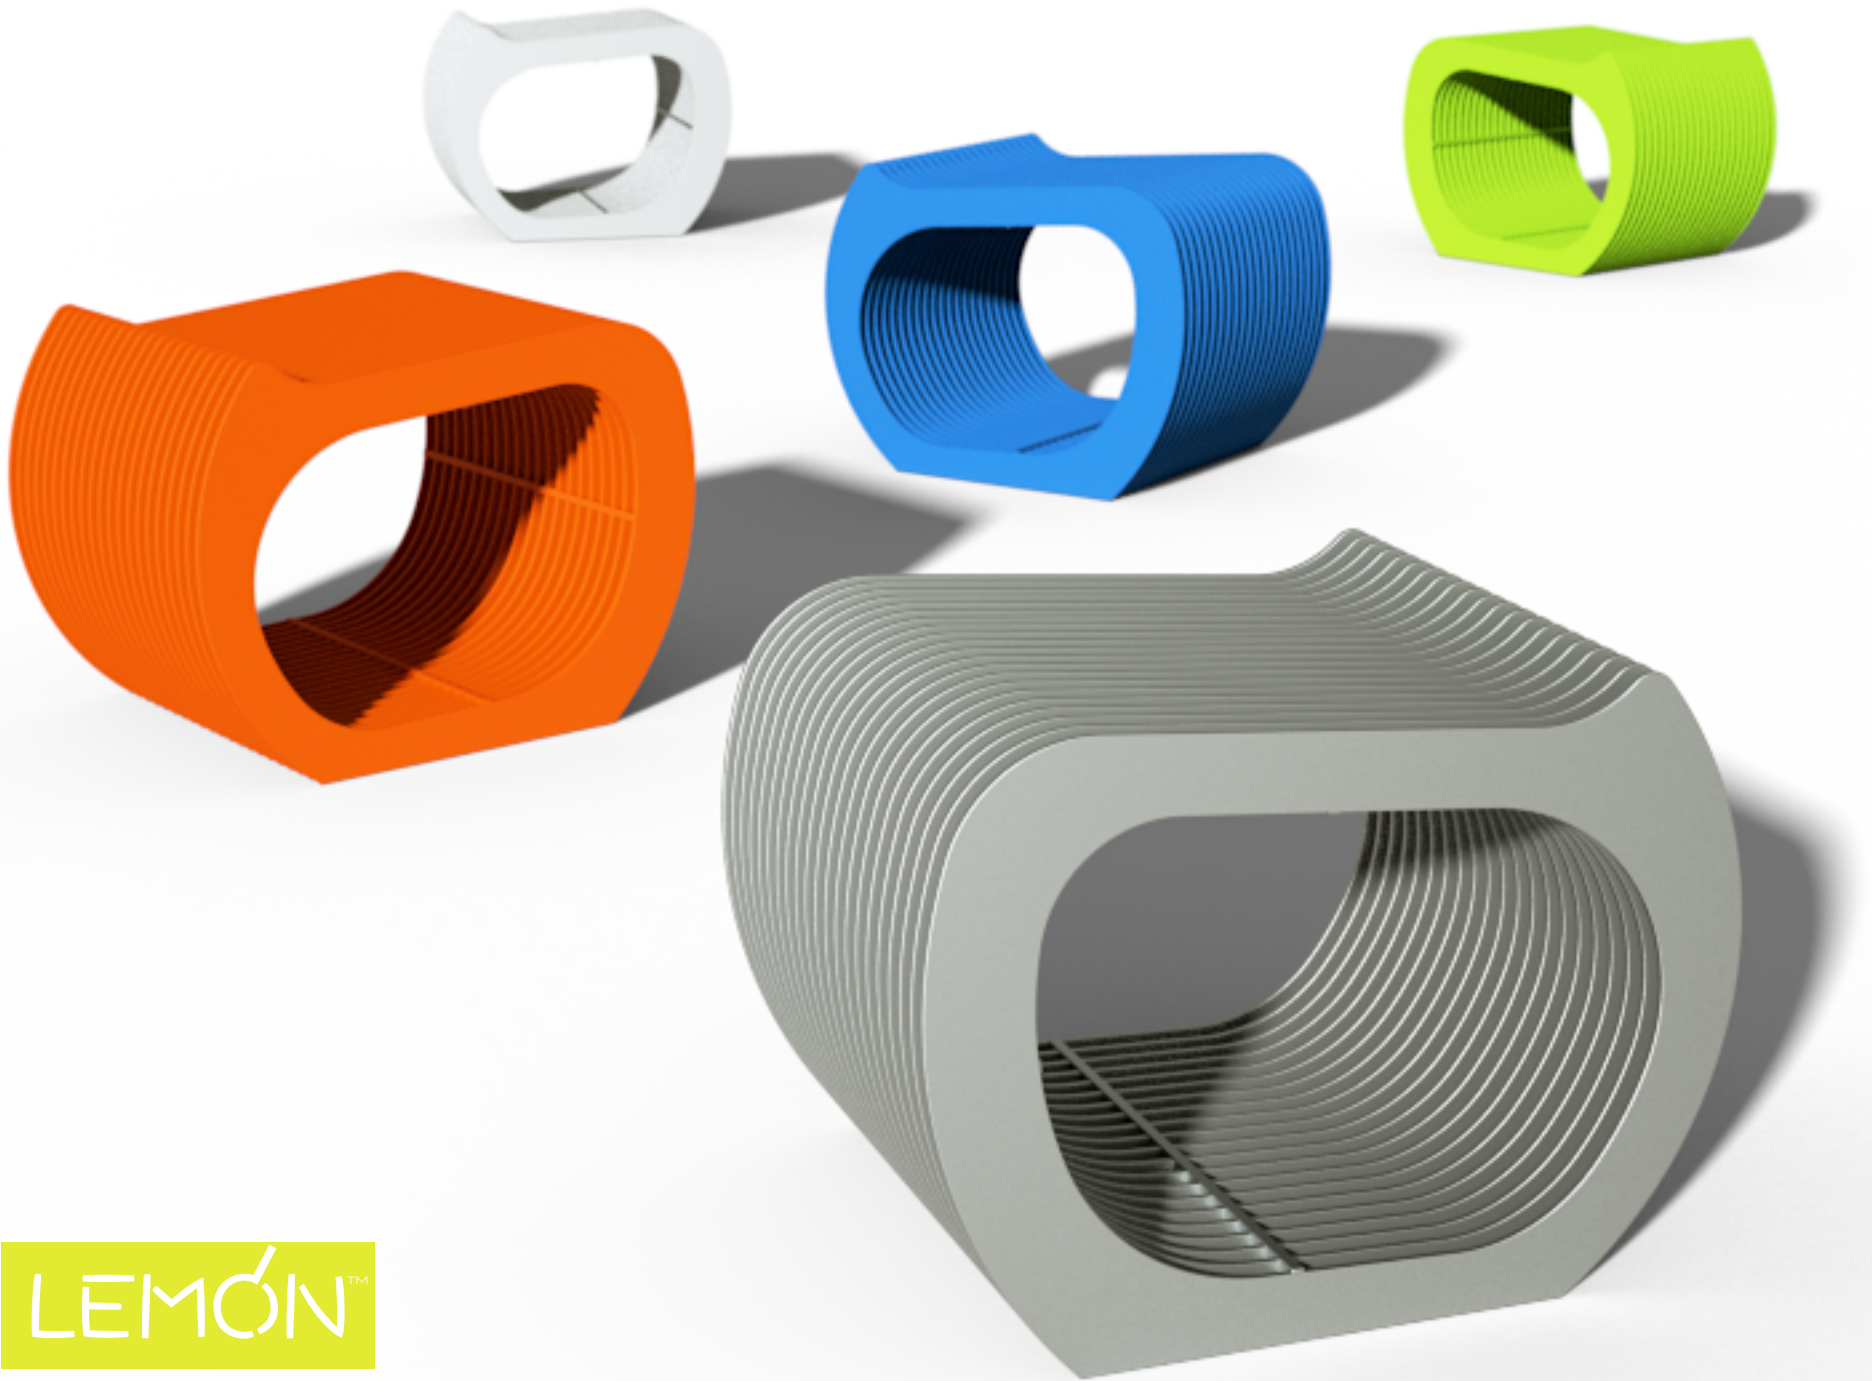

Roger T1

Urban Leisure Seating Elements

Design by LEMON