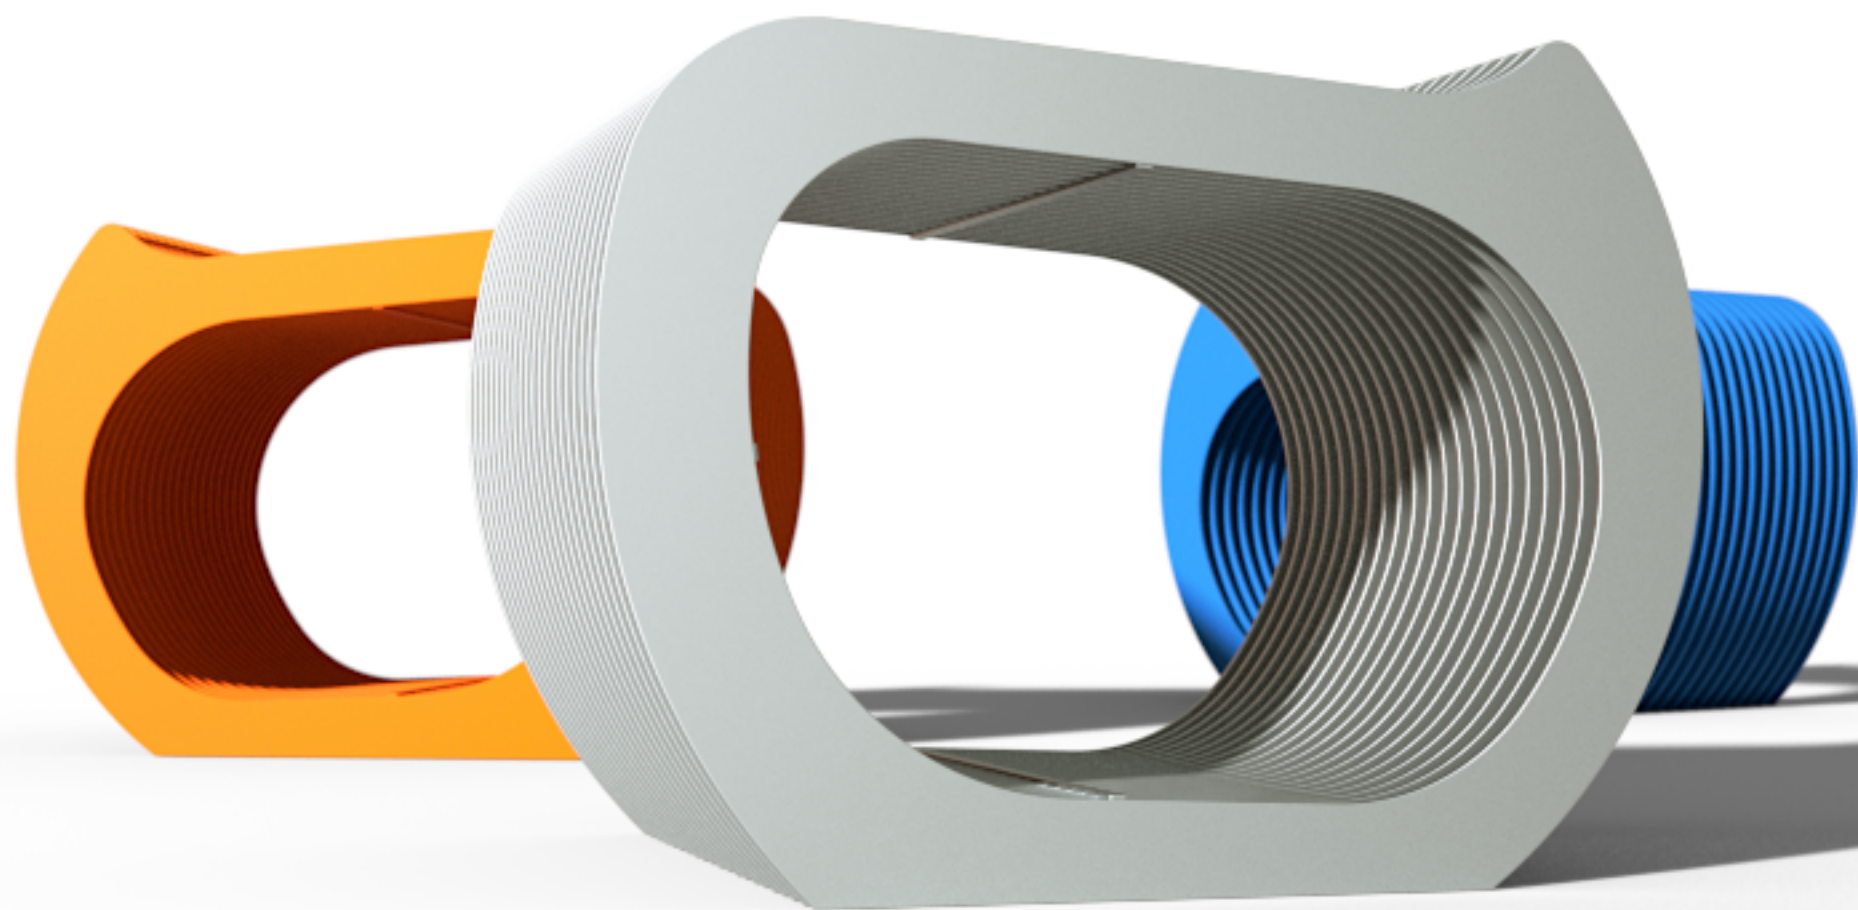

Roger T1

Urban Leisure Seating Elements

LEMÓN™

Design by LEMON