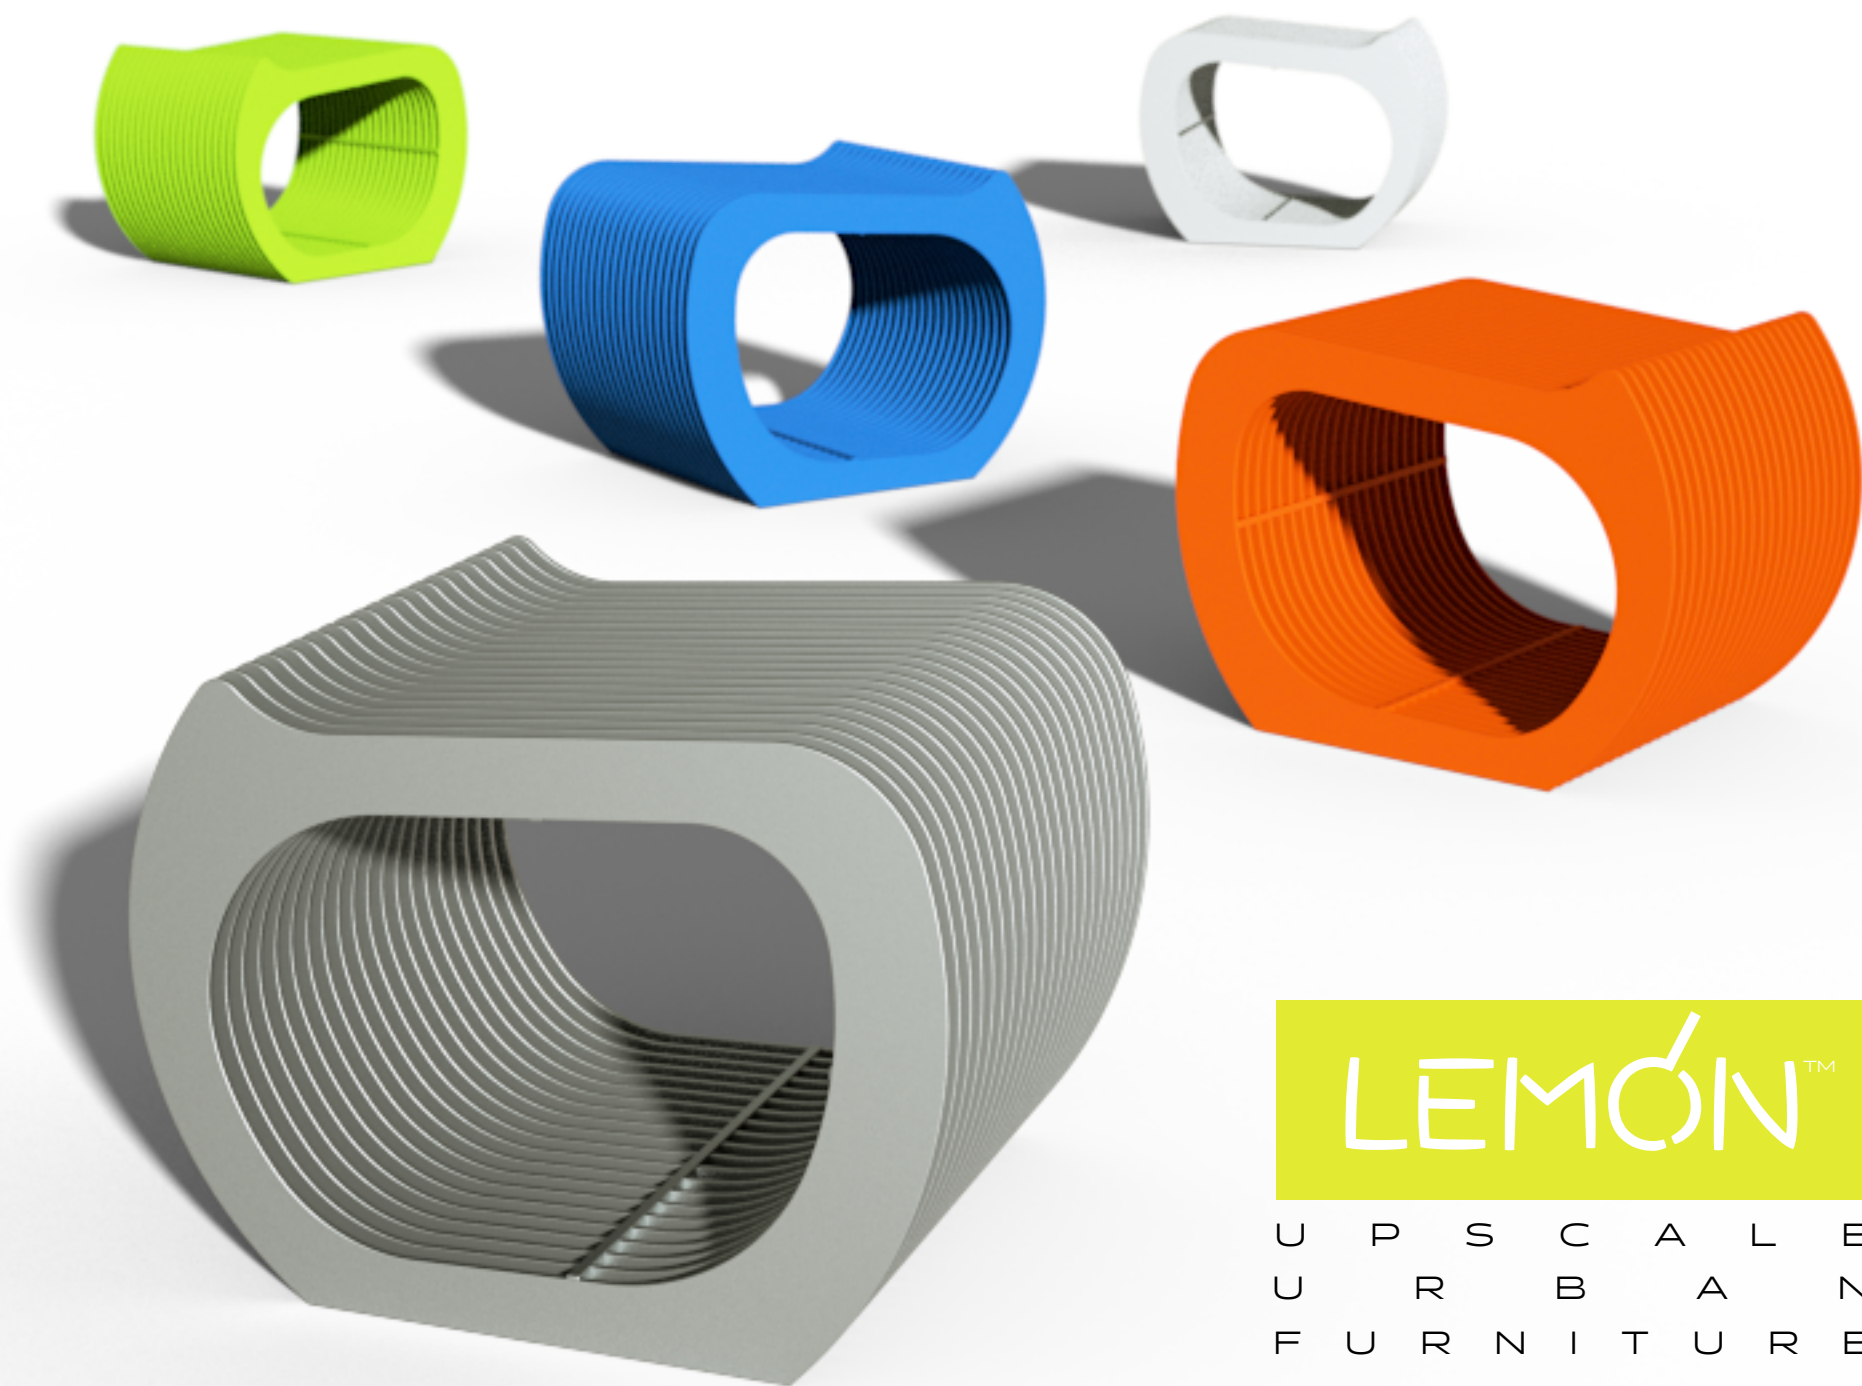

Roger

Urban Leisure Seating Elements

LEMÓN™

U P S C A L E
U R B A N
F U R N I T U R E

עיצוב אלון דרון

w w w . l e m o n - c o l l e c t i o n . c o m