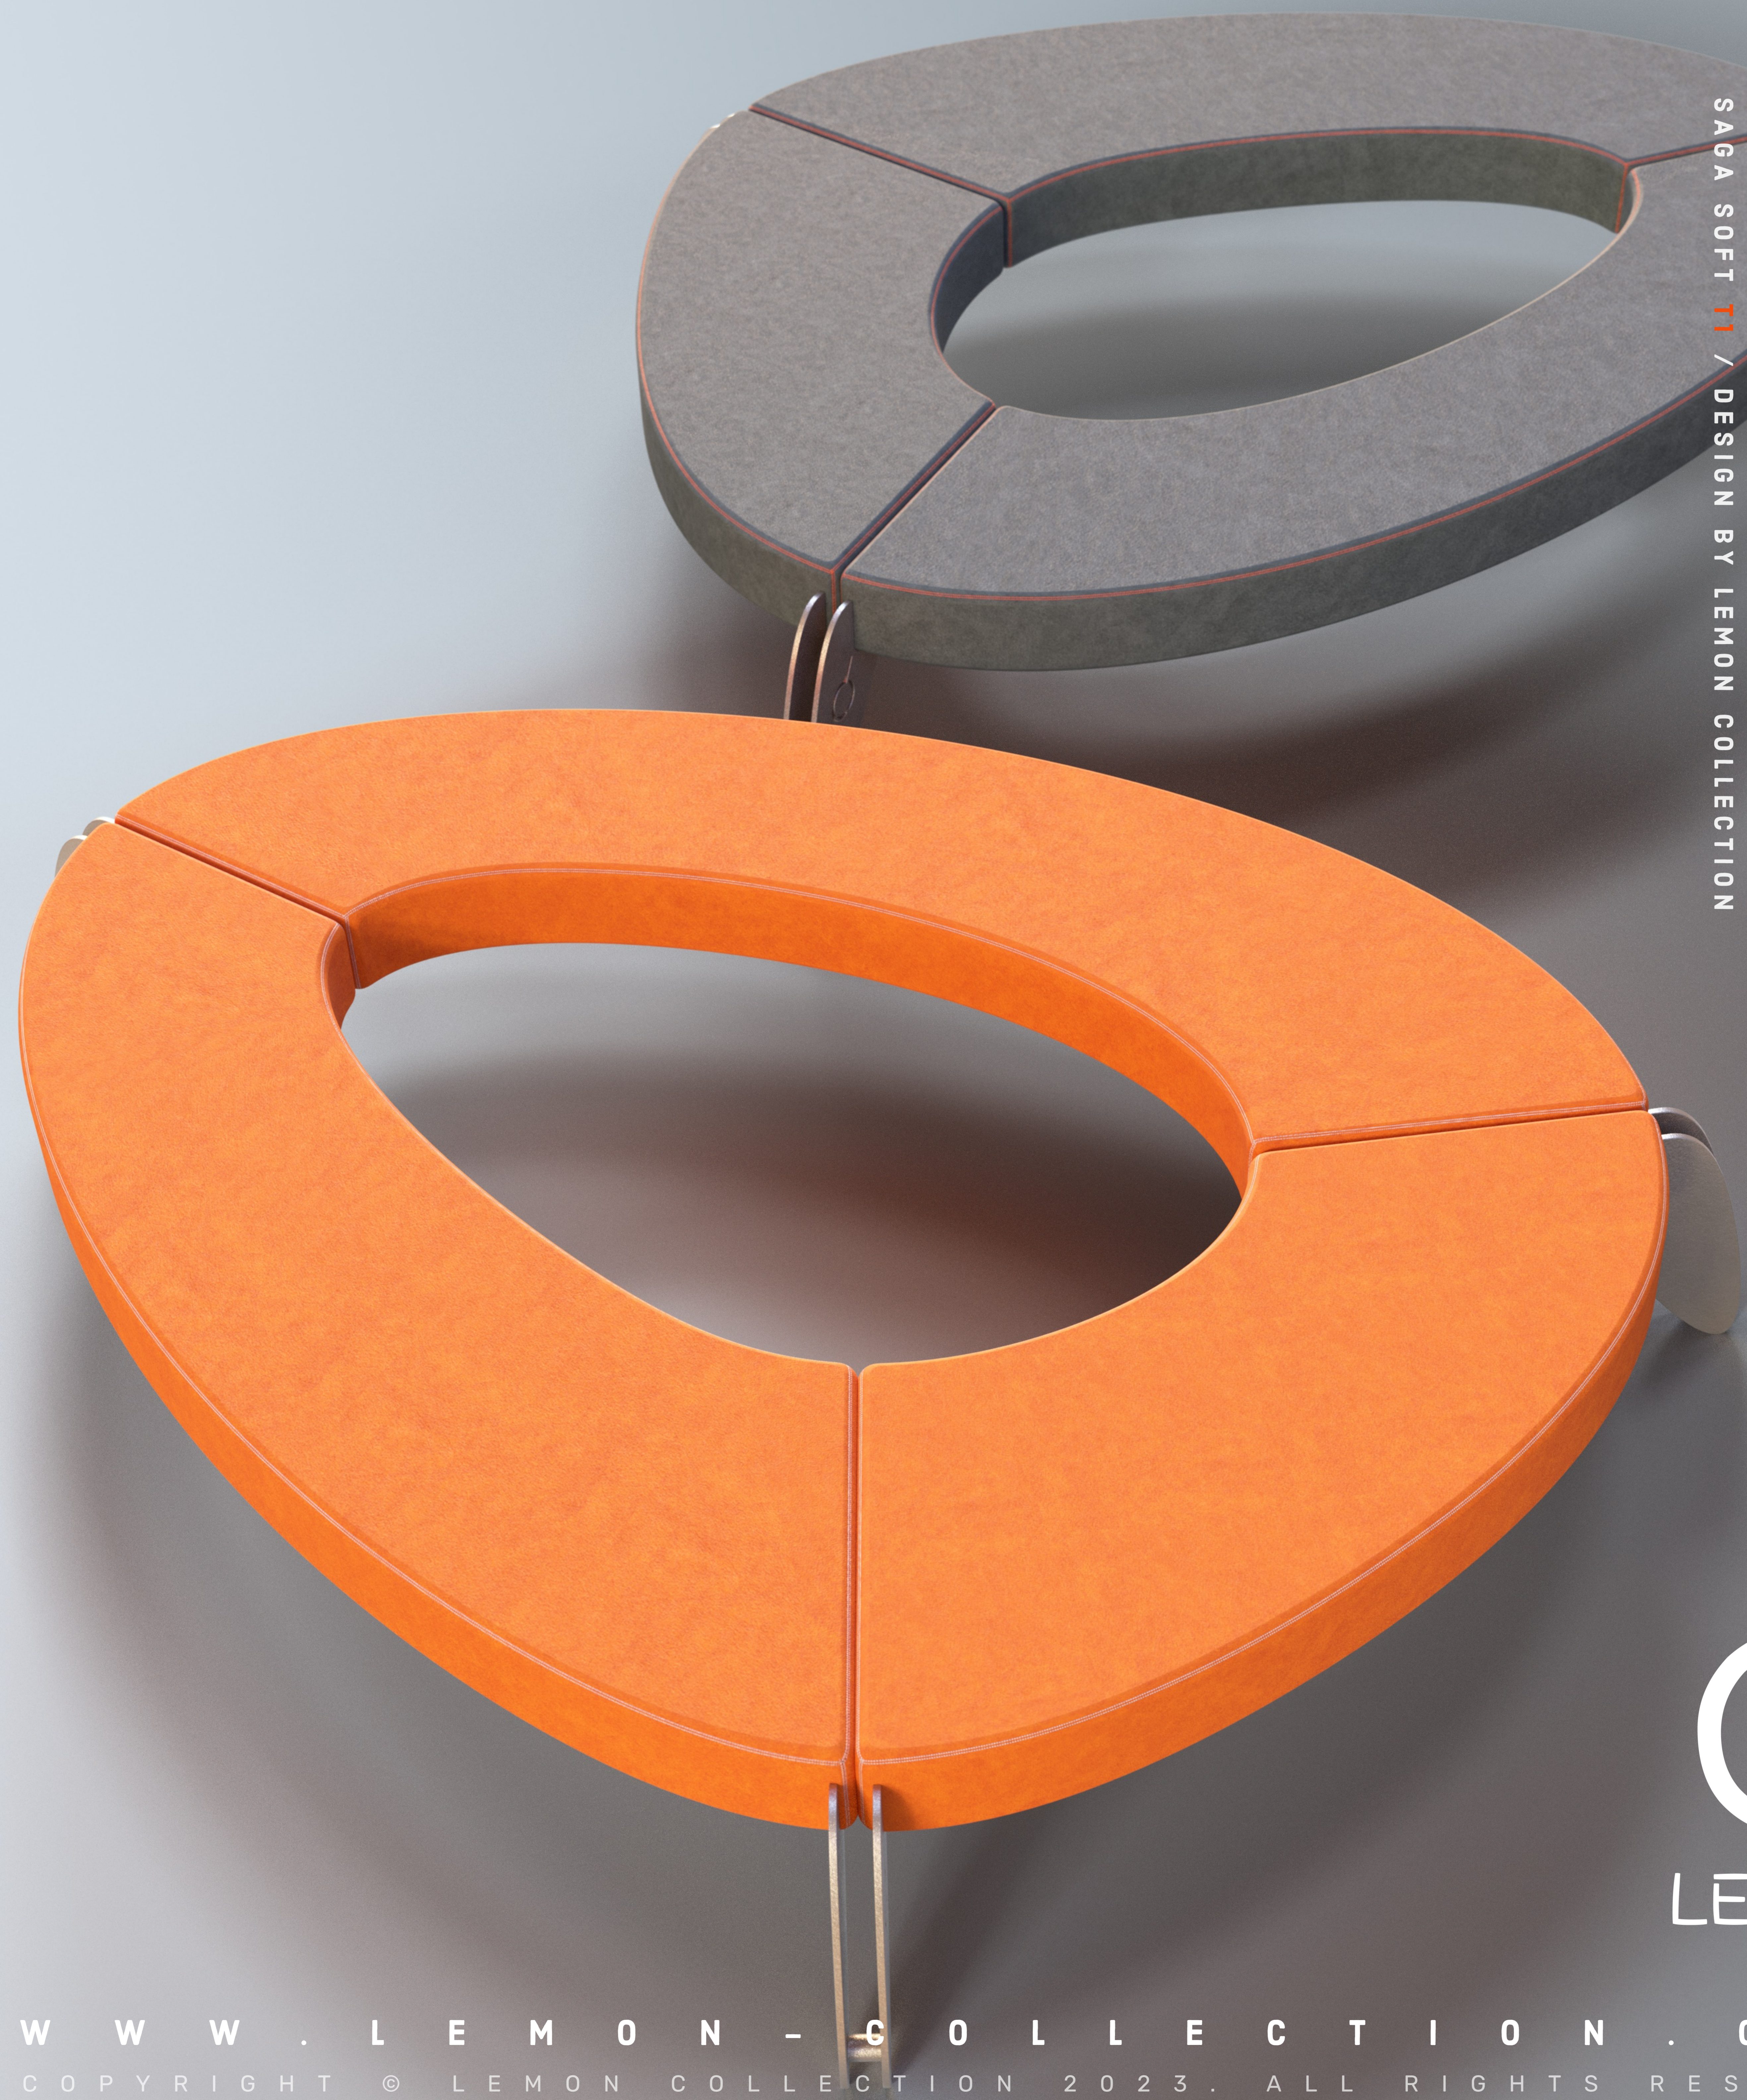

SAGA SOFT

W W W . L E M O N - C O L L E C T I O N . C O M

SAGA SOFT

T1

SAGGA SOFT

SAGA SOFT T1 / DESIGN BY LEMON COLLECTION

SAGGA SOFT

SAGA SOFT T1 / DESIGN BY LEMON COLLECTION

SAGGA SOFT

SAGA SOFT T1 / DESIGN BY LEMON COLLECTION

SAGA SOFT

SAGA SOFT T1 / DESIGN BY LEMON COLLECTION

SAGGA SOFT

SAGA SOFT **T1** / DESIGN BY LEMON COLLECTION

SAGA SOFT

SAGA SOFT 11 / DESIGN BY LEMON COLLECTION

SAGA SOFT

T1

SAGA SOFT

T1

40cm

LEMONTM