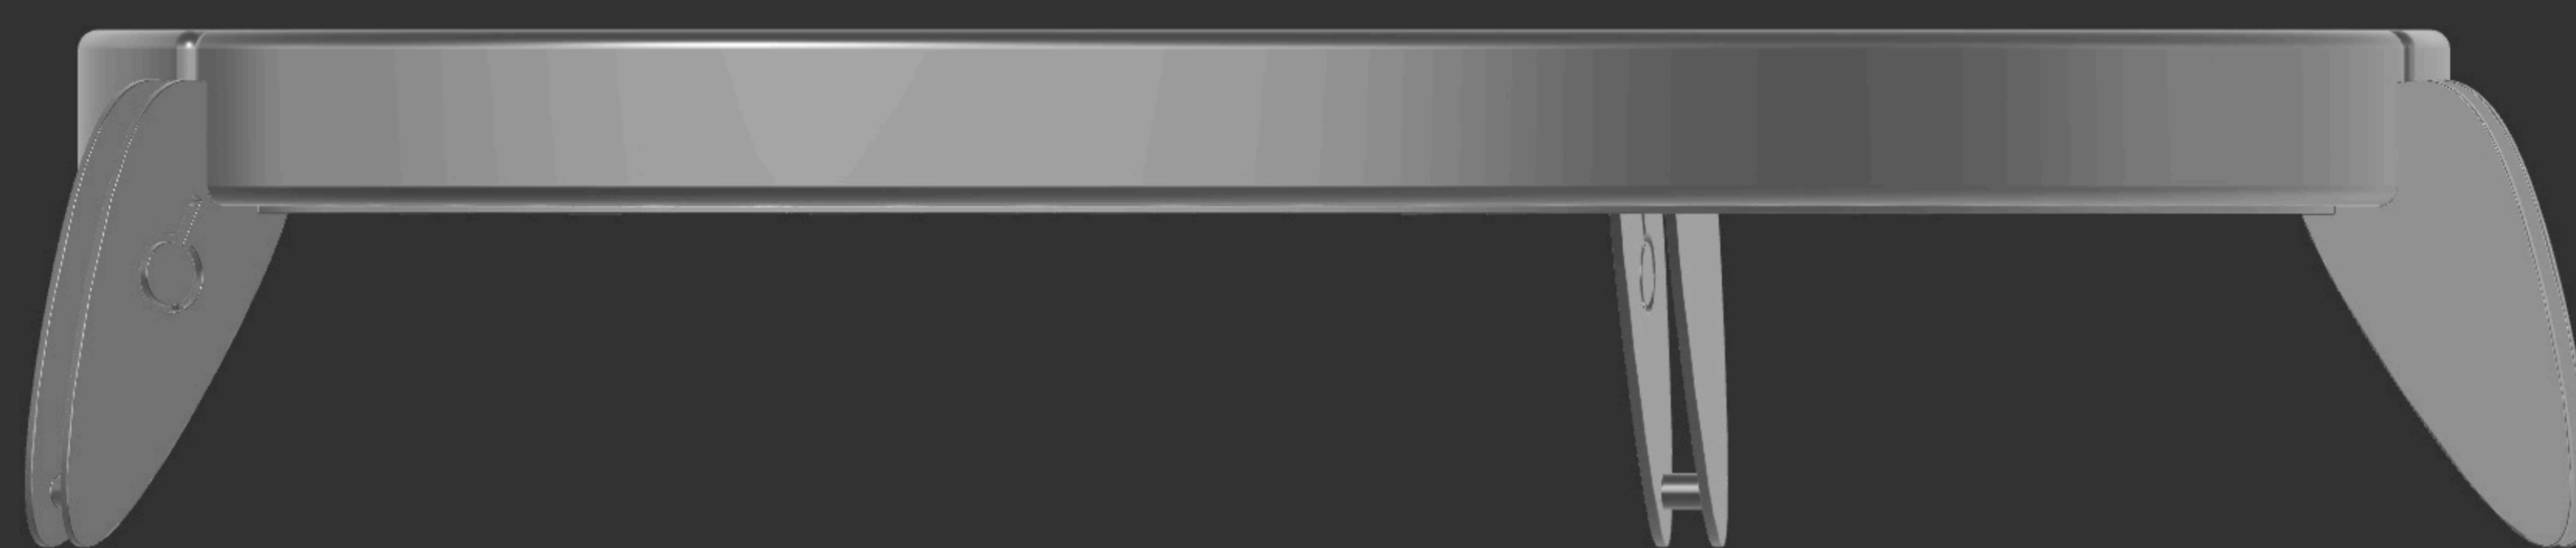

SAGA SOFT

T1

SAGA SOFT

T1

40cm

LEMONTM