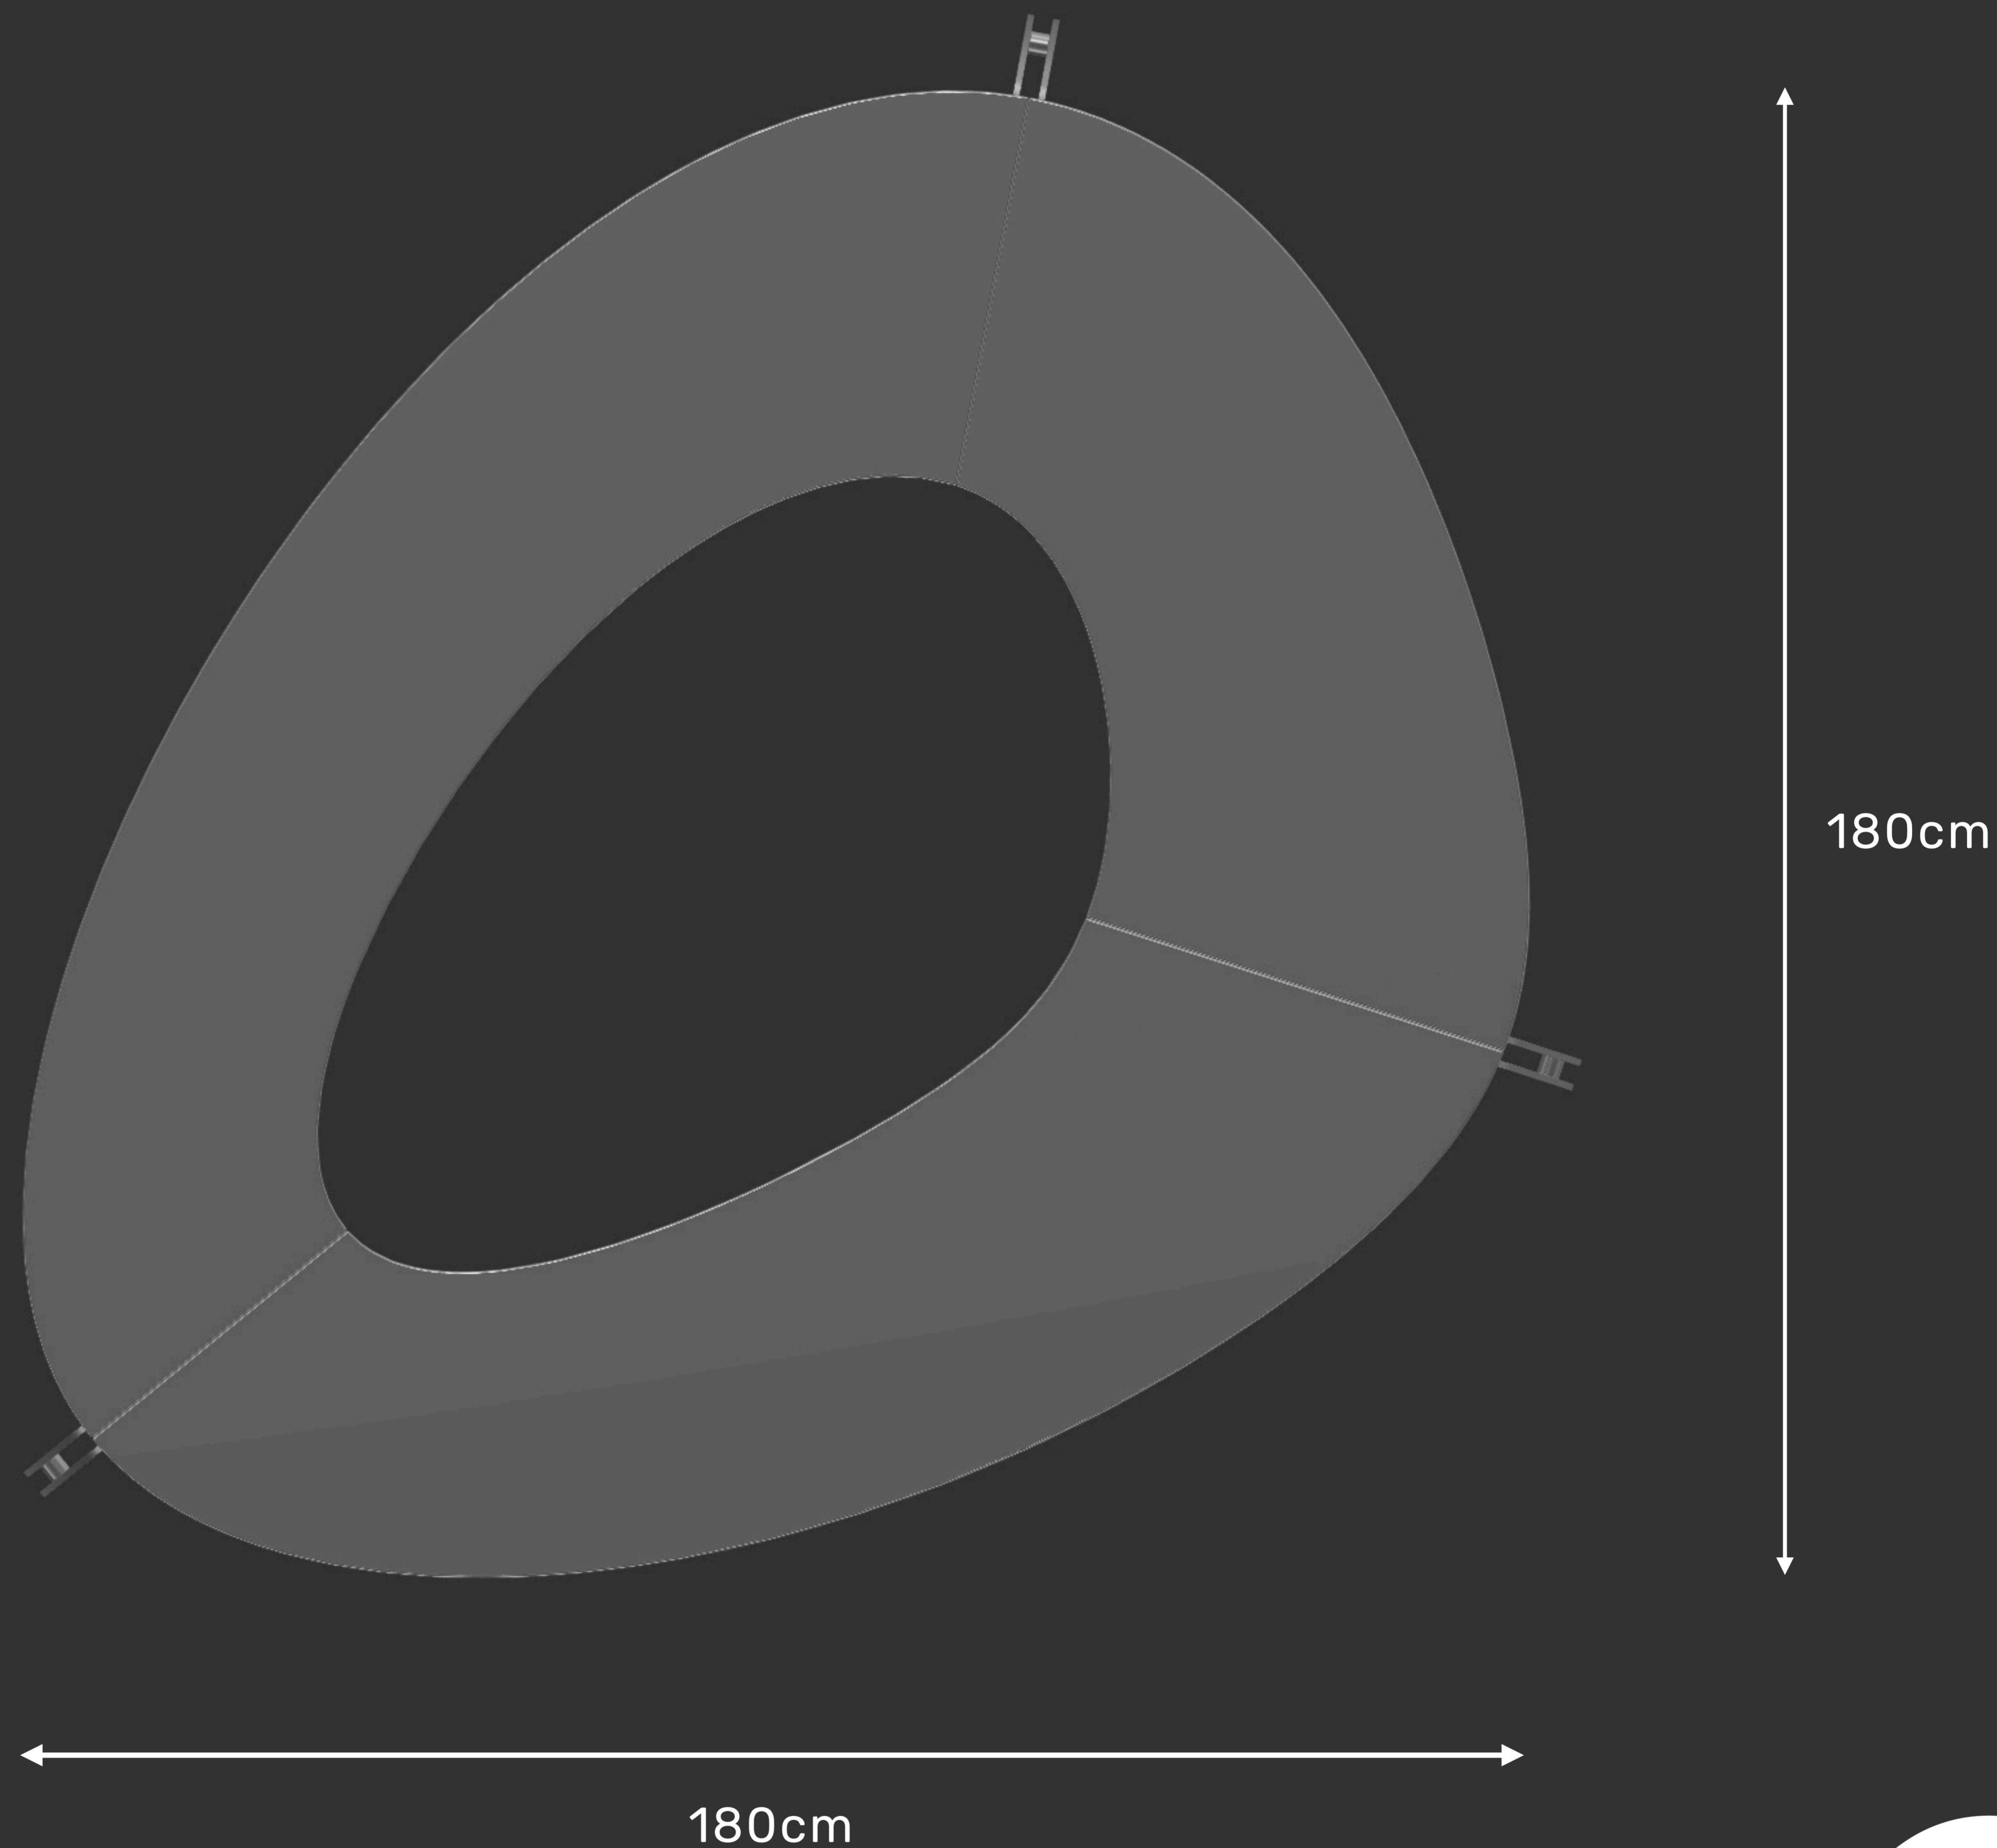

SAGGA SOFT

SAGA SOFT T1 / DESIGN BY LEMON COLLECTION

SAGA SOFT

SAGA SOFT T1 / DESIGN BY LEMON COLLECTION

SAGGA SOFT

SAGA SOFT **T1** / DESIGN BY LEMON COLLECTION

SAGA SOFT

SAGA SOFT 11 / DESIGN BY LEMON COLLECTION

SAGA SOFT

T1

SAGA SOFT

T1

40cm

LEMONTM