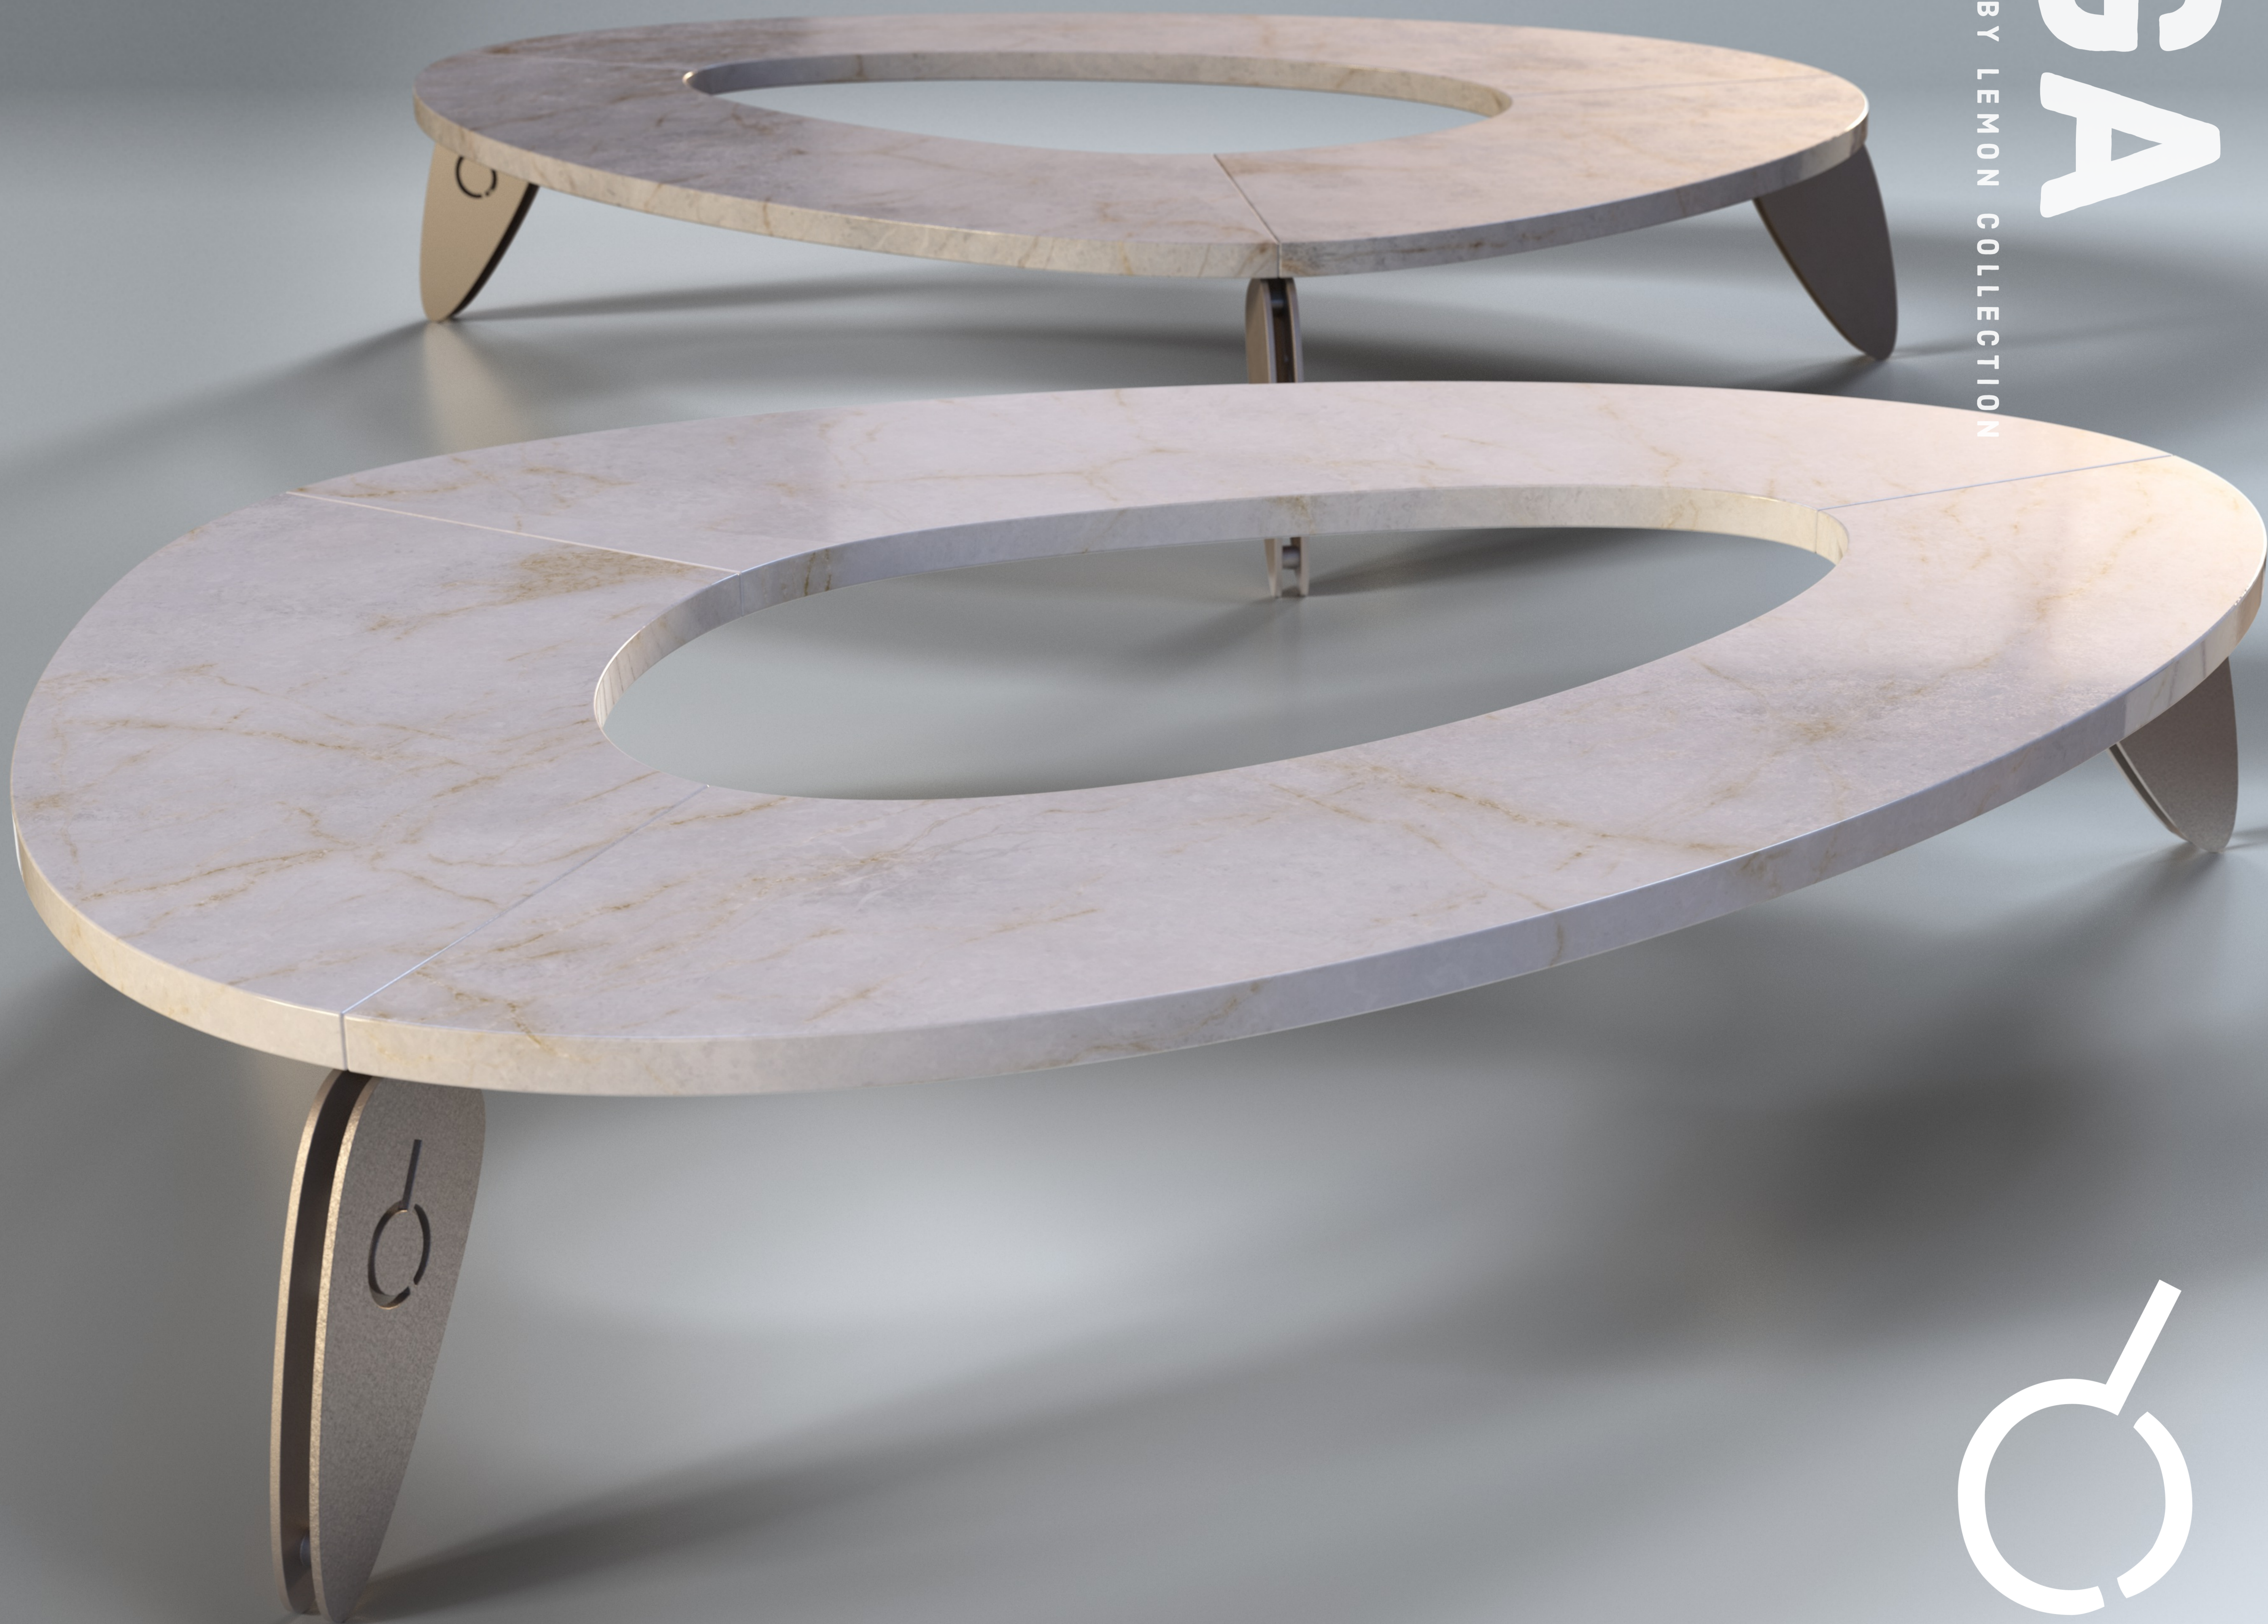

SAGGA

SAGA T1 / DESIGN BY LEMON COLLECTION

LEMÓN™