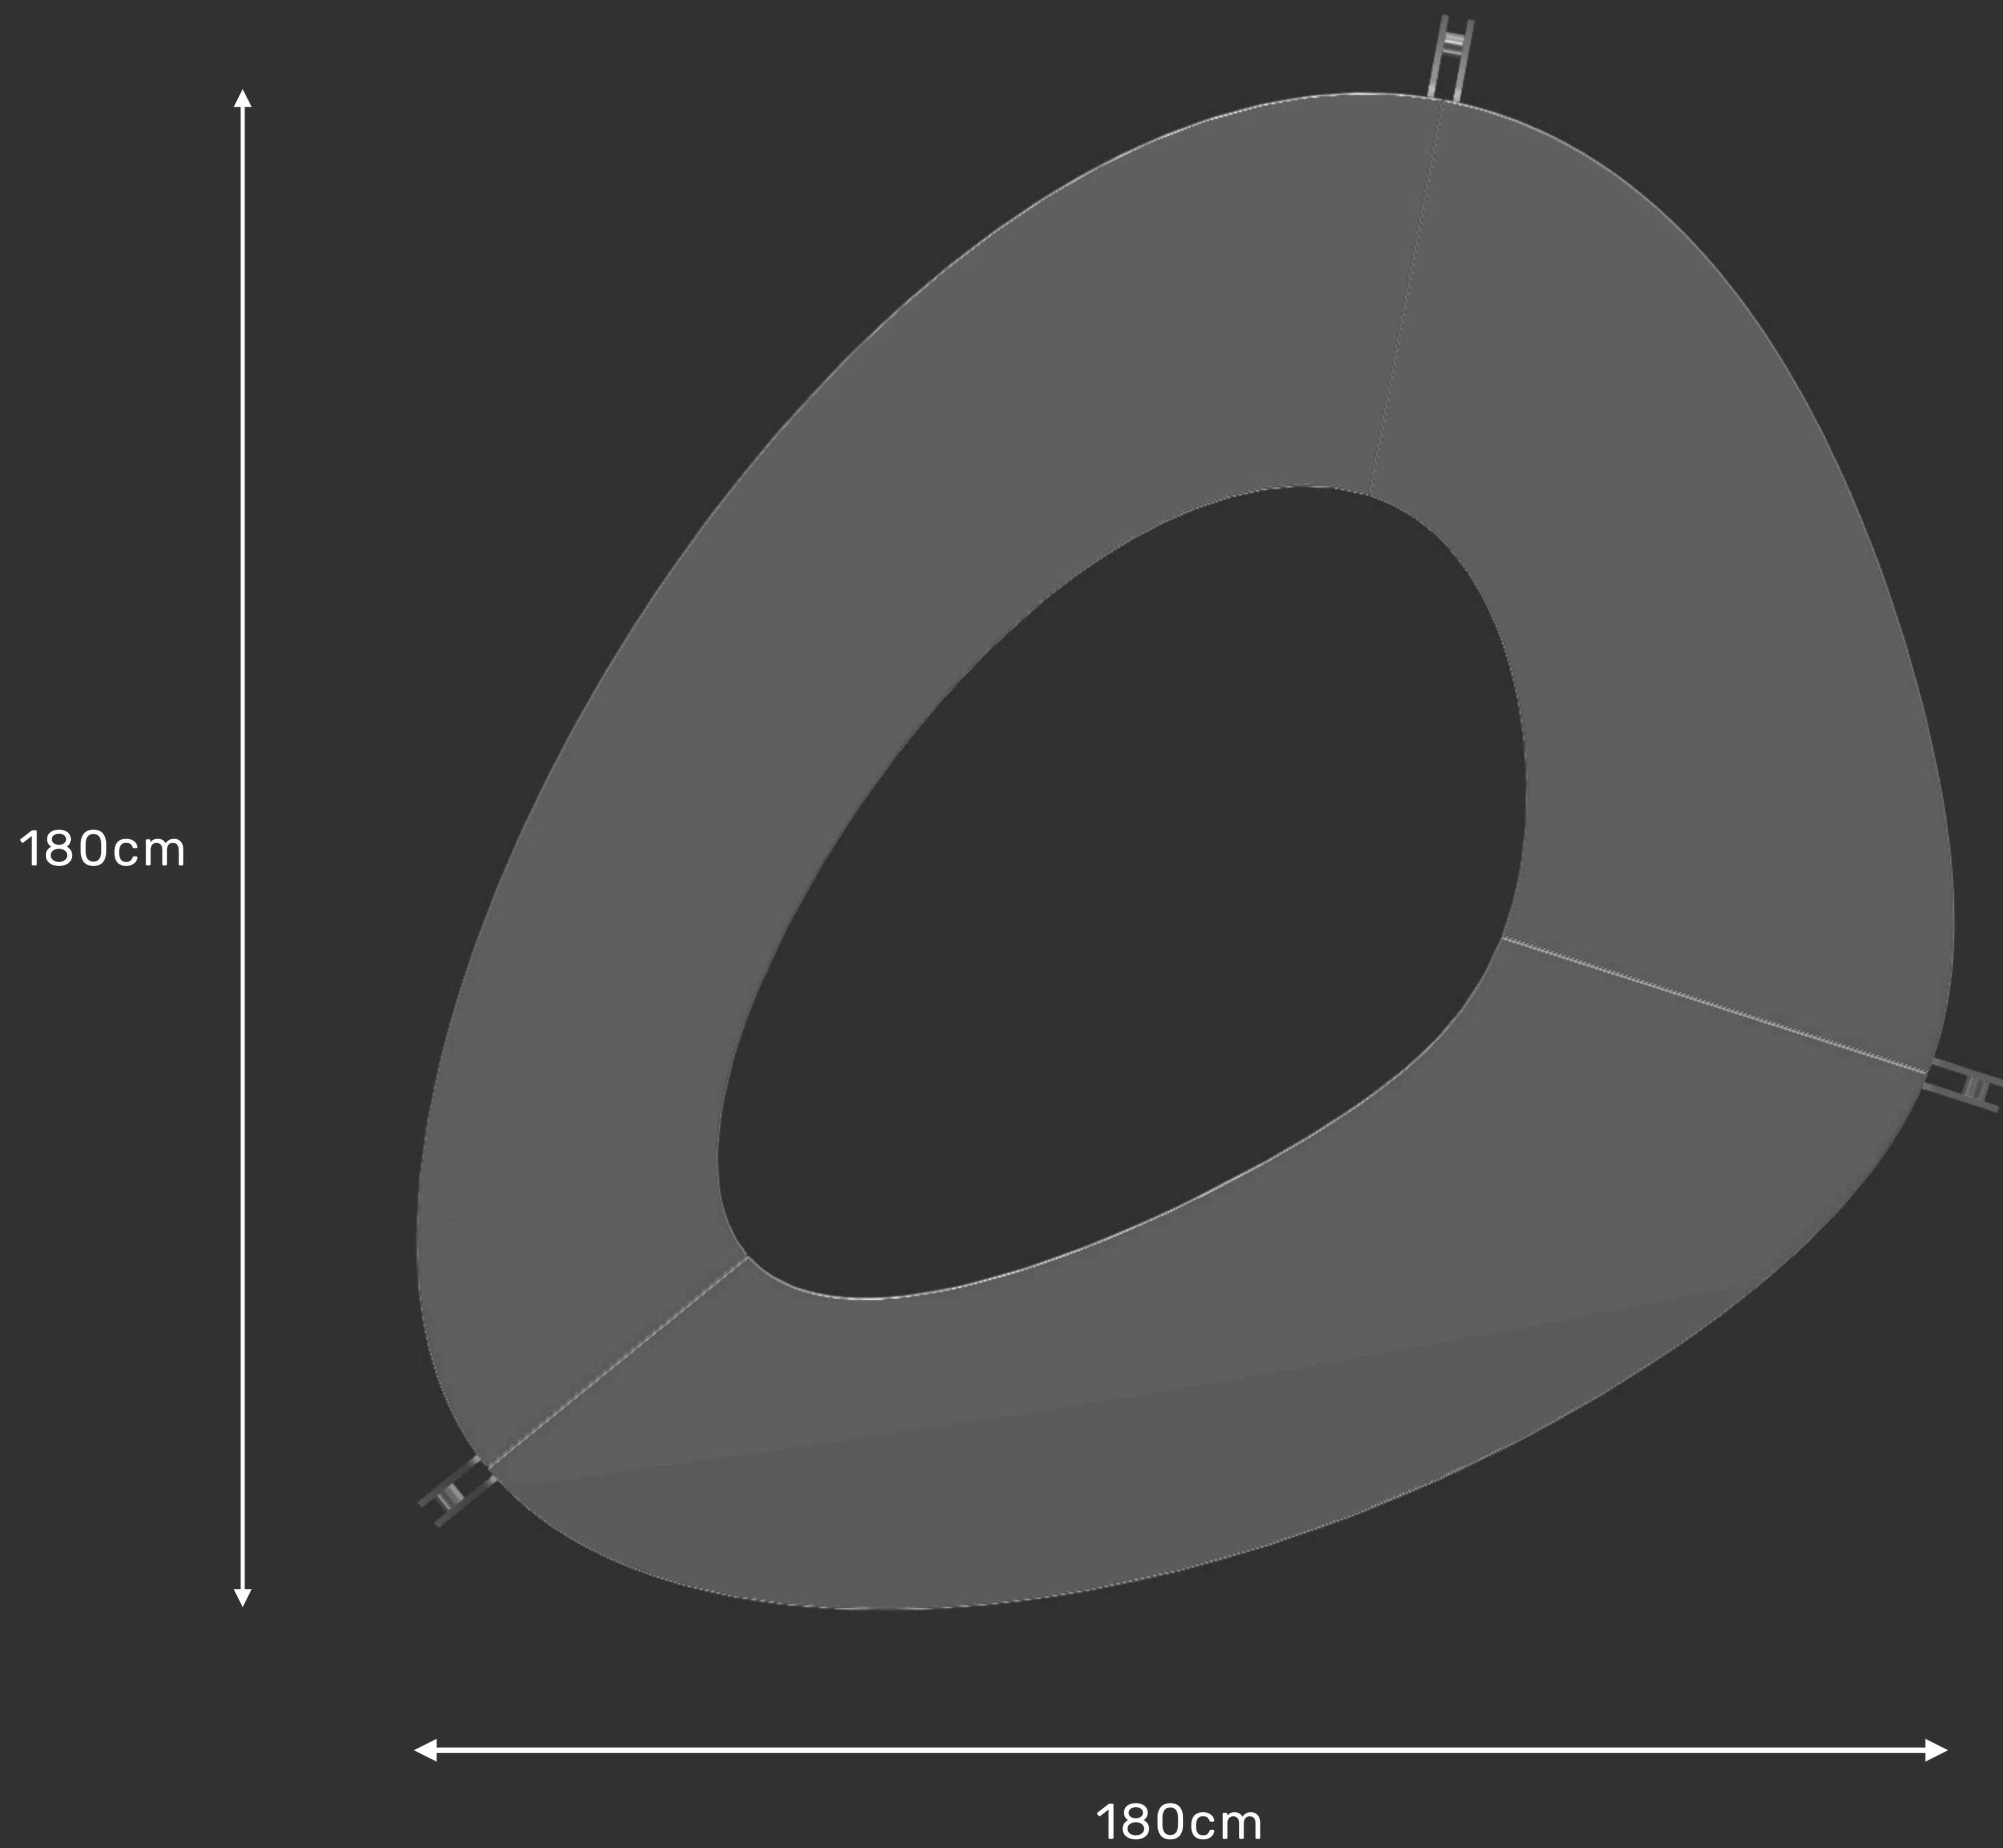

SAGGA

SAGA T1 / DESIGN BY LEMON COLLECTION

SAGA

T1

SAGA

T1

40cm

180cm