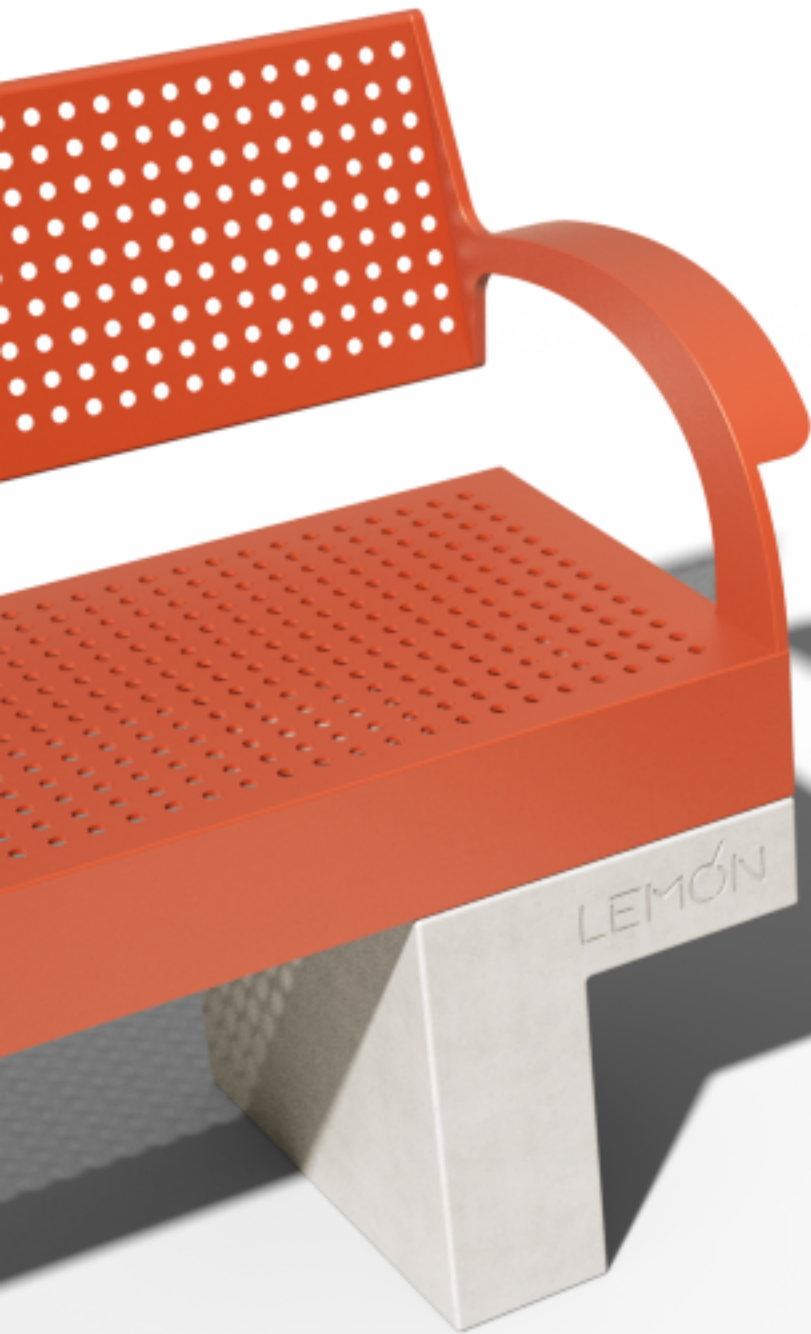

Salerno T1
Urban Leisure Seating Elements

LEMÓN™

Design by LEMON