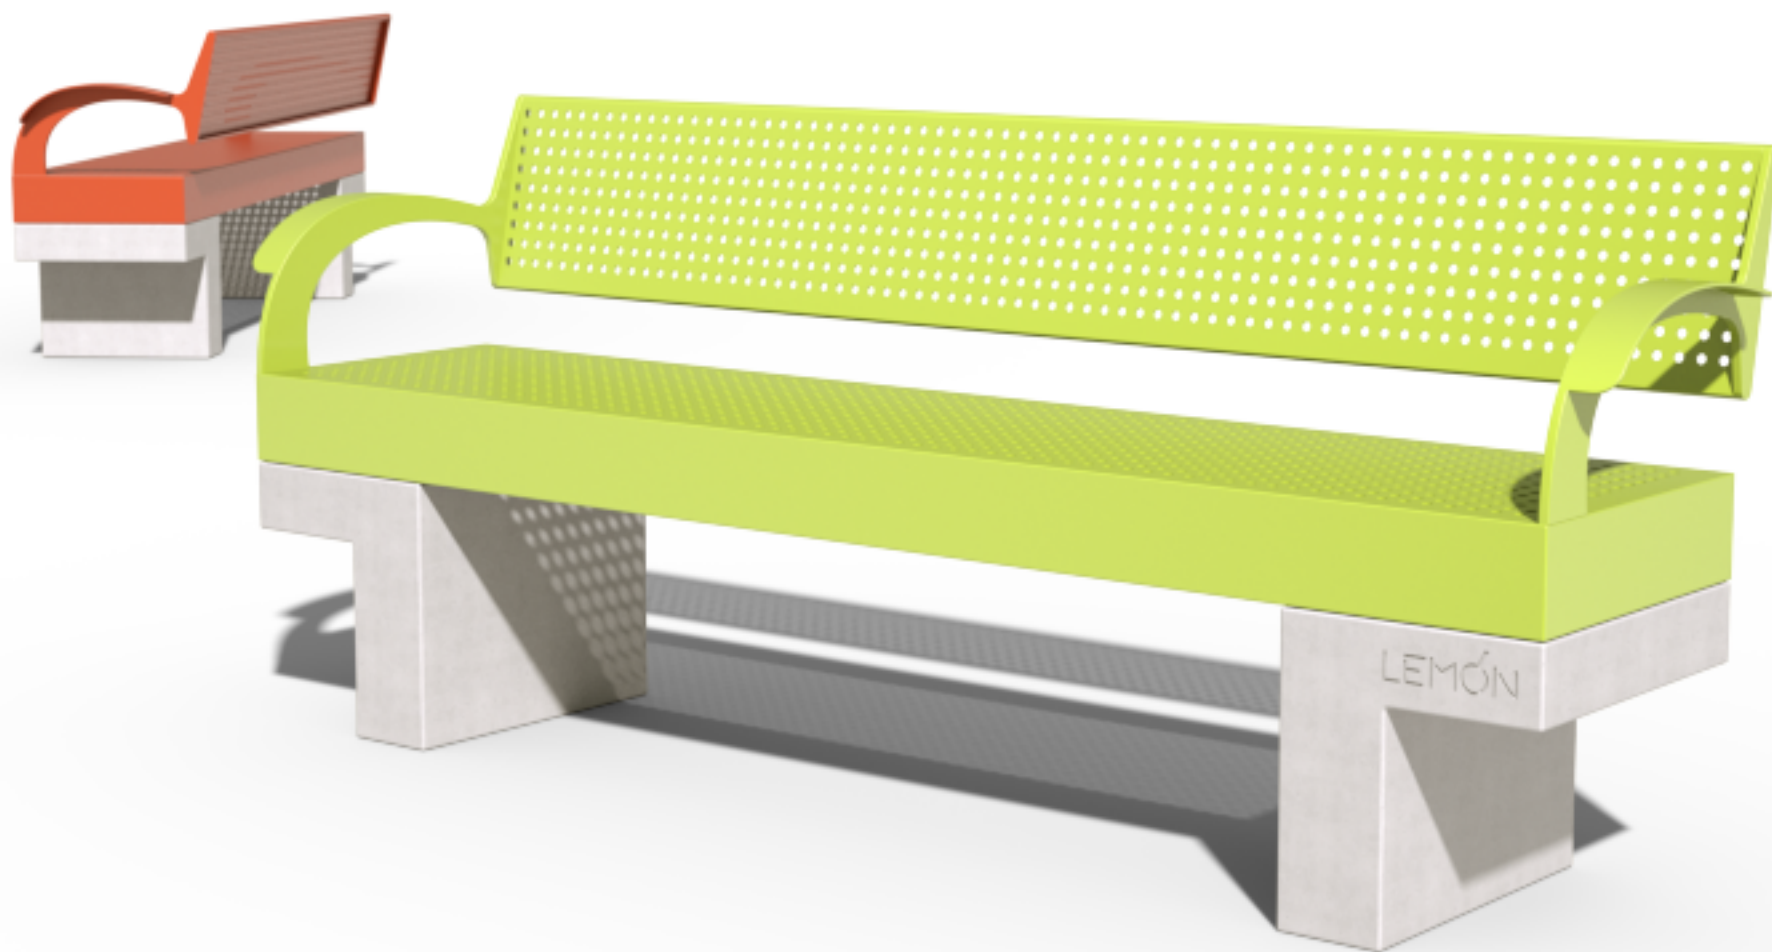

Salerno T1

Urban Leisure Seating Elements

LEMÓN™

Design by LEMON