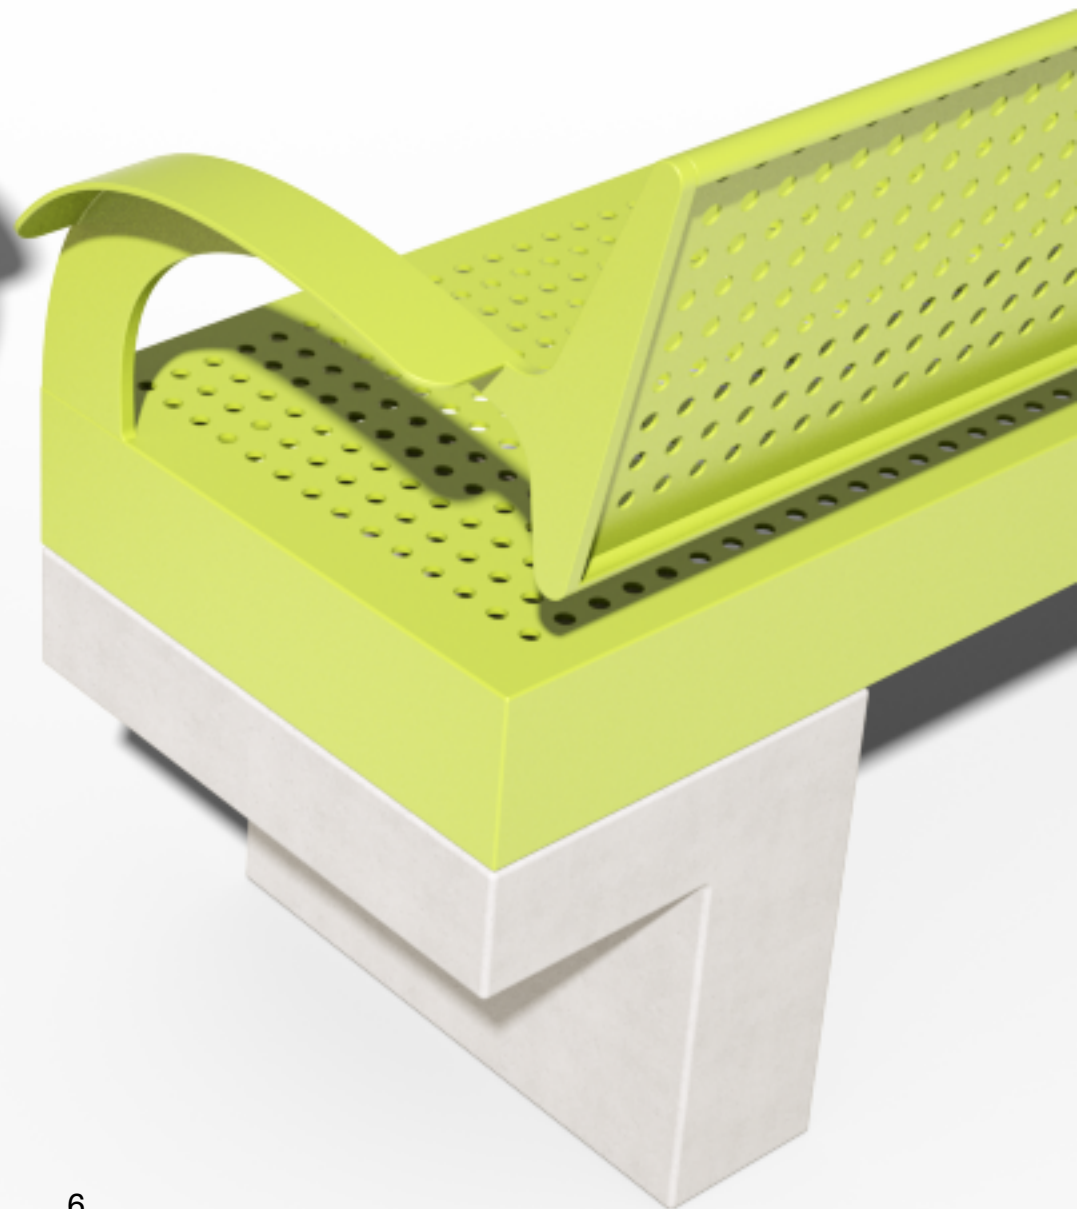

Salerno T1
Urban Leisure Seating Elements

LEMÓN™

Design by LEMON