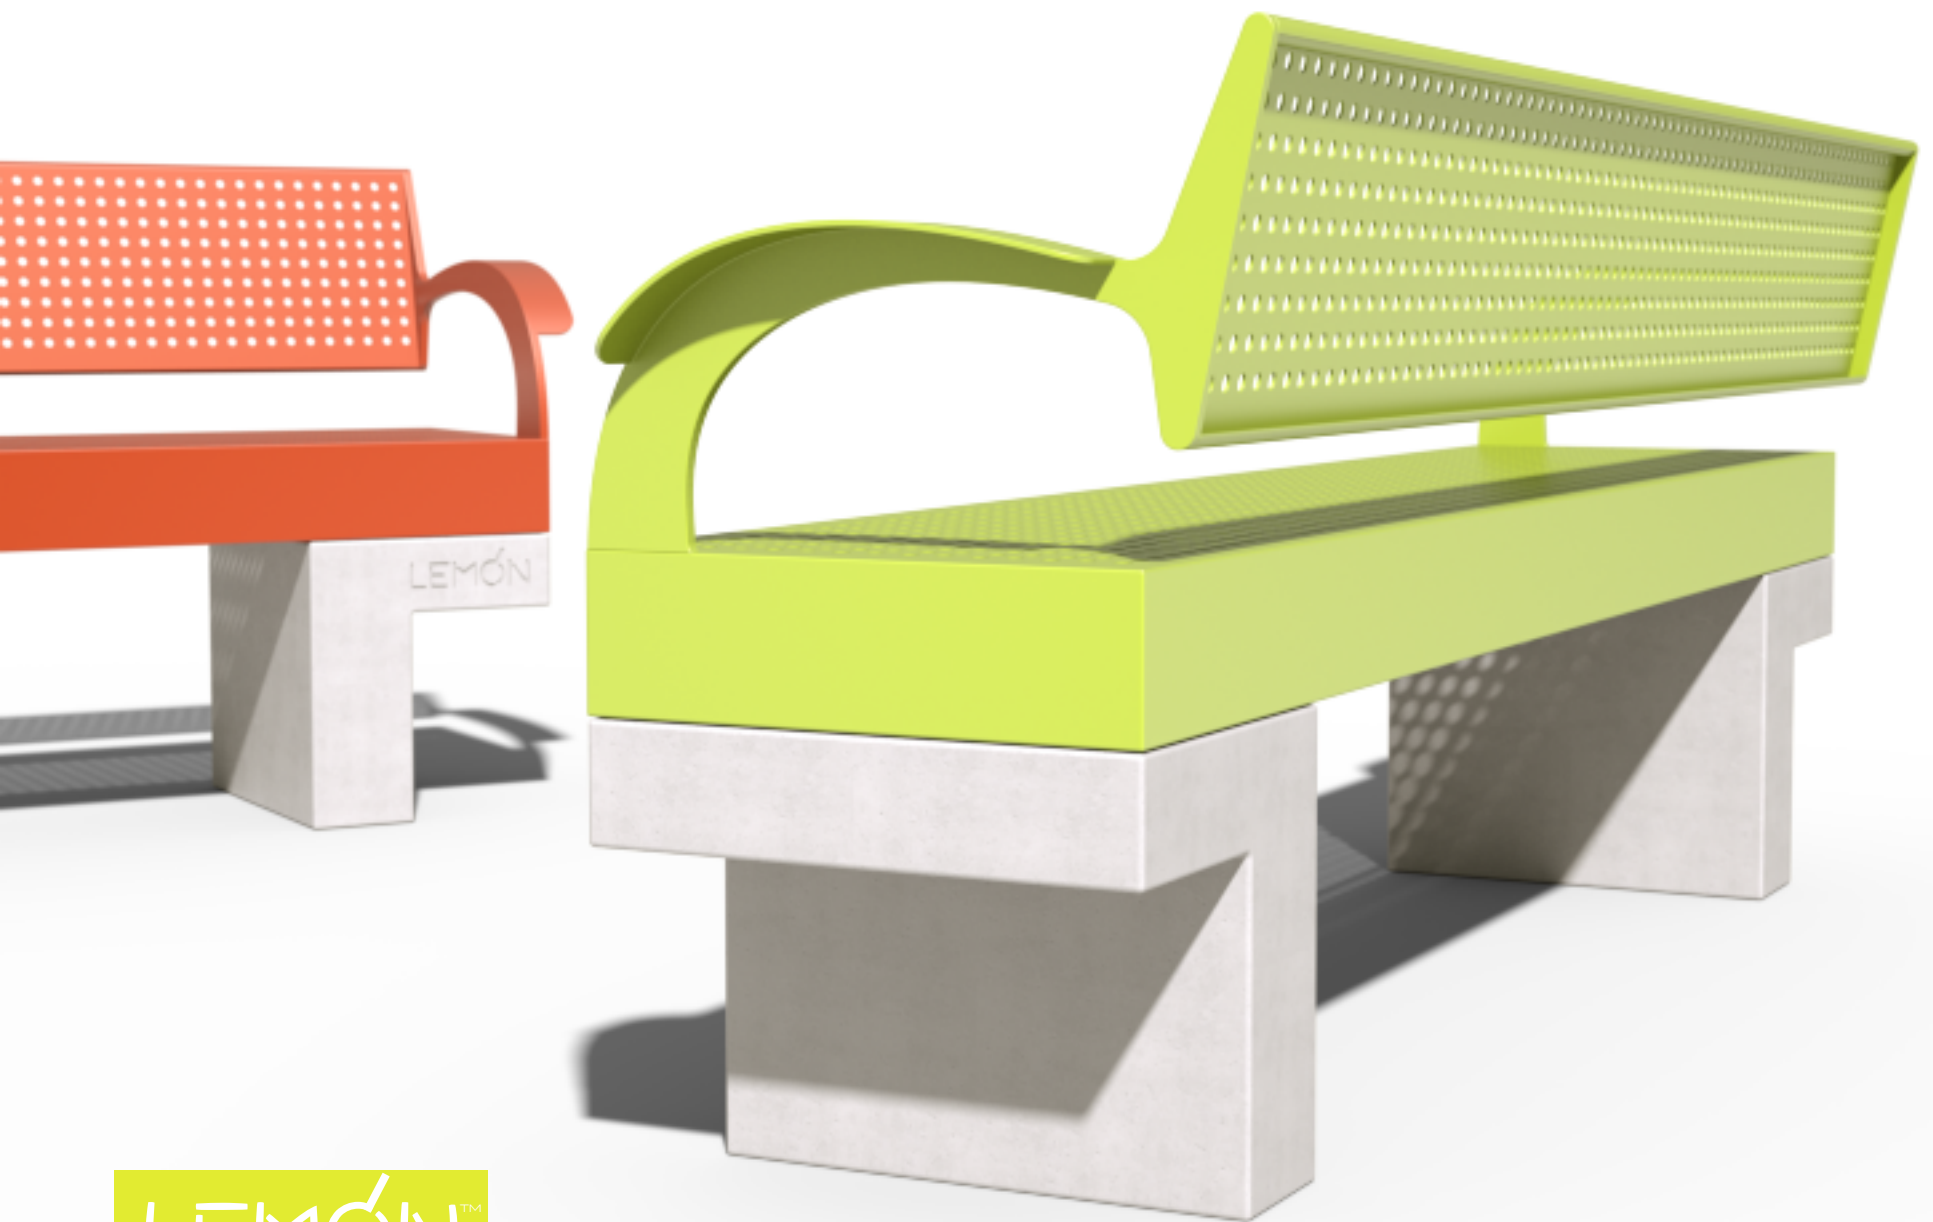

Salerno

Urban Leisure Seating Elements

Salerno is an elegant seating system for urban public spaces and garden environments. The system uses simple clean lines and made of high quality materials.

Design by LEMON

Salerno T1
Urban Leisure Seating Elements

LEMÓN™

Design by LEMON

Salerno T1

Urban Leisure Seating Elements

LEMÓN™

Design by LEMON

Salerno T1