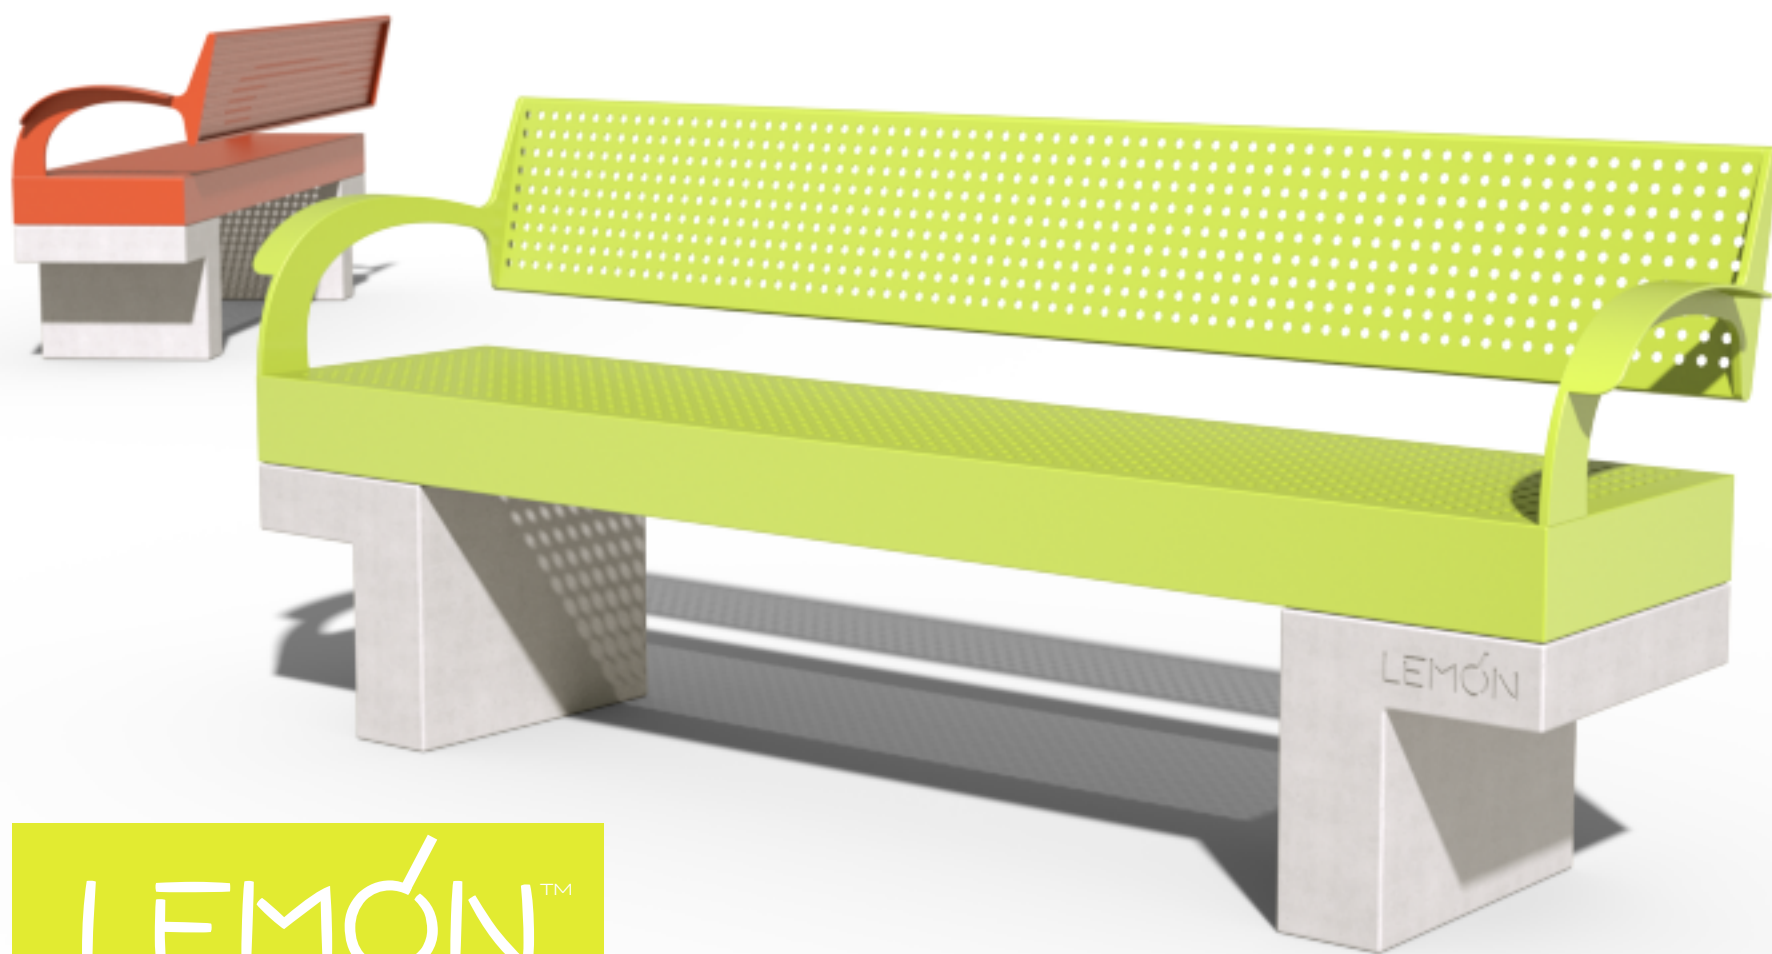

Salerno

Urban Leisure Seating Elements

LEMÓN™

U P S C A L E
U R B A N
F U R N I T U R E

עיצוב אלון דרורי

w w w . l e m o n - c o l l e c t i o n . c o m