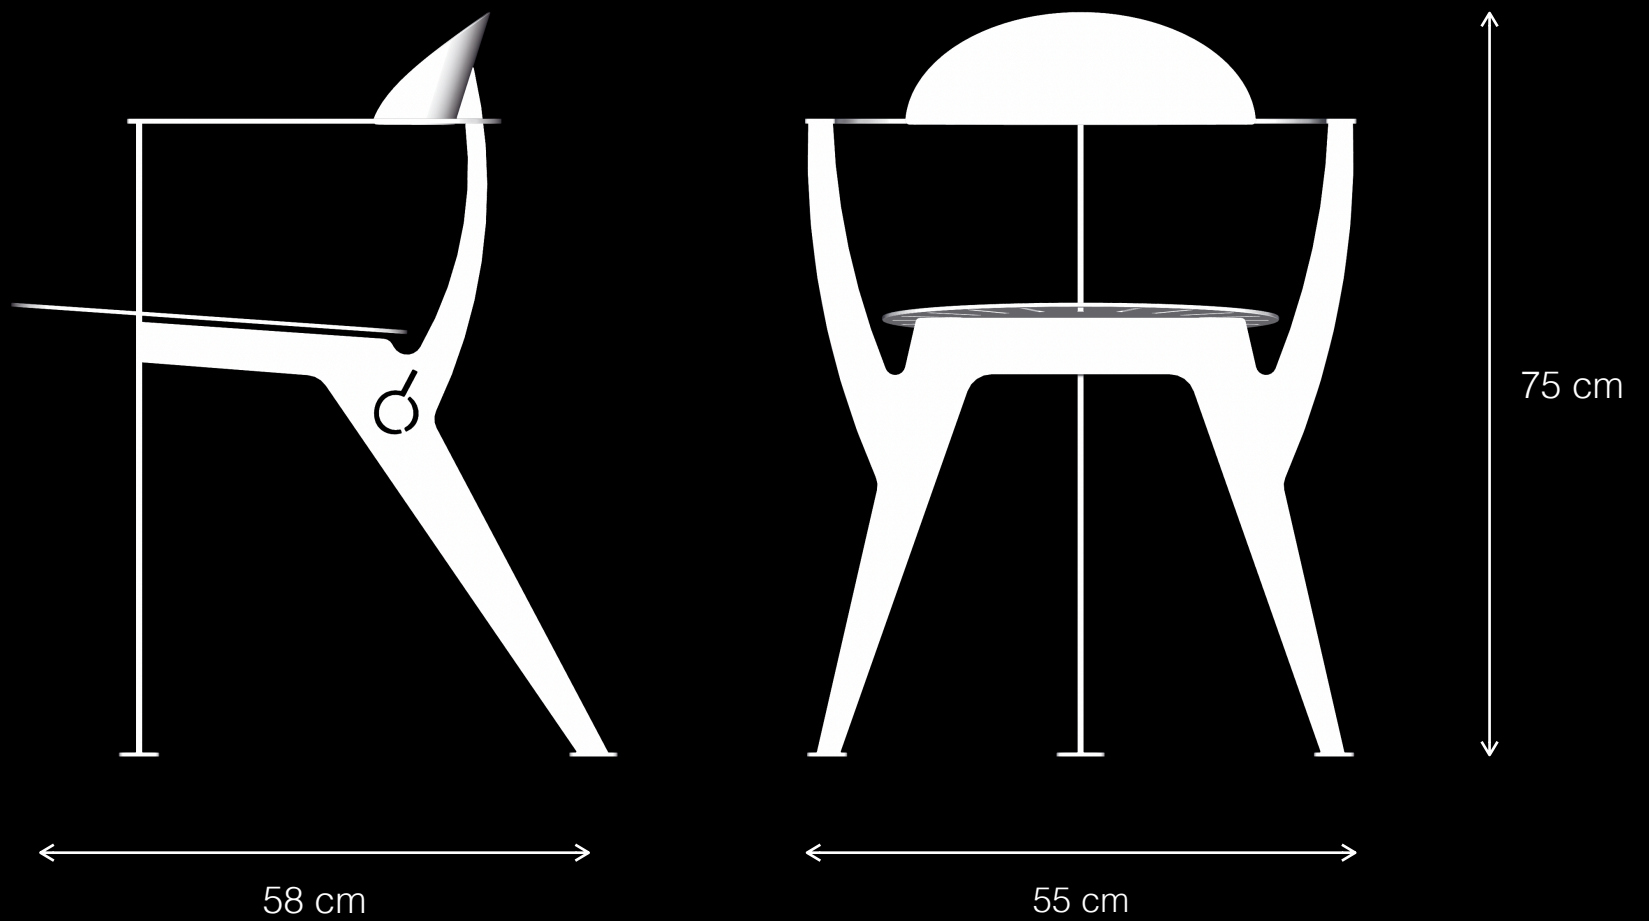

# Samurai T1

Urban Leisure Seating Elements

LEMÓN™

Design by LEMON

58 cm