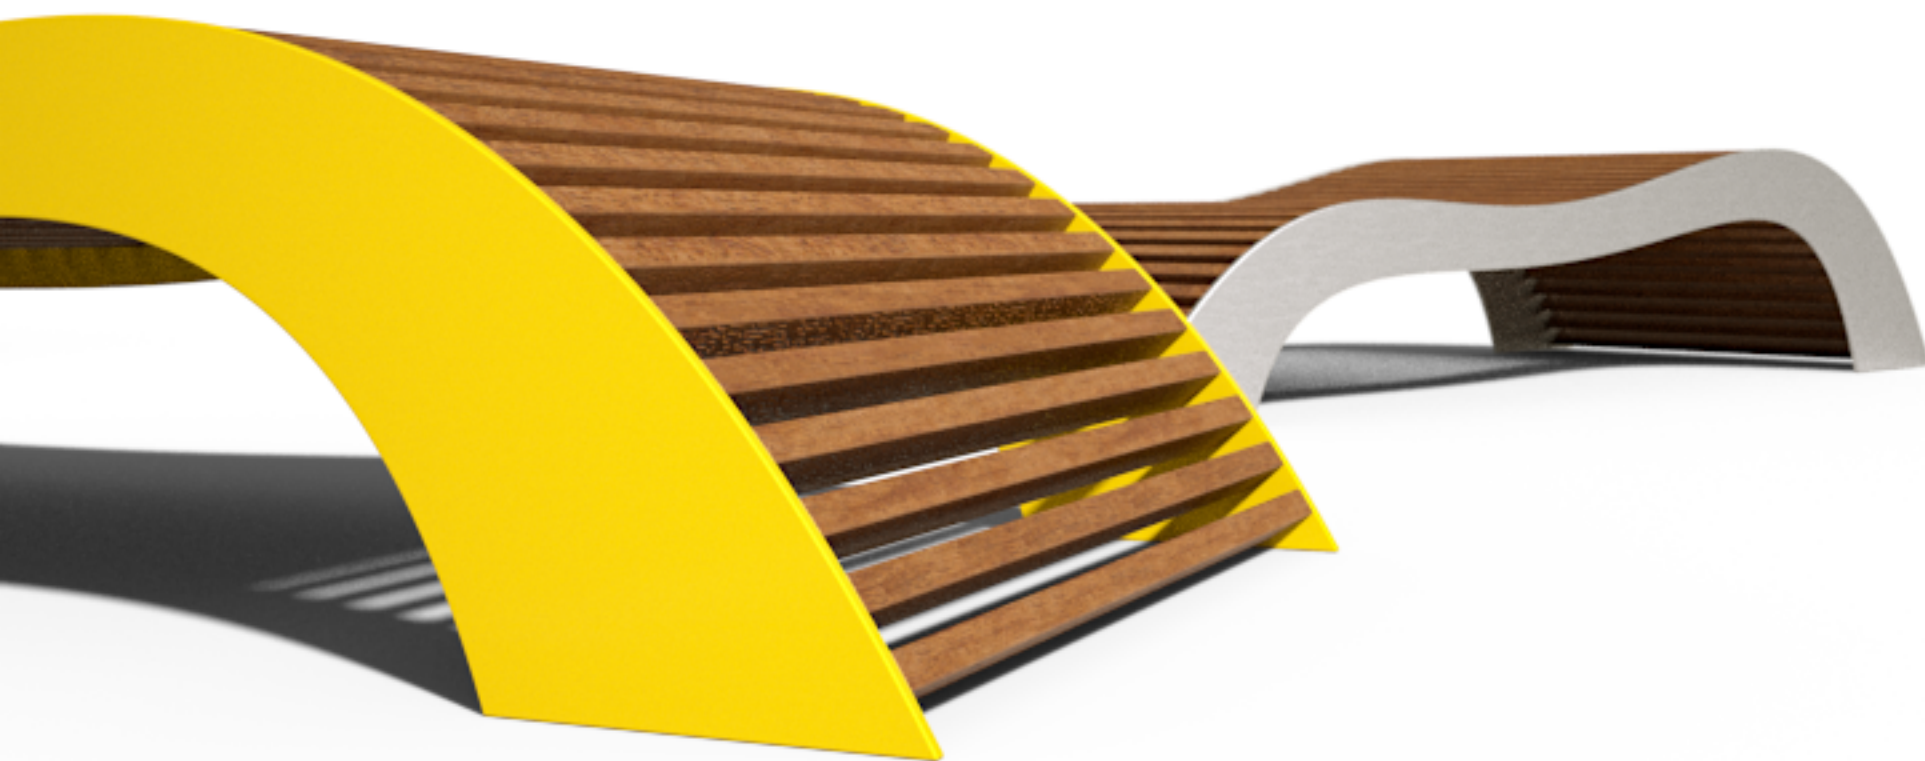

Scania

Urban Leisure Seating Elements

Scania is an elegant seating system for urban public spaces and garden environments. The system uses simple clean lines and made of high quality materials.

Design by LEMON

Scania

Urban Leisure Seating Elements

T 1

LEMÓN™
Design by LEMON

Scania T1

Urban Leisure Seating Elements

LEMÓN™
Design by LEMON

5

Scania T1

Urban Leisure Seating Elements

Design by LEMON

Scania T1

Urban Leisure Seating Elements

LEMÓN™
Design by LEMON

Materials & Finishes

Seating Surface: Wood