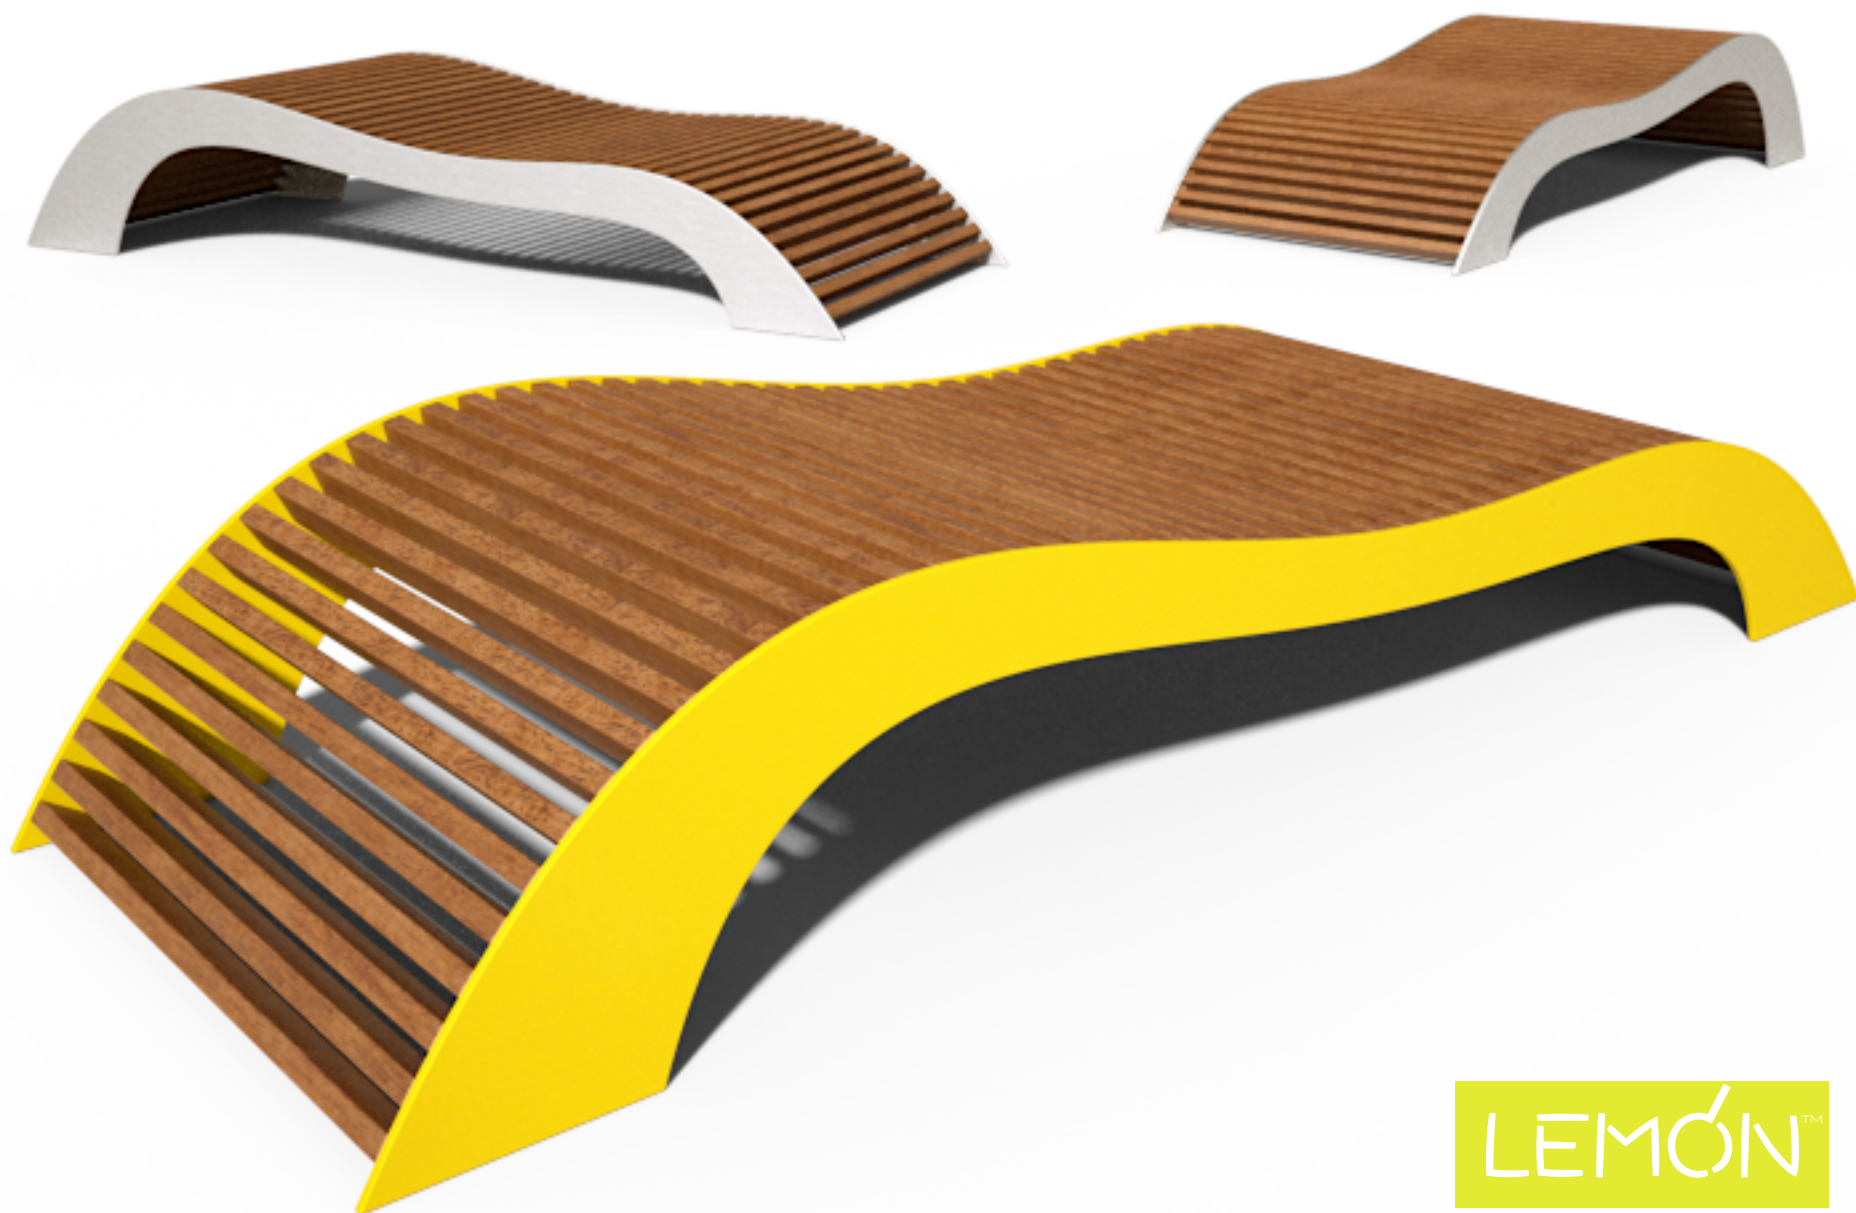

Scania

Urban Leisure Seating Elements

Scania is an elegant seating system for urban public spaces and garden environments. The system uses simple clean lines and made of high quality materials.

Design by LEMON

Scania T1

Urban Leisure Seating Elements

Design by LEMON

Scania T1

Urban Leisure Seating Elements

LEMÓN™
Design by LEMON

Materials & Finishes

Seating Surface: Wood