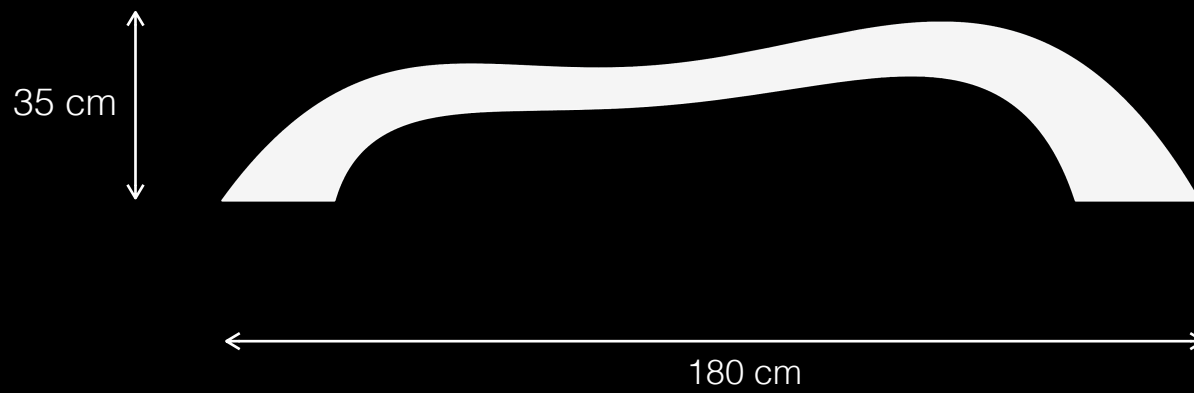

Scania T1

Urban Leisure Seating Elements

Design by LEMON

Scania T1

Urban Leisure Seating Elements

LEMÓN™
Design by LEMON

Materials & Finishes

Seating Surface: Wood