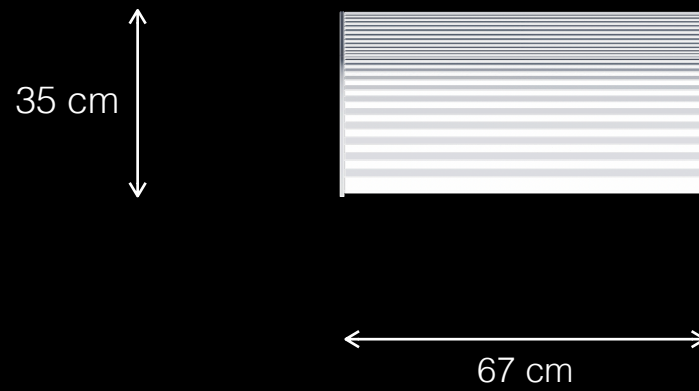

Scania T1

Urban Leisure Seating Elements

Design by LEMON

Scania T1

Urban Leisure Seating Elements

LEMÓN™
Design by LEMON

Materials & Finishes

Seating Surface: Wood