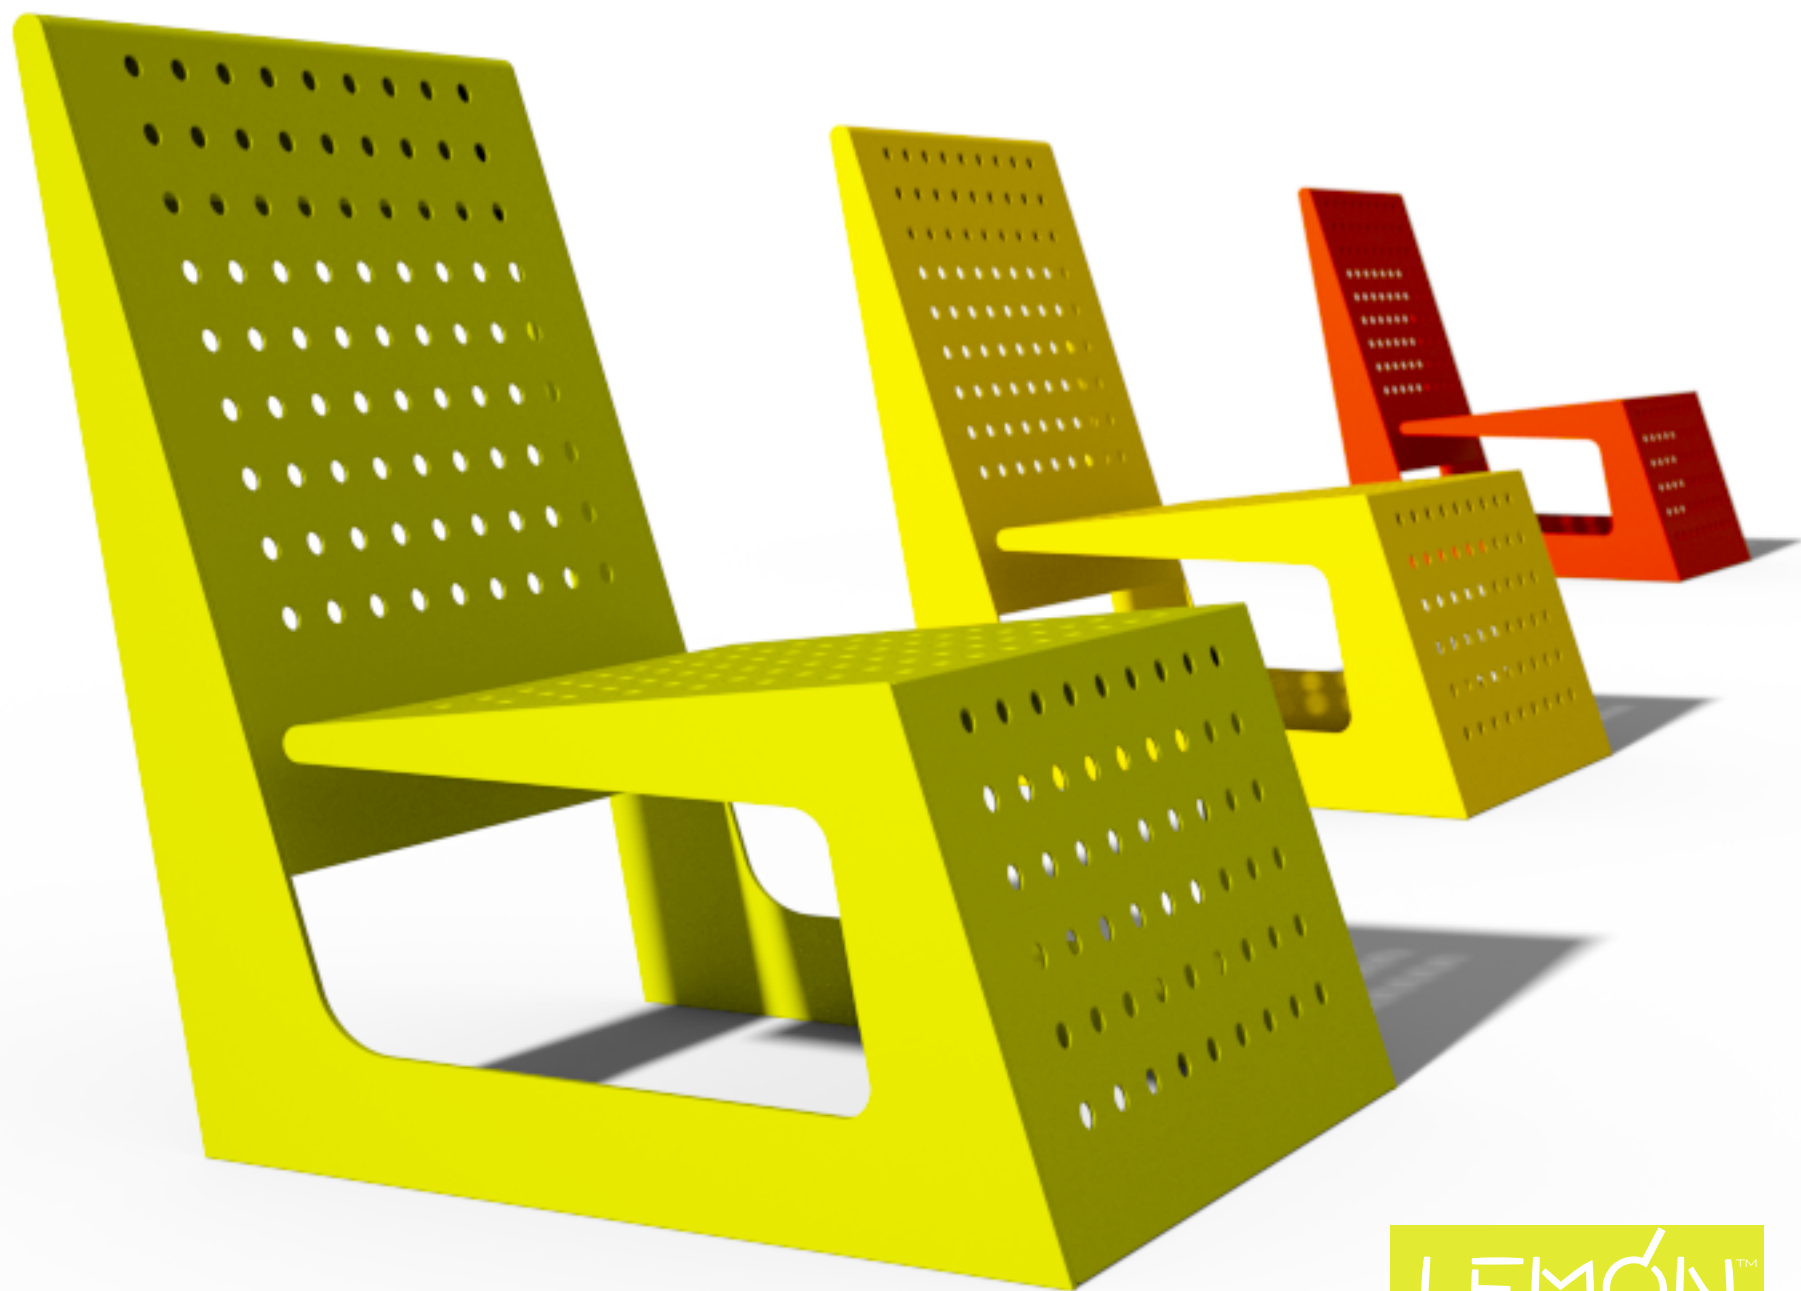

Sensor

Urban Leisure Seating Elements

Sensor is an elegant seating system for urban public spaces and garden environments. The system uses simple clean lines and made of high quality materials.

Design by LEMON

Sensor

Urban Leisure Seating Elements

T 1

Design by LEMON

Sensor T1

Urban Leisure Seating Elements

LEMÓN™
Design by LEMON

Sensor T1