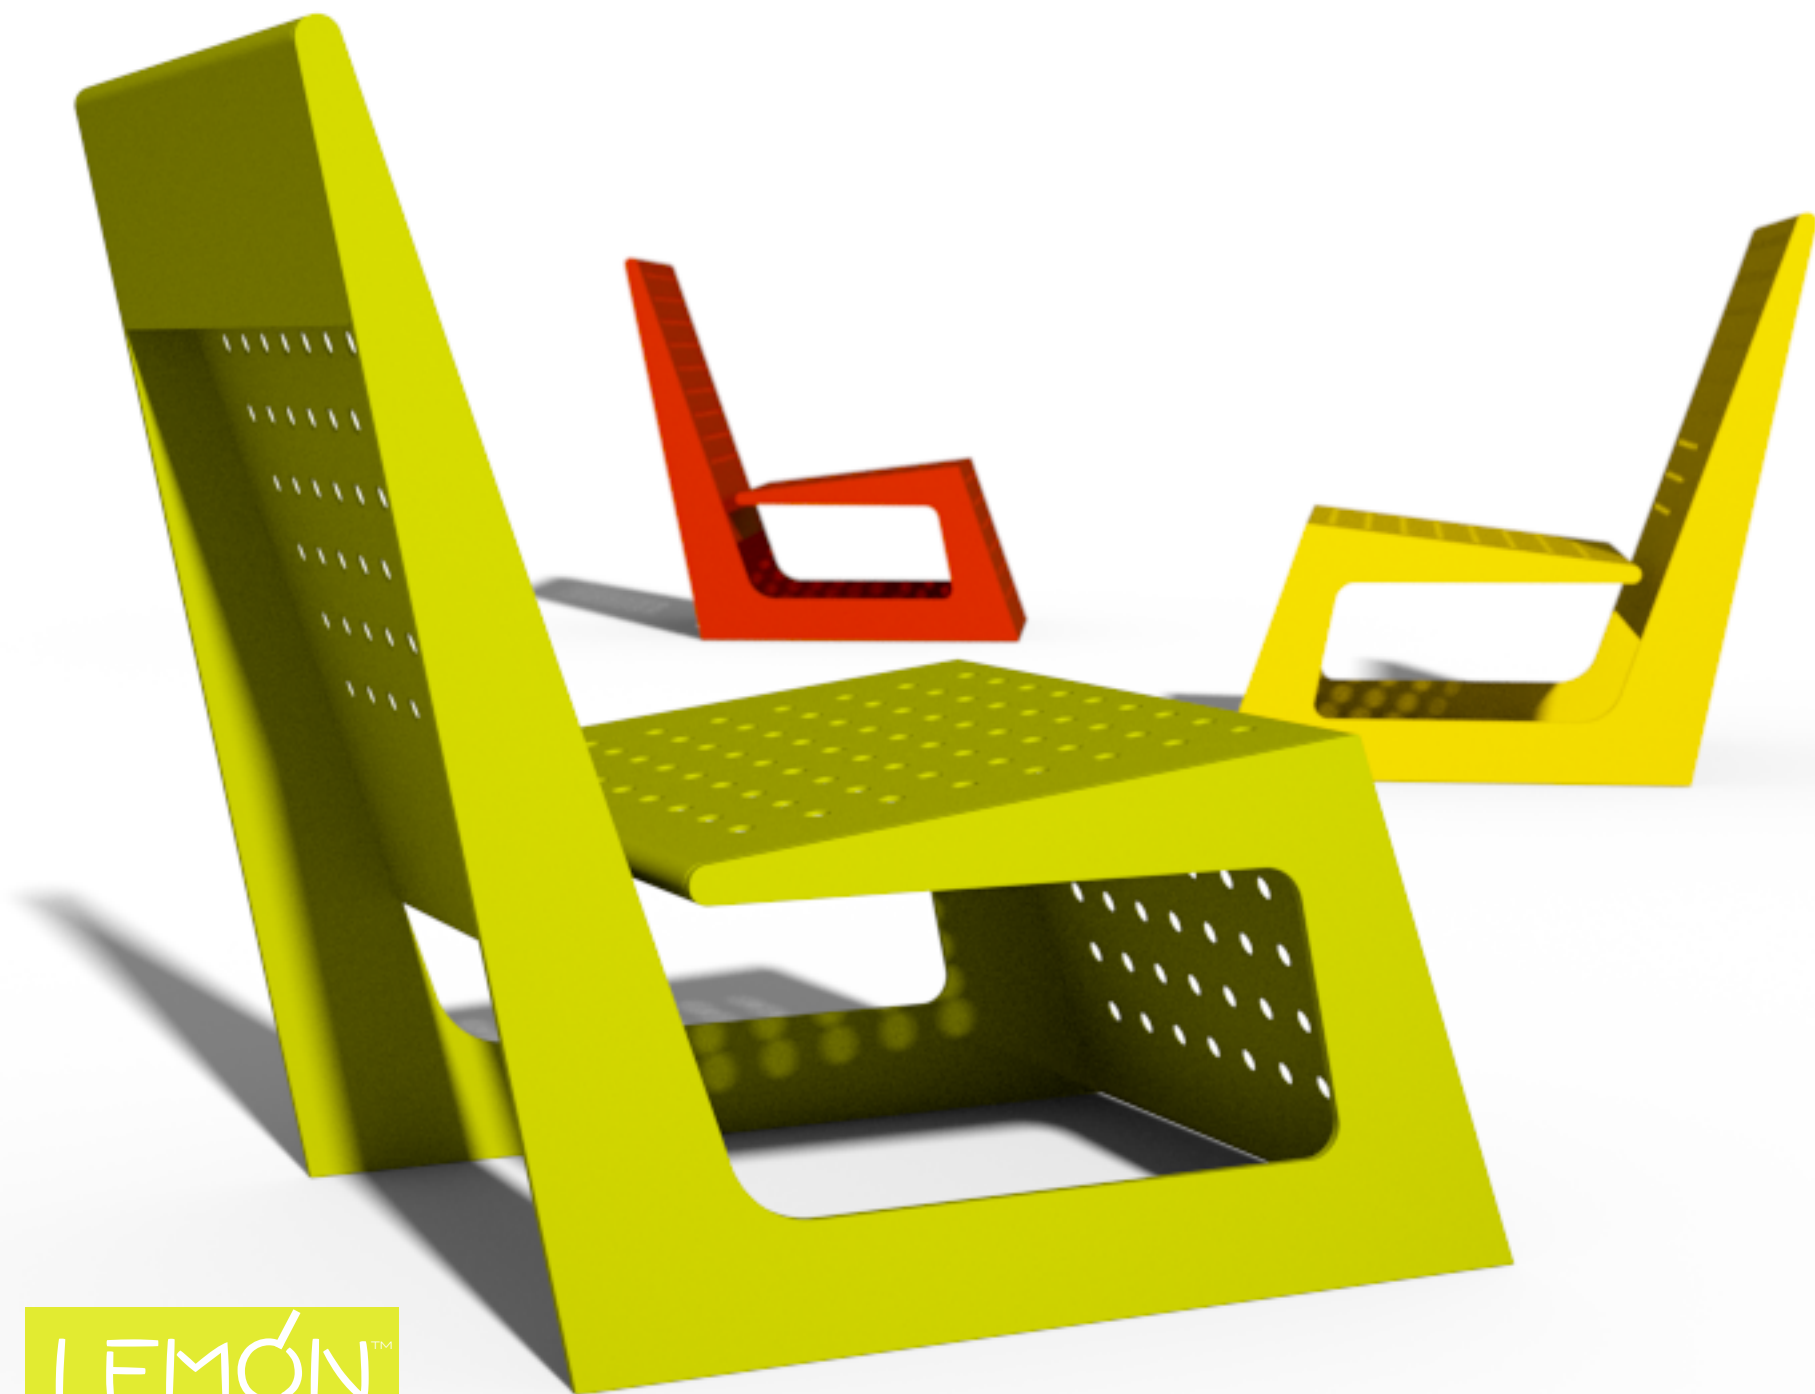

Sensor T1

Urban Leisure Seating Elements

LEMÓN™

Design by LEMON