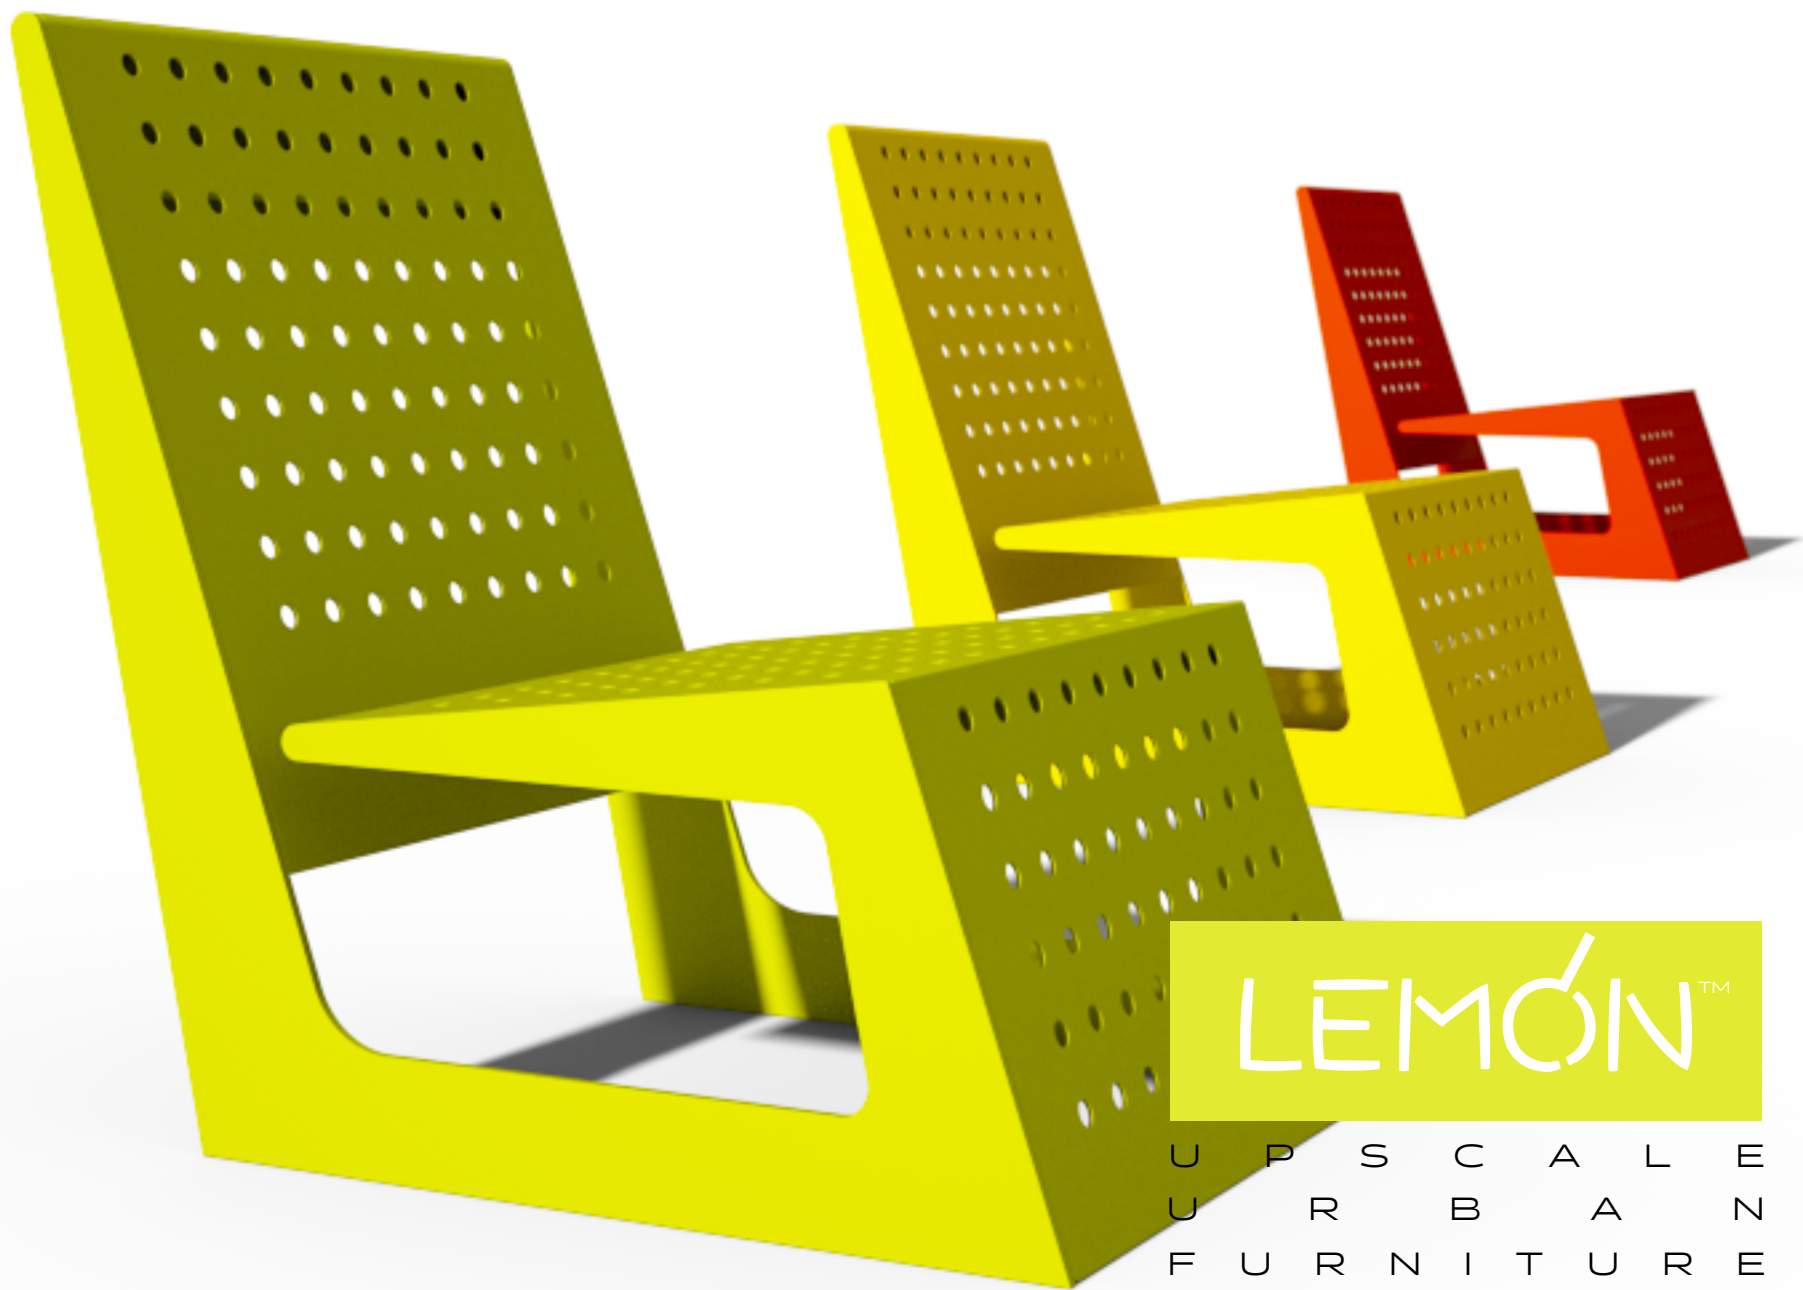

Sensor

Urban Leisure Seating Elements

LEMÓN™

U P S C A L E
U R B A N
F U R N I T U R E

עיצוב אלון דרורי

w w w . l e m o n - c o l l e c t i o n . c o m

I N N O V A T I O N I N T H E P U B L I C S P A C E

רִיחוּט אורבני ייחודי

Sensor

Urban Leisure Seating Elements

Sensor is an elegant seating system for urban public spaces and garden environments. The system uses simple clean lines and made of high quality materials.

Design by LEMON

Sensor

Urban Leisure Seating Elements

T 1

Design by LEMON

Sensor T1

Urban Leisure Seating Elements

LEMÓN™
Design by LEMON

Sensor T1

Urban Leisure Seating Elements

LEMÓN™

Design by LEMON

Sensor T1

Urban Leisure Seating Elements

LEMÓN™

Design by LEMON

Materials & Finishes