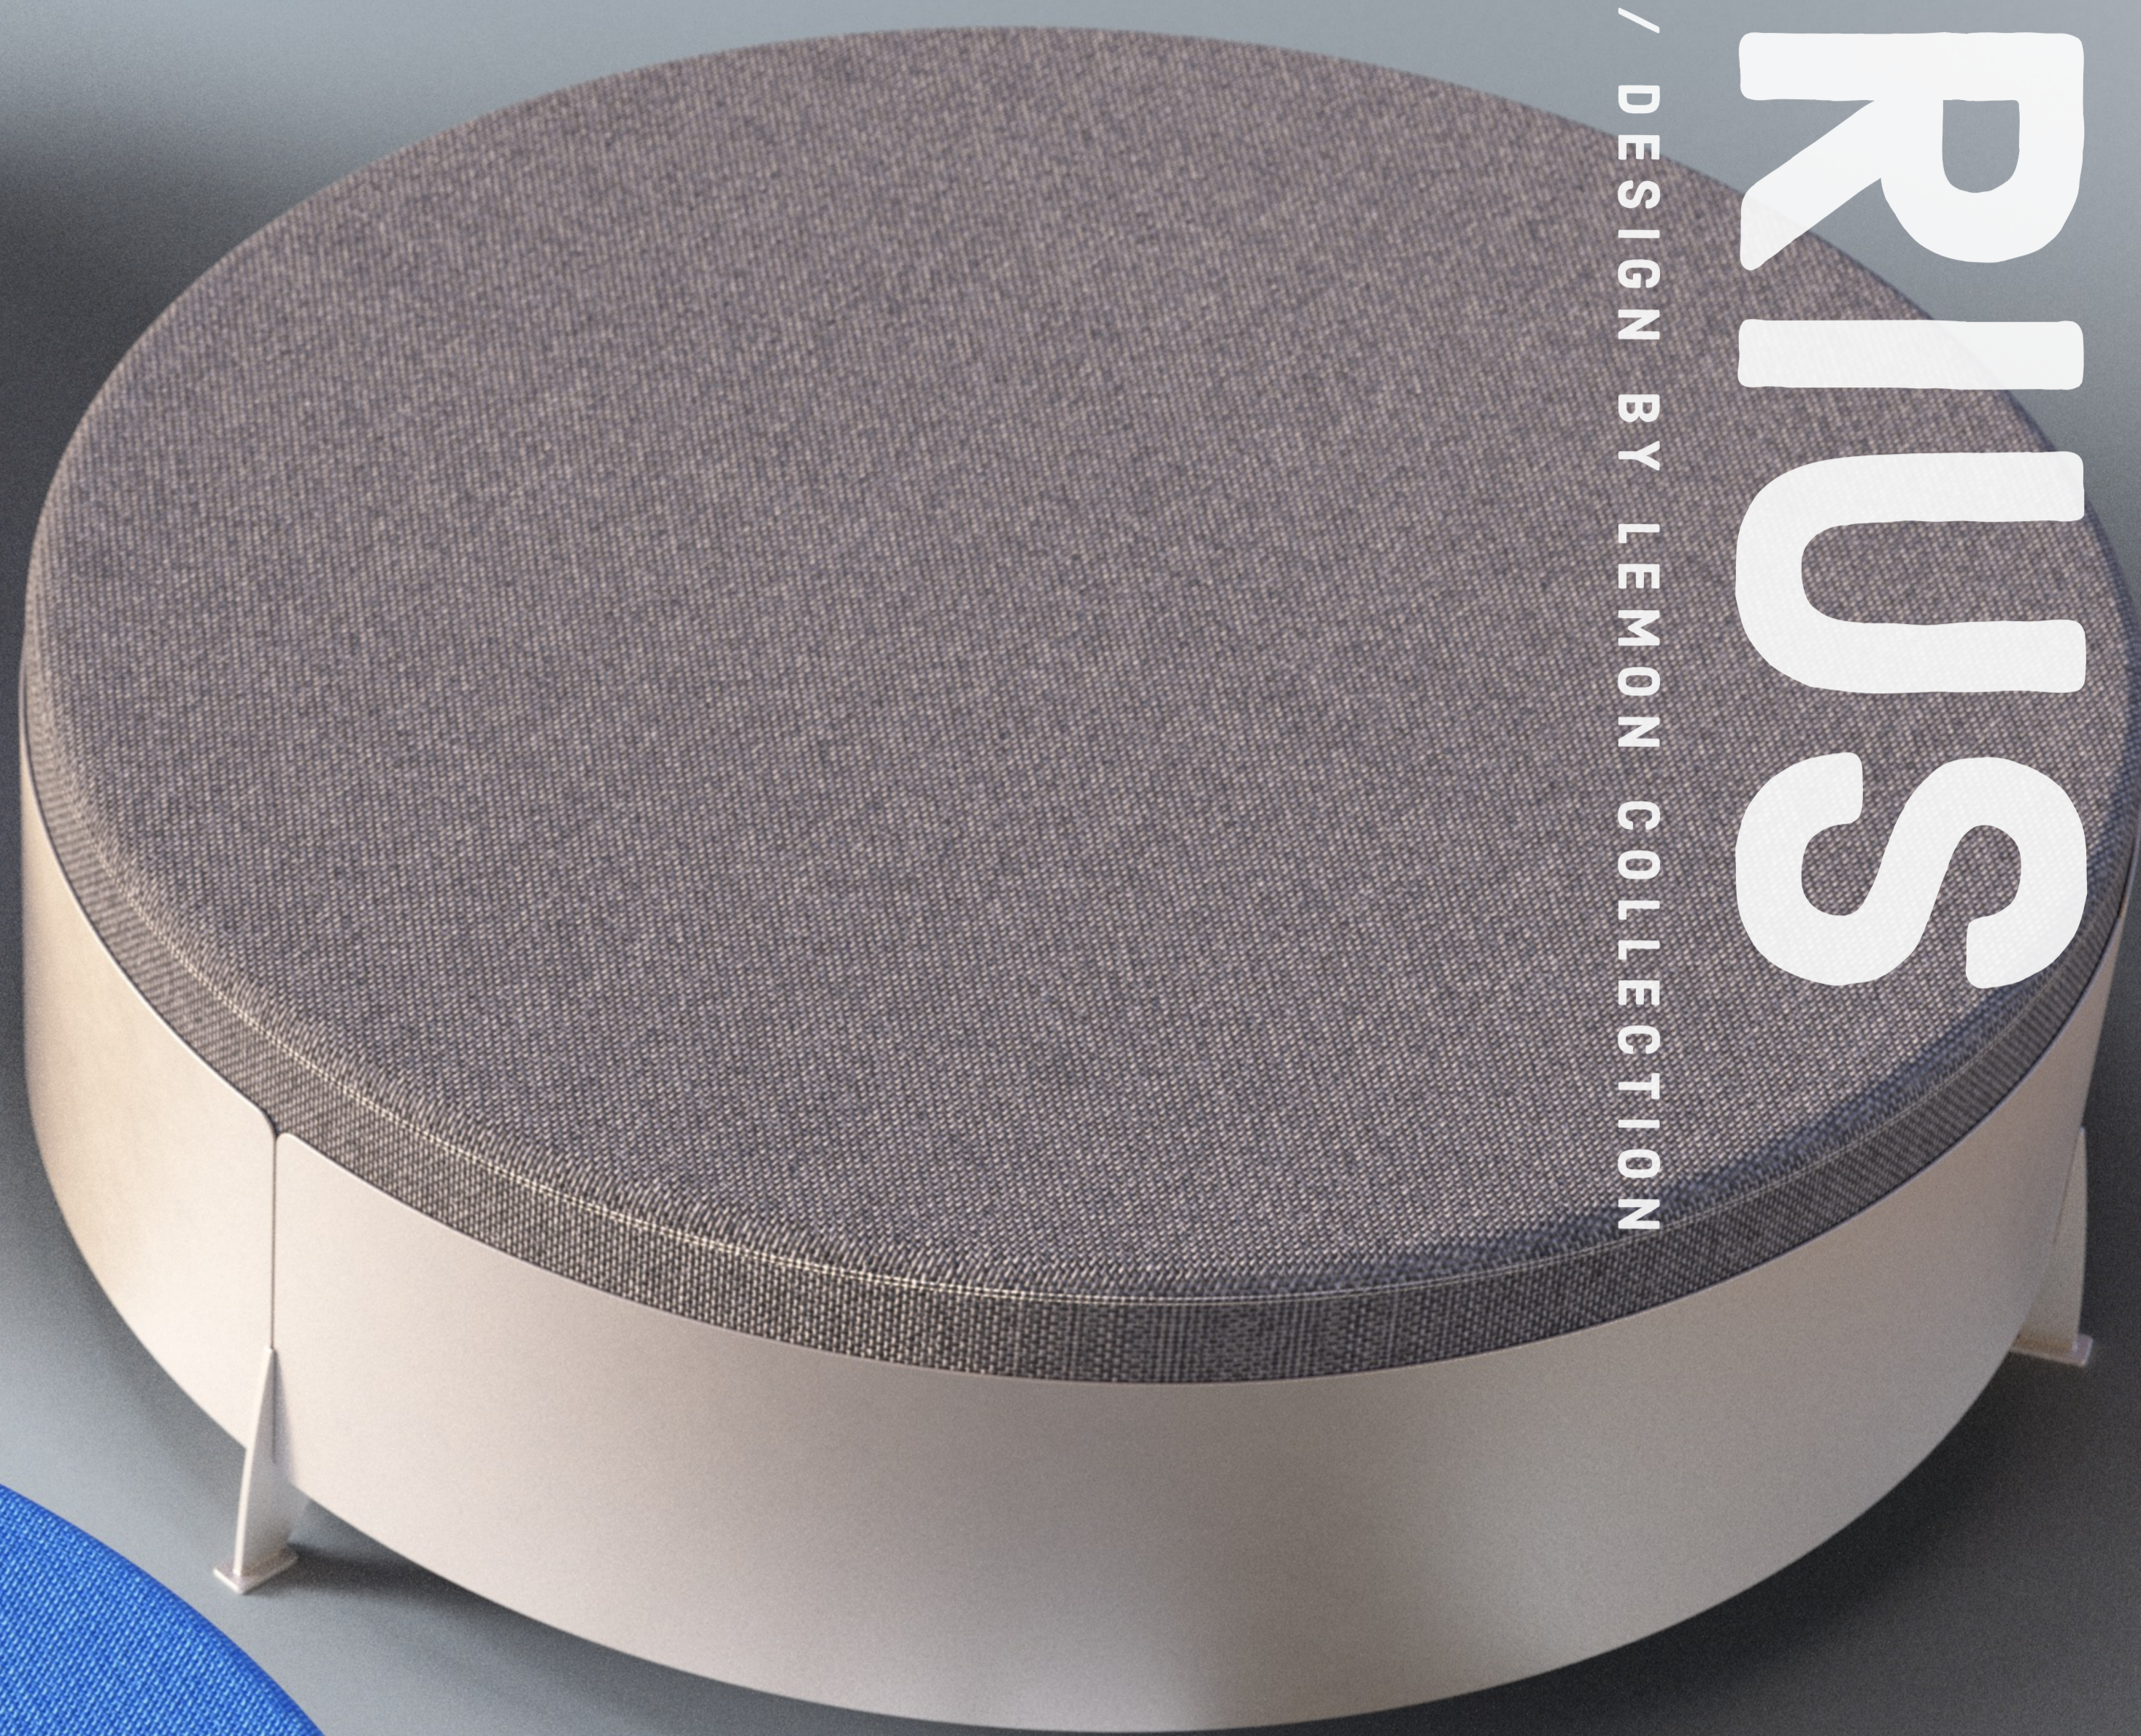

SIRIUS

SIRIUS T1 / DESIGN BY LEMON COLLECTION