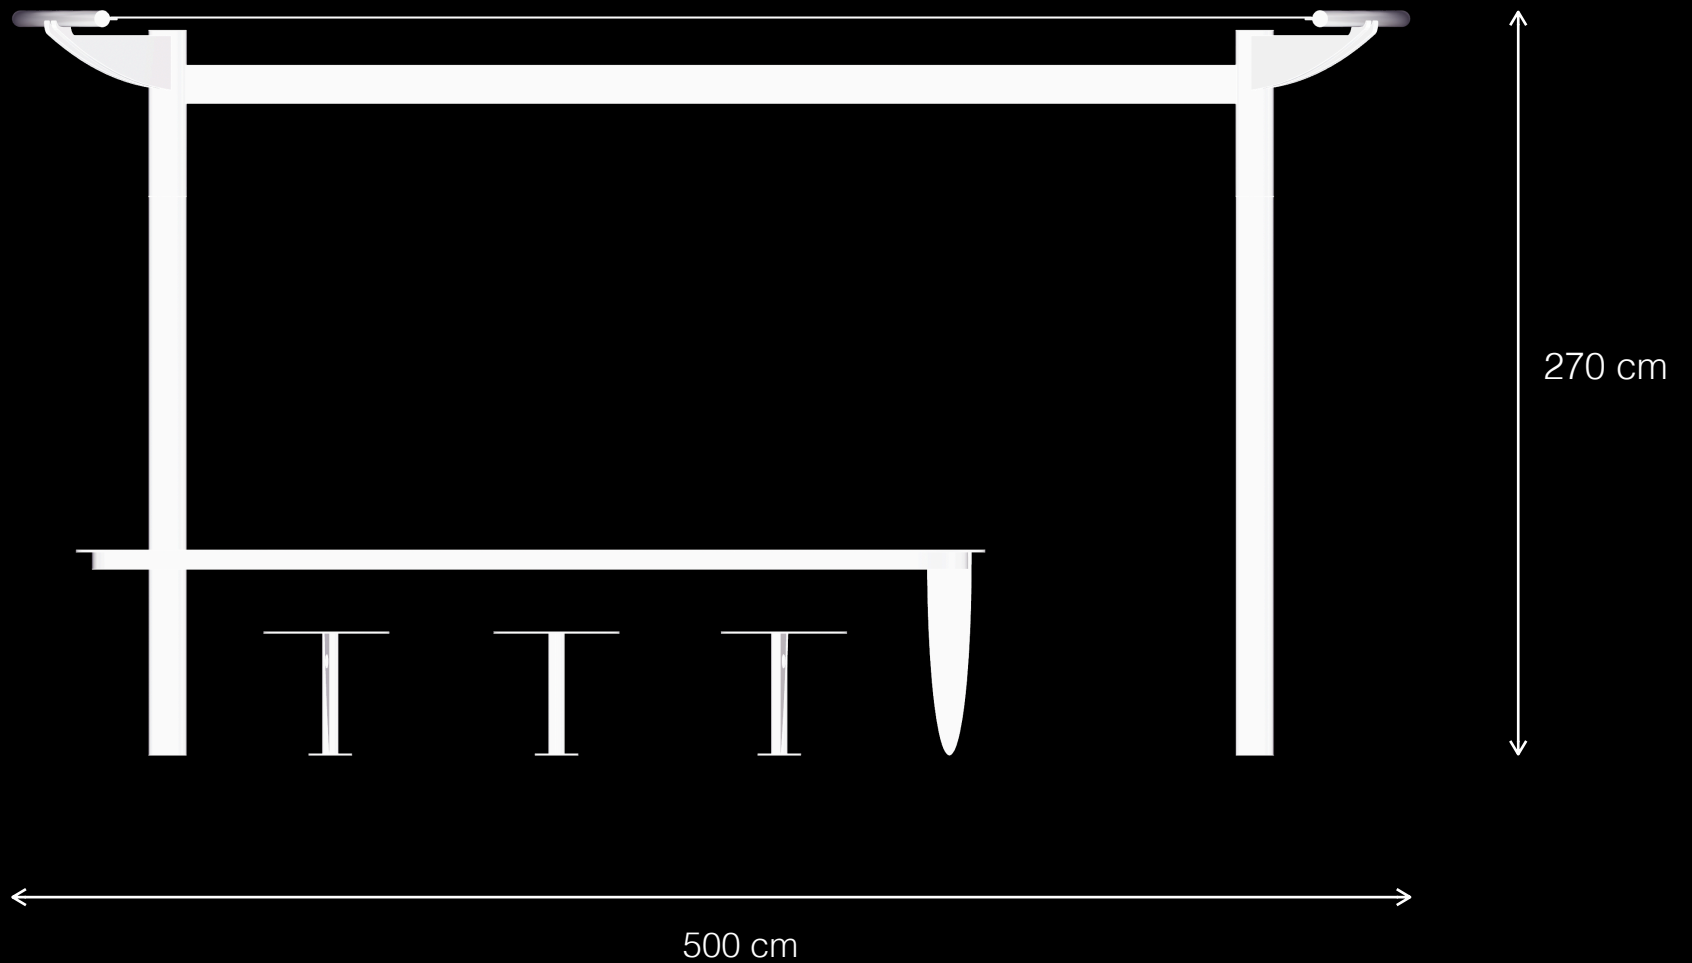

Sky T1

Shading System for Urban Spaces

LEMÓN™

Design by LEMON

Sky T1

Shading System for Urban Spaces

LEMÓN™

Design by LEMON