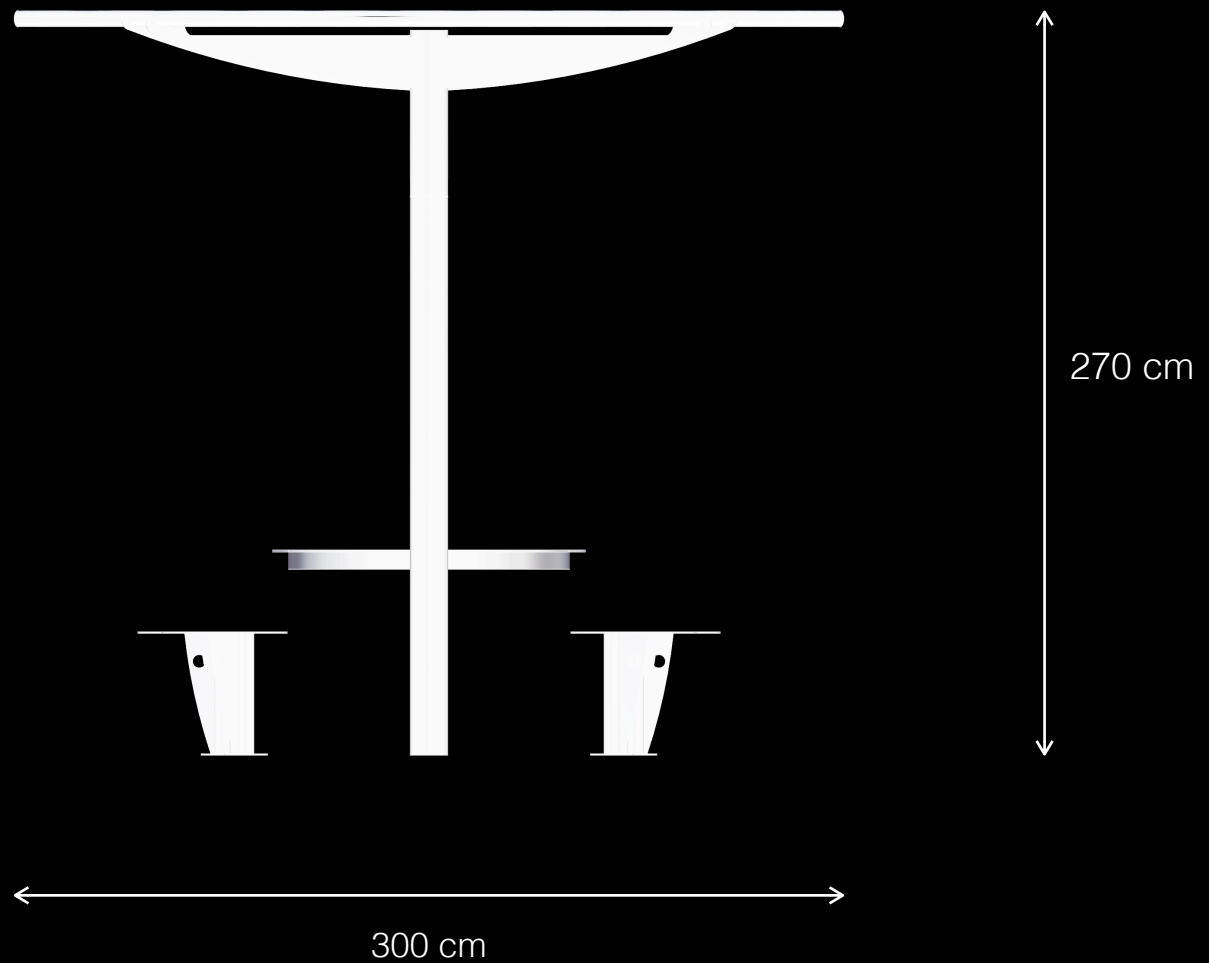

Sky T1

Shading System for Urban Spaces

LEMÓN™

Design by LEMON

Sky T1

Shading System for Urban Spaces

LEMÓN™

Design by LEMON