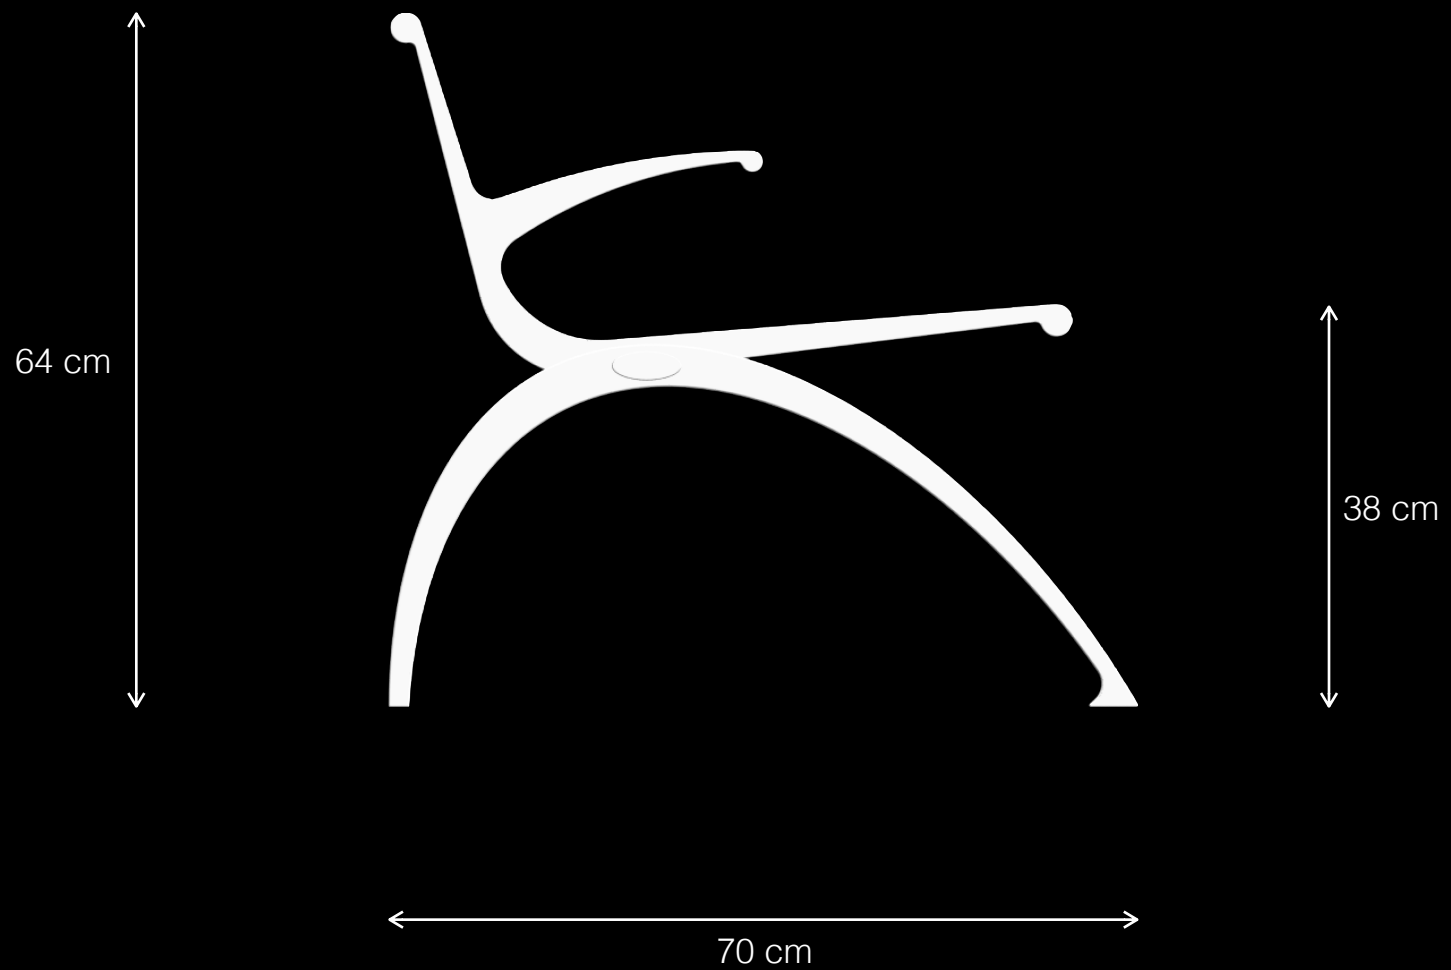

Sofia T1
Public Space Seating System

LEMÓN™

Design by LEMON

Sofia T1
Public Space Seating System

LEMÓN™
Design by LEMON

Sofia T1
Public Space Seating System

Design by LEMON

Materials & Finishes