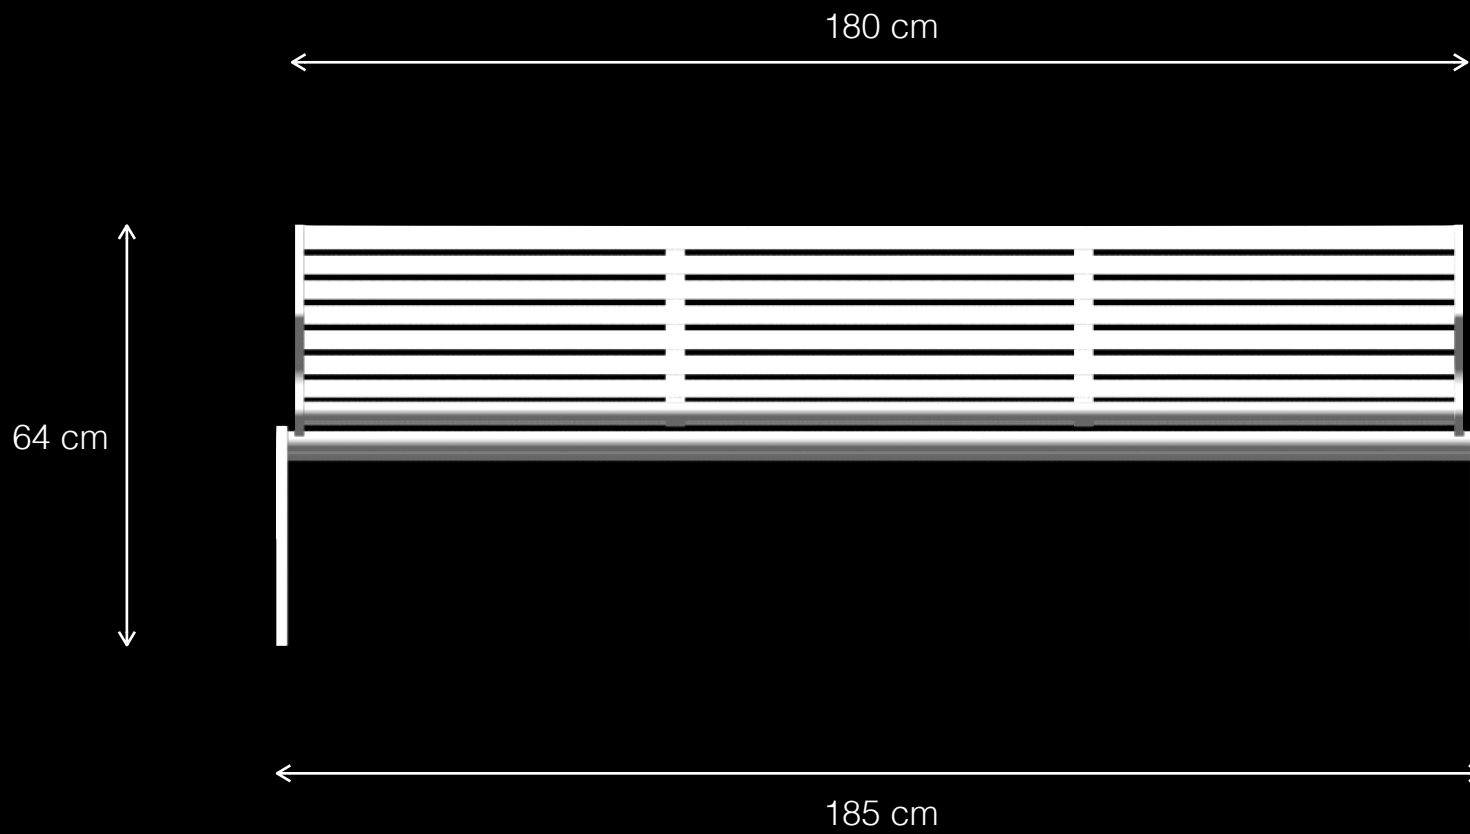

Sofia T1
Public Space Seating System

LEMÓN™

Design by LEMON

Sofia T1
Public Space Seating System

LEMÓN™
Design by LEMON

Sofia T1
Public Space Seating System

Design by LEMON

Materials & Finishes