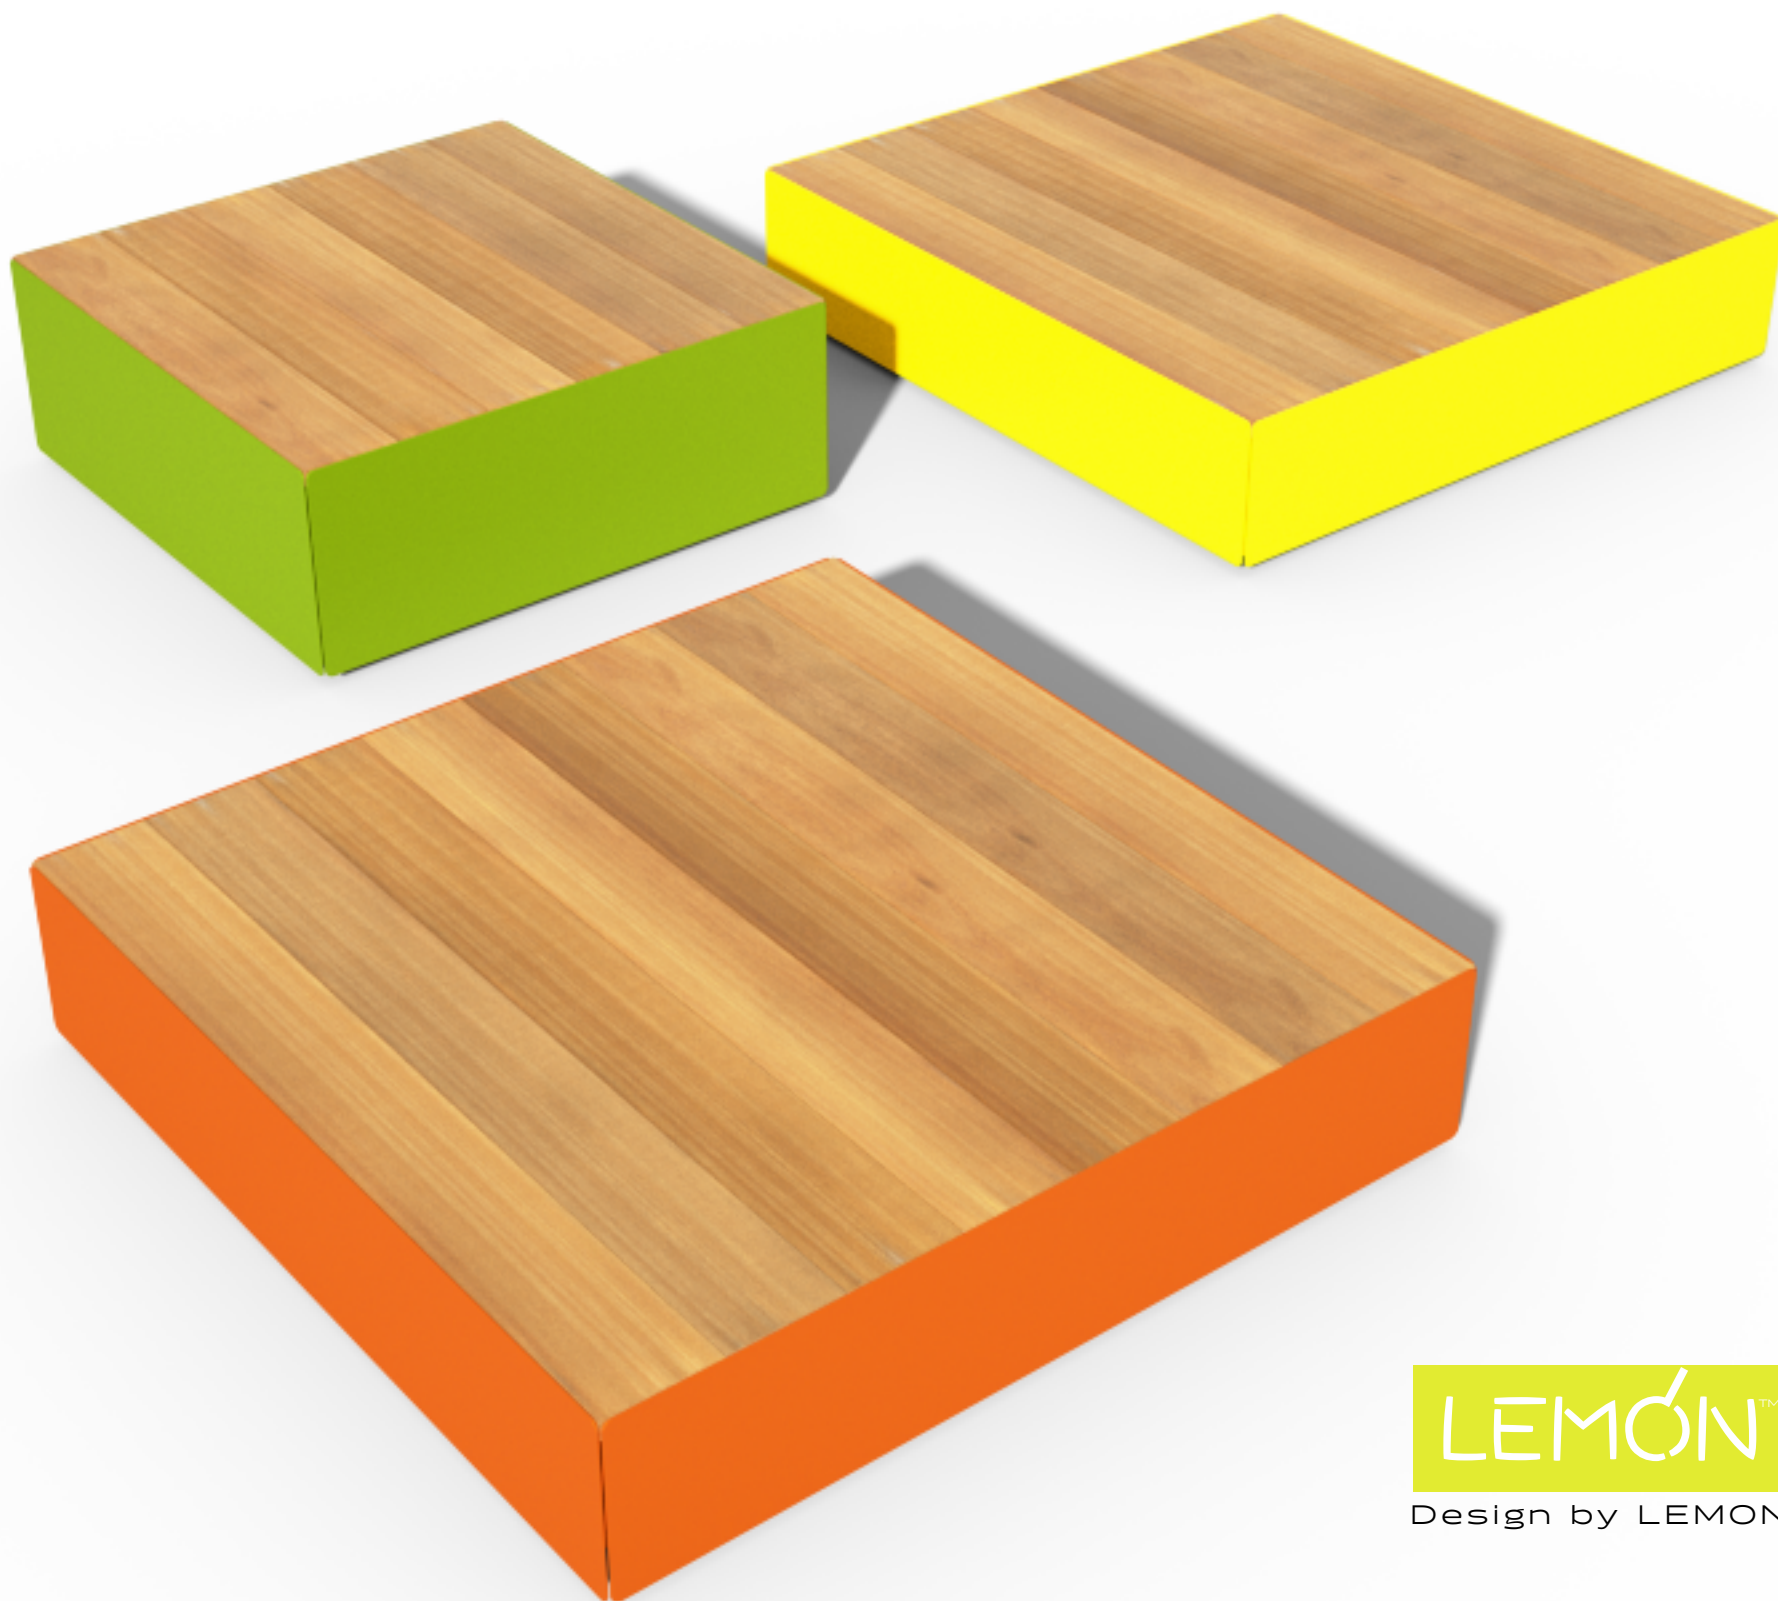

SoftBox T1

Urban Leisure Seating Elements

Design by LEMON