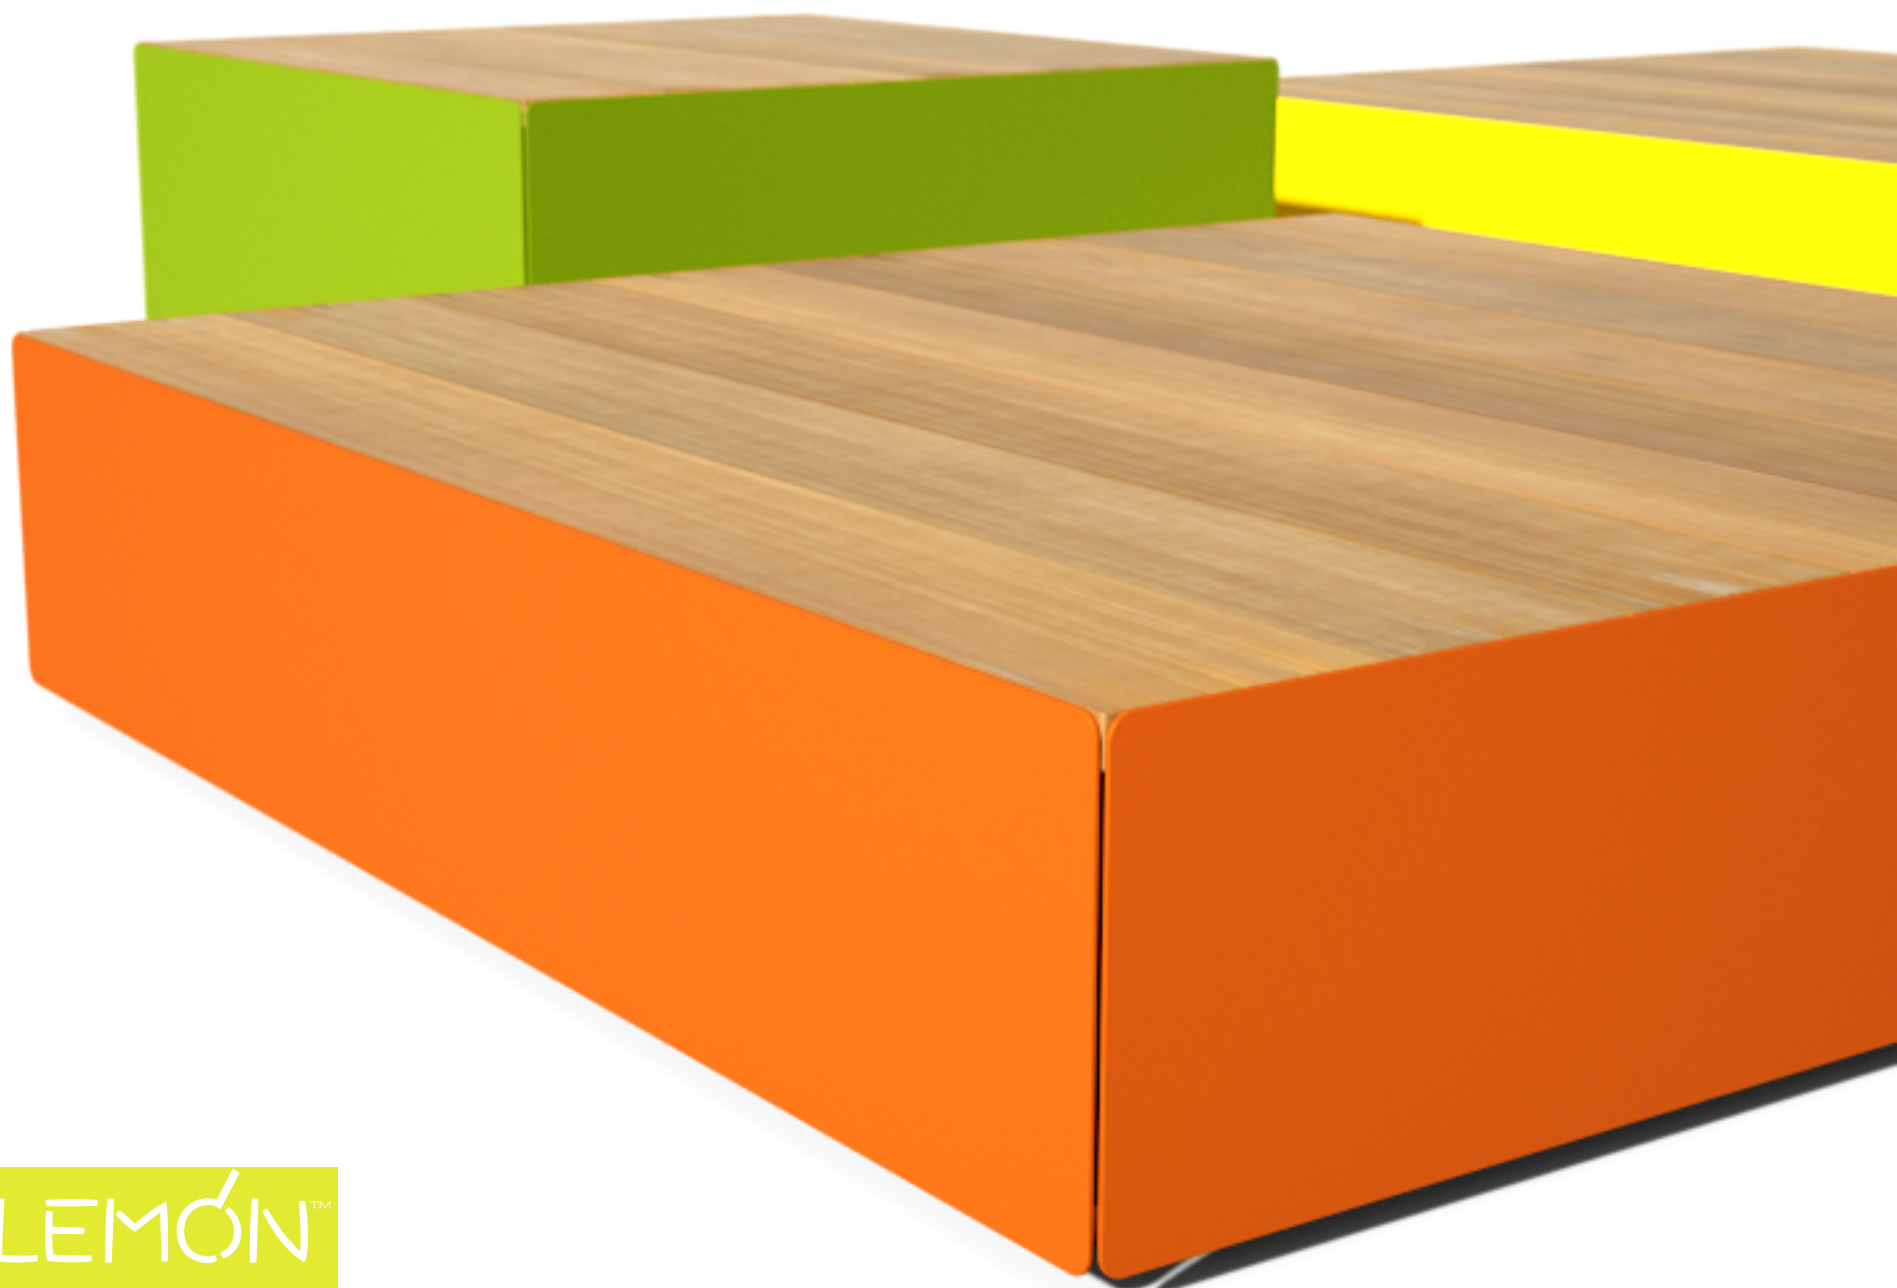

SoftBox

Urban Leisure Seating Elements

SoftBox is an elegant seating system for urban public spaces and garden environments. The system uses simple clean lines and made of high quality materials.

Design by LEMON

Urban Leisure Seating Elements

Design by LEMON

SoftBox T1

Urban Leisure Seating Elements

Design by LEMON

Materials & Finishes

Surface: Wood

Supports: Epoxy/Polyester Coated Metal