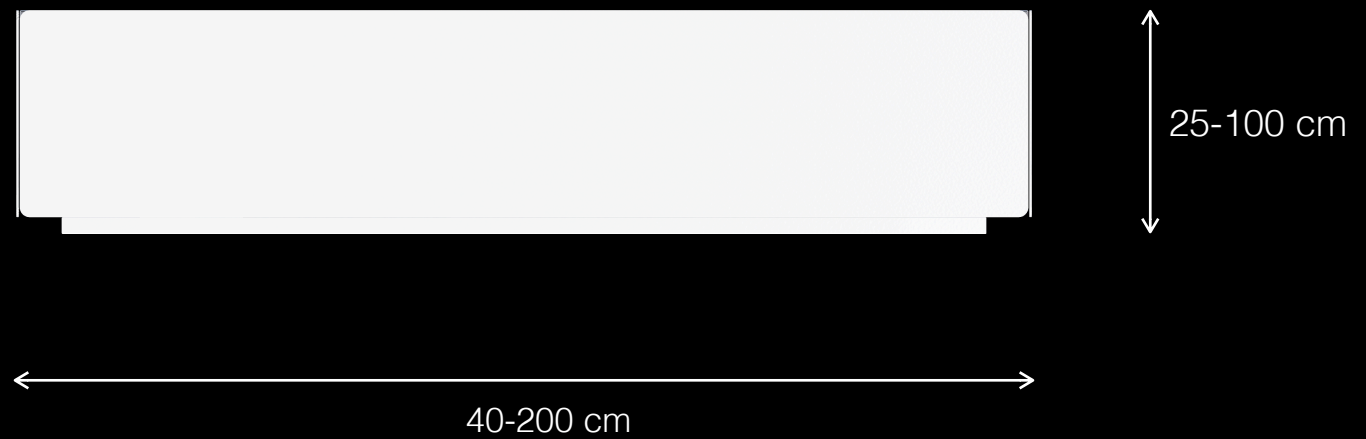

Urban Leisure Seating Elements

Design by LEMON

SoftBox T1

Urban Leisure Seating Elements

Design by LEMON

Materials & Finishes

Surface: Wood

Supports: Epoxy/Polyester Coated Metal