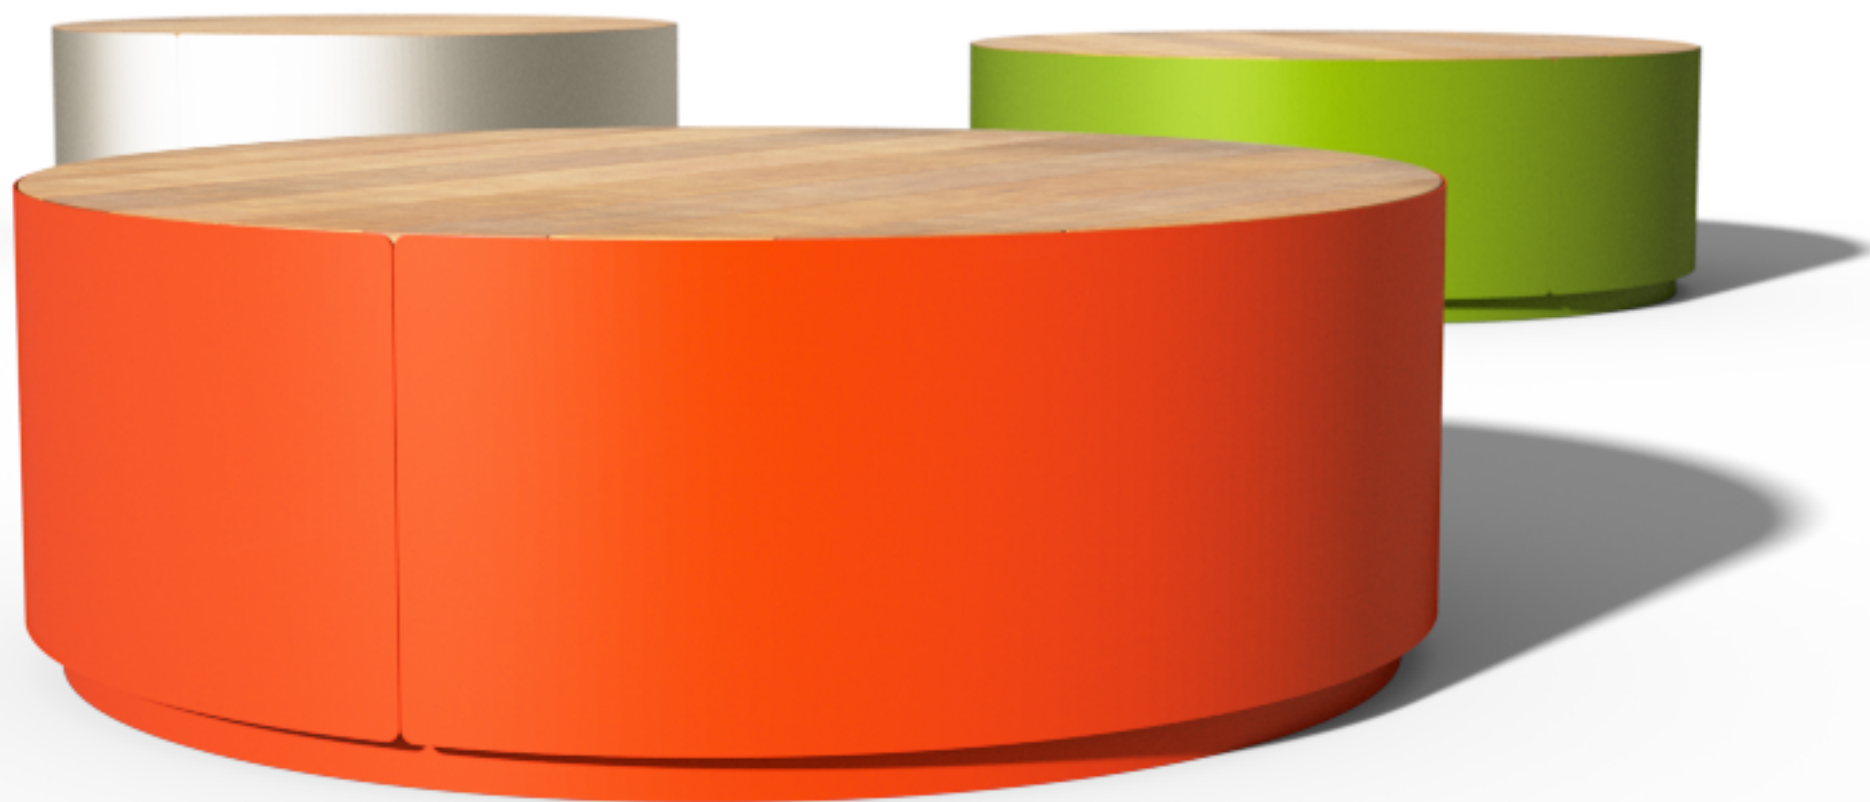

Urban Leisure Seating Elements

Soft is an elegant seating system for urban public spaces and garden environments. The system uses simple clean lines and made of high quality materials.

Design by LEMON

Soft

Urban Leisure Seating Elements

T 1

Design by LEMON

Soft T1

Urban Leisure Seating Elements

LEMÓN™
Design by LEMON

Soft T1

Urban Leisure Seating Elements

Design by LEMON

Soft T1

Urban Leisure Seating Elements

LEMÓN™
Design by LEMON

80-220 cm

Materials & Finishes

Architectural Concrete

U P S C A L E
U R B A N
F U R N I T U R E