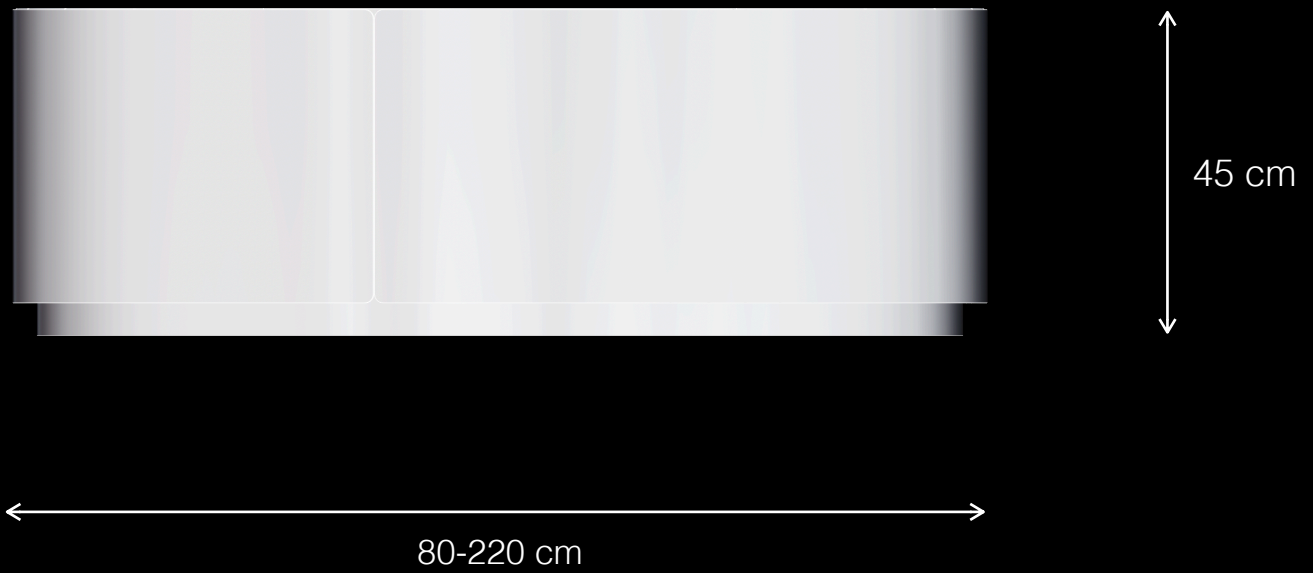

Design by LEMON

Soft T1

Urban Leisure Seating Elements

LEMÓN™
Design by LEMON

80-220 cm

Materials & Finishes

Architectural Concrete

U P S C A L E
U R B A N
F U R N I T U R E