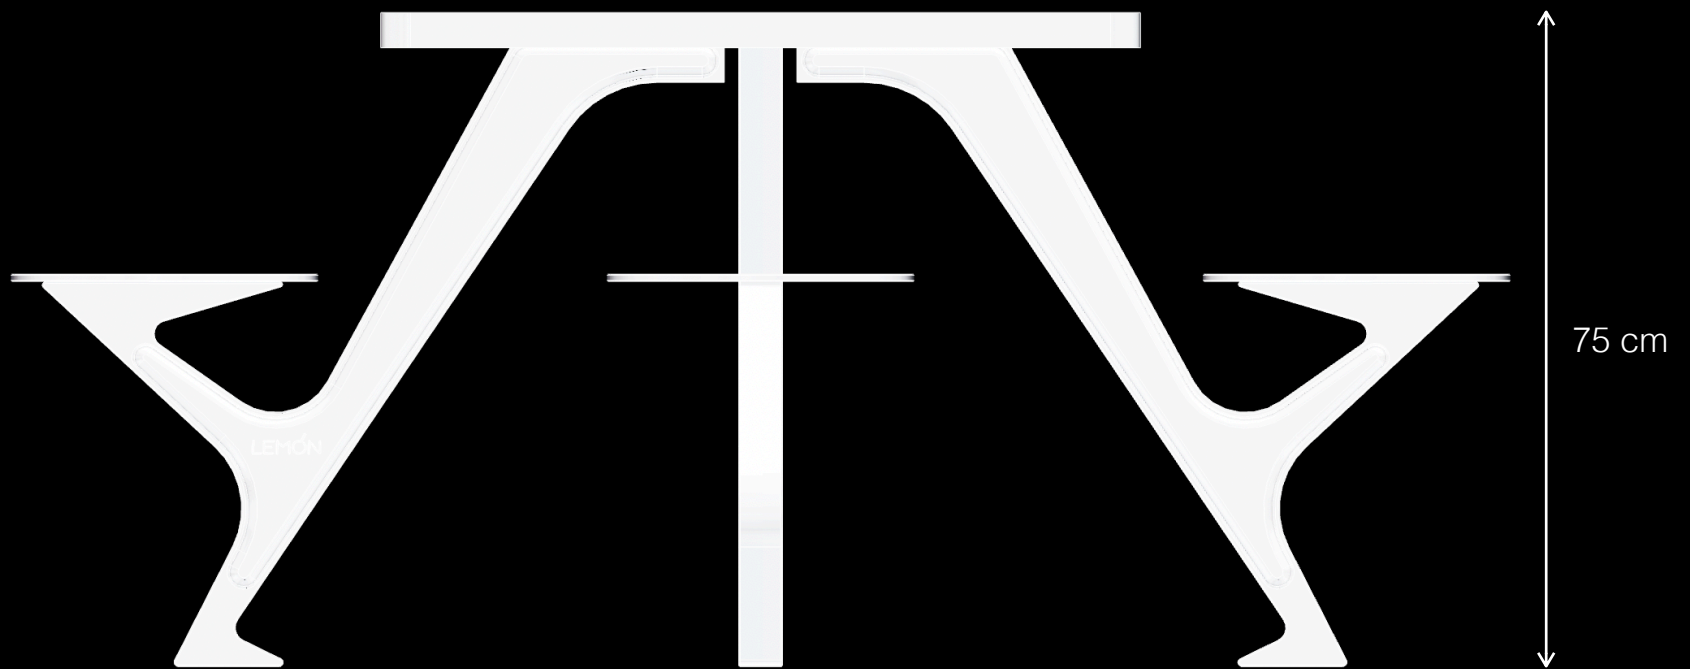

# Sparklet T 1 & T2

Urban Leisure Table Elements

LEMÓN™

Design by LEMON