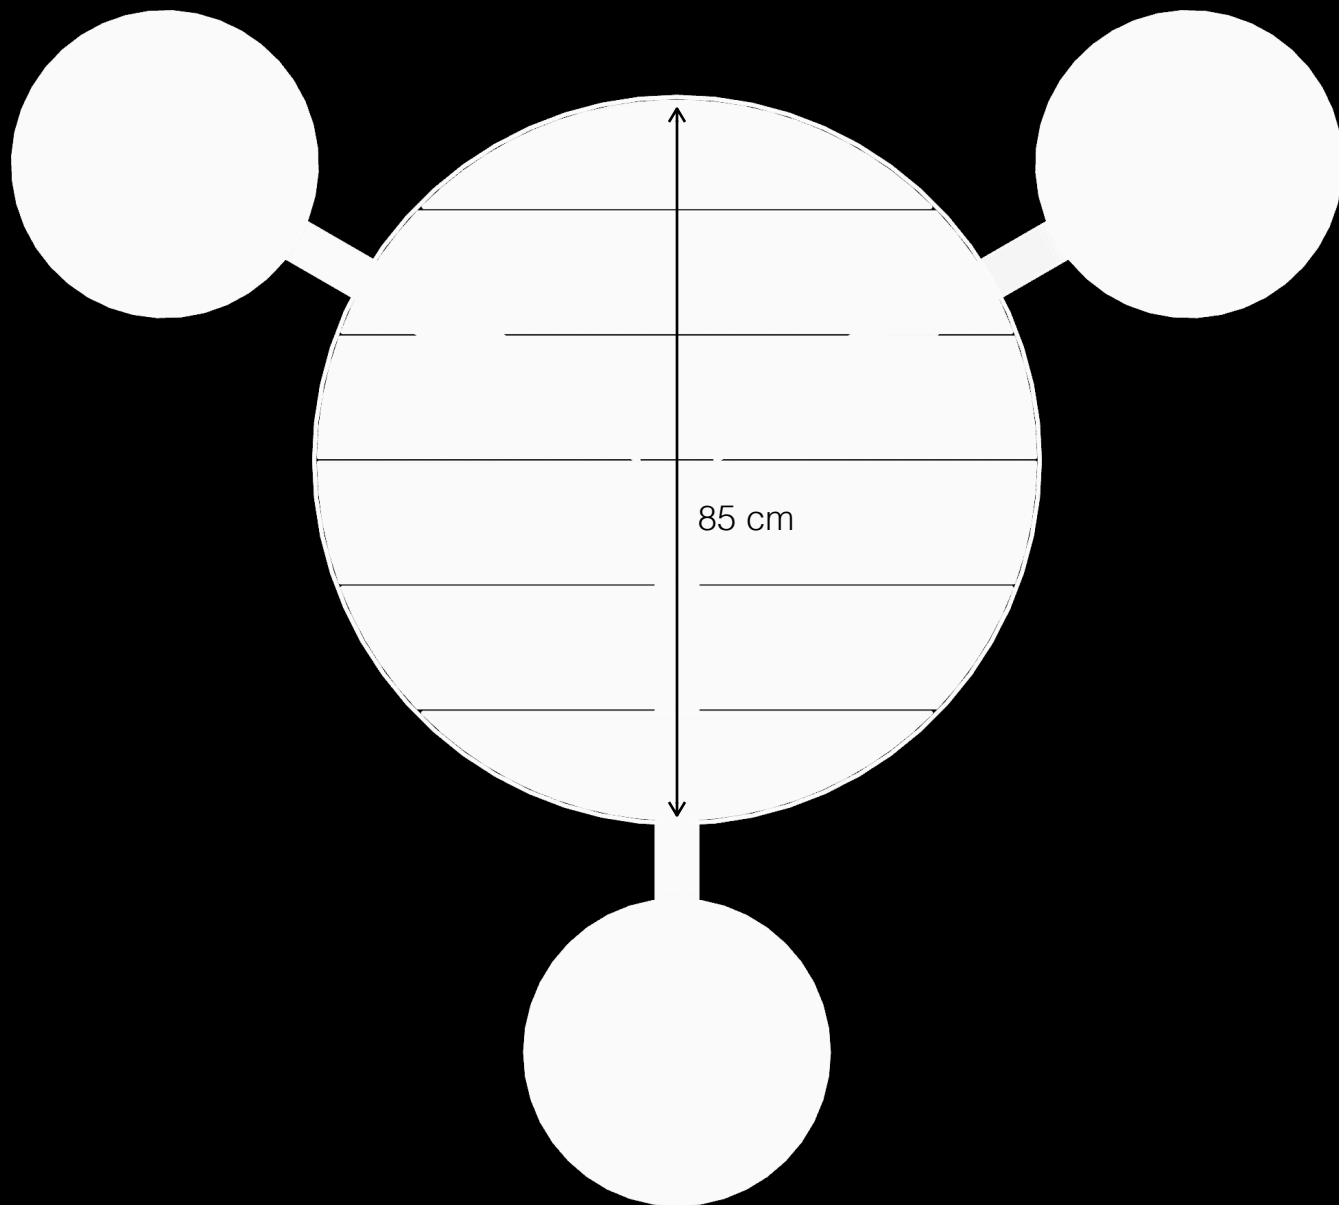

# Sparklet T 1 & T2

Urban Leisure Table Elements

LEMÓN™

Design by LEMON