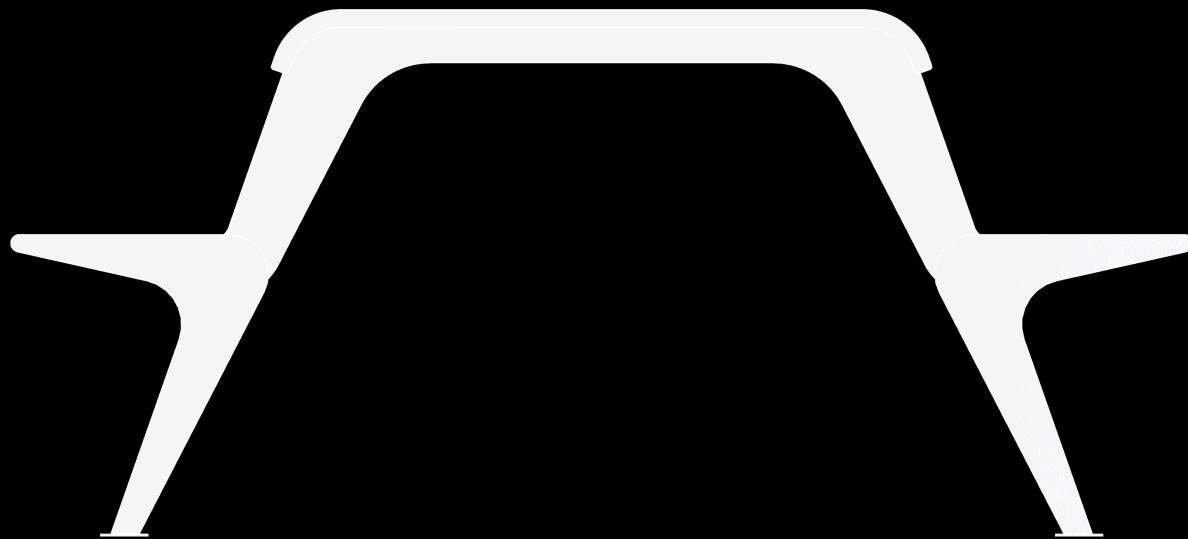

Spider

Urban Leisure Table Elements

T 1

Design by LEMON