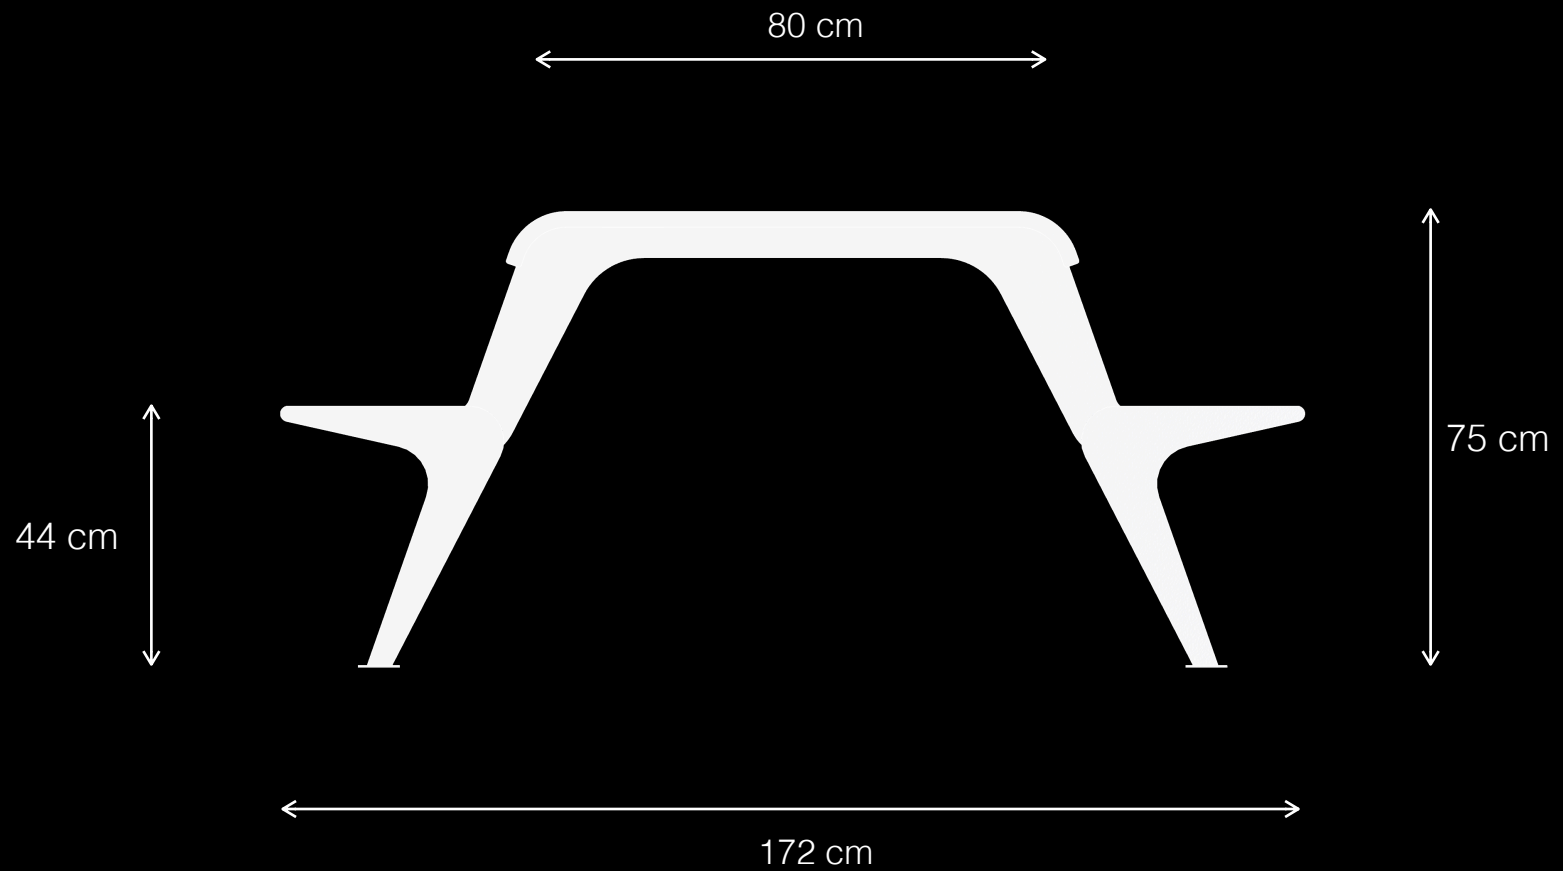

LEMÓN™

Design by LEMON

Spider T1

Urban Leisure Table Elements

LEMÓN™

Design by LEMON

Materials & Finishes

Base: Epoxy/Polyester Coated Metal
/Aluminum