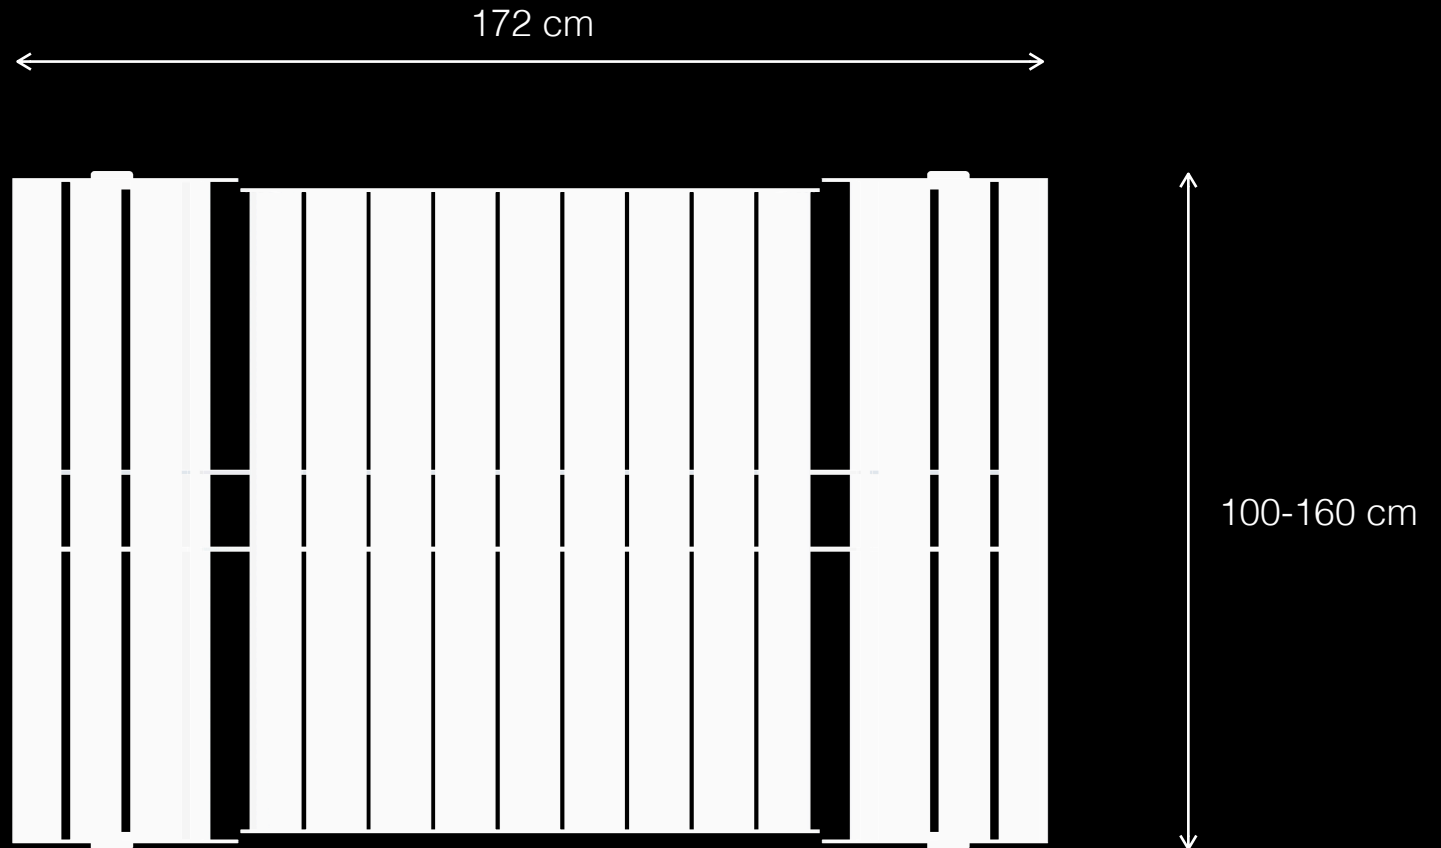

LEMÓN™

Design by LEMON

Spider T1

Urban Leisure Table Elements

LEMÓN™

Design by LEMON

Materials & Finishes

Base: Epoxy/Polyester Coated Metal
/Aluminum