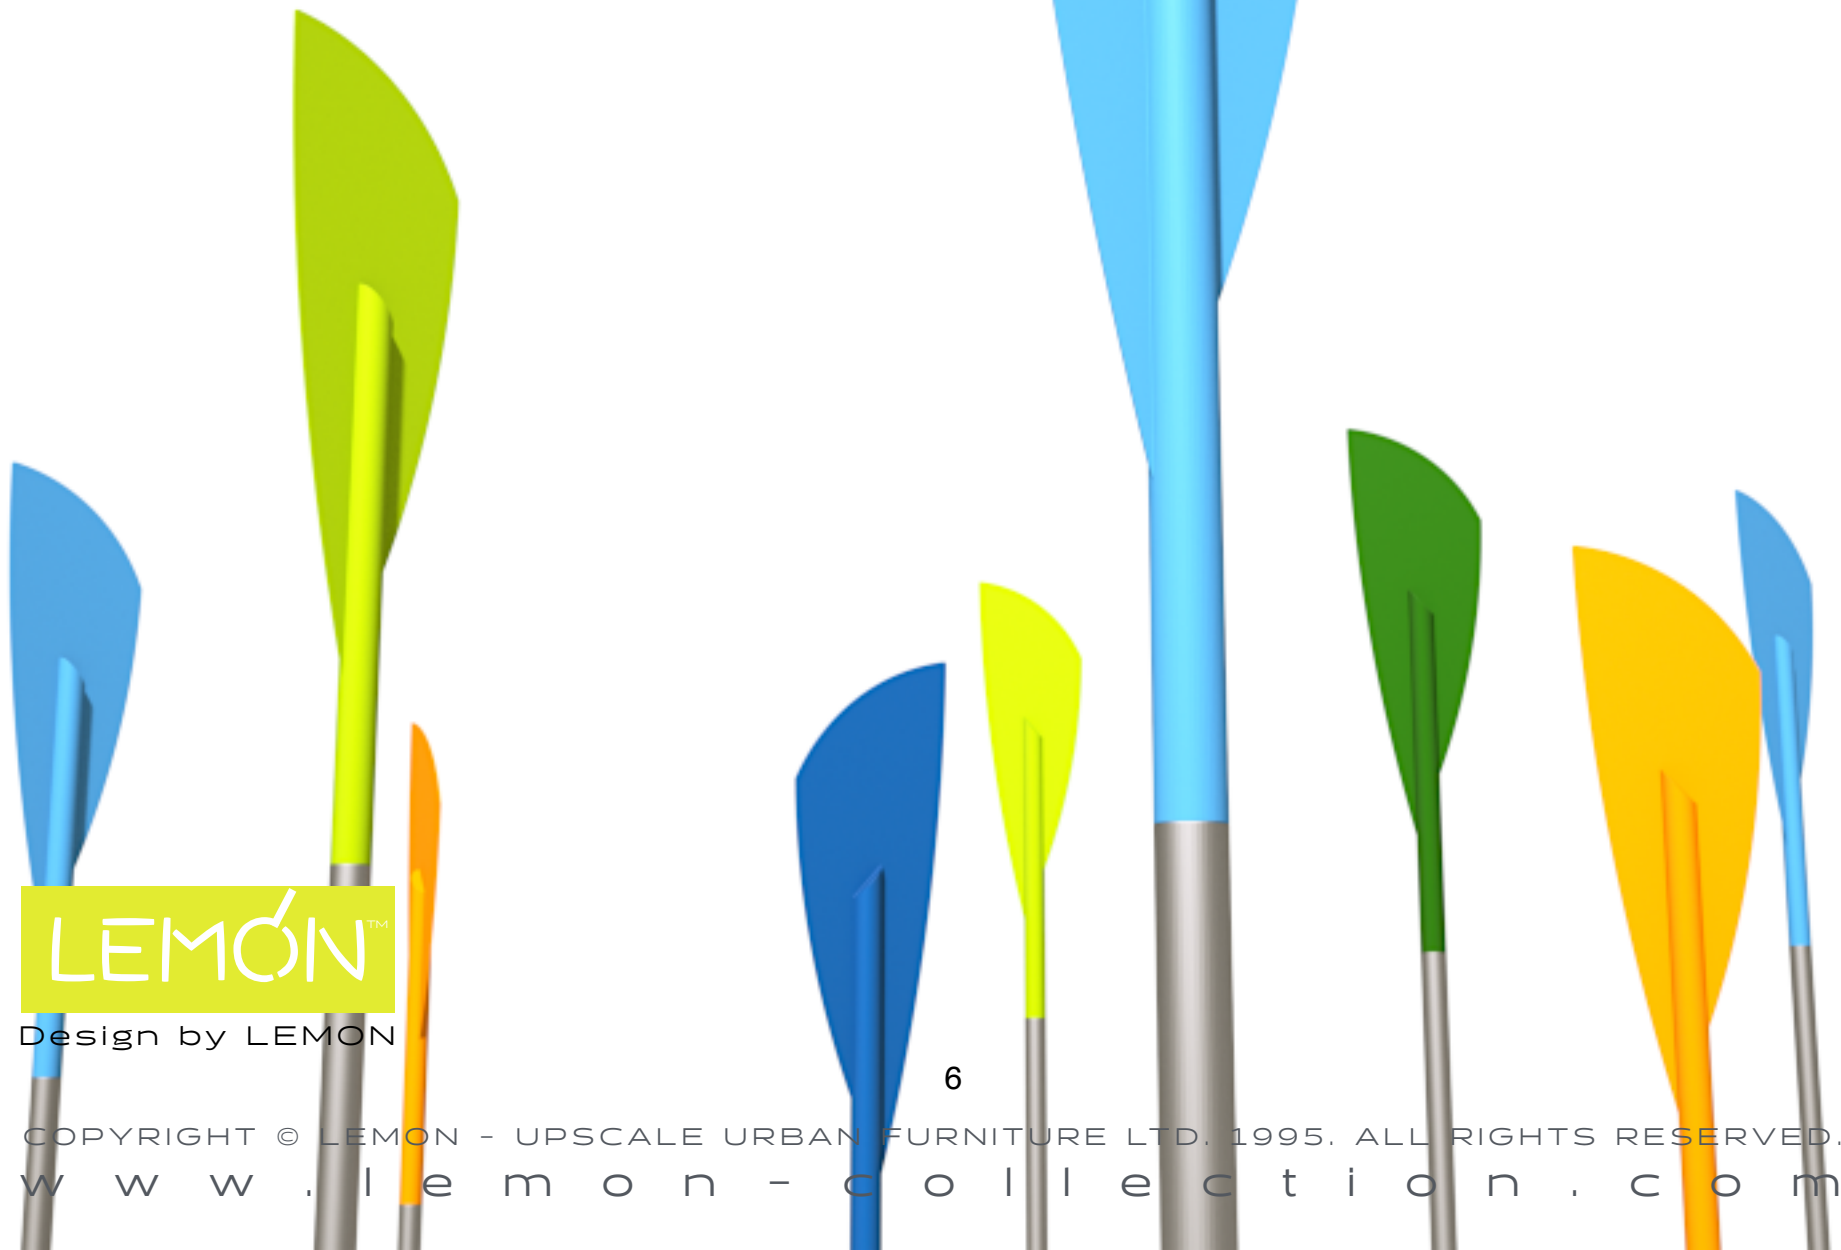

Spin T1

Abstract Urban Elements

LEMÓN™

Design by LEMON

6

COPYRIGHT © LEMON - UPSCALE URBAN FURNITURE LTD. 1995. ALL RIGHTS RESERVED.

www.lemon-collection.com