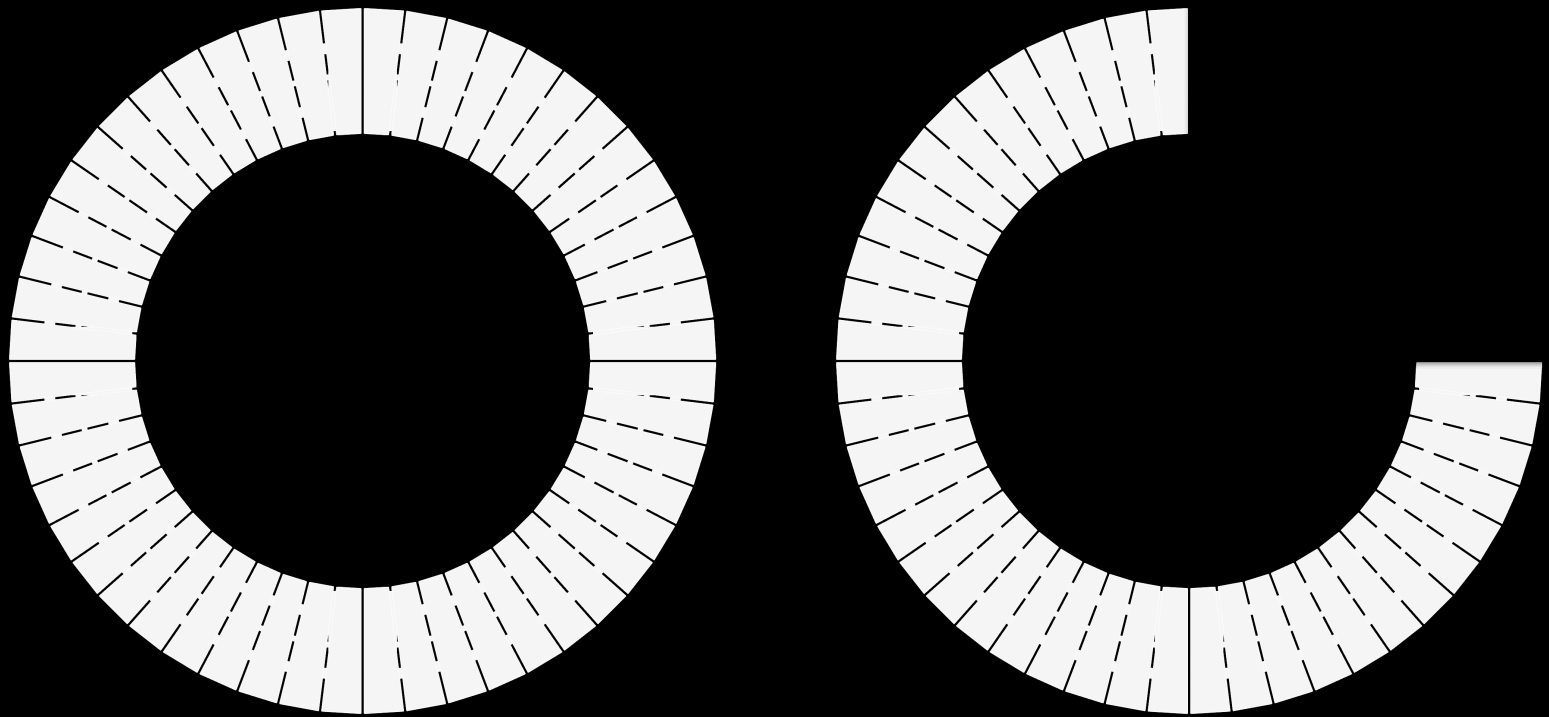

Spiral

Urban Leisure Seating Elements

T 1

Design by LEMON

COPYRIGHT © LEMON - UPSCALE URBAN FURNITURE LTD. 1995. ALL RIGHTS RESERVED.

w w w . l e m o n - c o l l e c t i o n . c o m