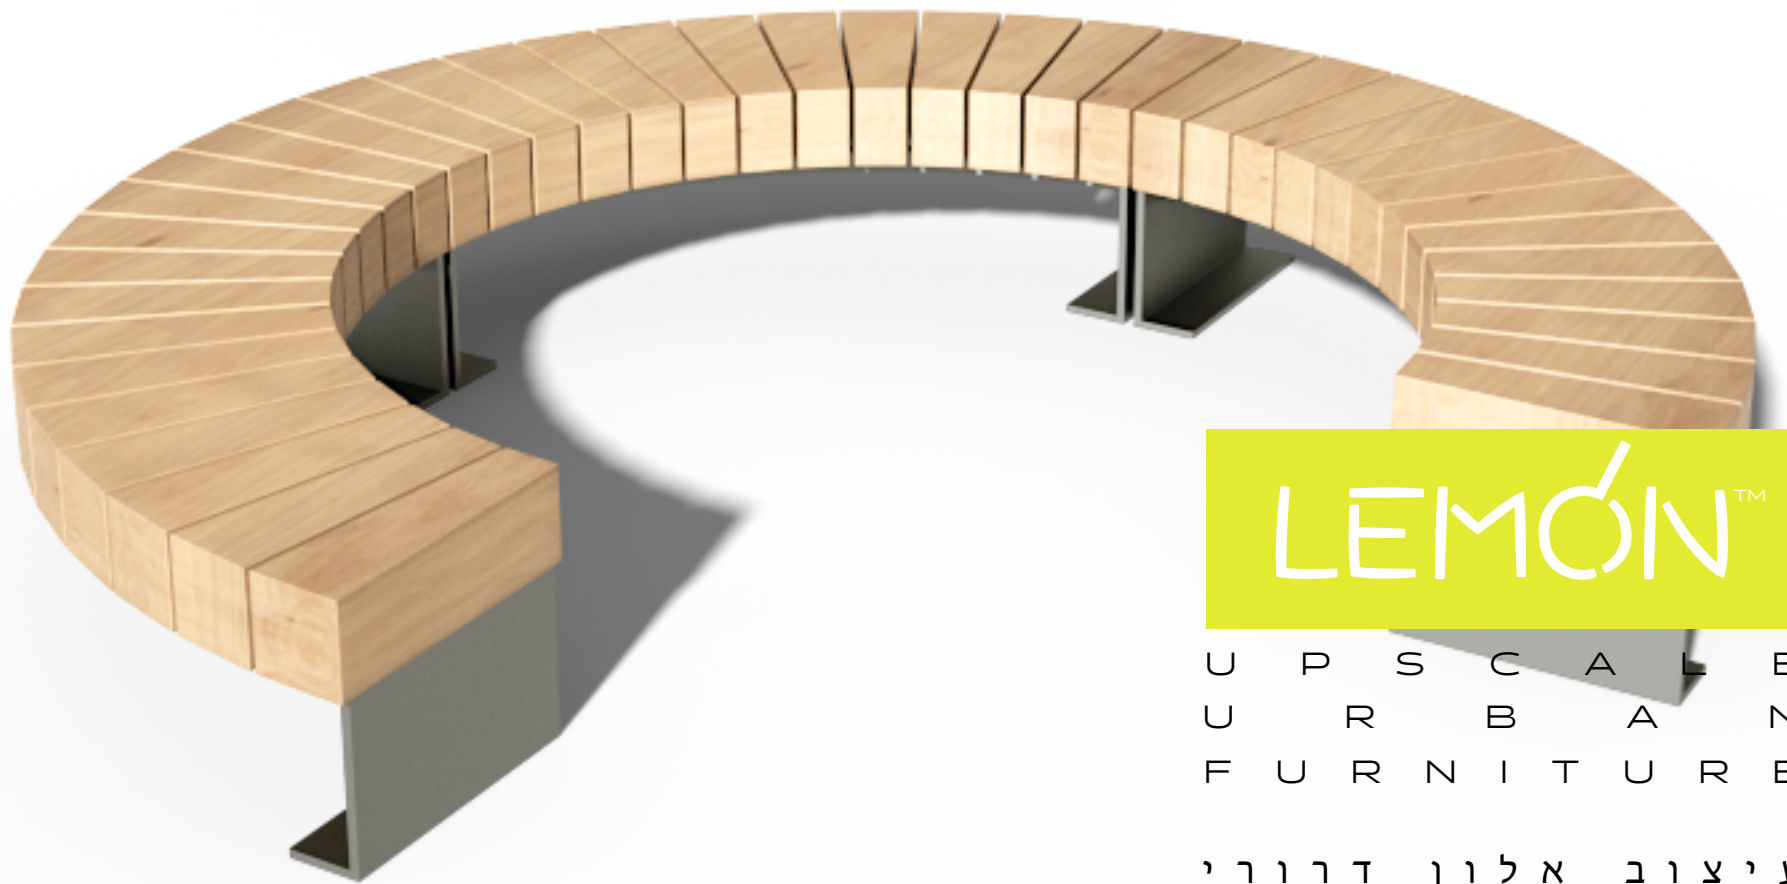

# Spiral

Urban Leisure Seating Elements

LEMÓN™

U P S C A L E  
U R B A N  
F U R N I T U R E

עיצוב אלון דרון

I N N O V A T I O N I N T H E P U B L I C S P A C E

רִיחוּט אורבני ייחודי

# Spiral

Urban Leisure Seating Elements

Spiral is an elegant seating system for urban public spaces and garden environments. The system uses simple clean lines and made of high quality materials.

Design by LEMON

# Spiral T1

Urban Leisure Seating Elements

**LEMÓN™**  
Design by LEMON

# Spiral T1

Urban Leisure Seating Elements

**LEMÓN™**  
Design by LEMON

39-45 cm

200-350 cm