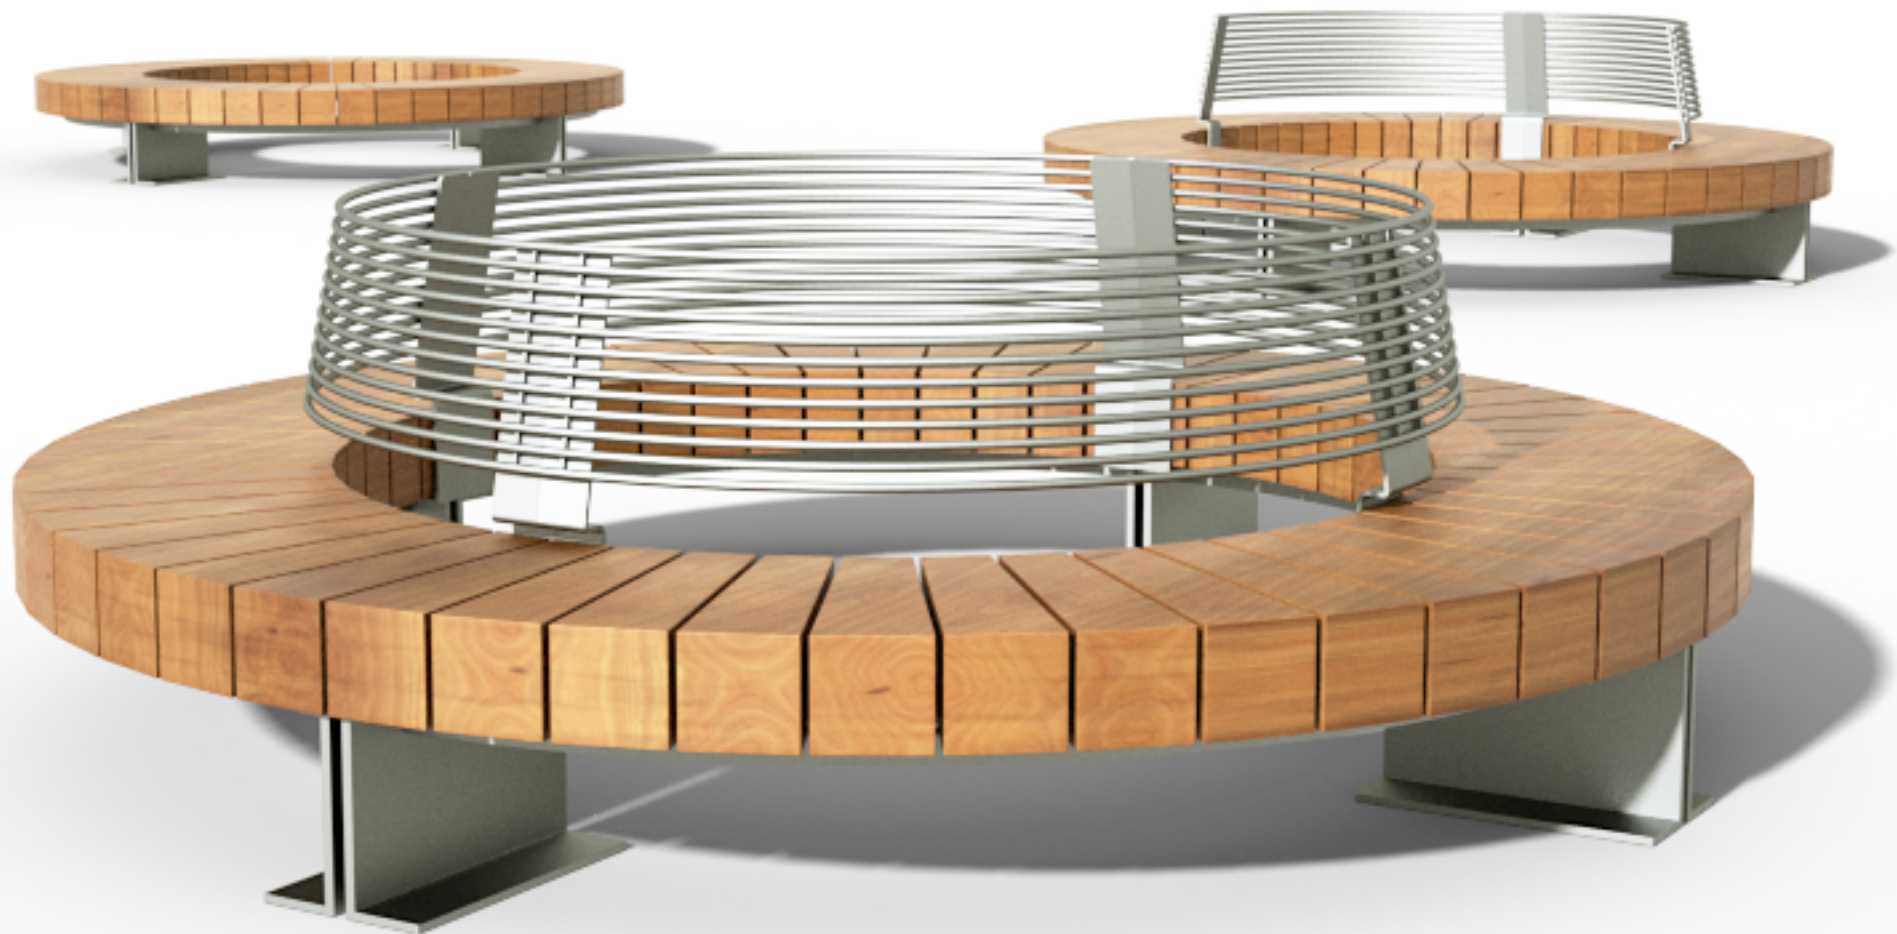

# Spiral

Urban Leisure Seating Elements

Spiral is an elegant seating system for urban public spaces and garden environments. The system uses simple clean lines and made of high quality materials.

Design by LEMON

# Spiral T1

Urban Leisure Seating Elements

**LEMÓN™**  
Design by LEMON

# Spiral T1

Urban Leisure Seating Elements

LEMÓN™

Design by LEMON

# Spiral T1

Urban Leisure Seating Elements

**LEMÓN™**  
Design by LEMON

39-45 cm

200-350 cm