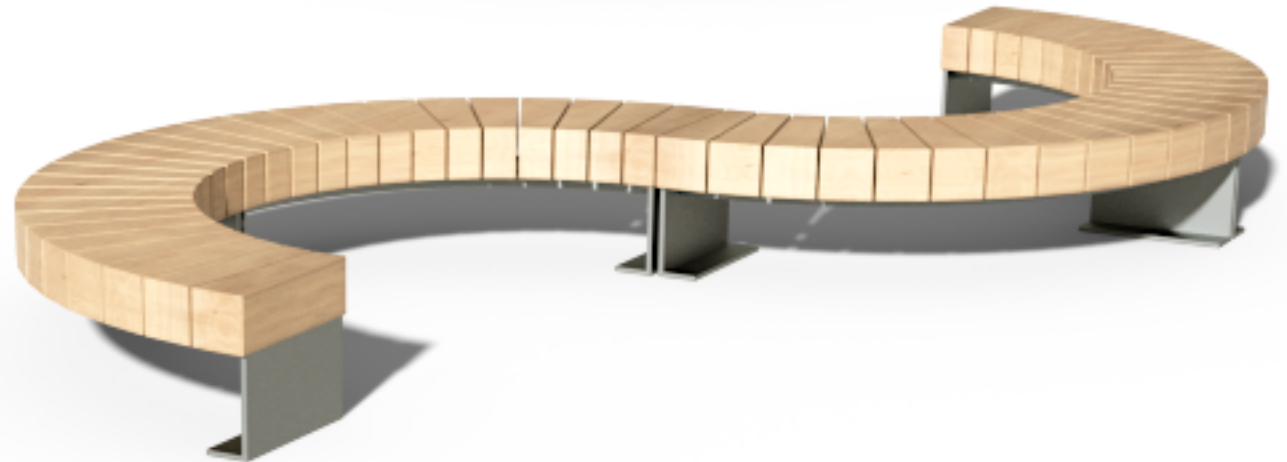

# Spiral

Urban Leisure Seating Elements

LEMÓN™

U P S C A L E  
U R B A N  
F U R N I T U R E

עיצוב אלון דרון

I N N O V A T I O N I N T H E P U B L I C S P A C E

רִיחוּט אורבני ייחודי

# Spiral

Urban Leisure Seating Elements

Spiral is an elegant seating system for urban public spaces and garden environments. The system uses simple clean lines and made of high quality materials.

Design by LEMON

# Spiral T1

Urban Leisure Seating Elements

**LEMÓN™**  
Design by LEMON

# Spiral T1

Urban Leisure Seating Elements

**LEMÓN™**  
Design by LEMON

39-45 cm

200-350 cm