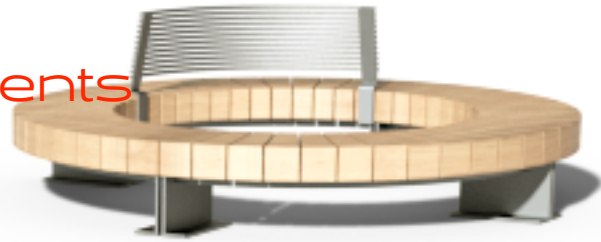

# Spiral

Urban Leisure Seating Elements

LEMÓN™

U P S C A L E  
U R B A N  
F U R N I T U R E

עיצוב אלון דרון

I N N O V A T I O N I N T H E P U B L I C S P A C E

רִיחוּט אורבני ייחודי

# Spiral

Urban Leisure Seating Elements

Spiral is an elegant seating system for urban public spaces and garden environments. The system uses simple clean lines and made of high quality materials.

Design by LEMON

# Spiral T1

Urban Leisure Seating Elements

**LEMÓN™**  
Design by LEMON

39-45 cm

200-350 cm