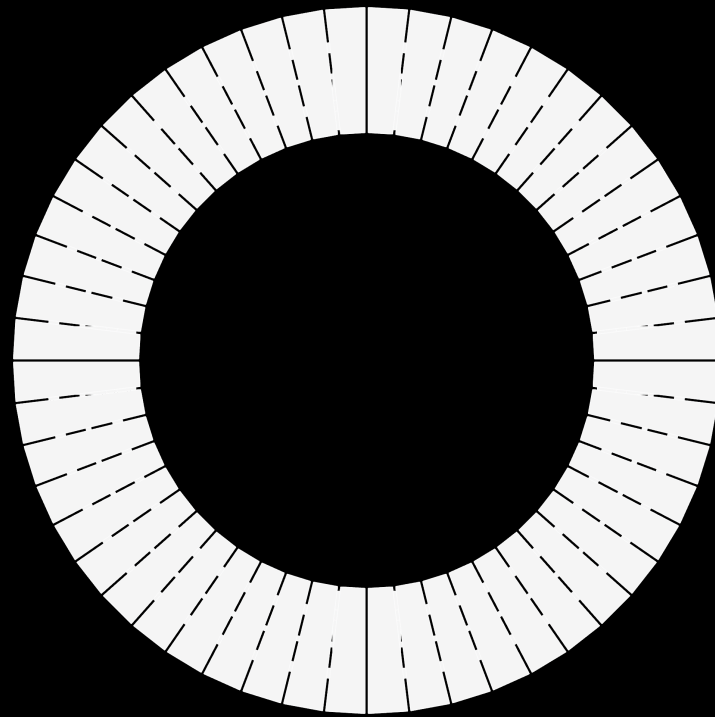

# Spiral

Urban Leisure Seating Elements

Spiral is an elegant seating system for urban public spaces and garden environments. The system uses simple clean lines and made of high quality materials.

Design by LEMON

# Spiral T1

Urban Leisure Seating Elements

**LEMÓN™**  
Design by LEMON

39-45 cm

200-350 cm