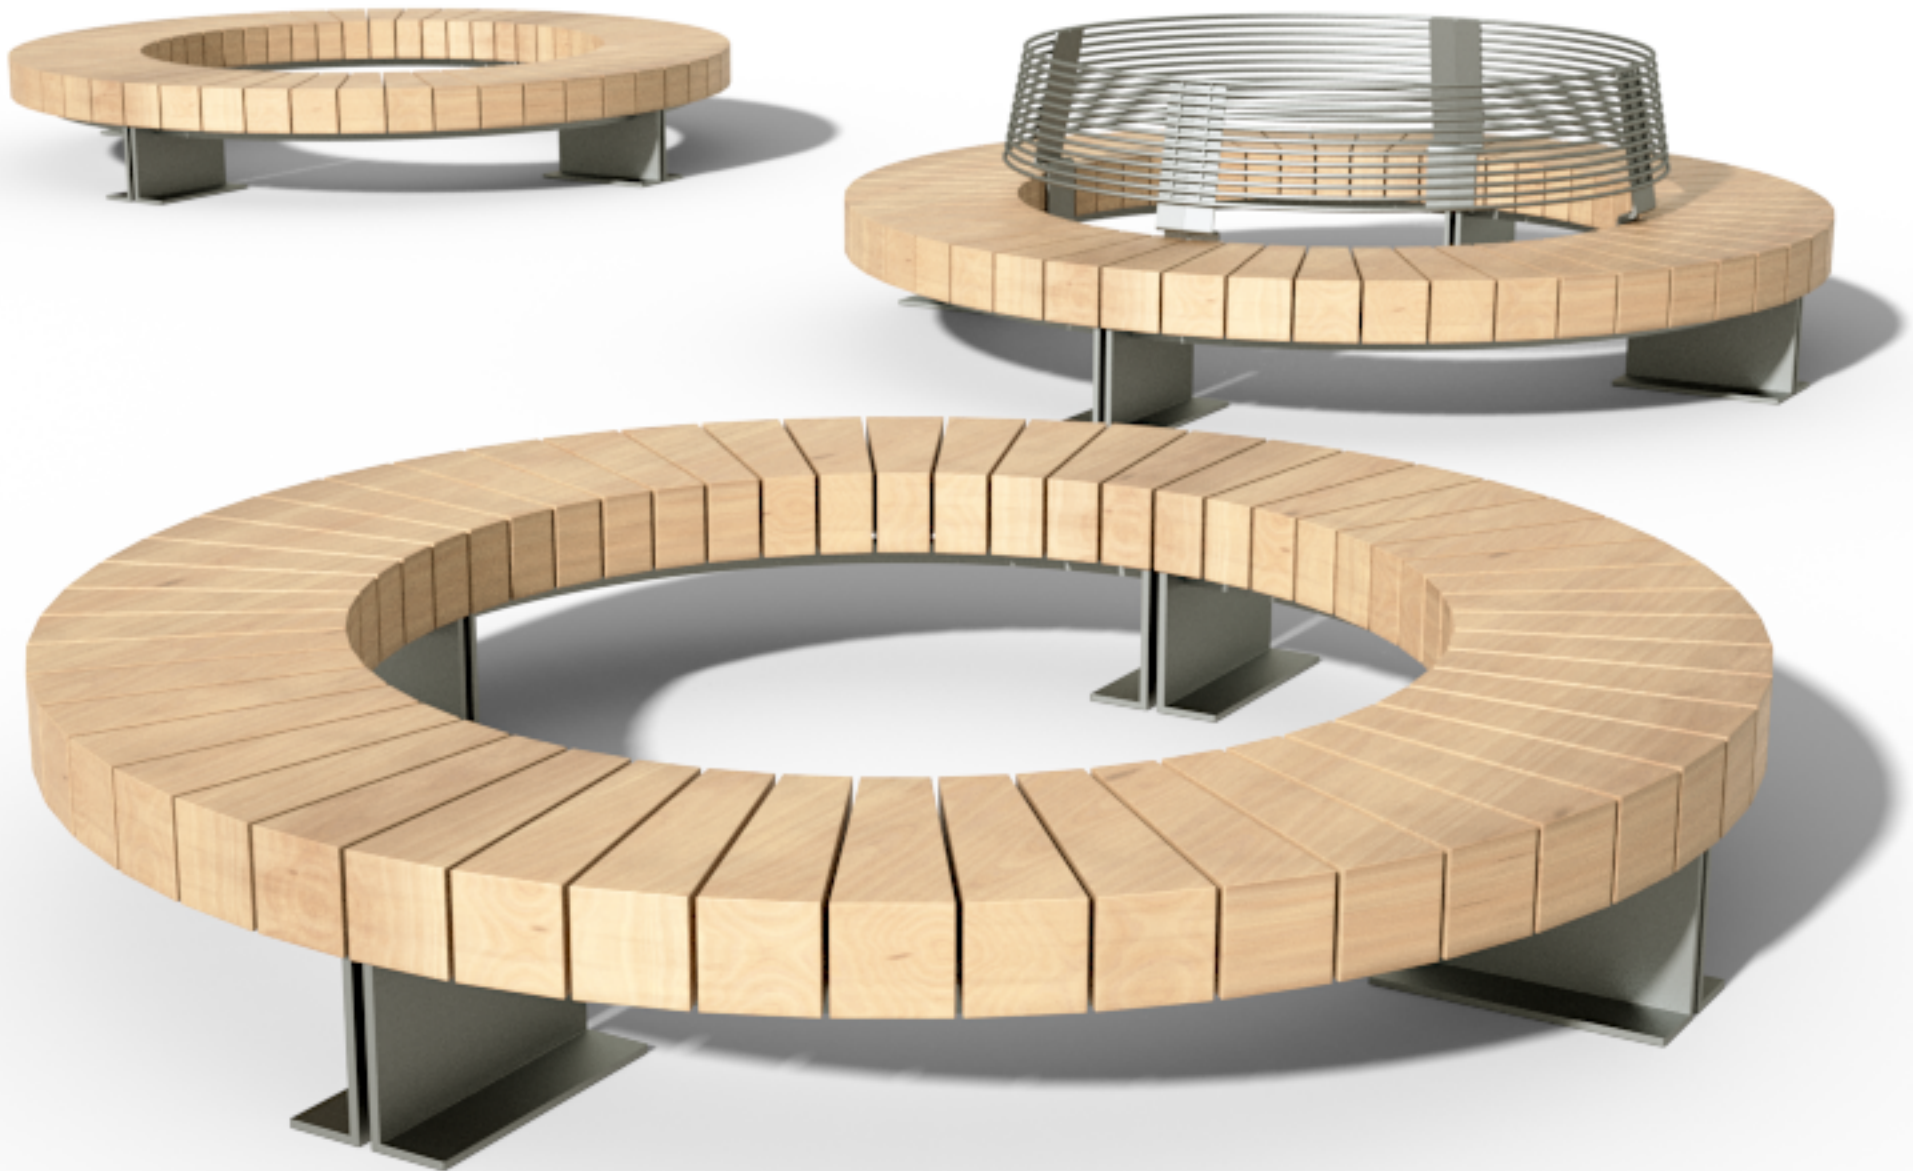

# Spiral

Urban Leisure Seating Elements

Spiral is an elegant seating system for urban public spaces and garden environments. The system uses simple clean lines and made of high quality materials.

Design by LEMON

# Spiral T1

Urban Leisure Seating Elements

**LEMÓN™**  
Design by LEMON

# Spiral T1

Urban Leisure Seating Elements

LEMÓN™

Design by LEMON

# Spiral T1

Urban Leisure Seating Elements

**LEMÓN™**  
Design by LEMON

39-45 cm

200-350 cm