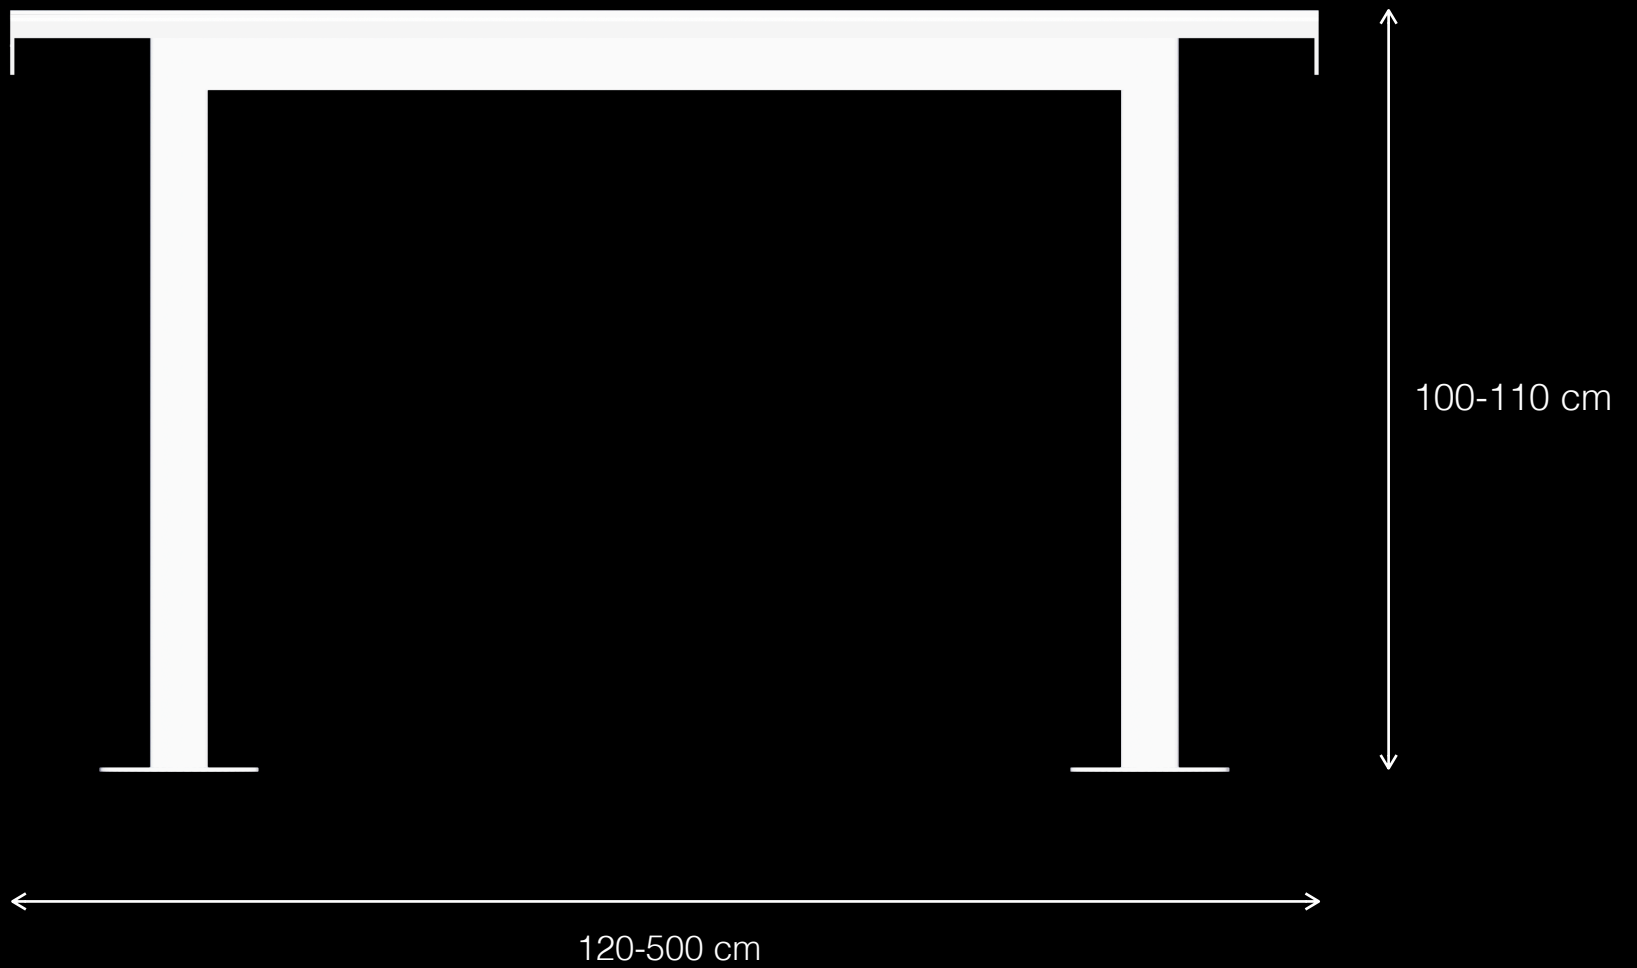

# Squad T1

Urban Leisure Table Elements

LEMÓN™

Design by LEMON