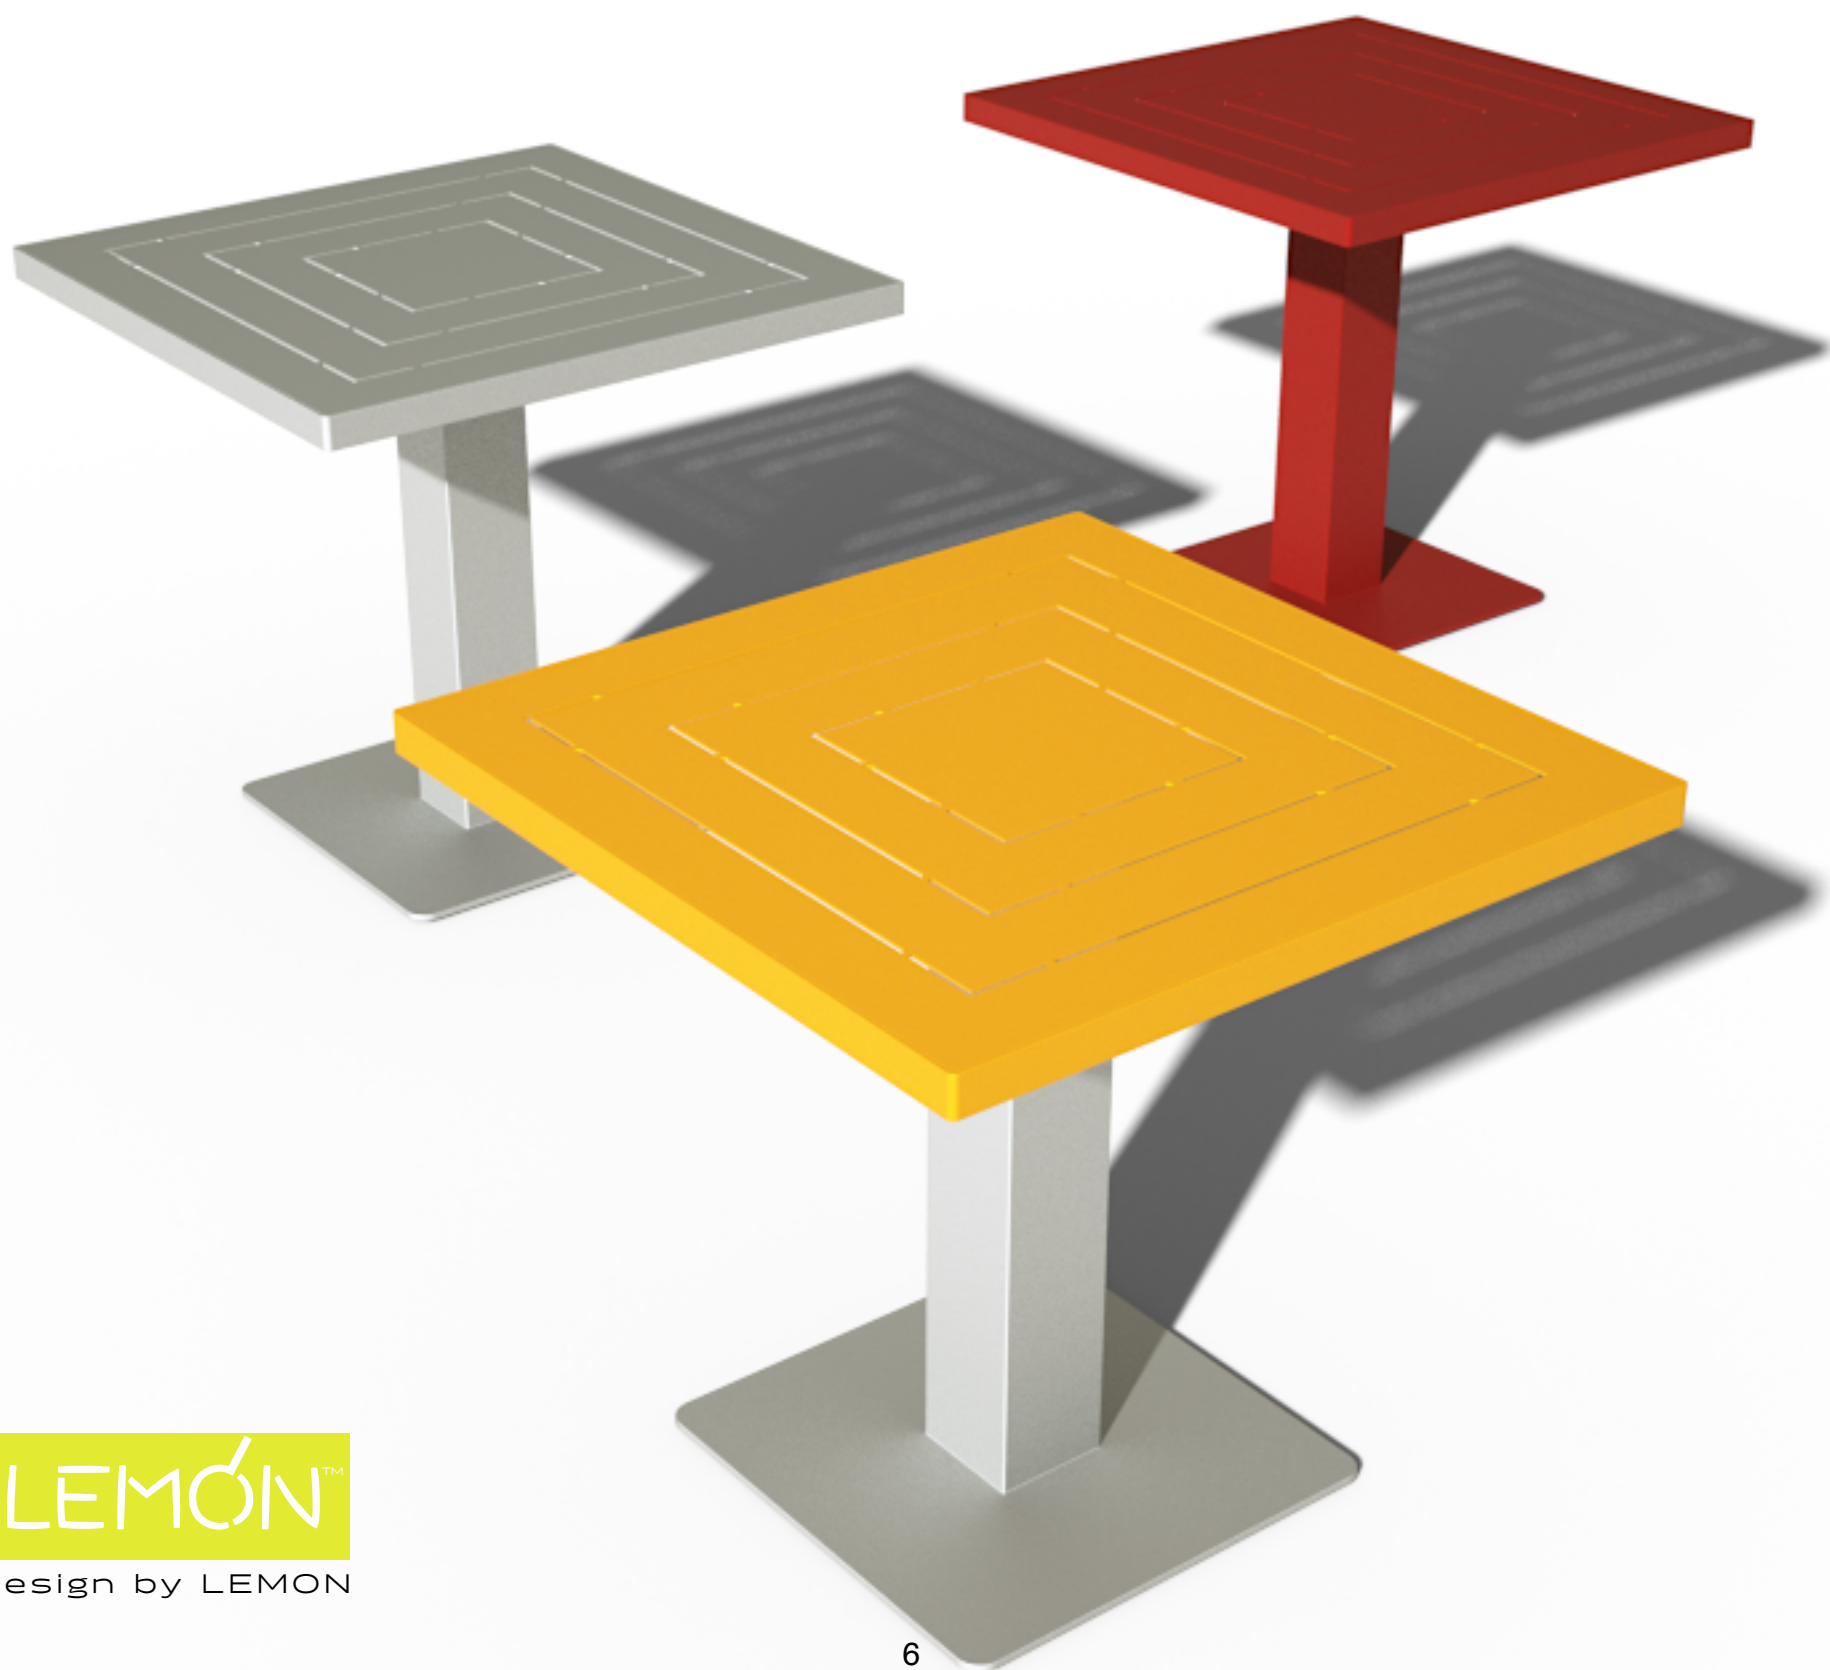

## Urban Leisure Table Elements

Square is an elegant tables system for urban public spaces and garden environments. The system uses simple clean lines and made of high quality materials.

Design by LEMON

# Square T1

Urban Leisure Table Elements

LEMÓN™

Design by LEMON

# Square T1

Urban Leisure Table Elements

Design by LEMON

60-140 cm