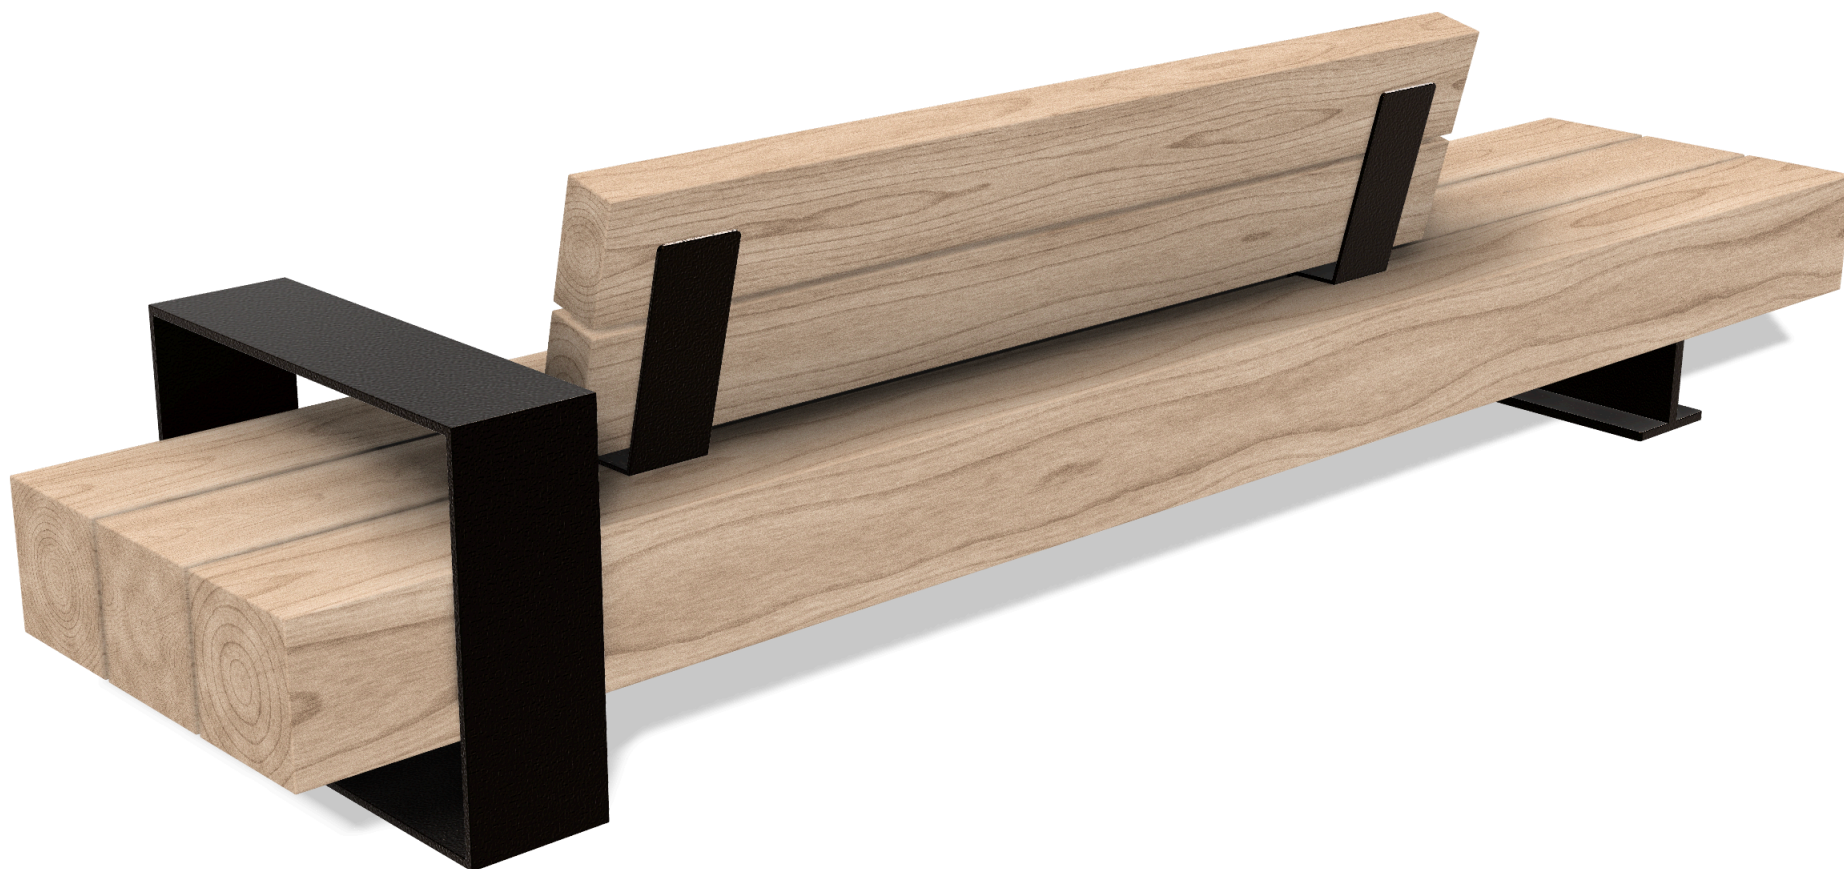

Station V7 T1

Urban Leisure Seating Elements

Design by LEMON