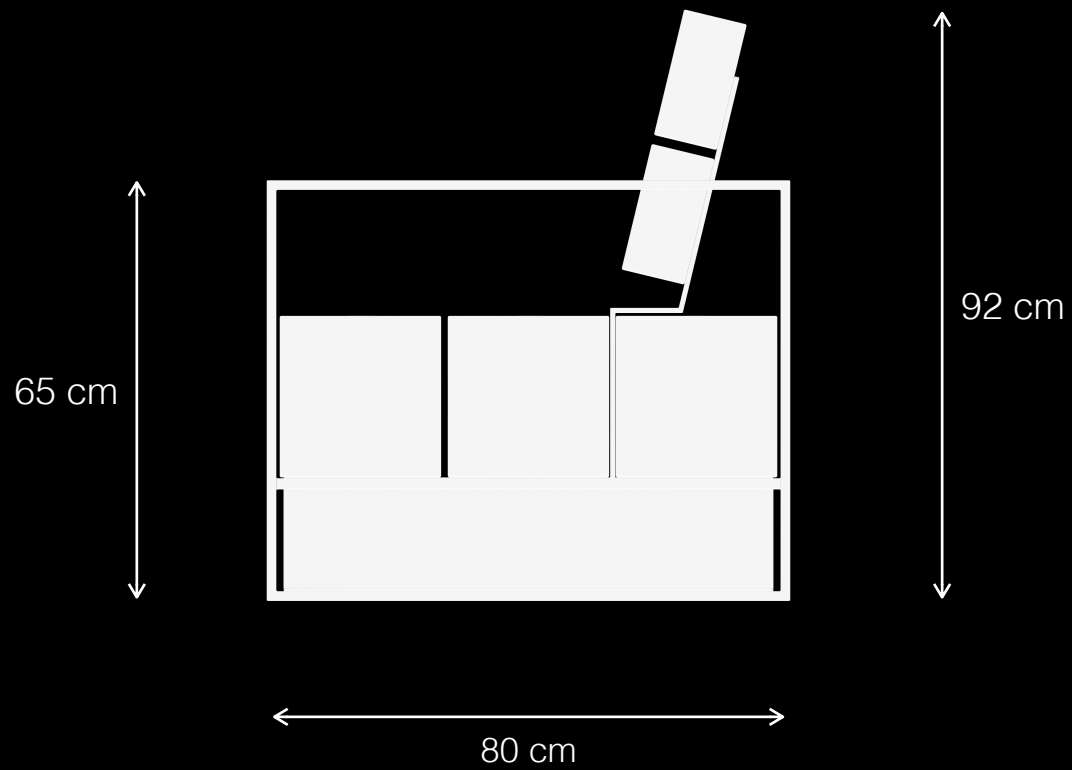

# Station V7 T1

Urban Leisure Seating Elements

Design by LEMON