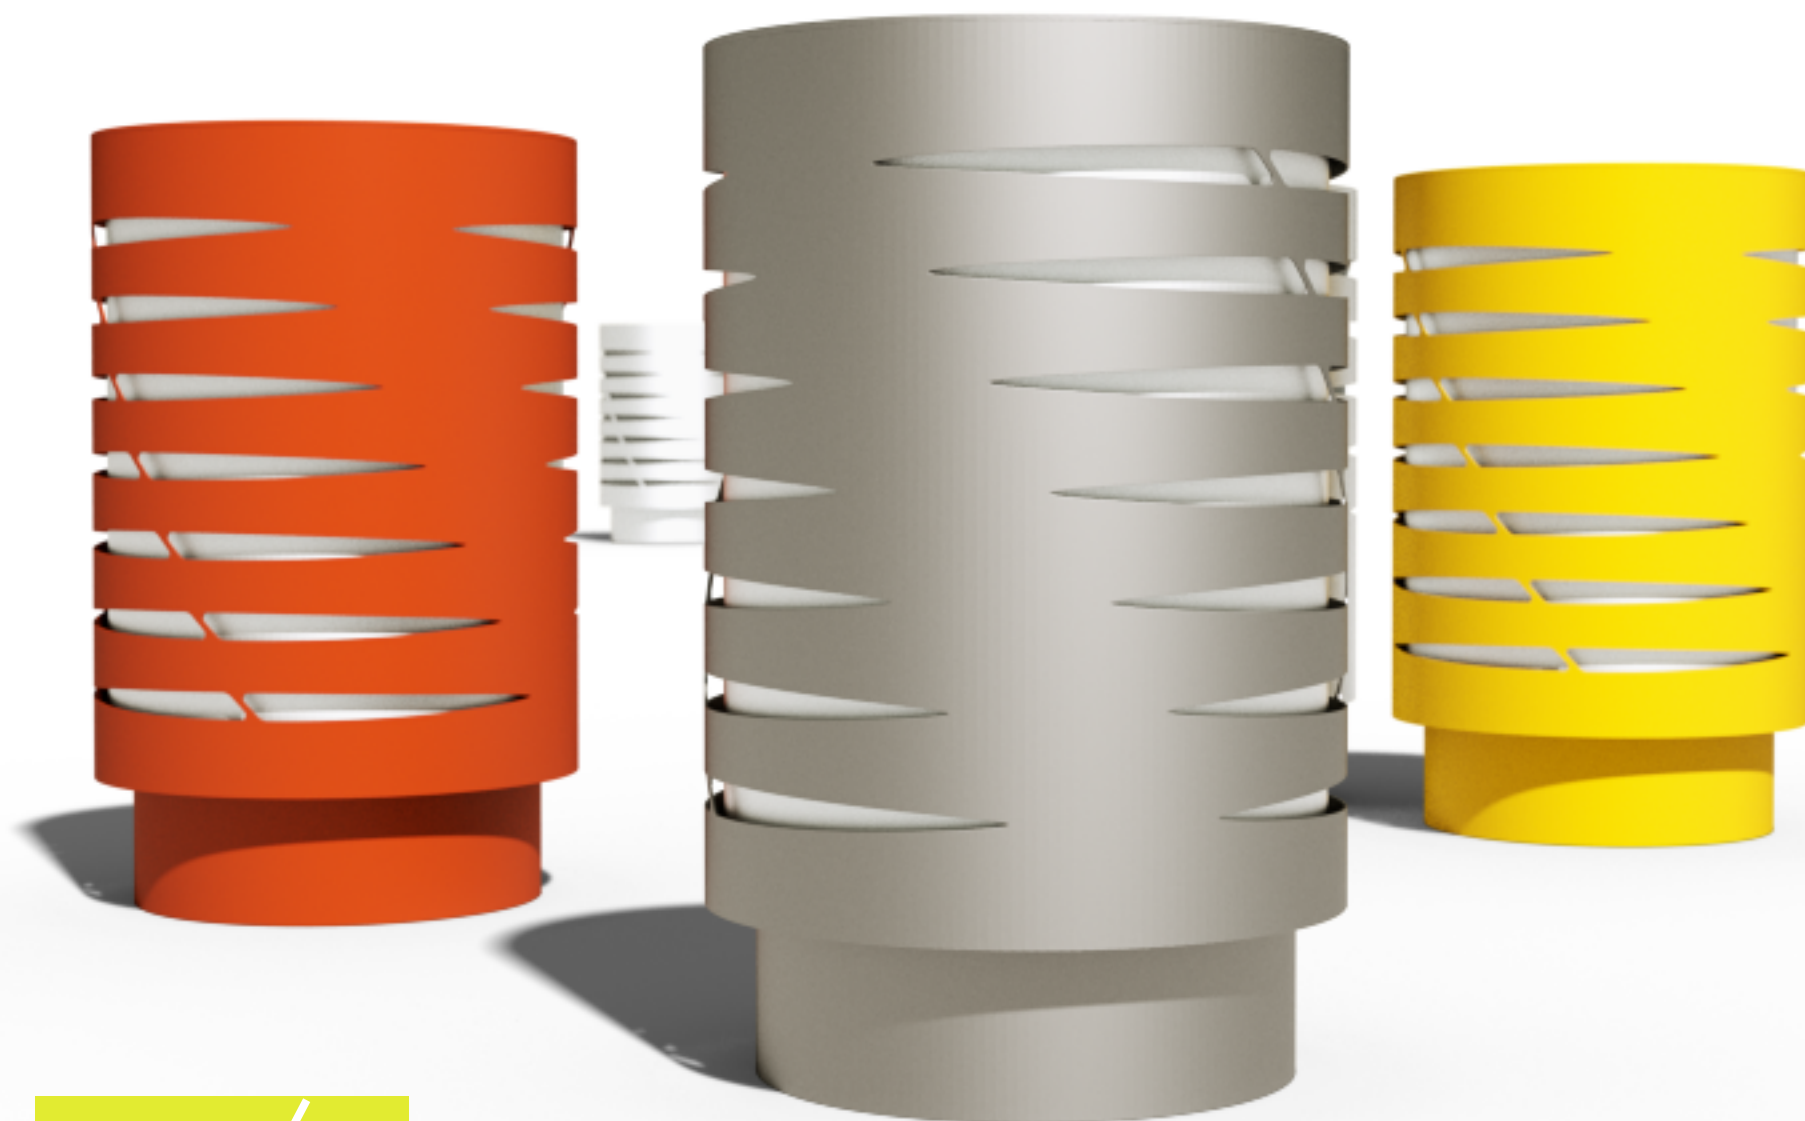

Strata T1

Trash Bins for Urban Spaces

LEMÓN™

Design by LEMON