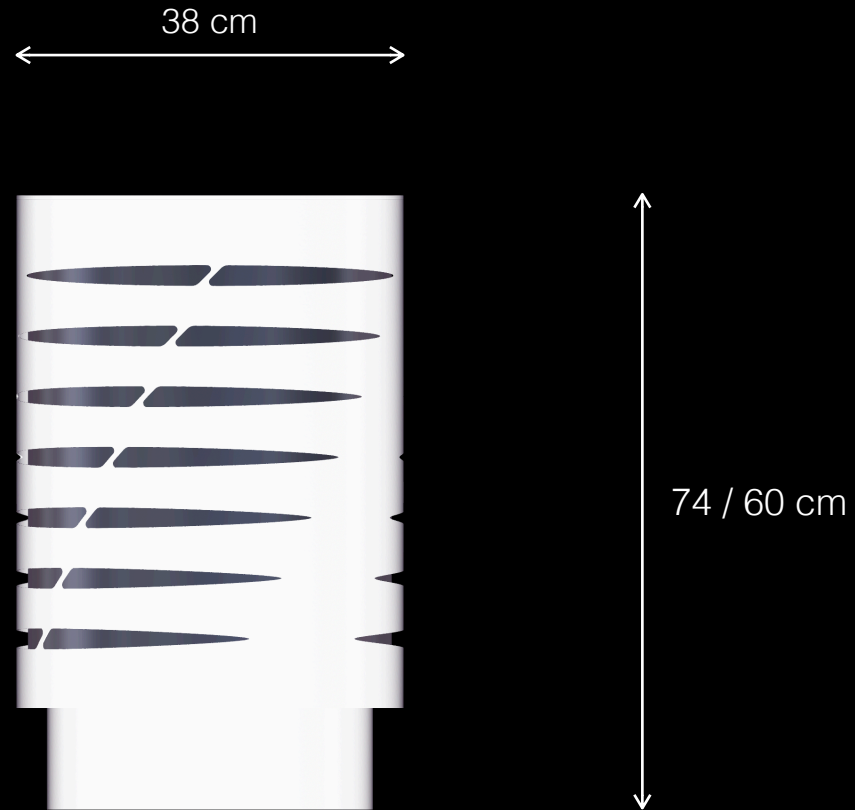

Strata T1

Trash Bins for Urban Spaces

LEMÓN™

Design by LEMON

Strata T1

Trash Bins for Urban Spaces

LEMÓN™
Design by LEMON

Materials & Finishes