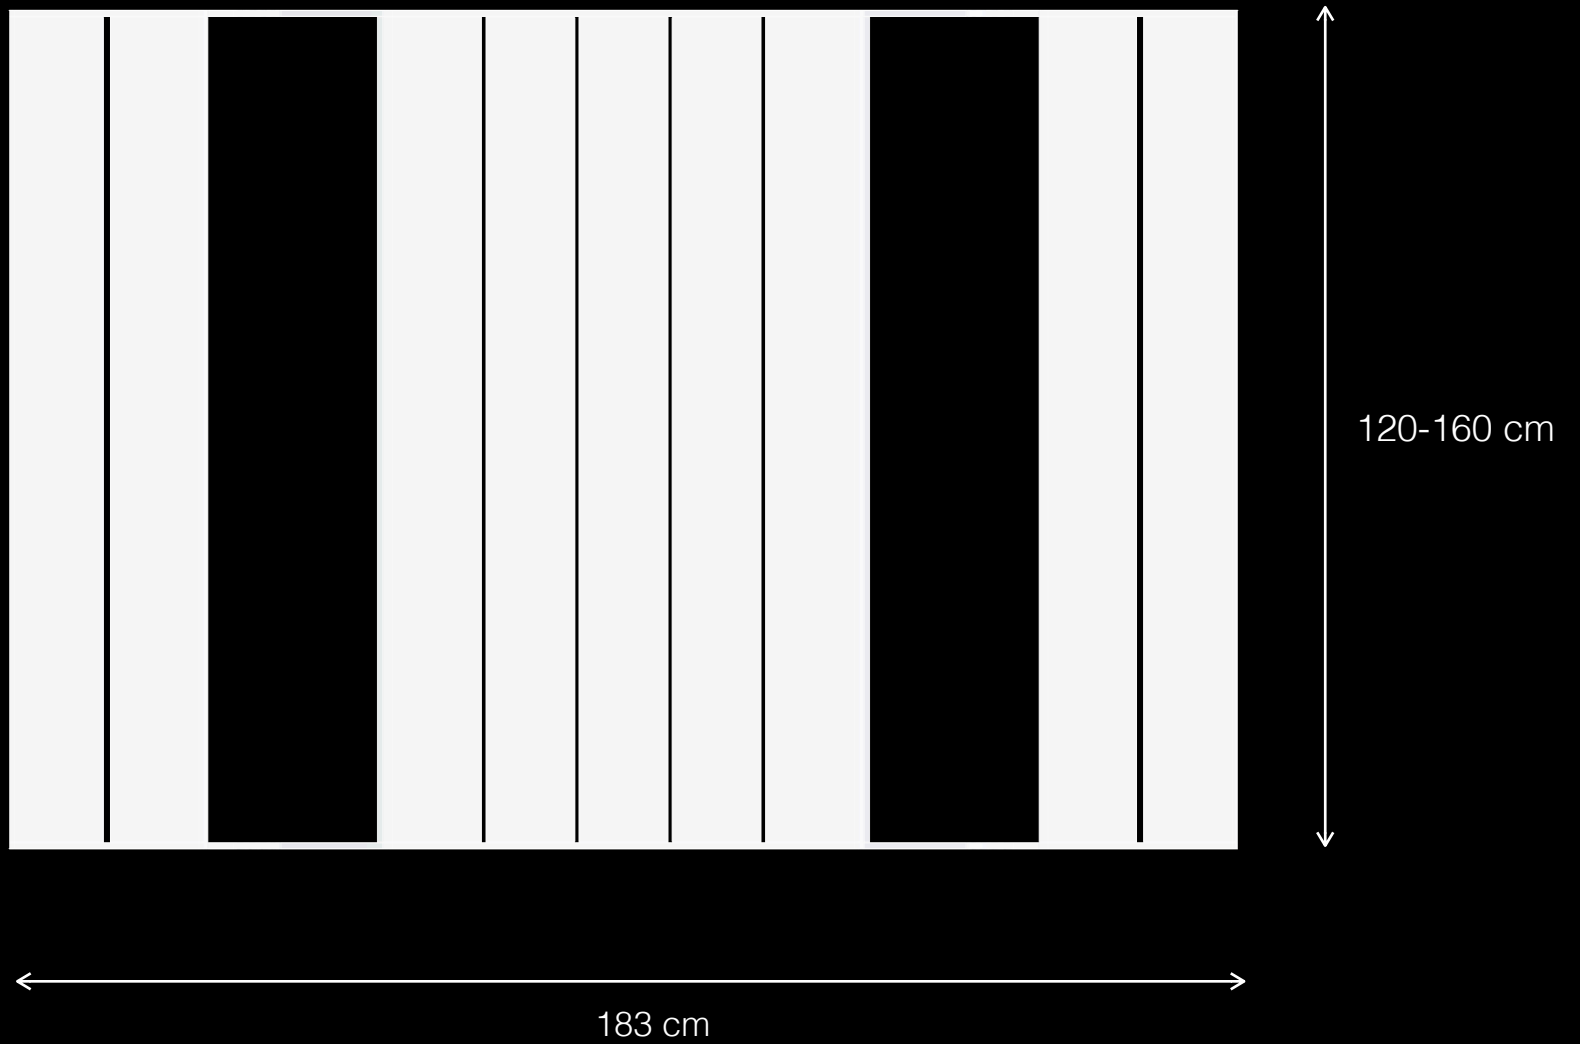

LEMÓN™

Design by LEMON

Tandem T1

Urban Leisure Table Elements

LEMÓN™

Design by LEMON

Materials & Finishes

Base: Epoxy/Polyester Coated Metal
/Aluminum