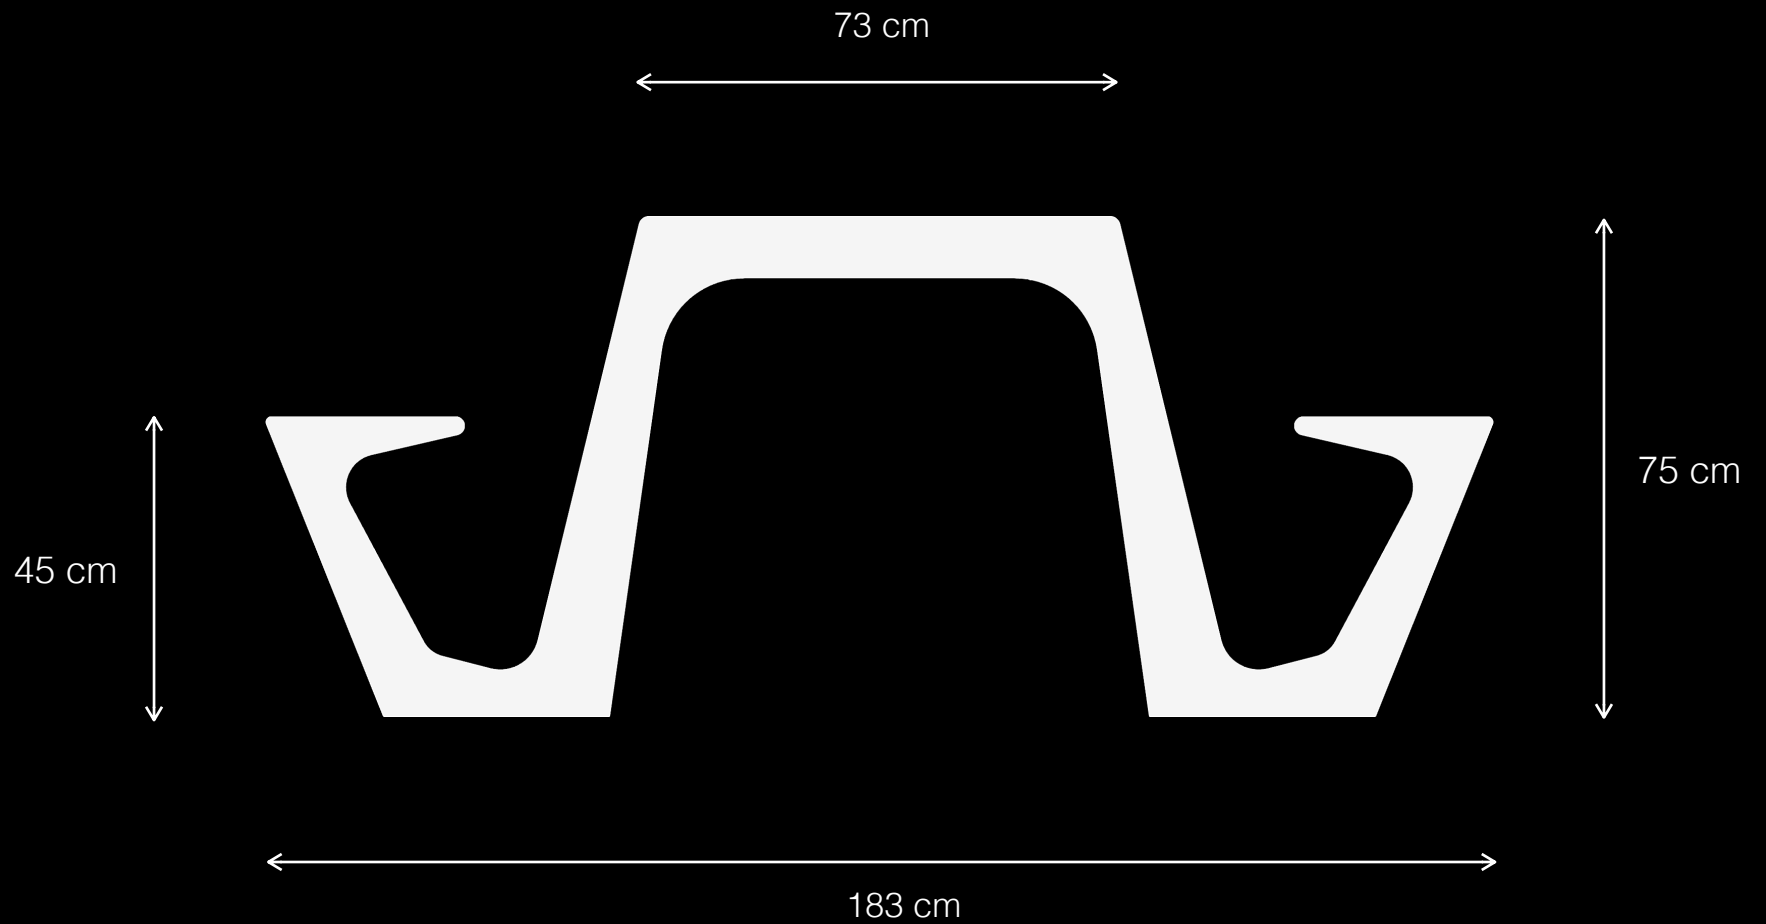

LEMÓN™

Design by LEMON

Tandem T1

Urban Leisure Table Elements

LEMÓN™

Design by LEMON

Materials & Finishes

Base: Epoxy/Polyester Coated Metal
/Aluminum