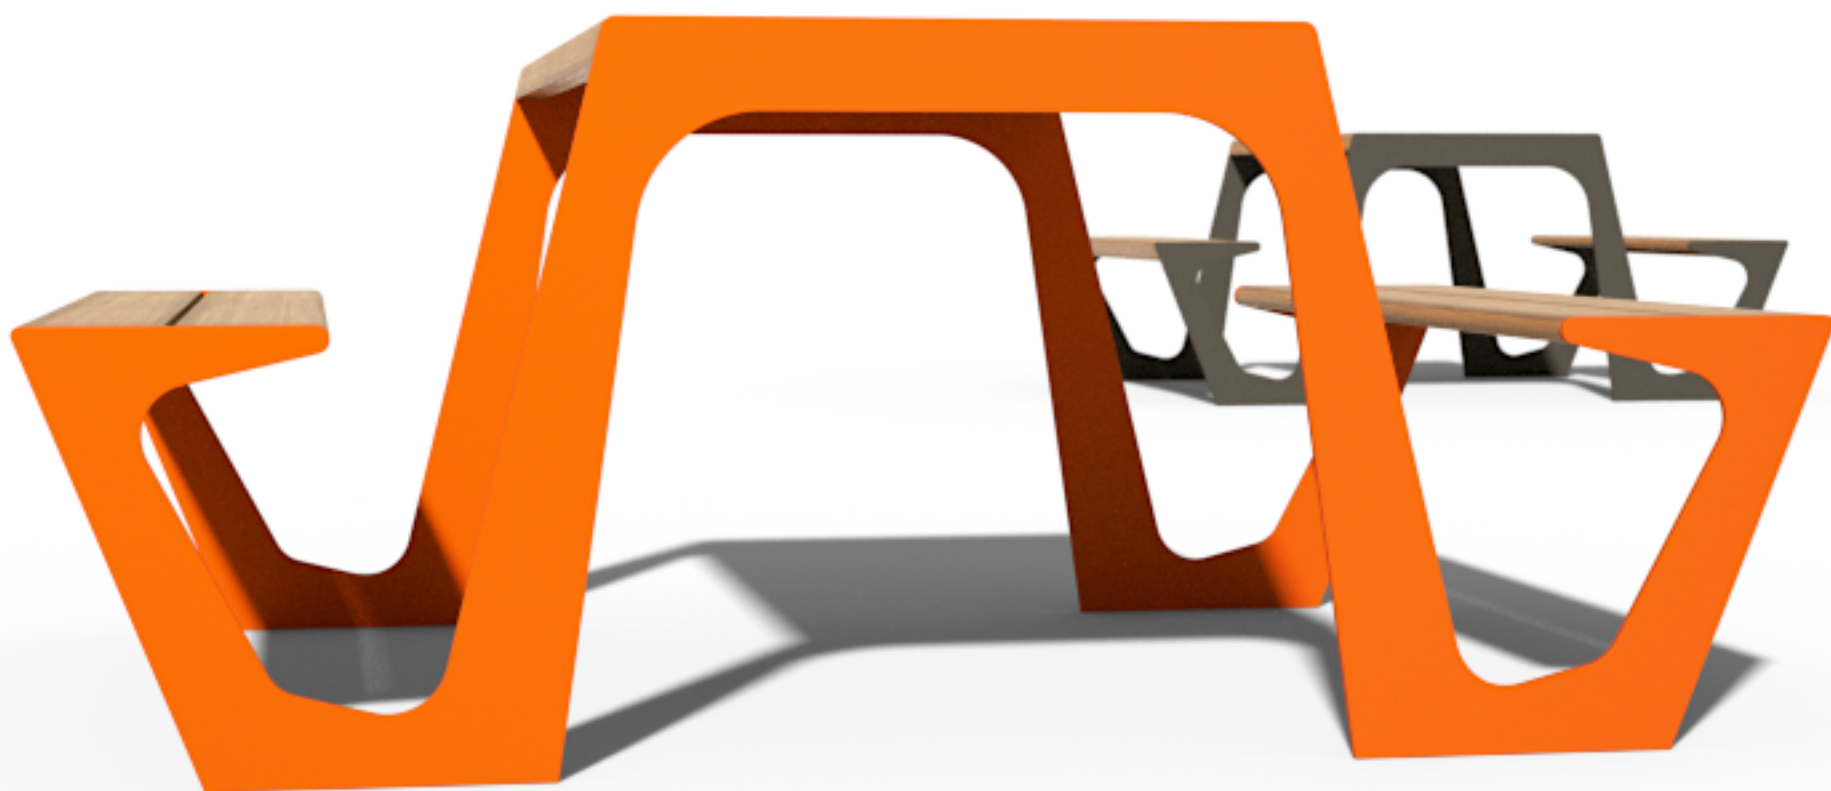

Tandem T1

Urban Leisure Table Elements

LEMÓN™

Design by LEMON