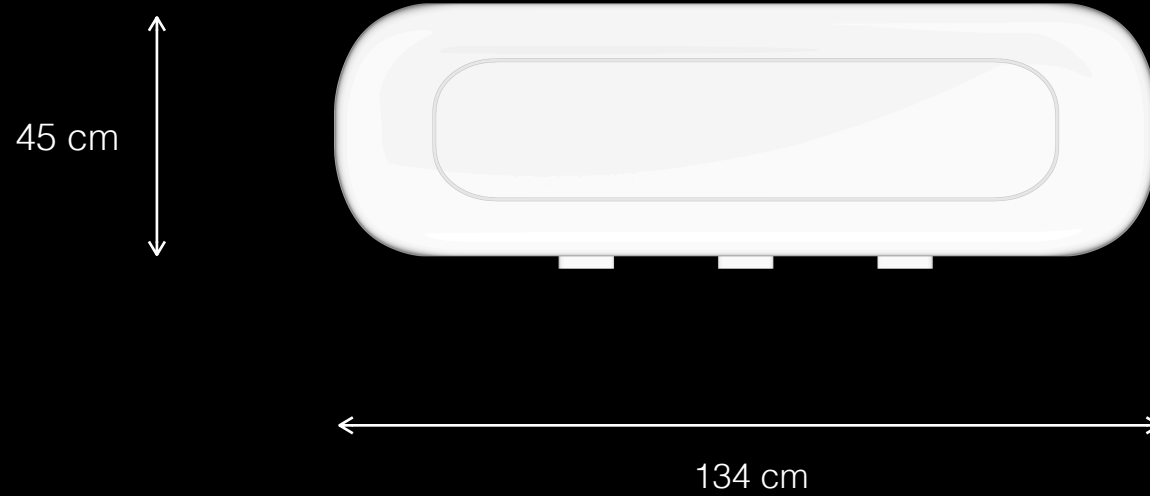

Telesto T1

Urban Leisure Seating Elements

LEMÓN™
Design by LEMON

134 cm

Materials & Finishes

Architectural Concrete

U P S C A L E
U R B A N
F U R N I T U R E

LEMON TLV: office@lemon-collection.com