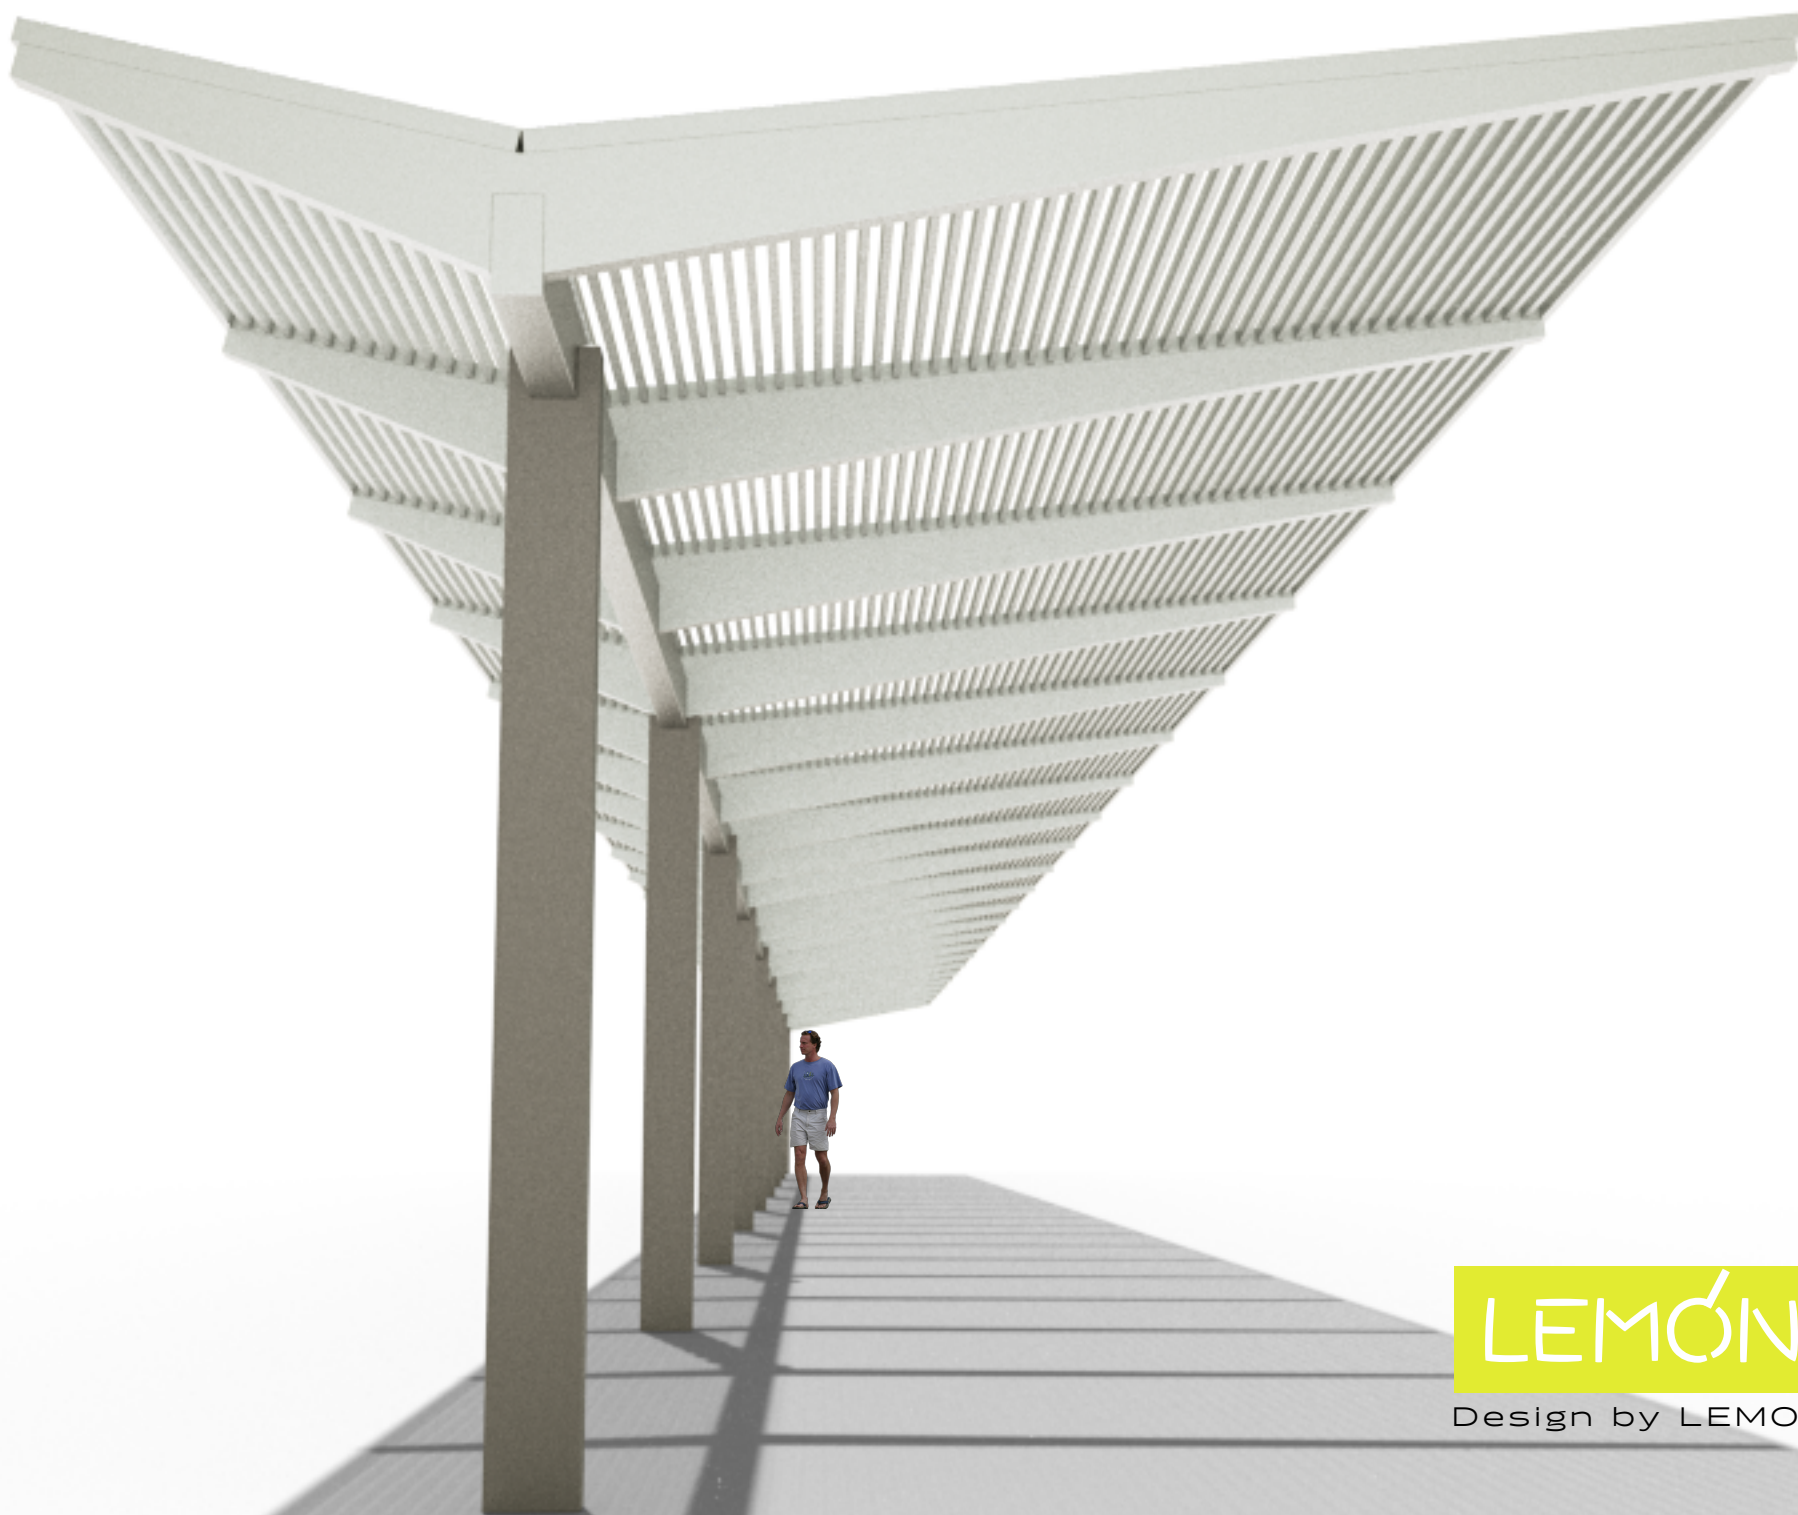

Tibet Strip

Shading System for Urban Spaces

LEMÓN™

U P S C A L E
U R B A N
F U R N I T U R E

עיצוב אלון דרון

w w w . l e m o n - c o l l e c t i o n . c o m

I N N O V A T I O N I N T H E P U B L I C S P A C E

ר י ה ו ט א ו ר ב נ י י ח ו ד י

Tibet Strip

Shading System for Urban Spaces

T 1

Design by LEMON

COPYRIGHT © LEMON - UPSCALE URBAN FURNITURE LTD. 1995. ALL RIGHTS RESERVED.

w w w . l e m o n - c o l l e c t i o n . c o m

Tibet Strip T1

Shading System for Urban Spaces

LEMÓN™

Design by LEMON

Tibet Strip T1

Shading System for Urban Spaces

LEMÓN™
Design by LEMON

Tibet Strip T1