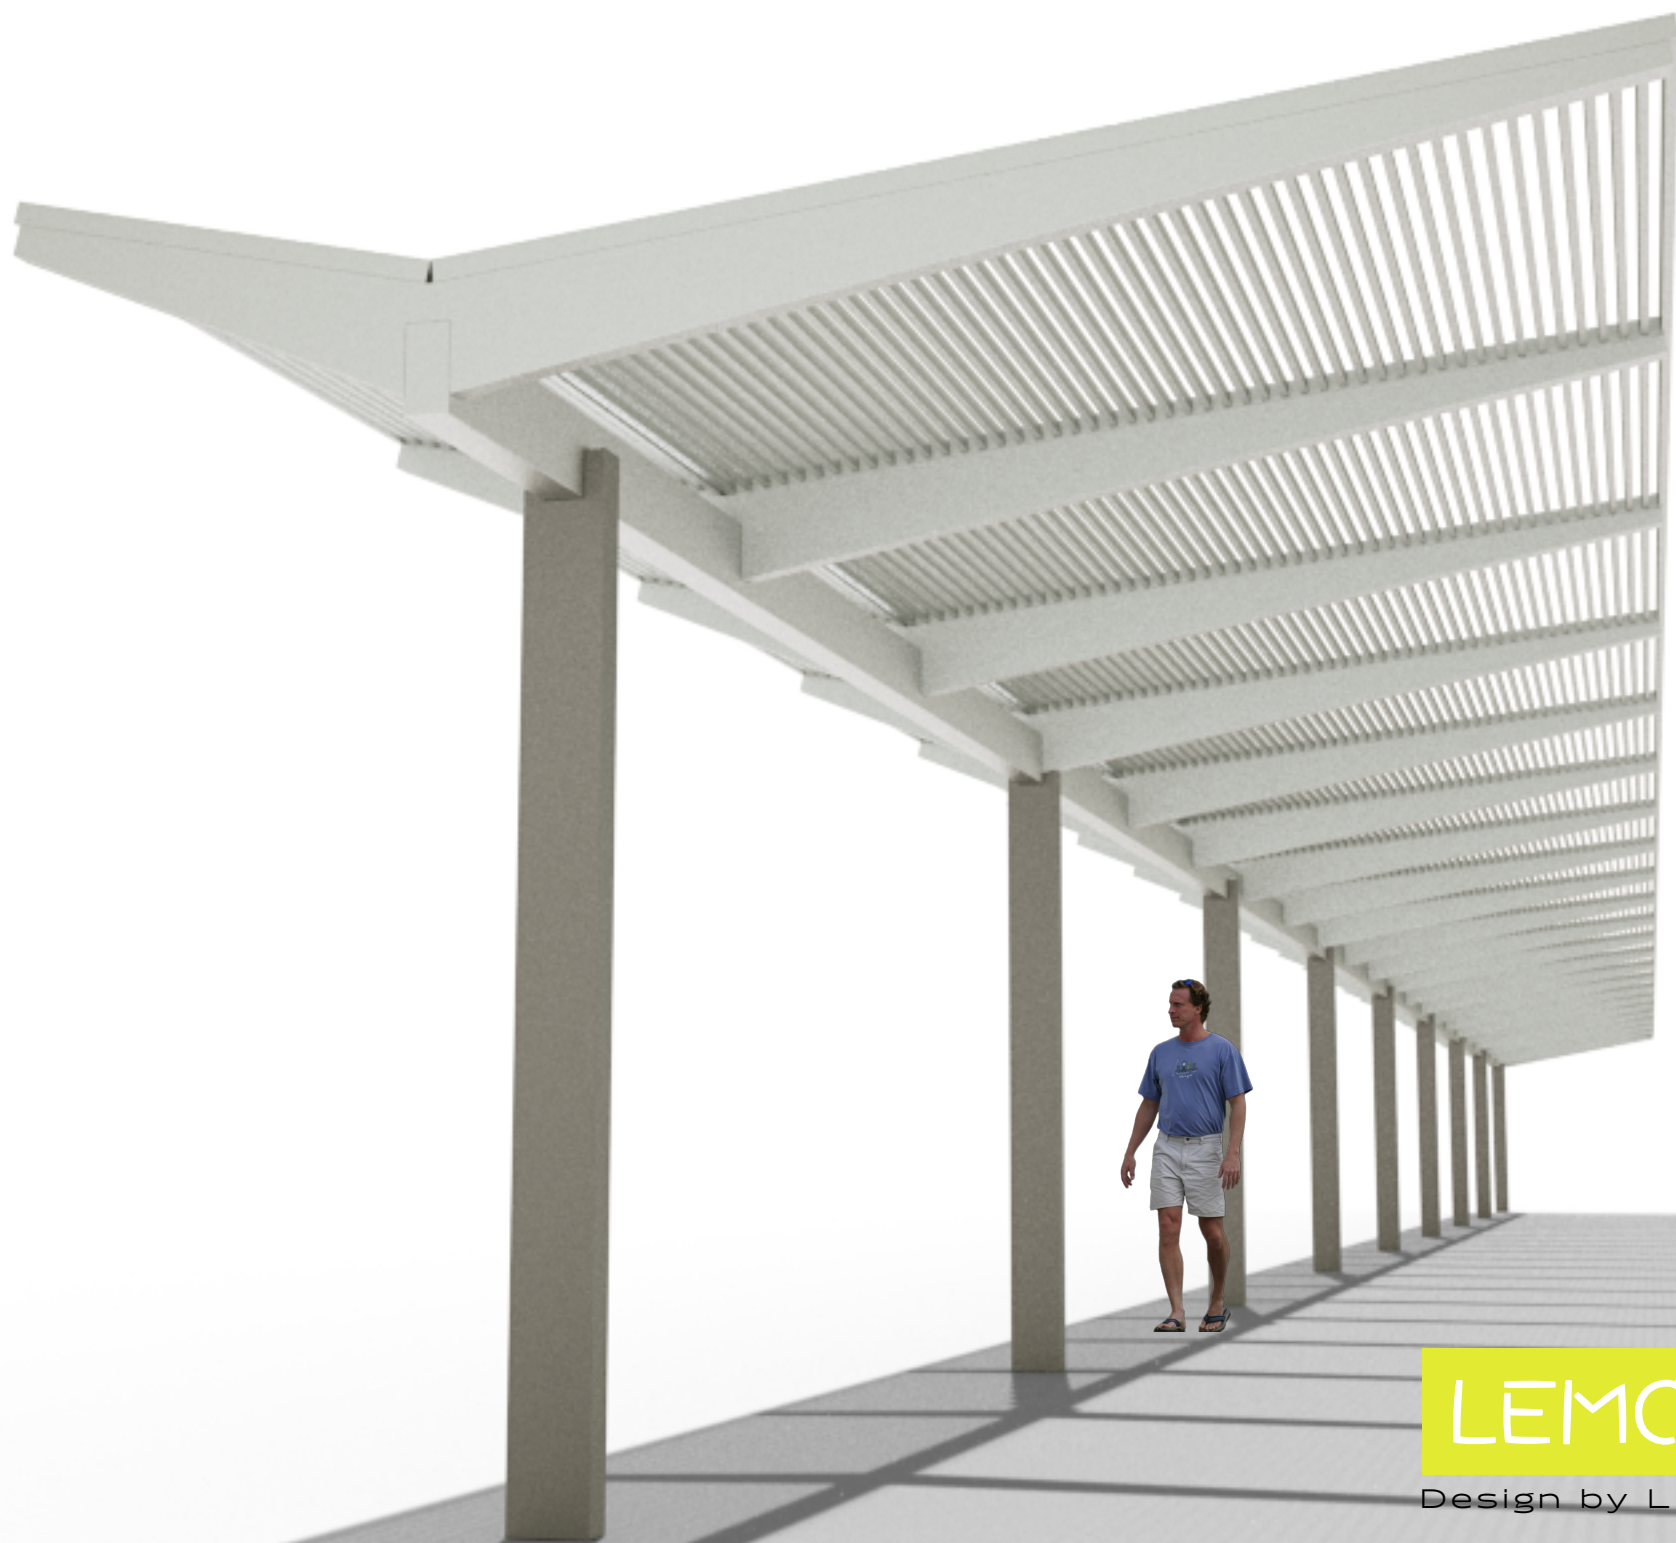

Tibet Strip T1

Shading System for Urban Spaces

LEMÓN™

Design by LEMON

Tibet Strip T1

Shading System for Urban Spaces

LEMÓN™
Design by LEMON

Tibet Strip T1