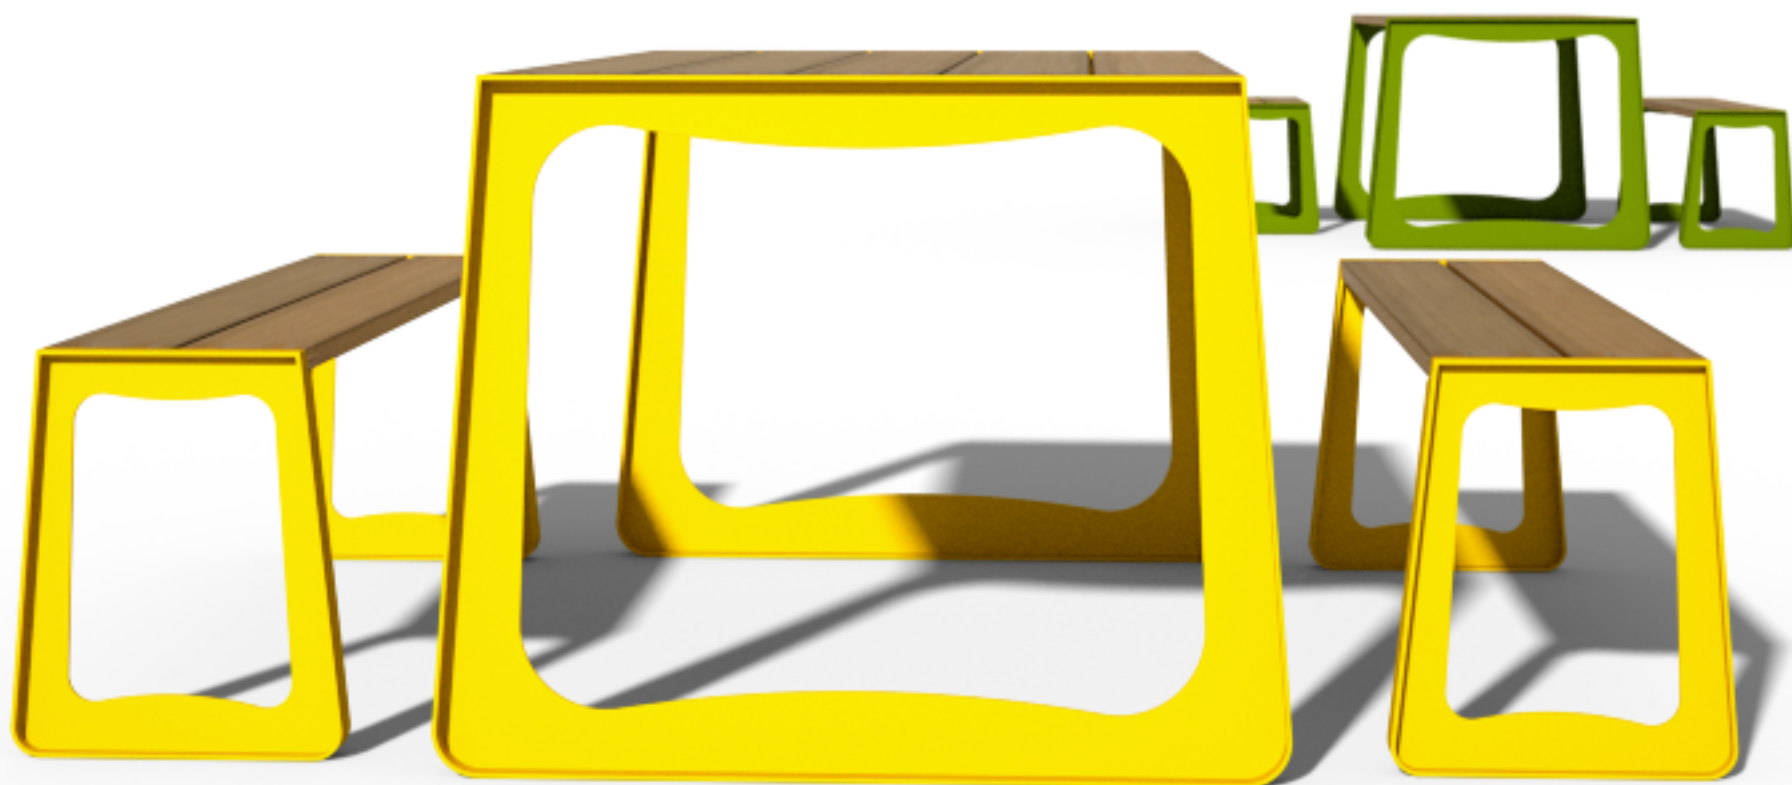

Timor T1

Urban Leisure Table Elements

LEMÓN™

Design by LEMON