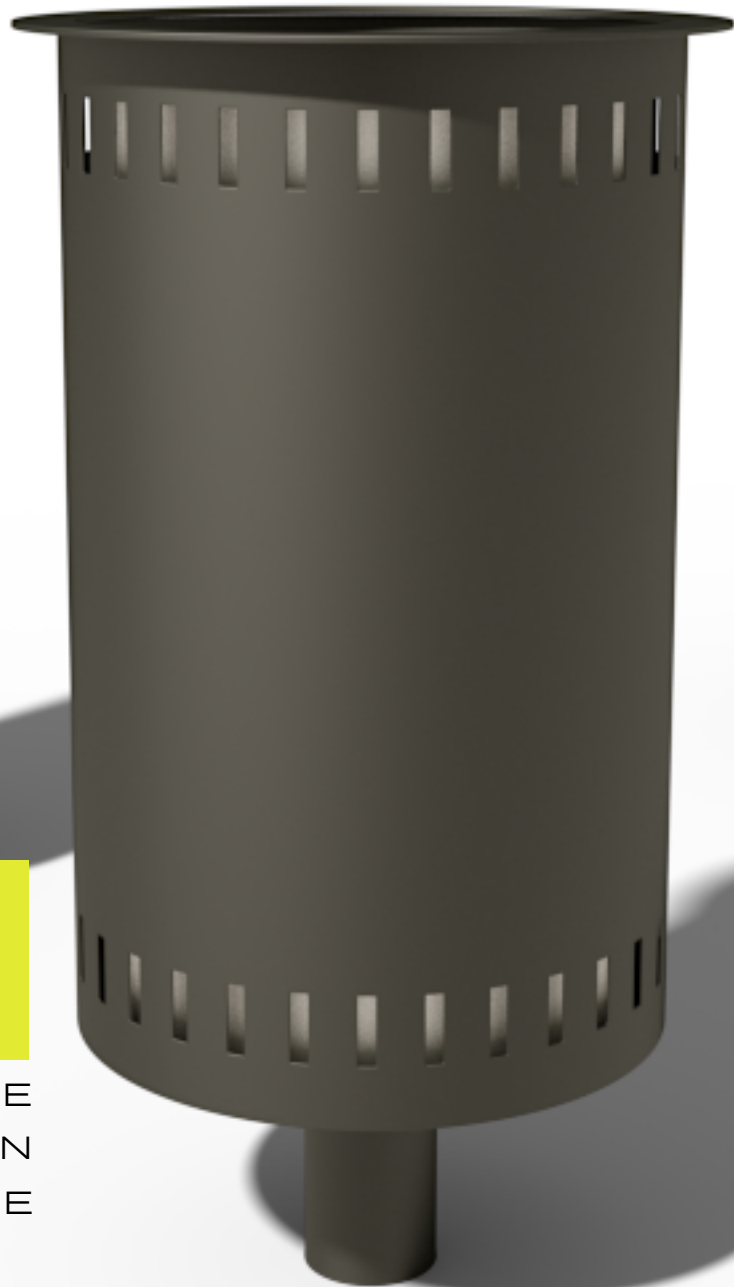

ToraBora

Trash Bins for Urban Spaces

LEMÓN™

U P S C A L E
U R B A N
F U R N I T U R E

עיצוב אלון דרון

www.lemon-collection.com