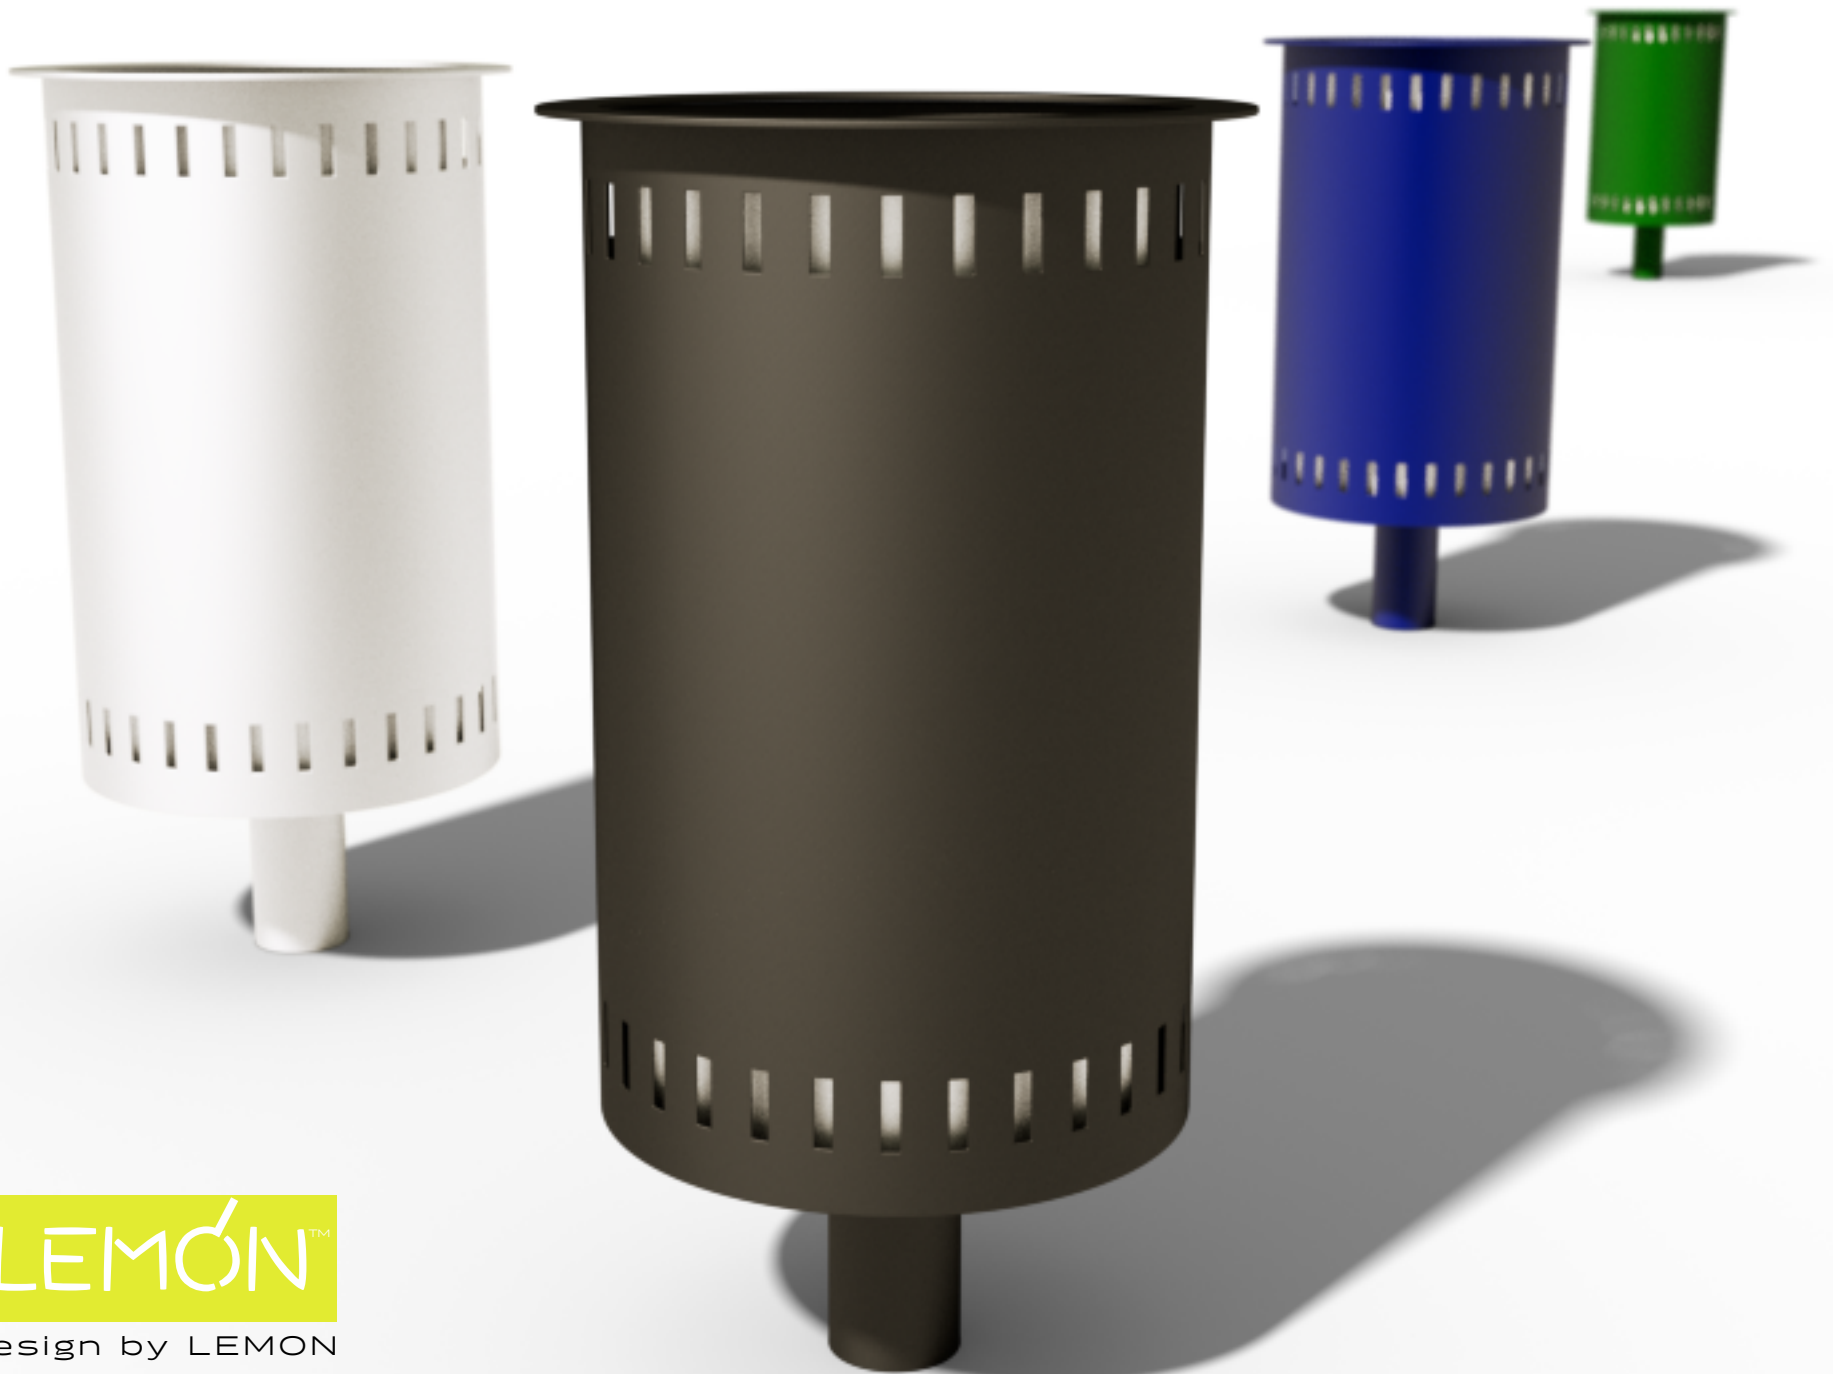

ToraBora T1

Trash Bins for Urban Spaces

LEMÓN™

Design by LEMON