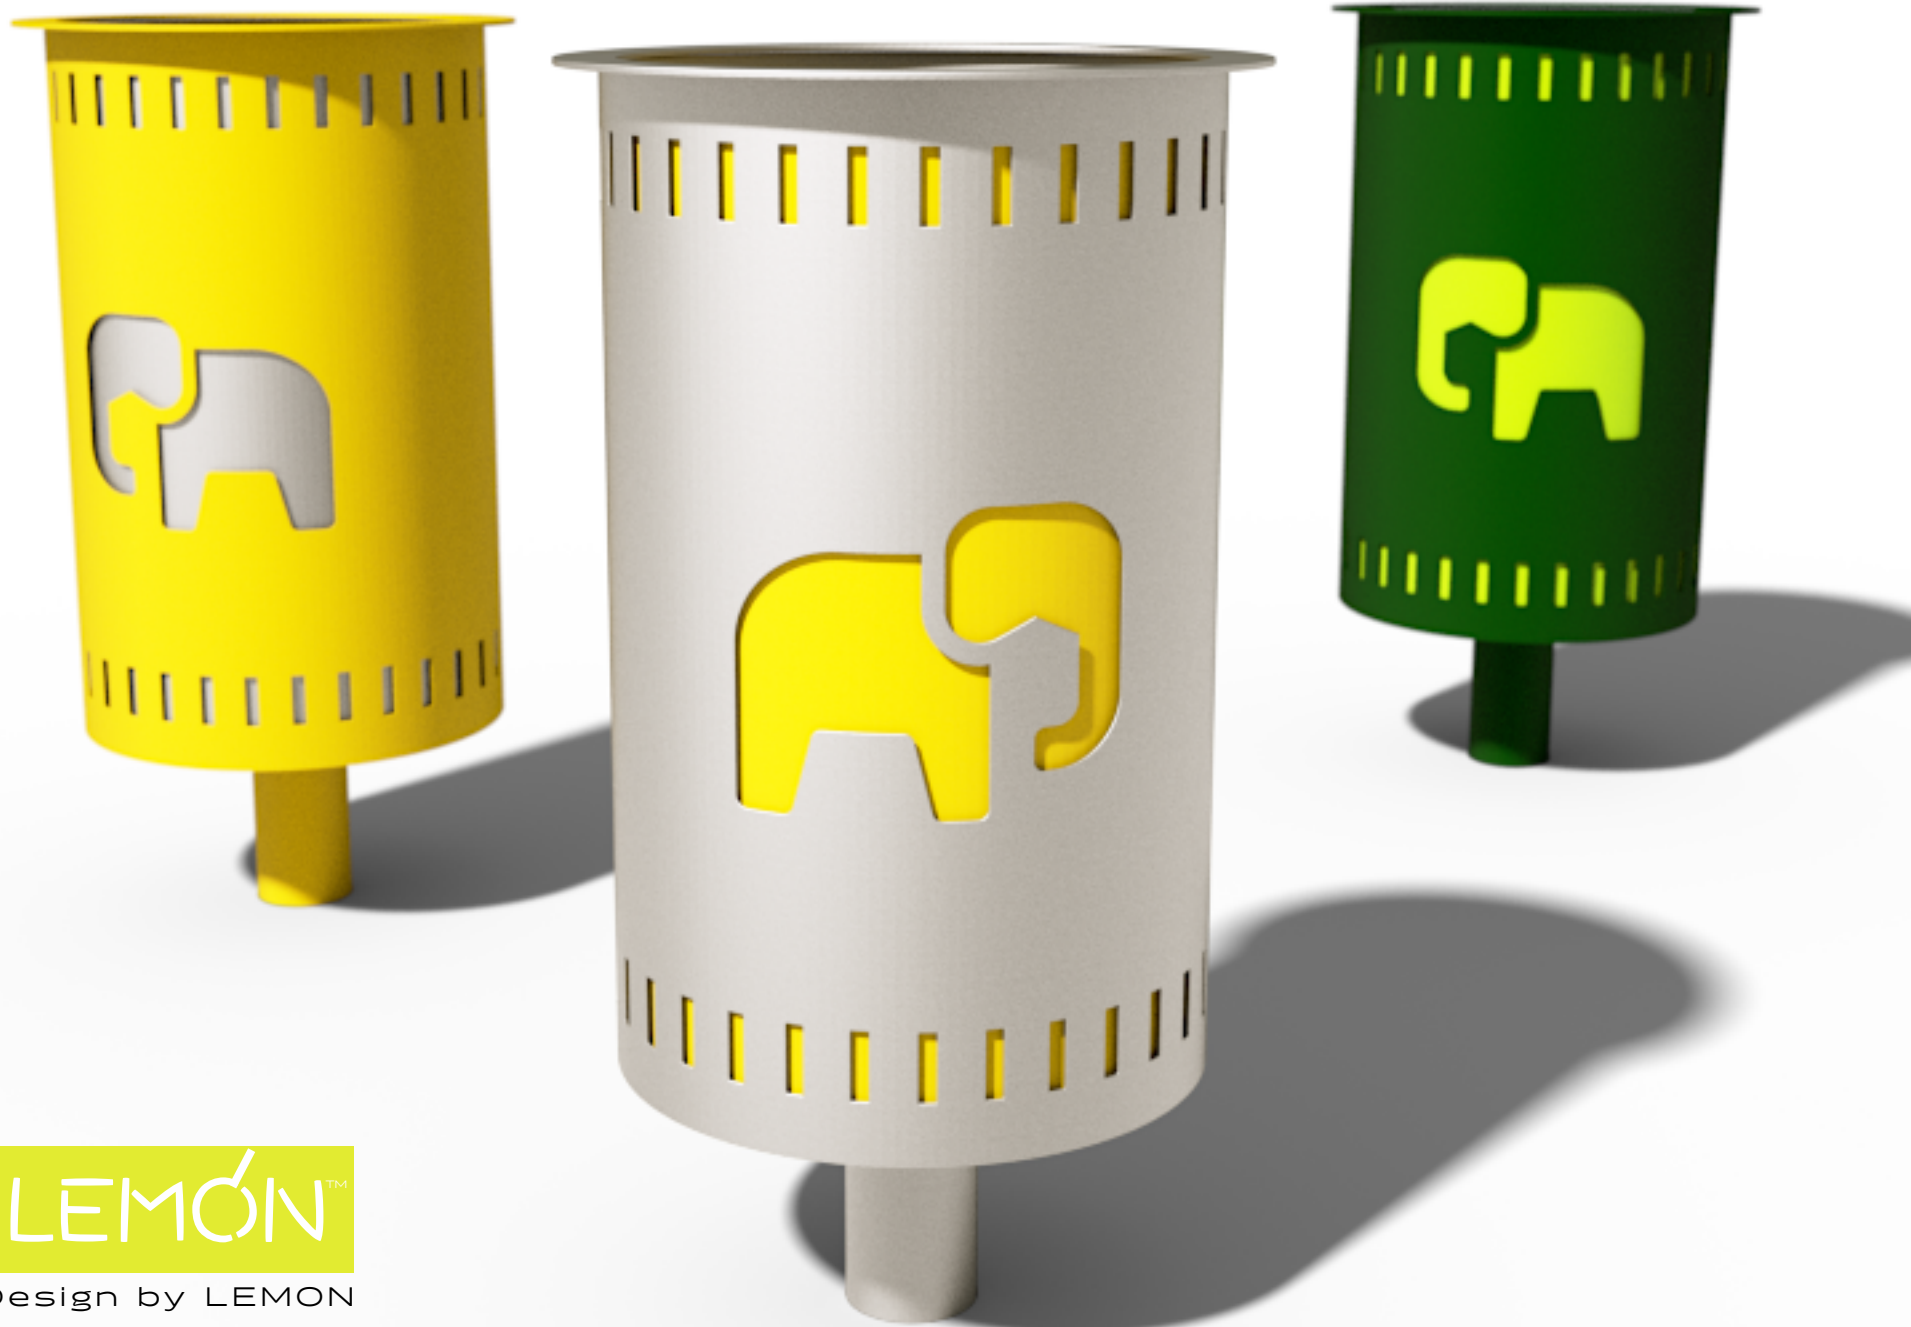

ToraBora

Trash Bins for Urban Spaces

ToraBora is a trash bin designed for interior & outdoor environments. Clean lines and durable high quality materials make it a perfect choice for creating beautiful public spaces.

LEMÓN™

Design by LEMON

ToraBora T1

Trash Bins for Urban Spaces

LEMÓN™

Design by LEMON

ToraBora T1

Trash Bins for Urban Spaces

LEMÓN™

Design by LEMON

ToraBora T1

Trash Bins for Urban Spaces

LEMÓN™

Design by LEMON

Materials & Finishes

Exterior: Epoxy/Polyester Coated Metal