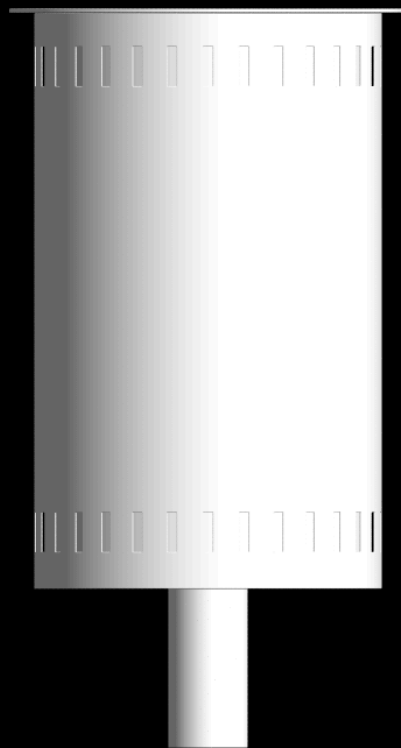

ToraBora

Trash Bins for Urban Spaces

T 1

Design by LEMON

COPYRIGHT © LEMON - UPSCALE URBAN FURNITURE LTD. 1995. ALL RIGHTS RESERVED.

w w w . l e m o n - c o l l e c t i o n . c o m