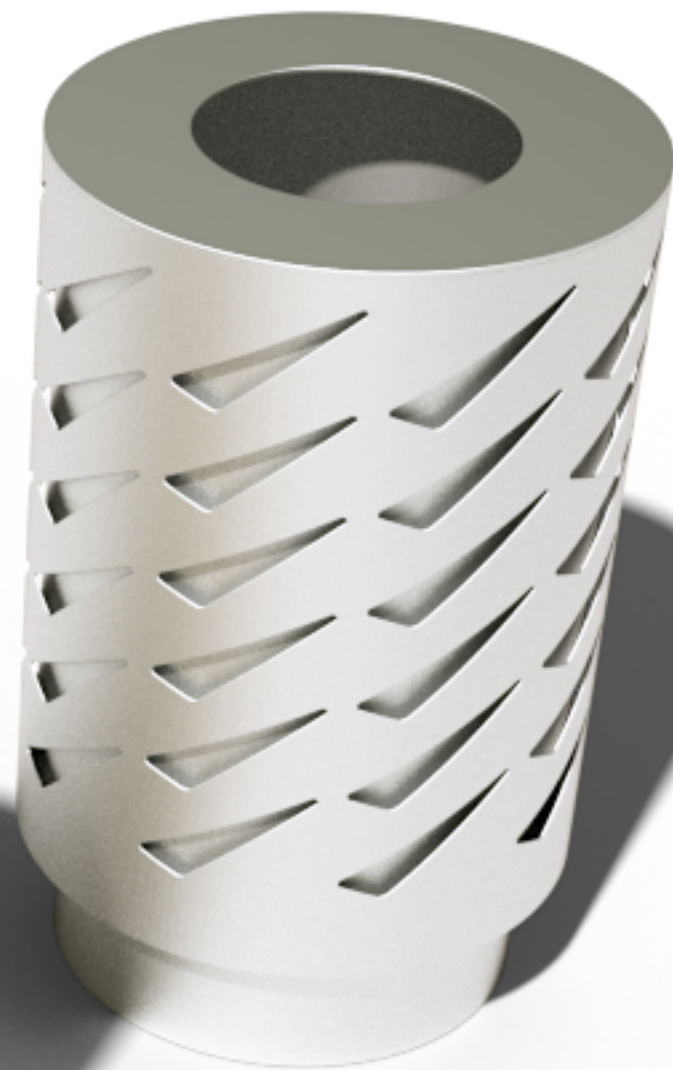

Tourelle

Trash Bins for Urban Spaces

LEMÓN™

U P S C A L E
U R B A N
F U R N I T U R E

עיצוב אלון דרון

w w w . l e m o n - c o l l e c t i o n . c o m