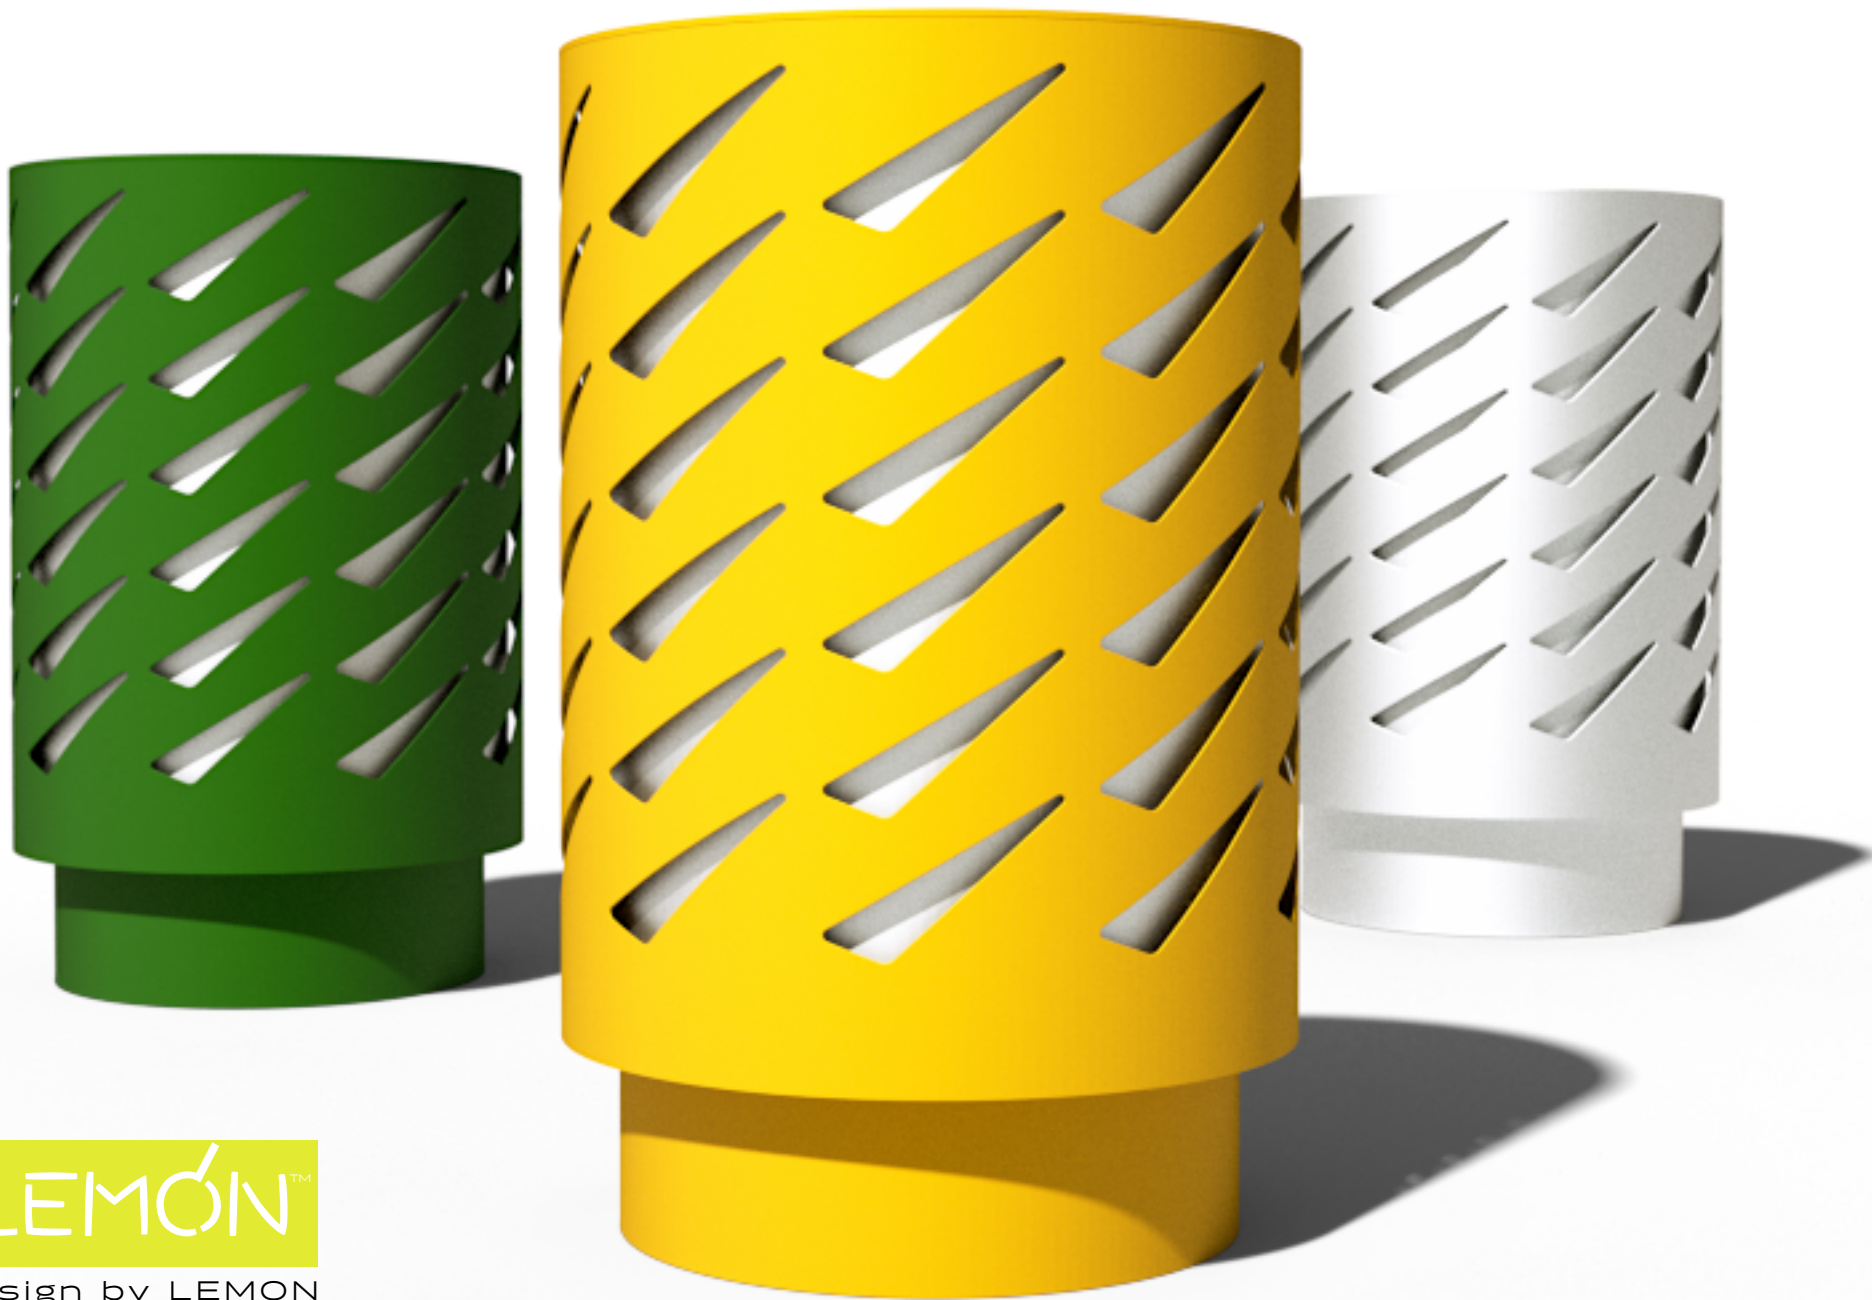

Tourelle T1

Trash Bins for Urban Spaces

LEMÓN™

Design by LEMON