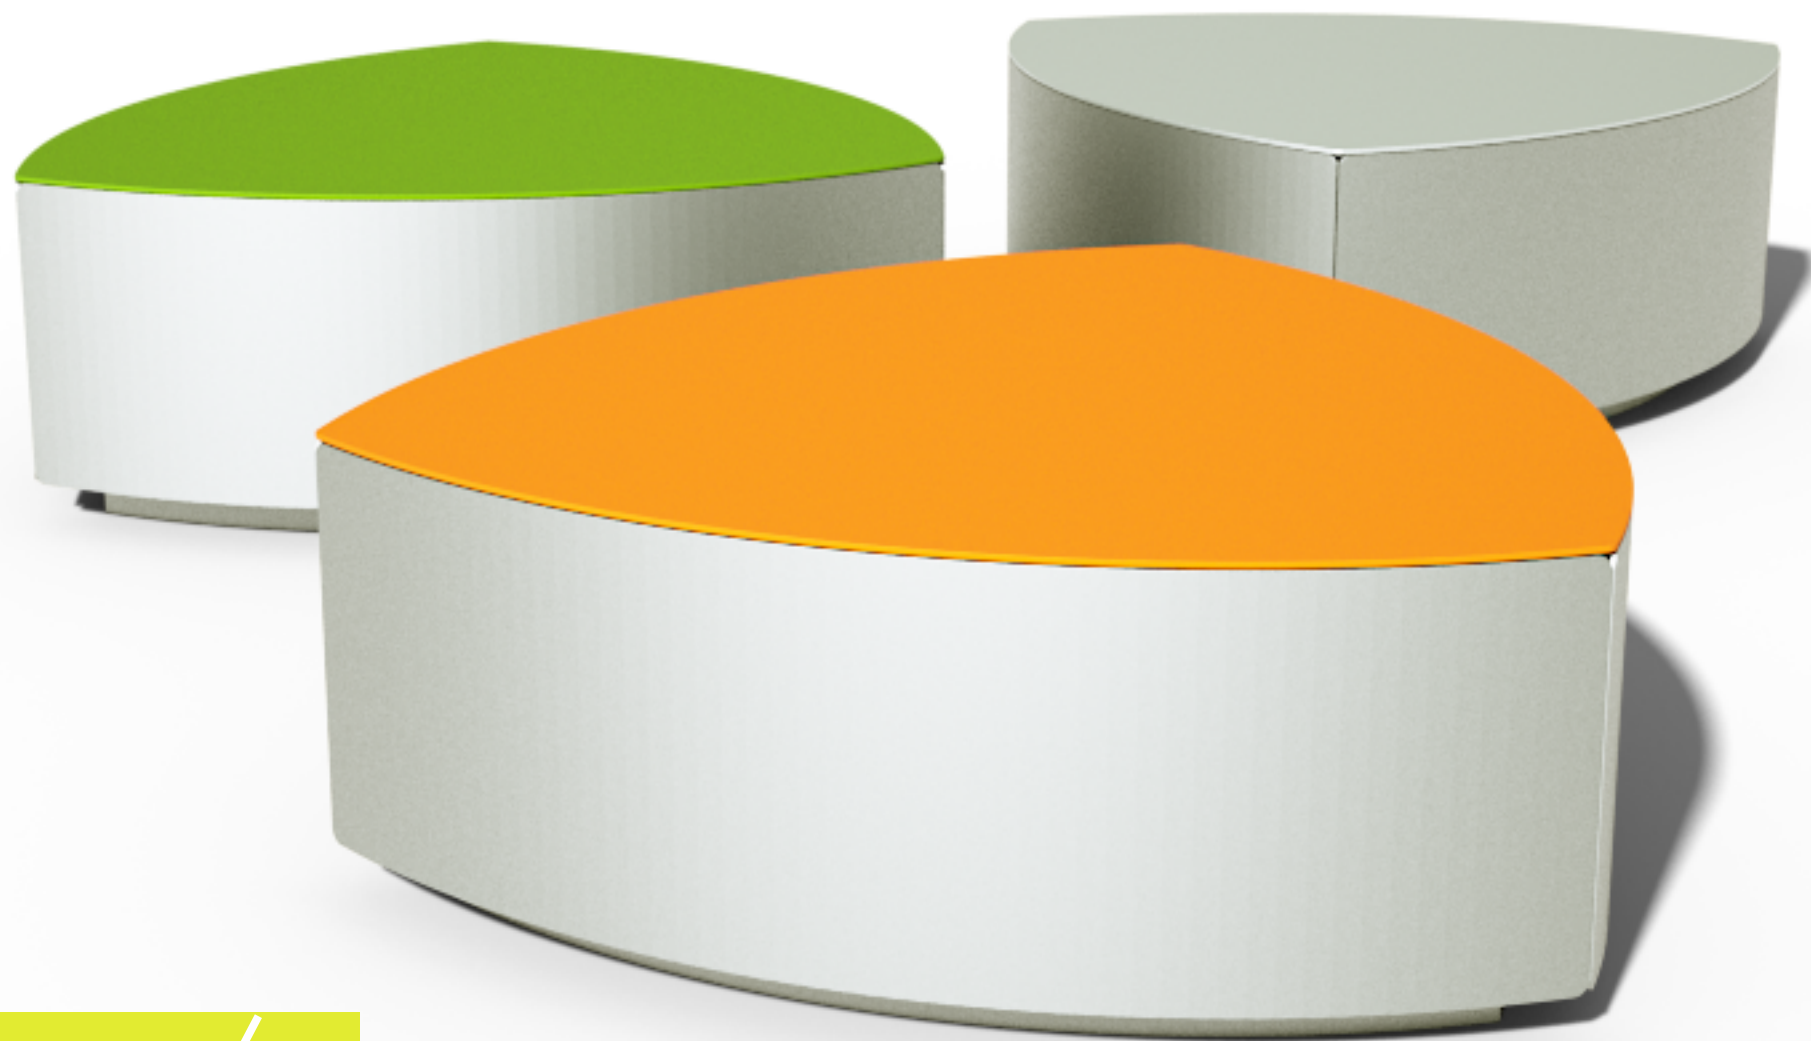

Truman

Urban Leisure Seating Elements

Truman is an elegant seating system for urban public spaces and garden environments. The system uses simple clean lines and made of high quality materials.

Design by LEMON

Truman

Urban Leisure Seating Elements

T 1

Design by LEMON

Truman T1

Urban Leisure Seating Elements

Design by LEMON

Truman T1

Urban Leisure Seating Elements

Design by LEMON

Truman T1

Urban Leisure Seating Elements

LEMÓN™
Design by LEMON

Materials & Finishes

Epoxy/Polyester Coated Metal

U P S C A L E
U R B A N
F U R N I T U R E