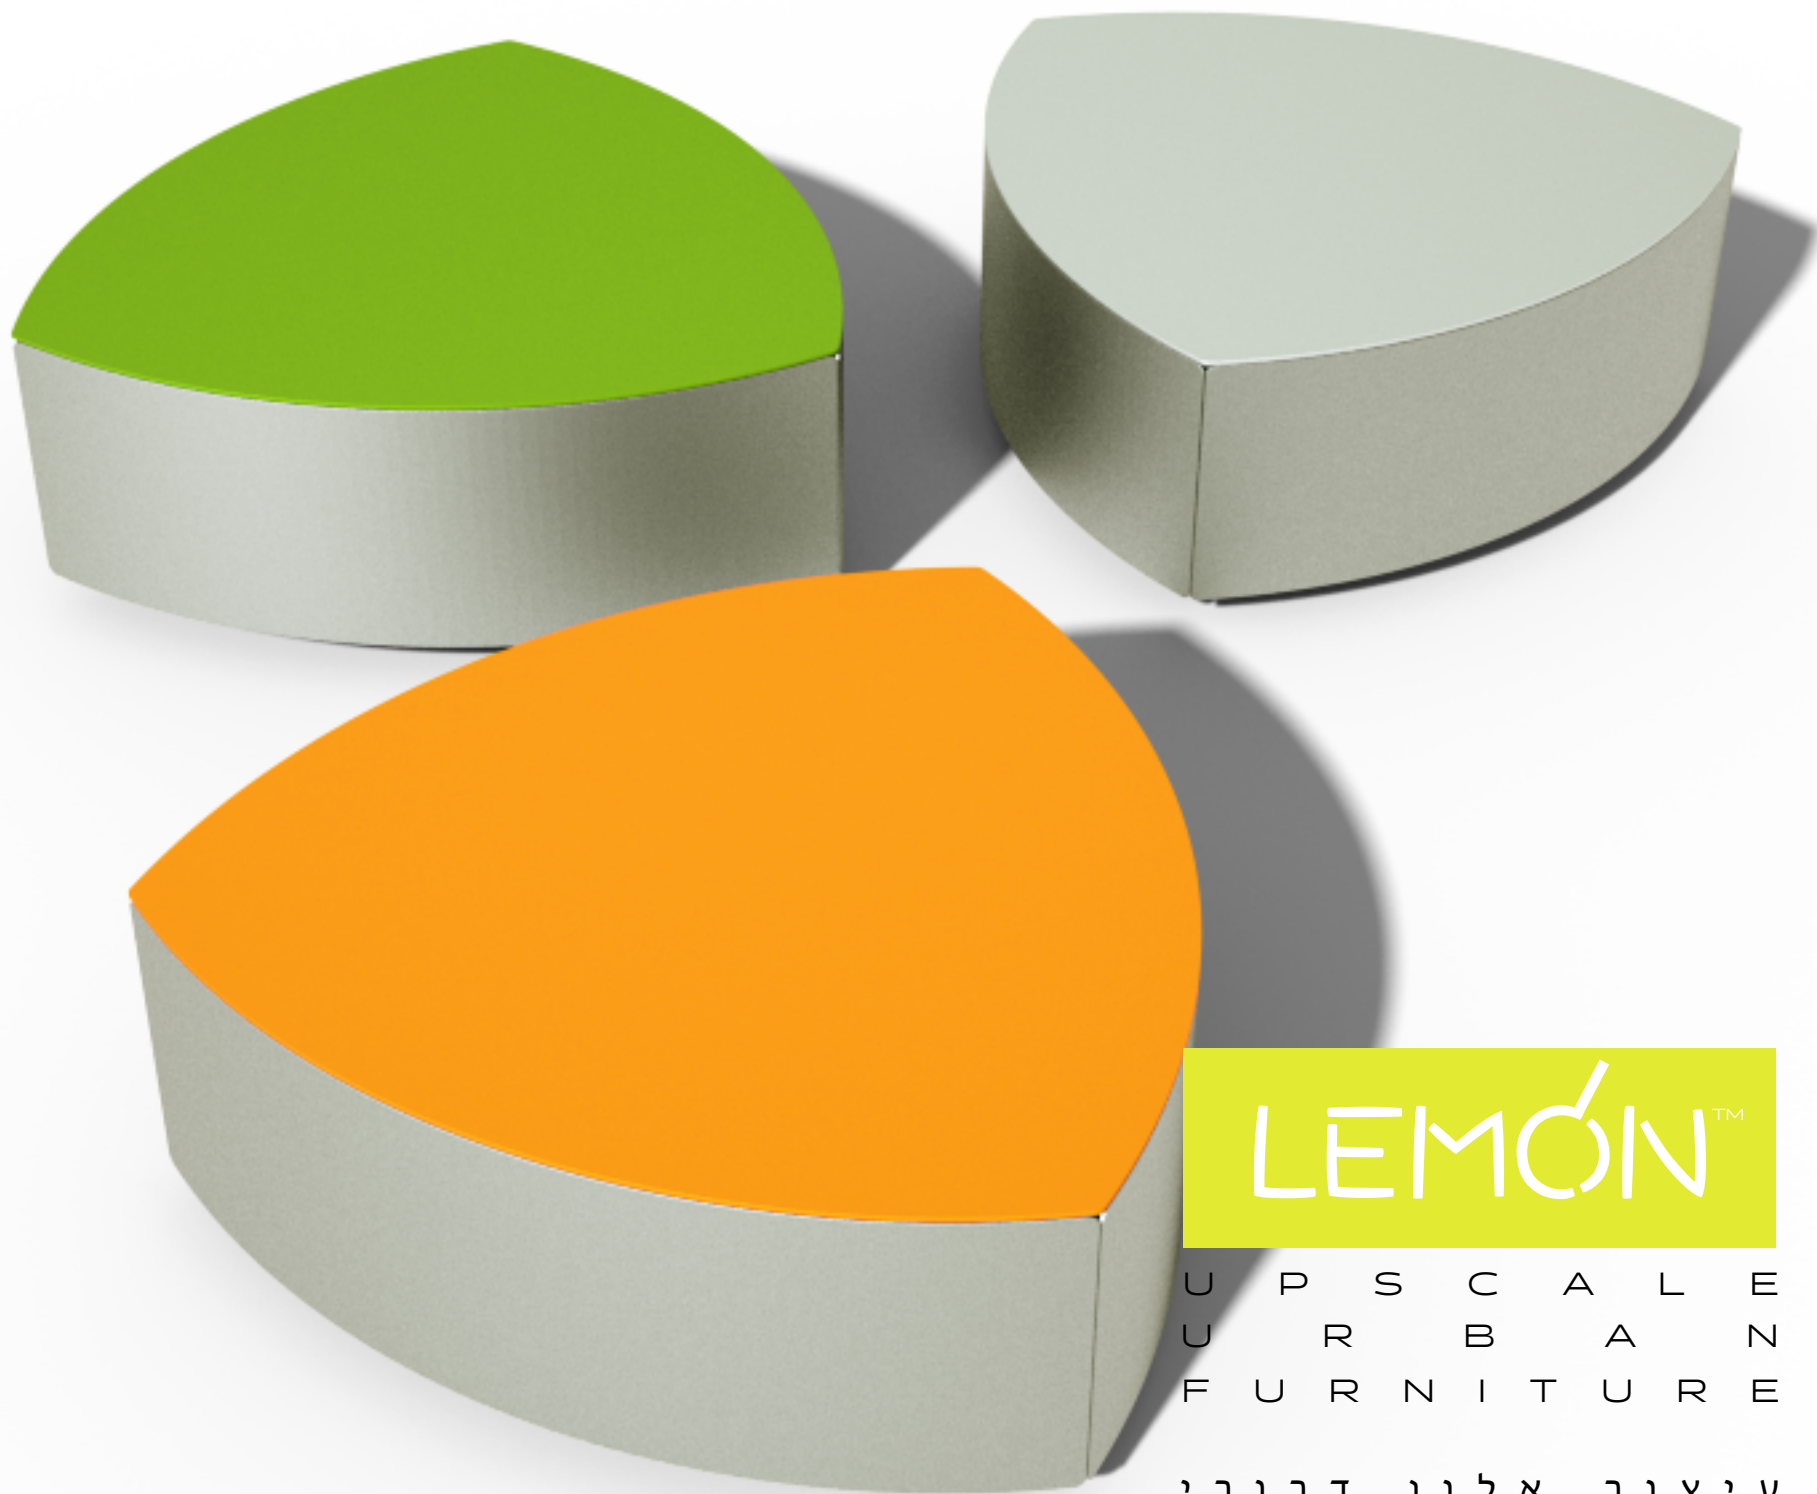

Truman

Urban Leisure Seating Elements

LEMÓN™

U P S C A L E
U R B A N
F U R N I T U R E

עיצוב אלון דרורי

w w w . l e m o n - c o l l e c t i o n . c o m