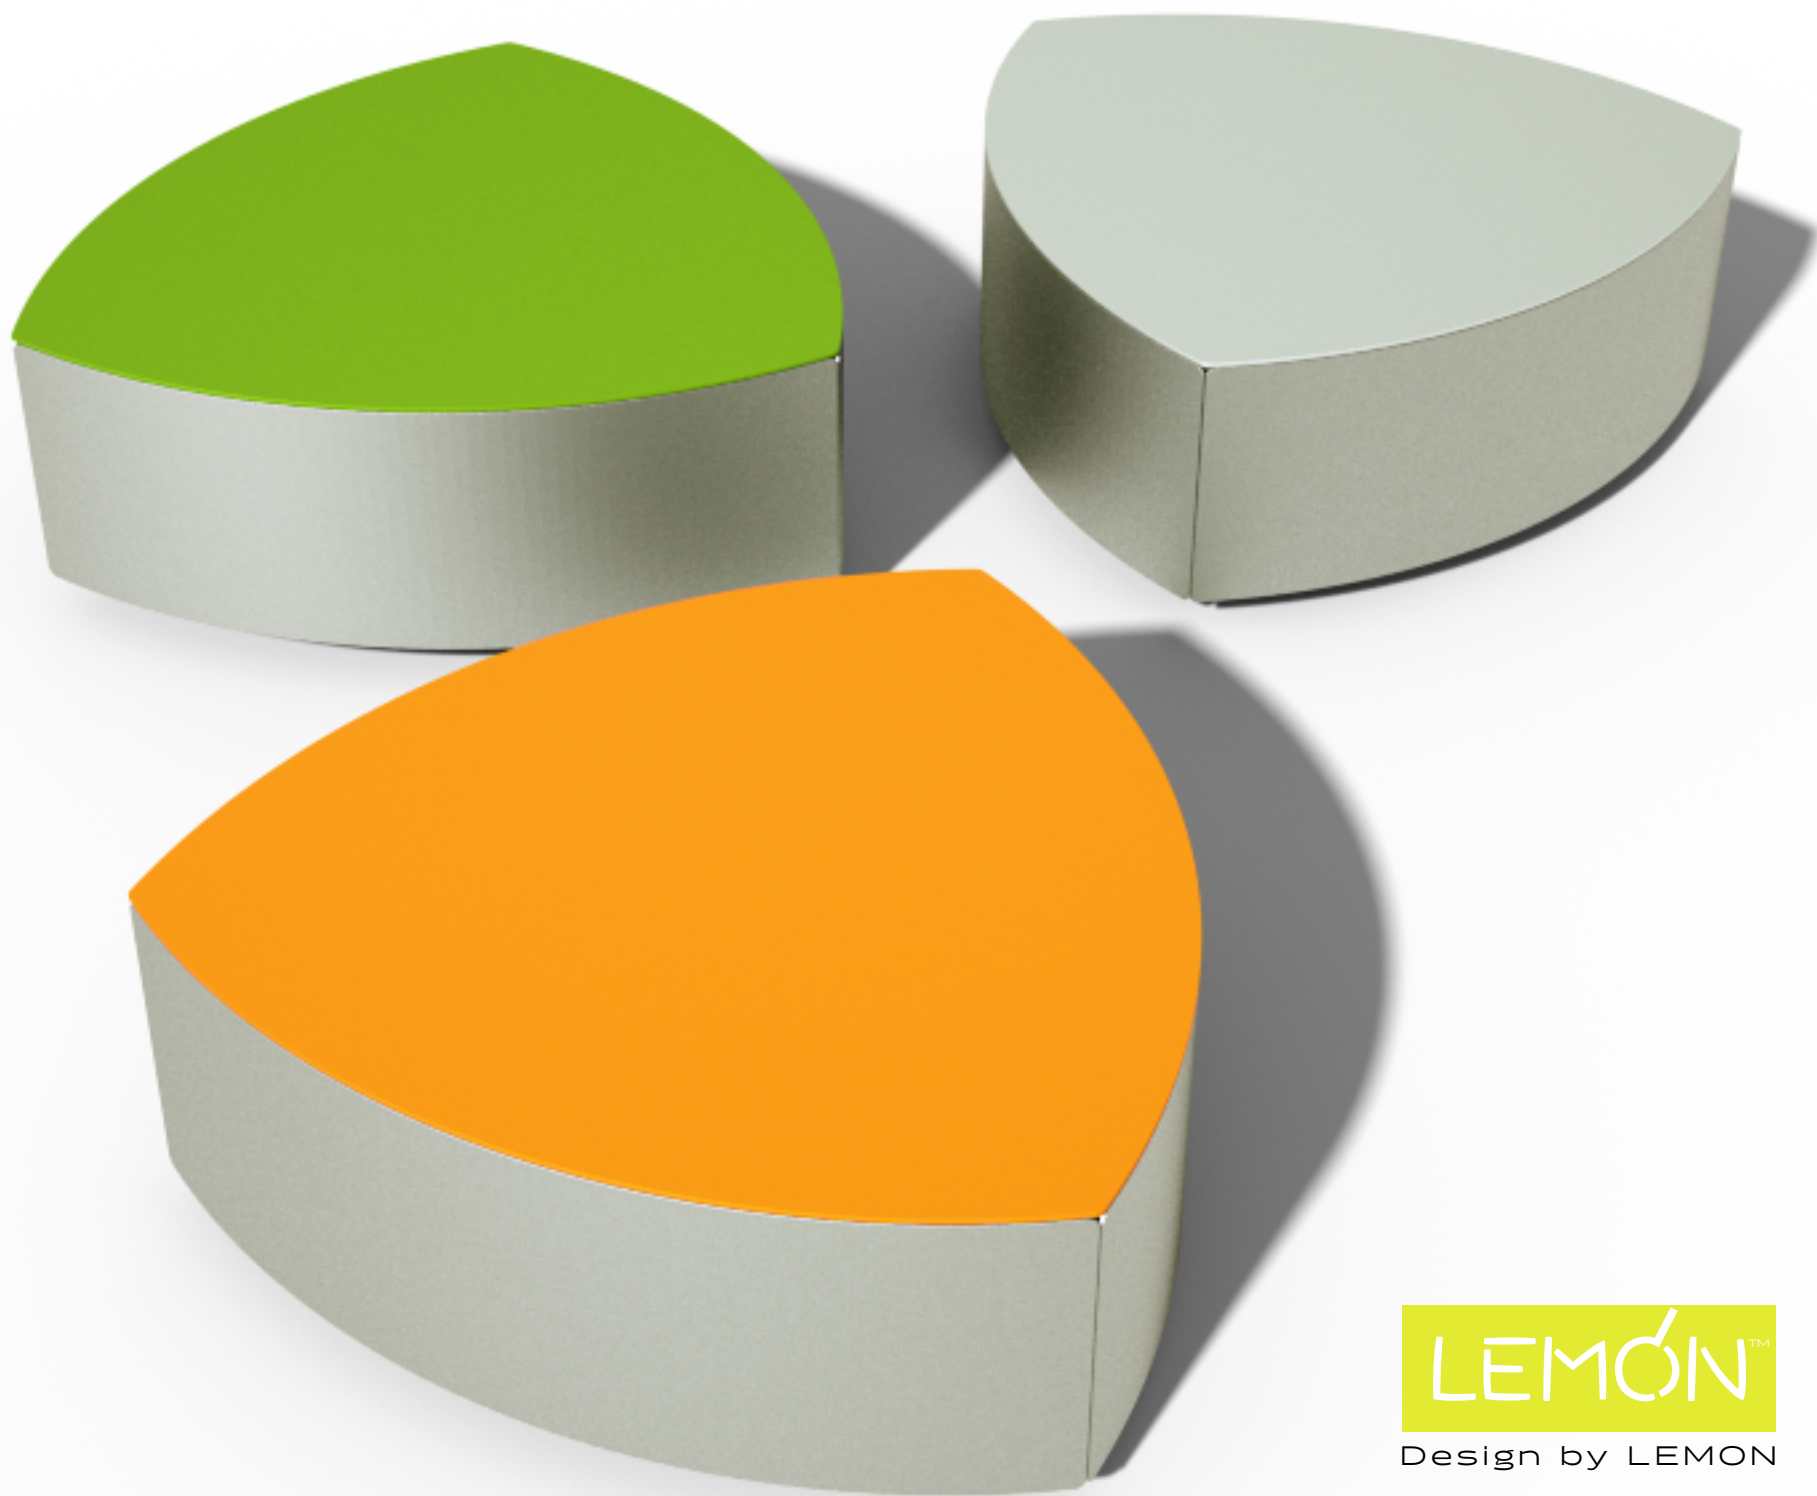

Truman

Urban Leisure Seating Elements

Truman is an elegant seating system for urban public spaces and garden environments. The system uses simple clean lines and made of high quality materials.

Design by LEMON

Truman

Urban Leisure Seating Elements

T 1

Design by LEMON

Truman T1

Urban Leisure Seating Elements

Design by LEMON

Truman T1

Urban Leisure Seating Elements

Design by LEMON

Truman T1

Urban Leisure Seating Elements

LEMÓN™
Design by LEMON

Materials & Finishes

Epoxy/Polyester Coated Metal

U P S C A L E
U R B A N
F U R N I T U R E