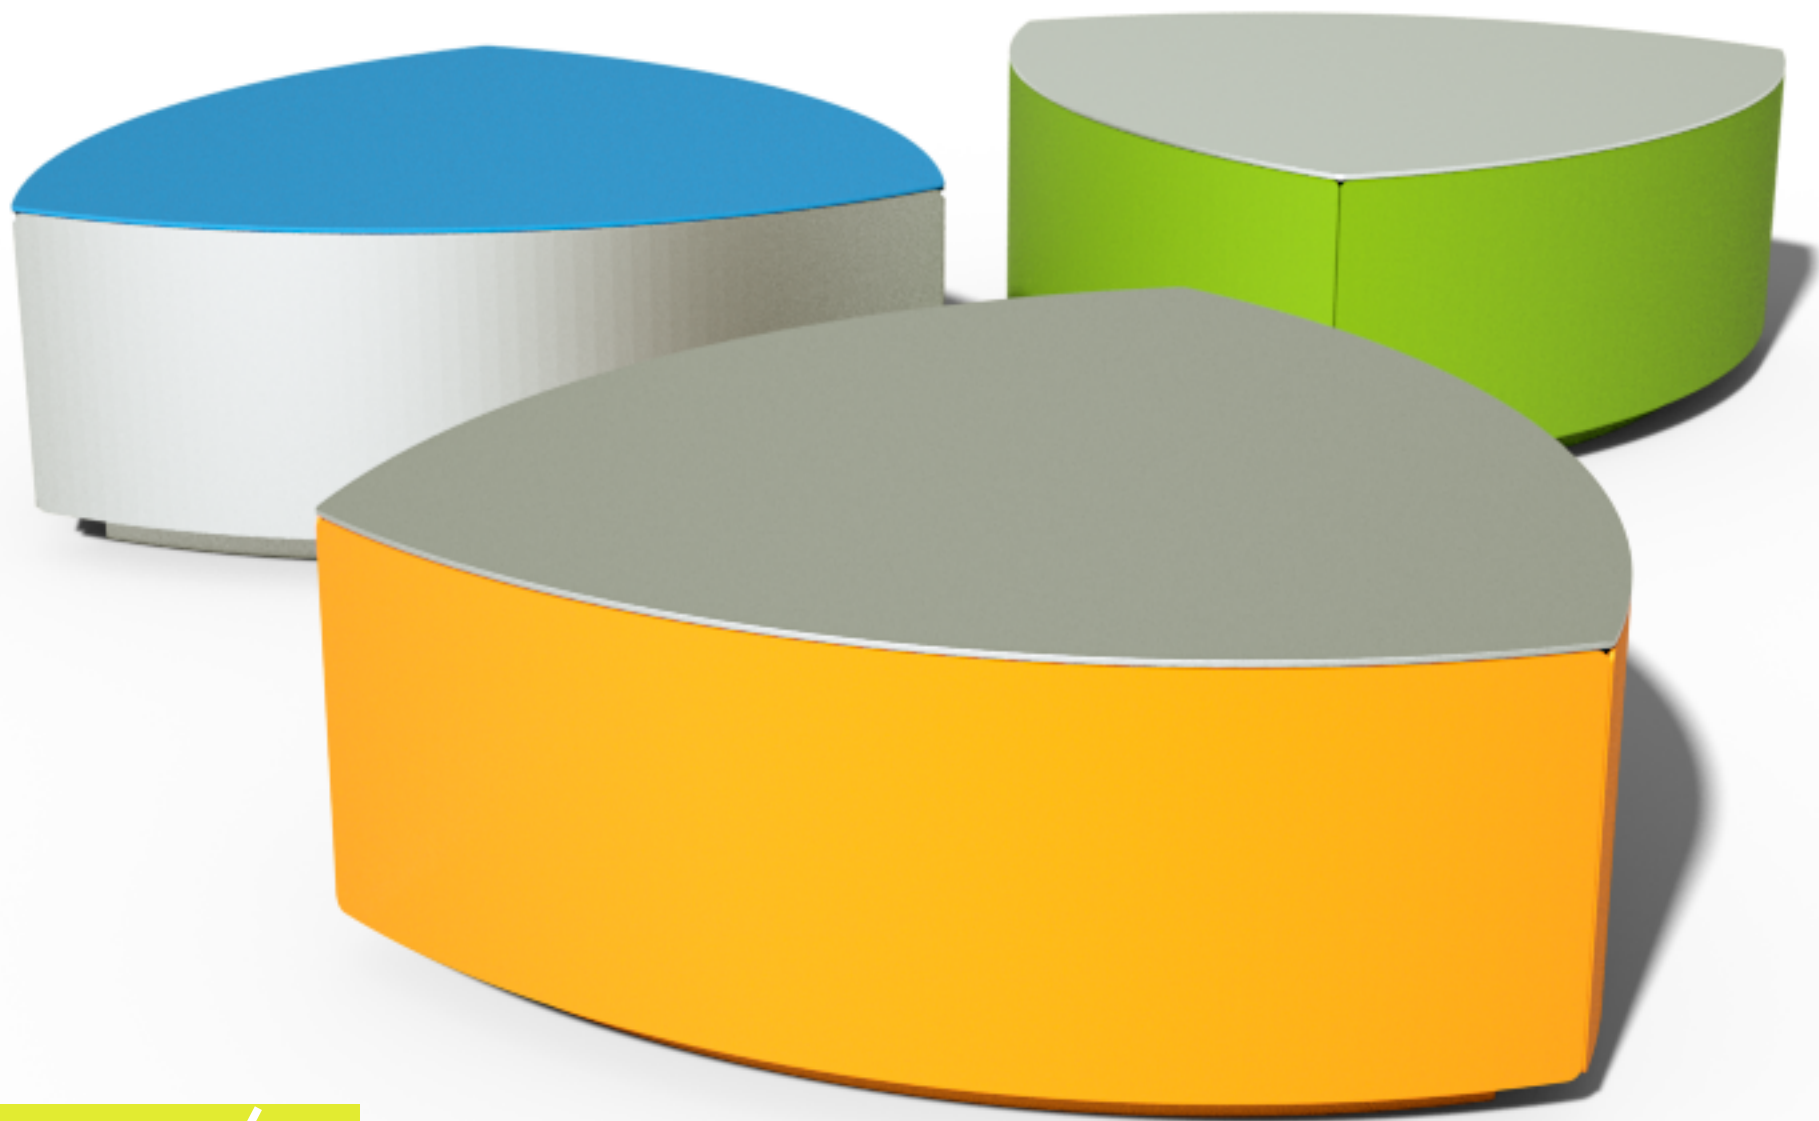

Truman

Urban Leisure Seating Elements

Truman is an elegant seating system for urban public spaces and garden environments. The system uses simple clean lines and made of high quality materials.

Design by LEMON

Truman

Urban Leisure Seating Elements

T 1

Design by LEMON

Truman T1

Urban Leisure Seating Elements

Design by LEMON

Truman T1

Urban Leisure Seating Elements

Design by LEMON

Truman T1

Urban Leisure Seating Elements

LEMÓN™
Design by LEMON

Materials & Finishes

Epoxy/Polyester Coated Metal

U P S C A L E
U R B A N
F U R N I T U R E