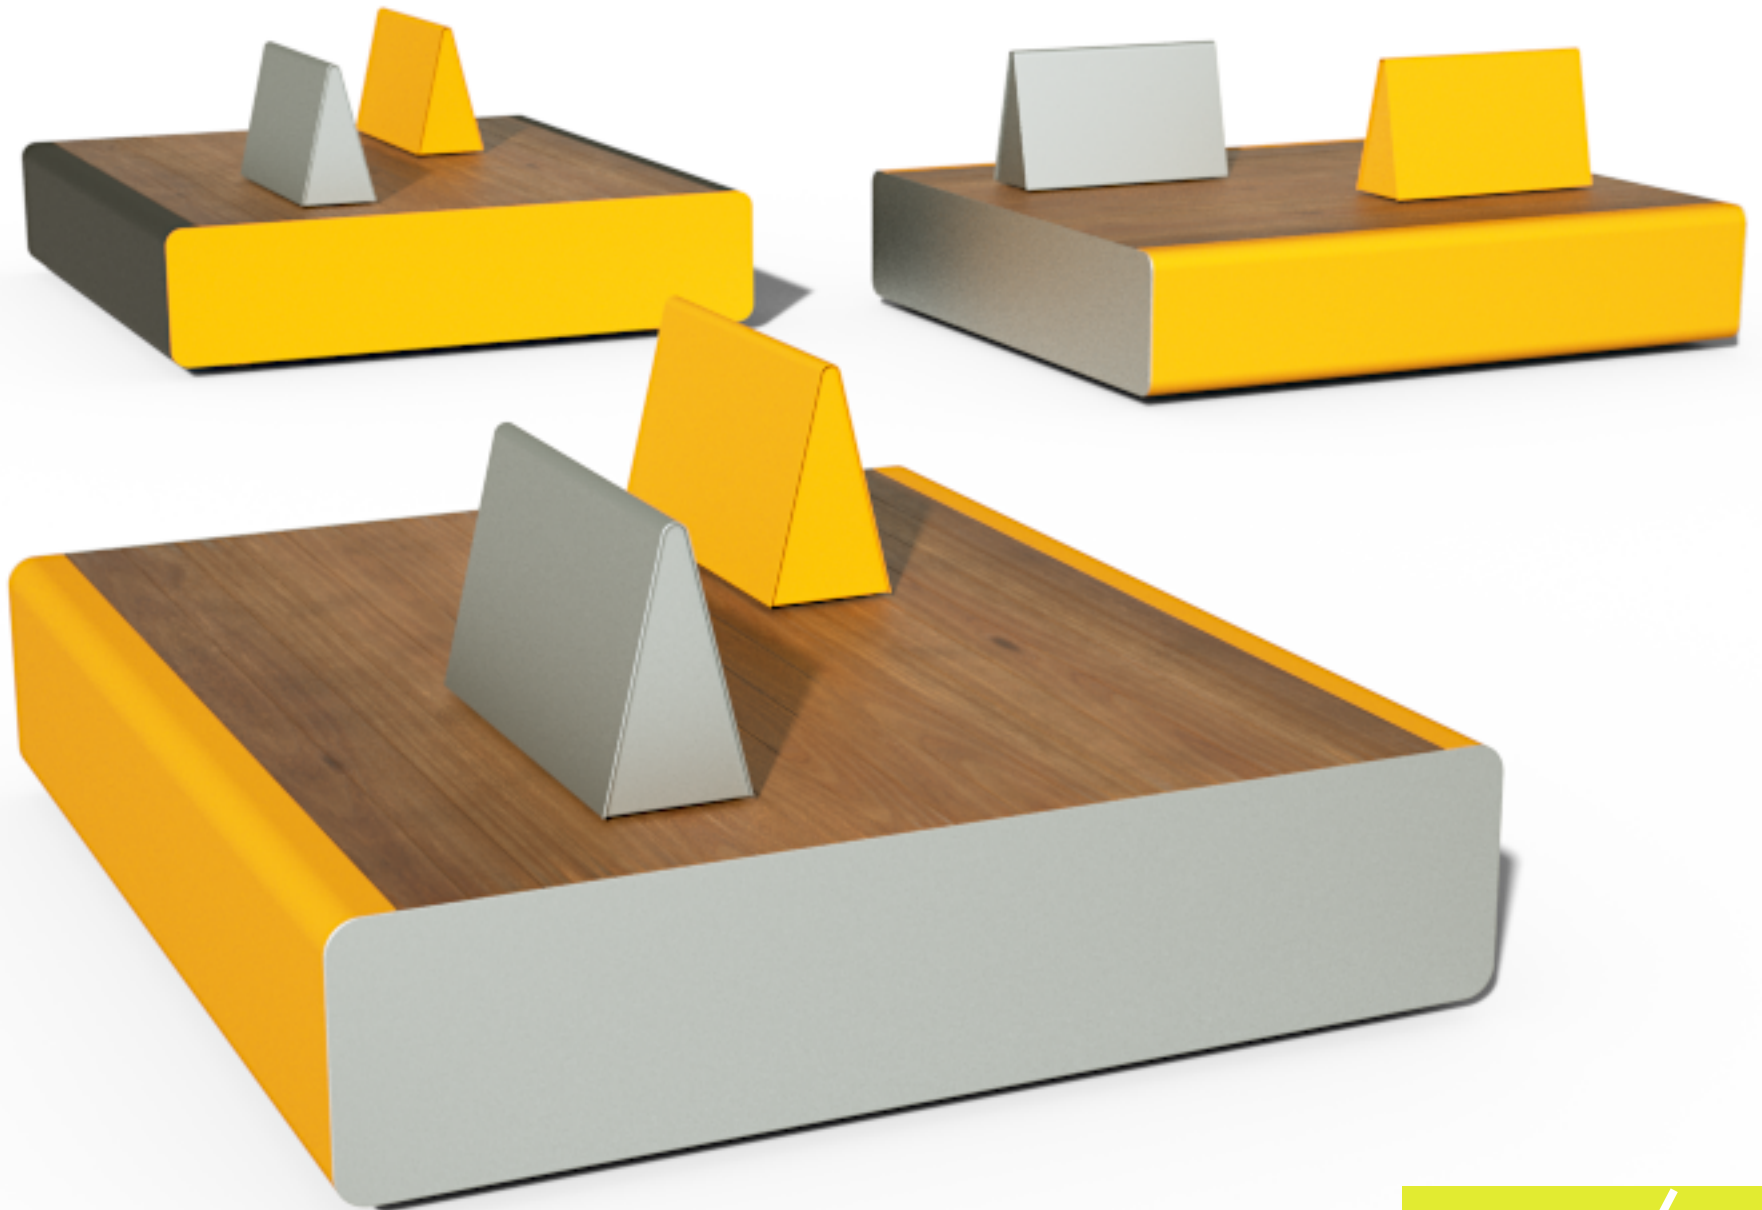

Tubular

Urban Leisure Seating Elements

Tubular is an elegant seating system for urban public spaces and garden environments. The system uses simple clean lines and made of high quality materials.

Design by LEMON

Tubular

Urban Leisure Seating Elements

T 1

LEMÓN™

Design by LEMON

Tubular T1

Urban Leisure Seating Elements

LEMÓN™
Design by LEMON

Tubular T1

Urban Leisure Seating Elements

LEMÓN™
Design by LEMON

Tubular T1

Urban Leisure Seating Elements

LEMÓN™
Design by LEMON

Materials & Finishes

Surface: Wood