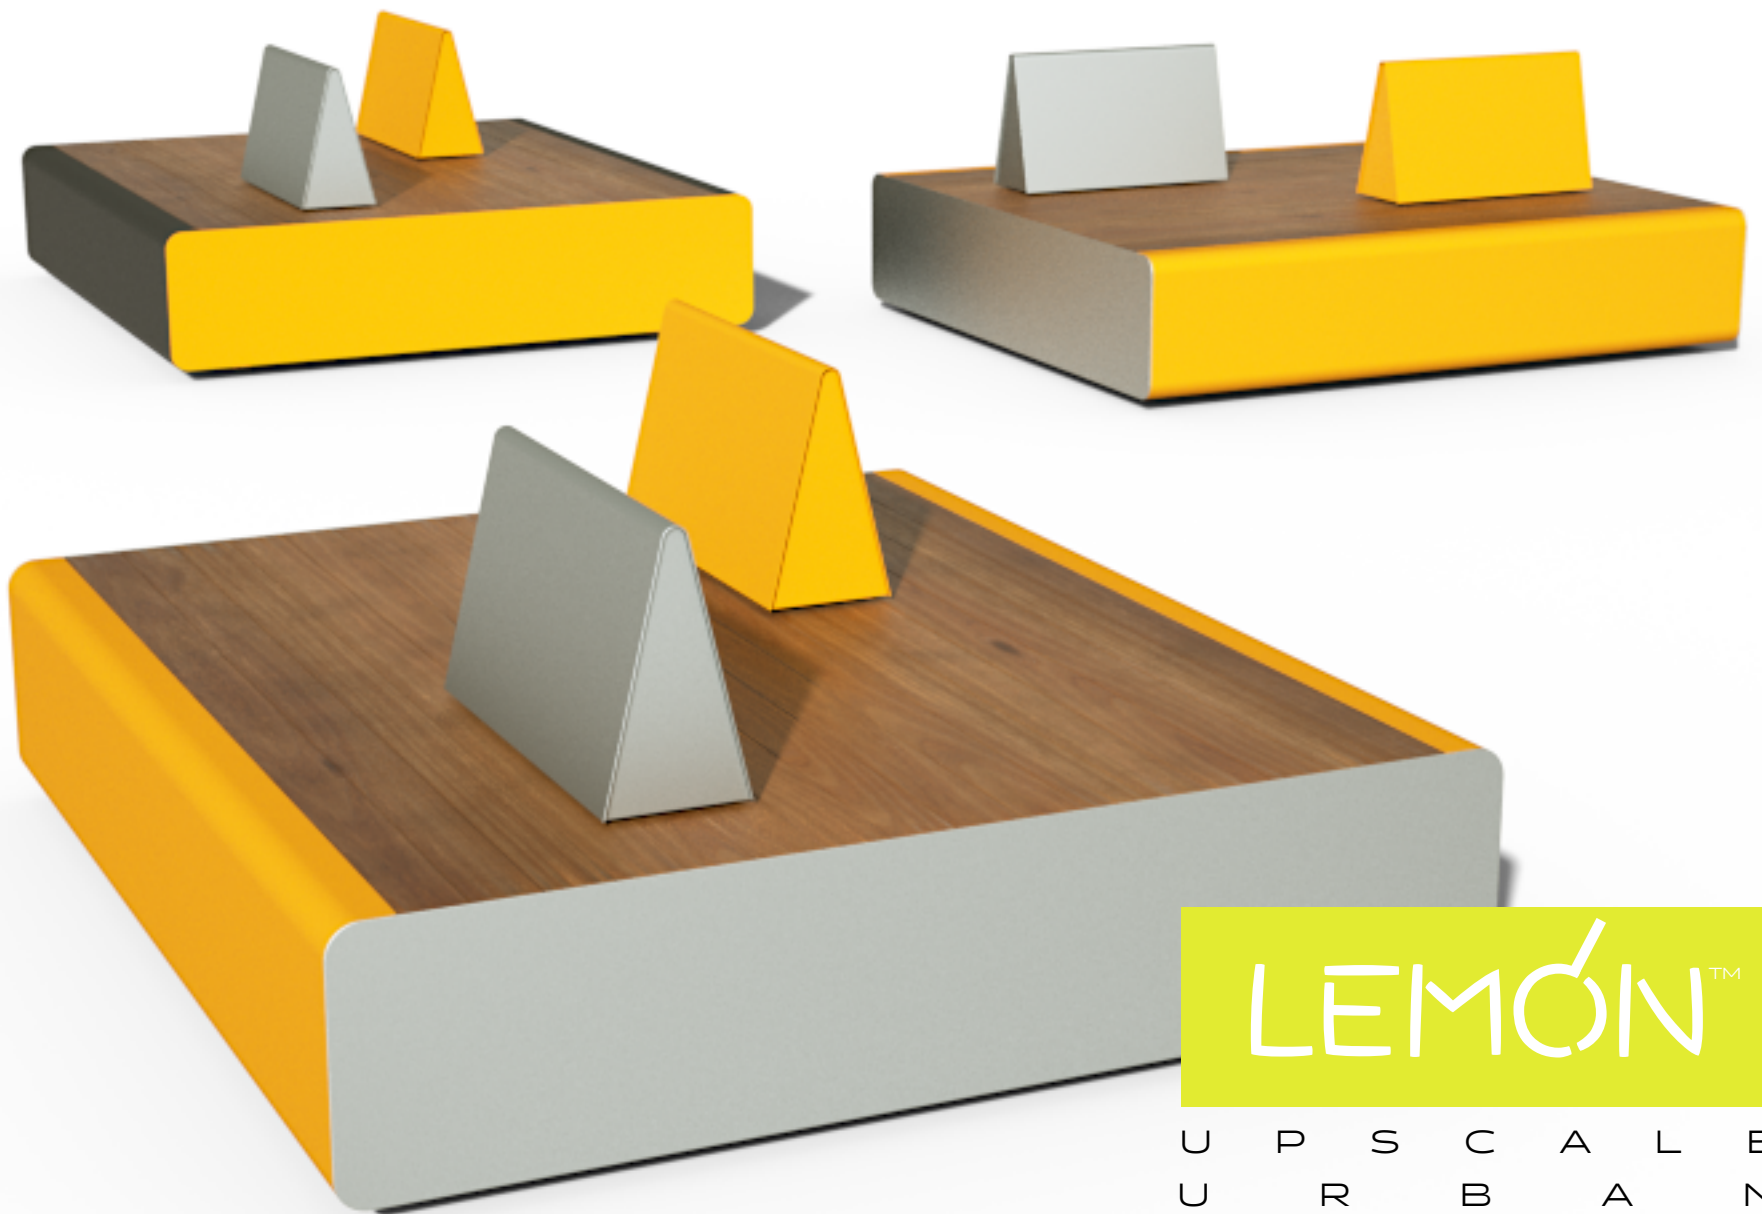

Tubular

Urban Leisure Seating Elements

LEMÓN™

U P S C A L E
U R B A N
F U R N I T U R E

עיצוב אלון דרורי

w w w . l e m o n - c o l l e c t i o n . c o m

I N N O V A T I O N I N T H E P U B L I C S P A C E

רִיחוּט אורבני ייחודי

Tubular

Urban Leisure Seating Elements

Tubular is an elegant seating system for urban public spaces and garden environments. The system uses simple clean lines and made of high quality materials.

Design by LEMON

Tubular

Urban Leisure Seating Elements

T 1

LEMÓN™

Design by LEMON

Tubular T1

Urban Leisure Seating Elements

LEMÓN™
Design by LEMON

Tubular T1

Urban Leisure Seating Elements

LEMÓN™
Design by LEMON

Tubular T1

Urban Leisure Seating Elements

LEMÓN™
Design by LEMON

Materials & Finishes

Surface: Wood