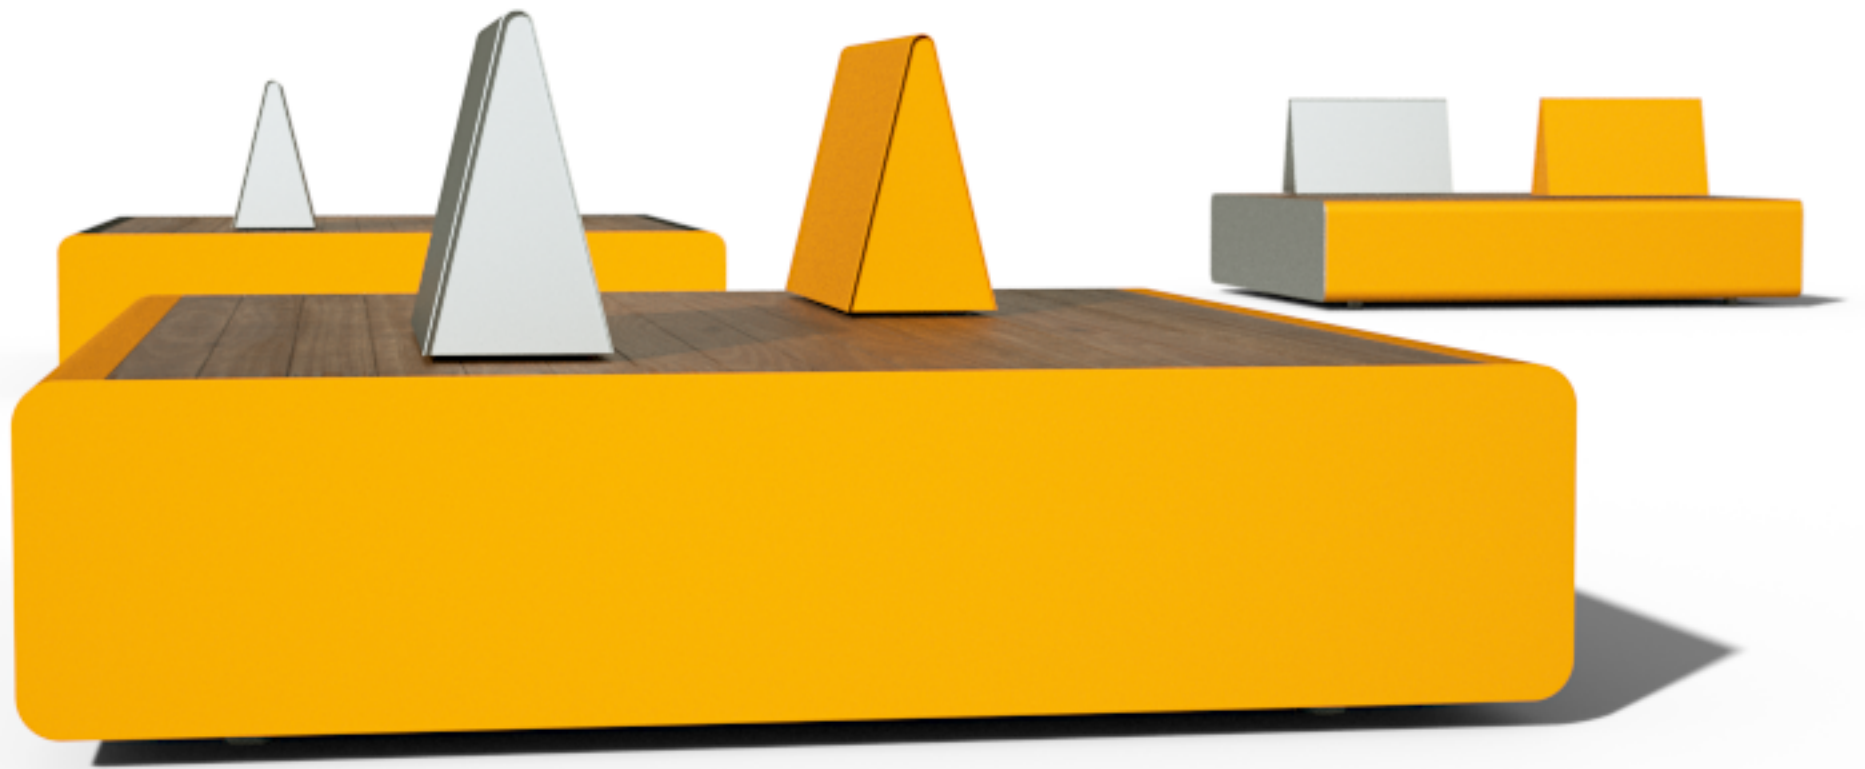

Tubular

Urban Leisure Seating Elements

Tubular is an elegant seating system for urban public spaces and garden environments. The system uses simple clean lines and made of high quality materials.

Design by LEMON

Tubular T1

Urban Leisure Seating Elements

LEMÓN™
Design by LEMON

Tubular T1

Urban Leisure Seating Elements

LEMÓN™
Design by LEMON

Materials & Finishes

Surface: Wood