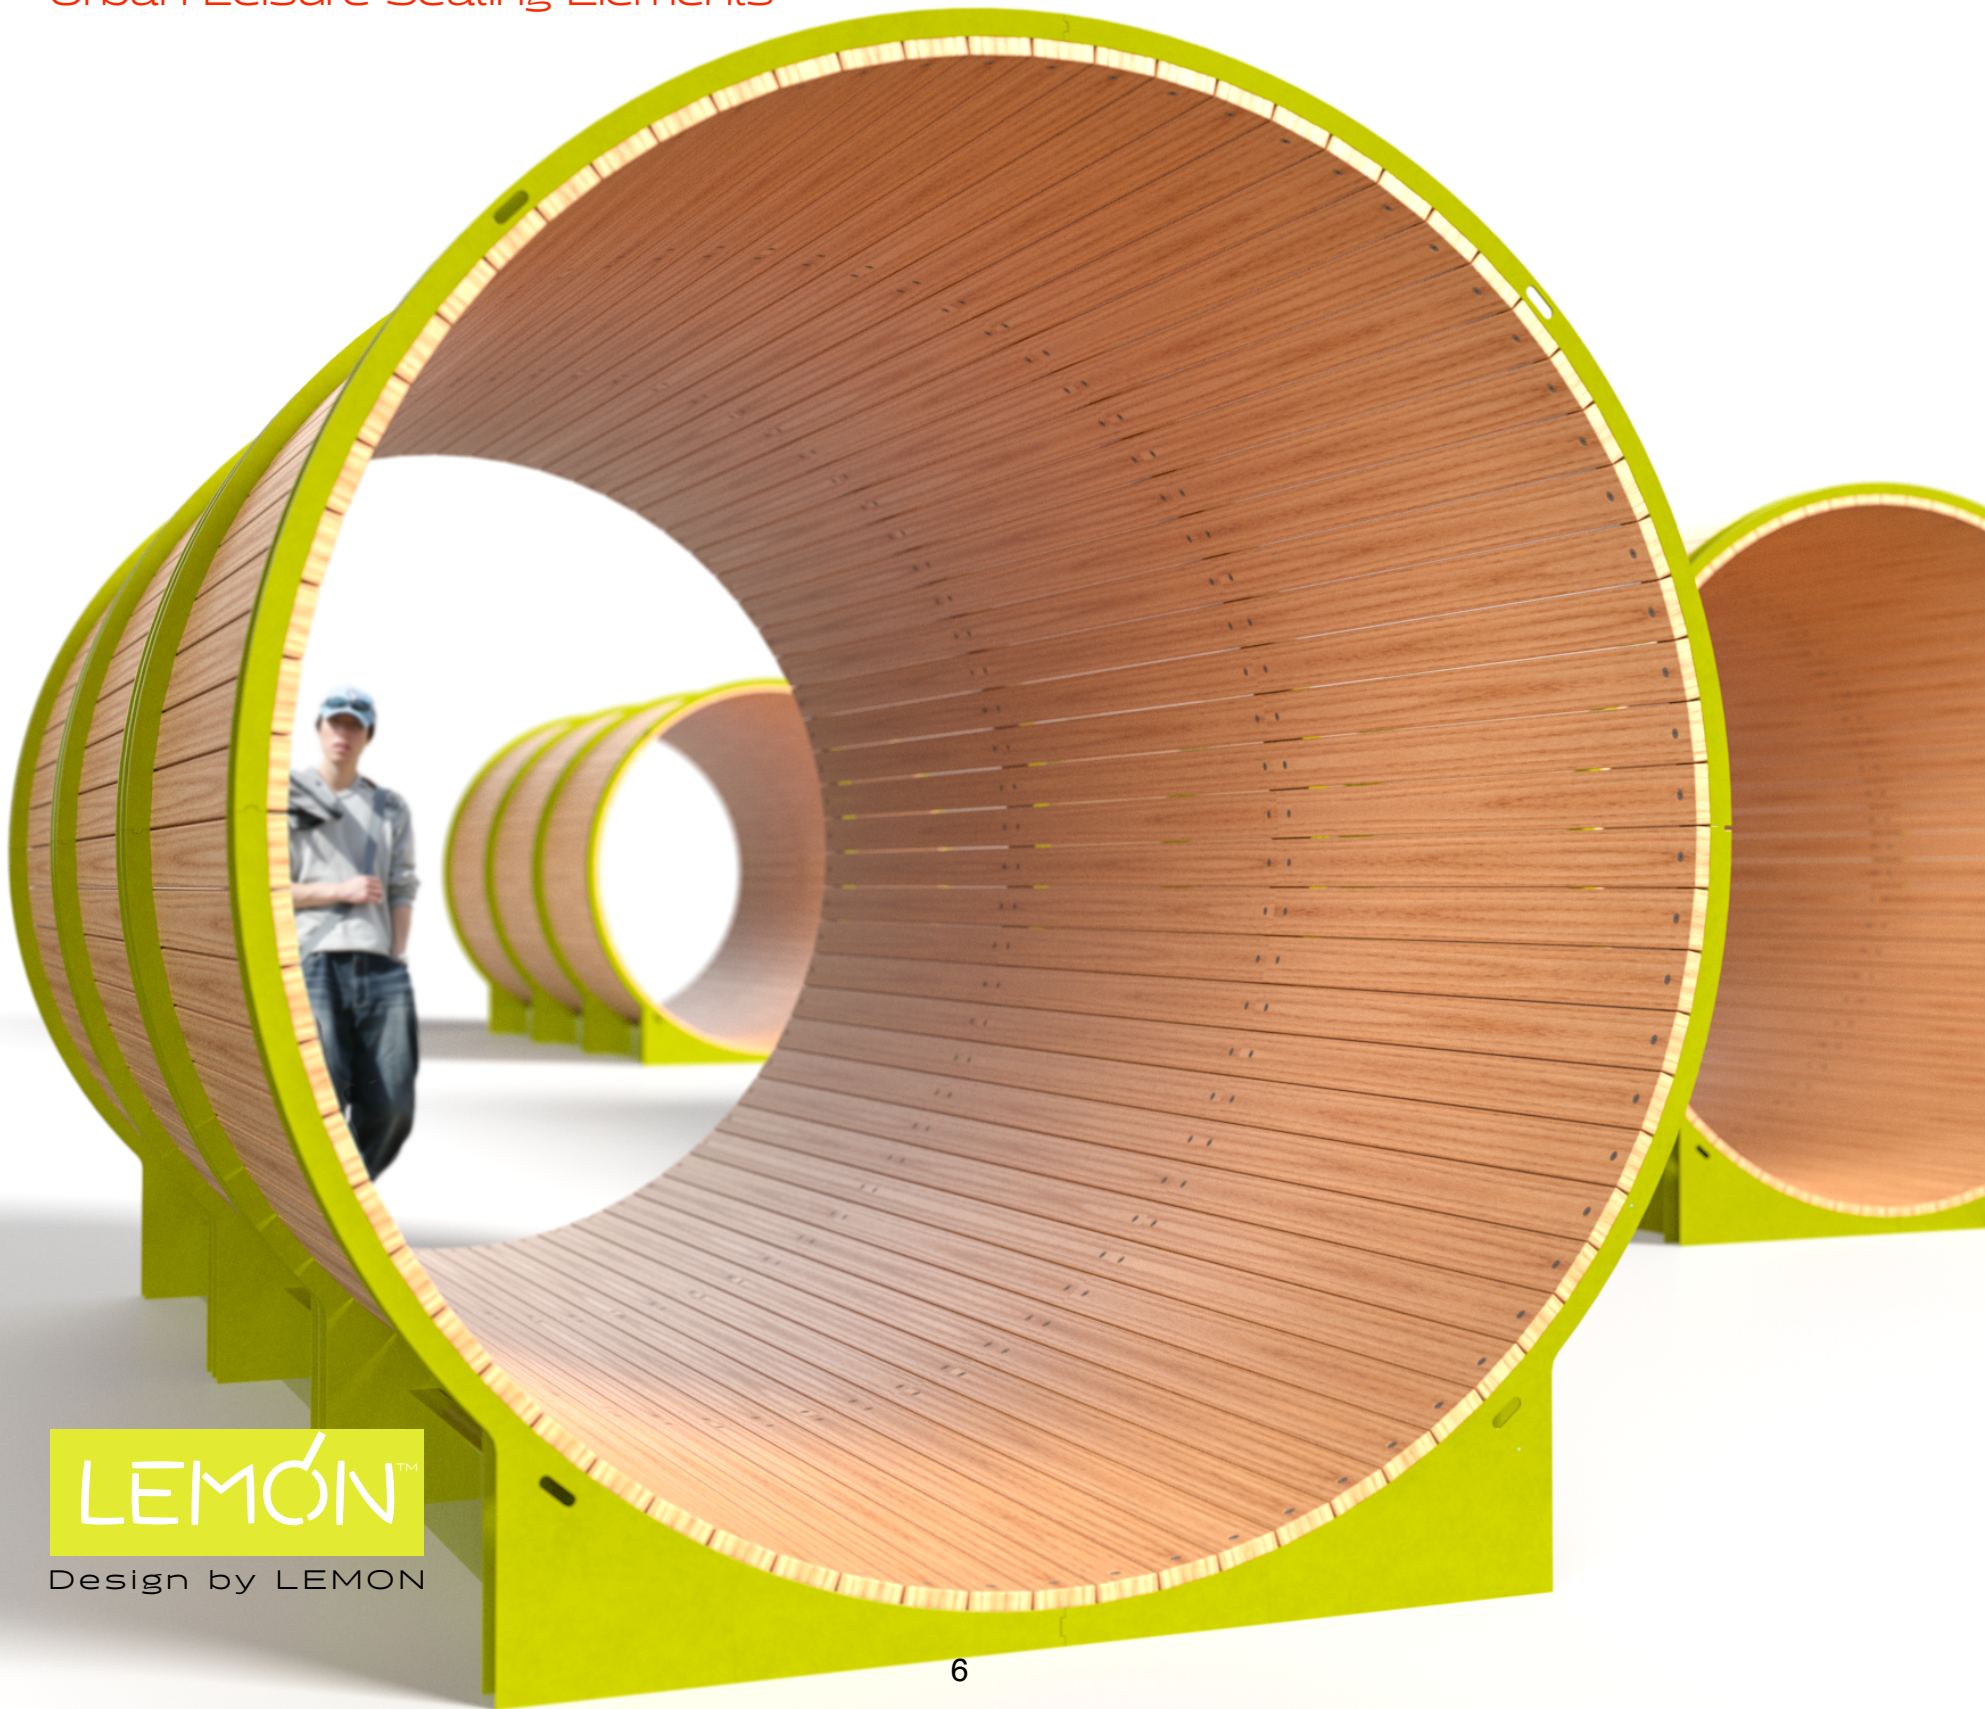

# Tunnel

Urban Leisure Seating Elements

Tunnel is an elegant seating system for urban public spaces and garden environments. The system uses simple clean lines and made of high quality materials.

Design by LEMON

# Tunnel T1

Urban Leisure Seating Elements

LEMÓN™

Design by LEMON

# Tunnel T1

Urban Leisure Seating Elements

LEMÓN™

Design by LEMON

Tunnel T1  
Urban Leisure Seating Elements

LEMÓN™

Design by LEMON