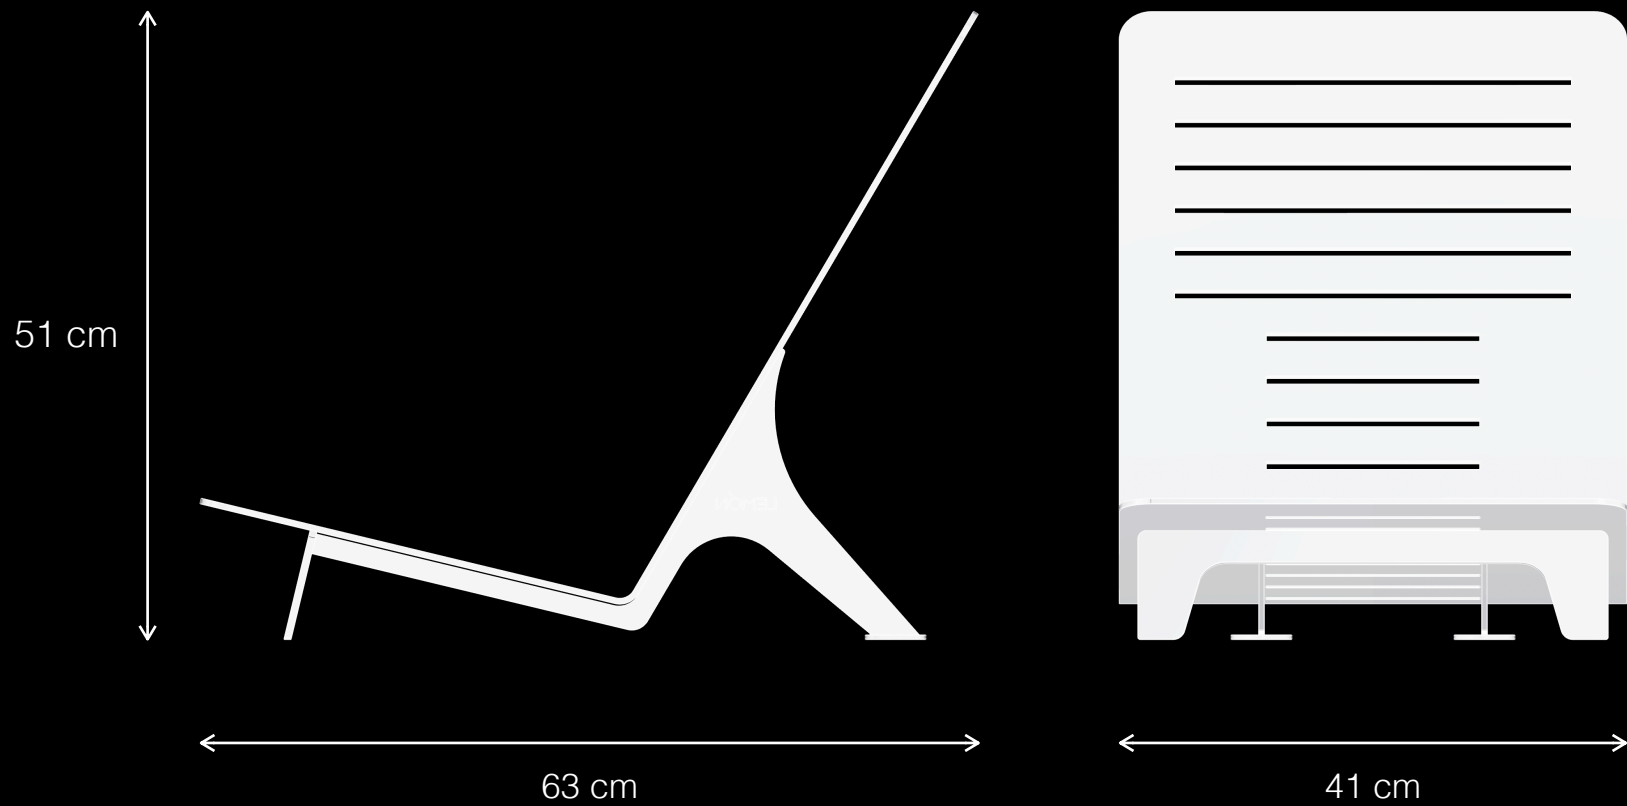

Ultra T1

Urban Leisure Seating Elements

LEMÓN™

Design by LEMON

Ultra T1

Urban Leisure Seating Elements

LEMÓN™

Design by LEMON