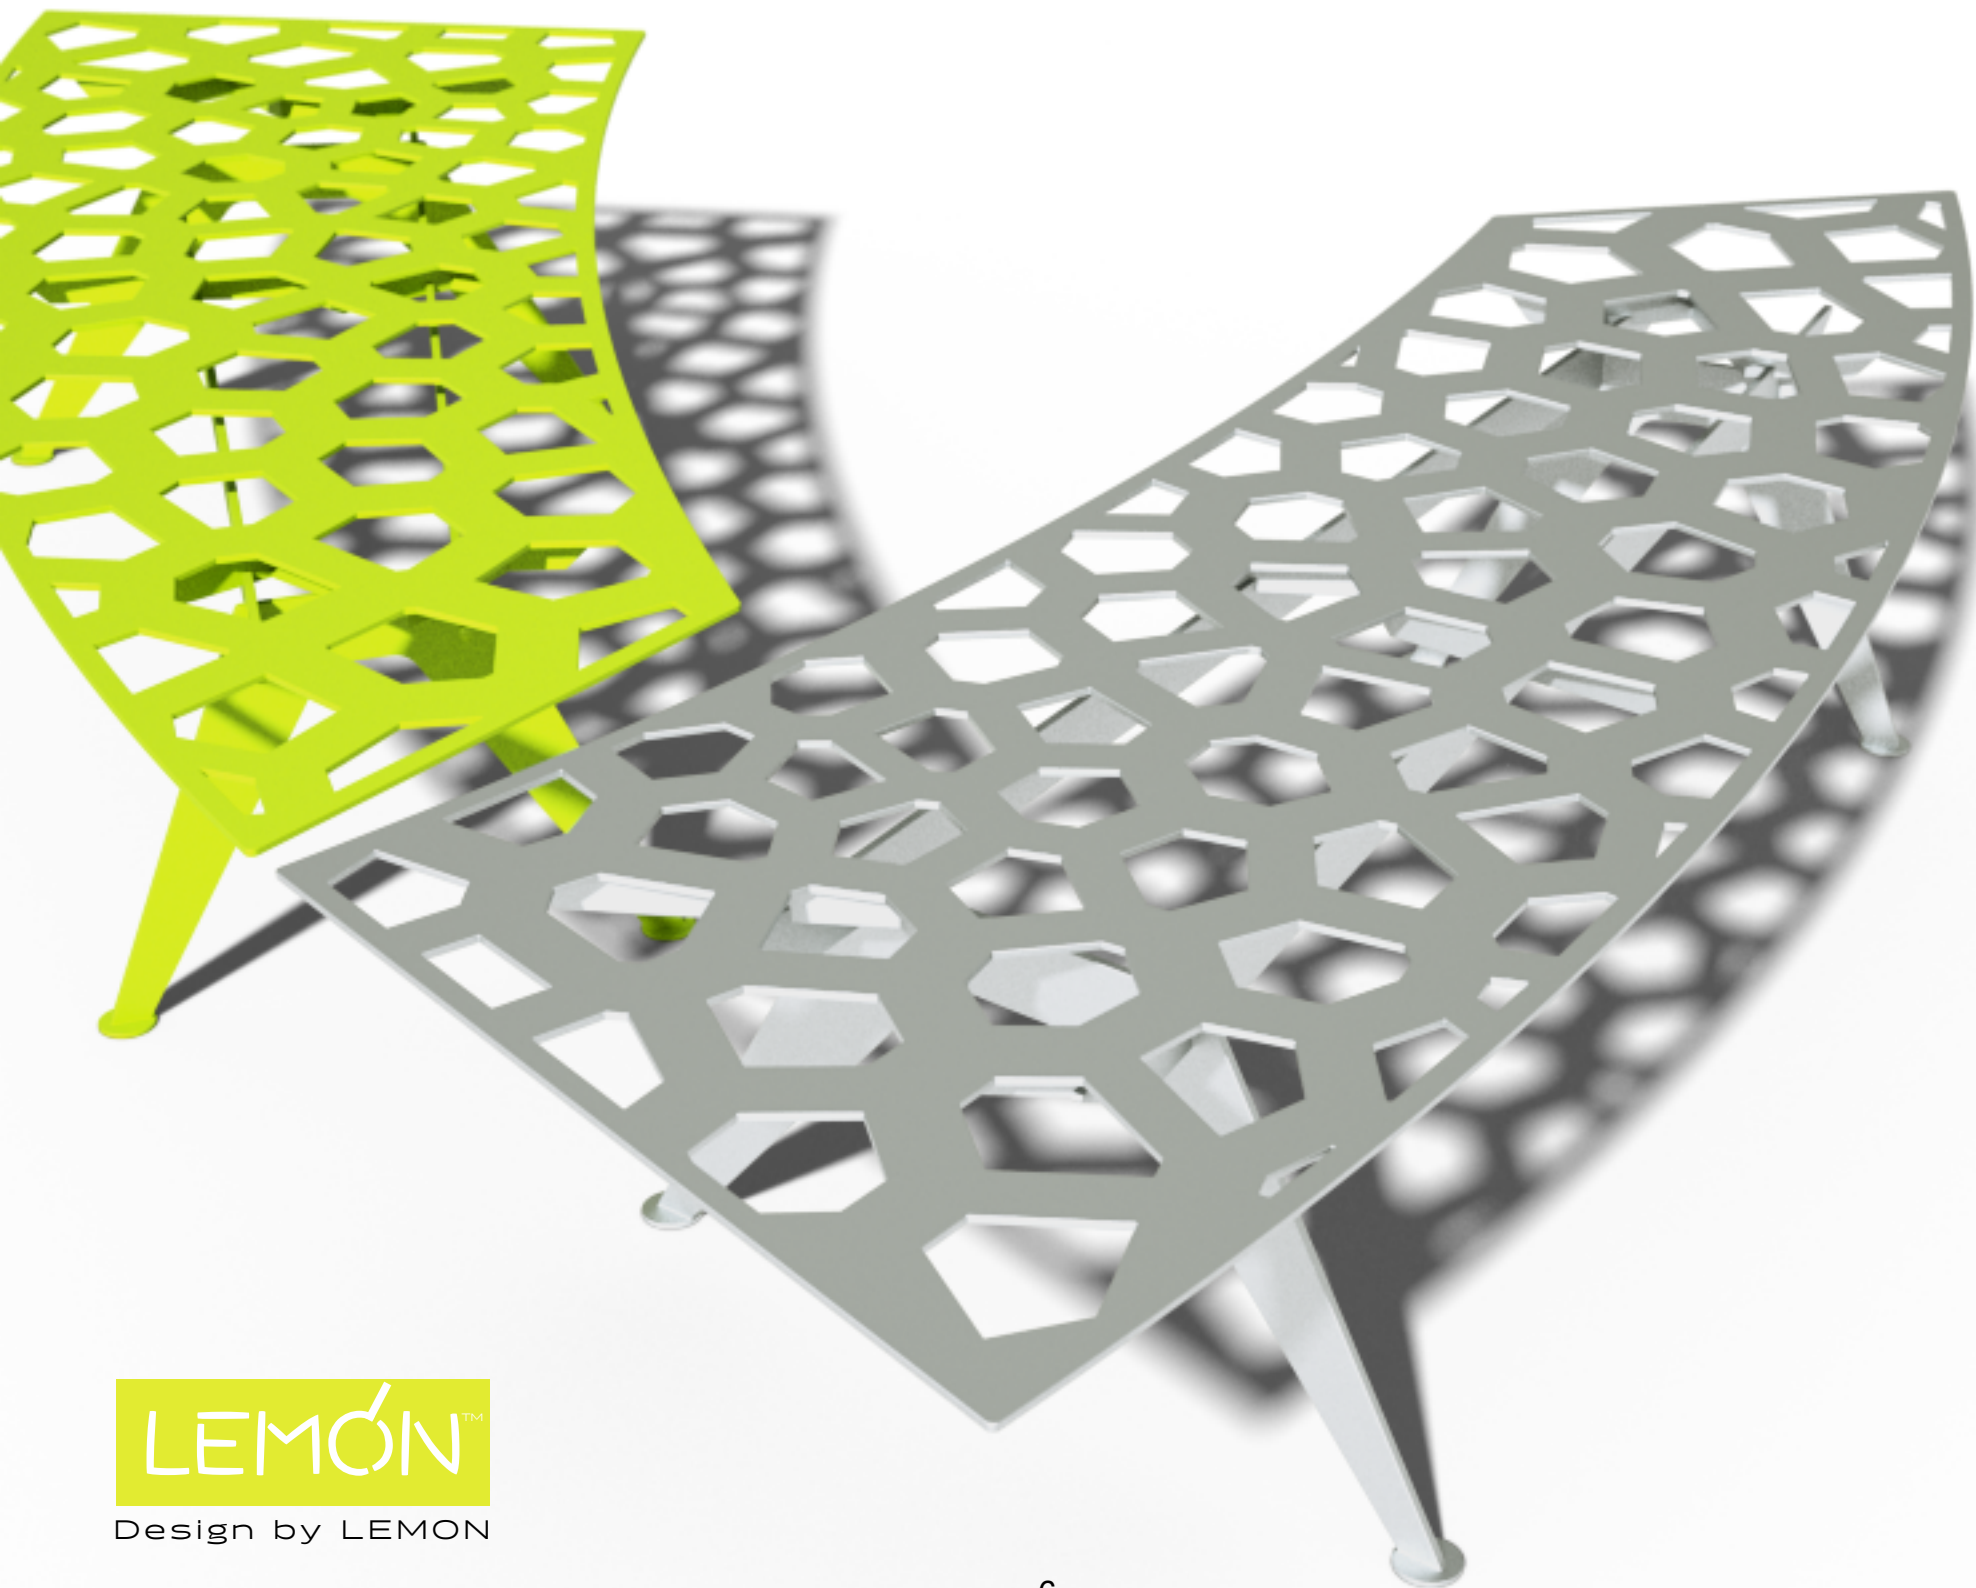

Vega T1
Urban Leisure Seating Elements

LEMÓN™
Design by LEMON