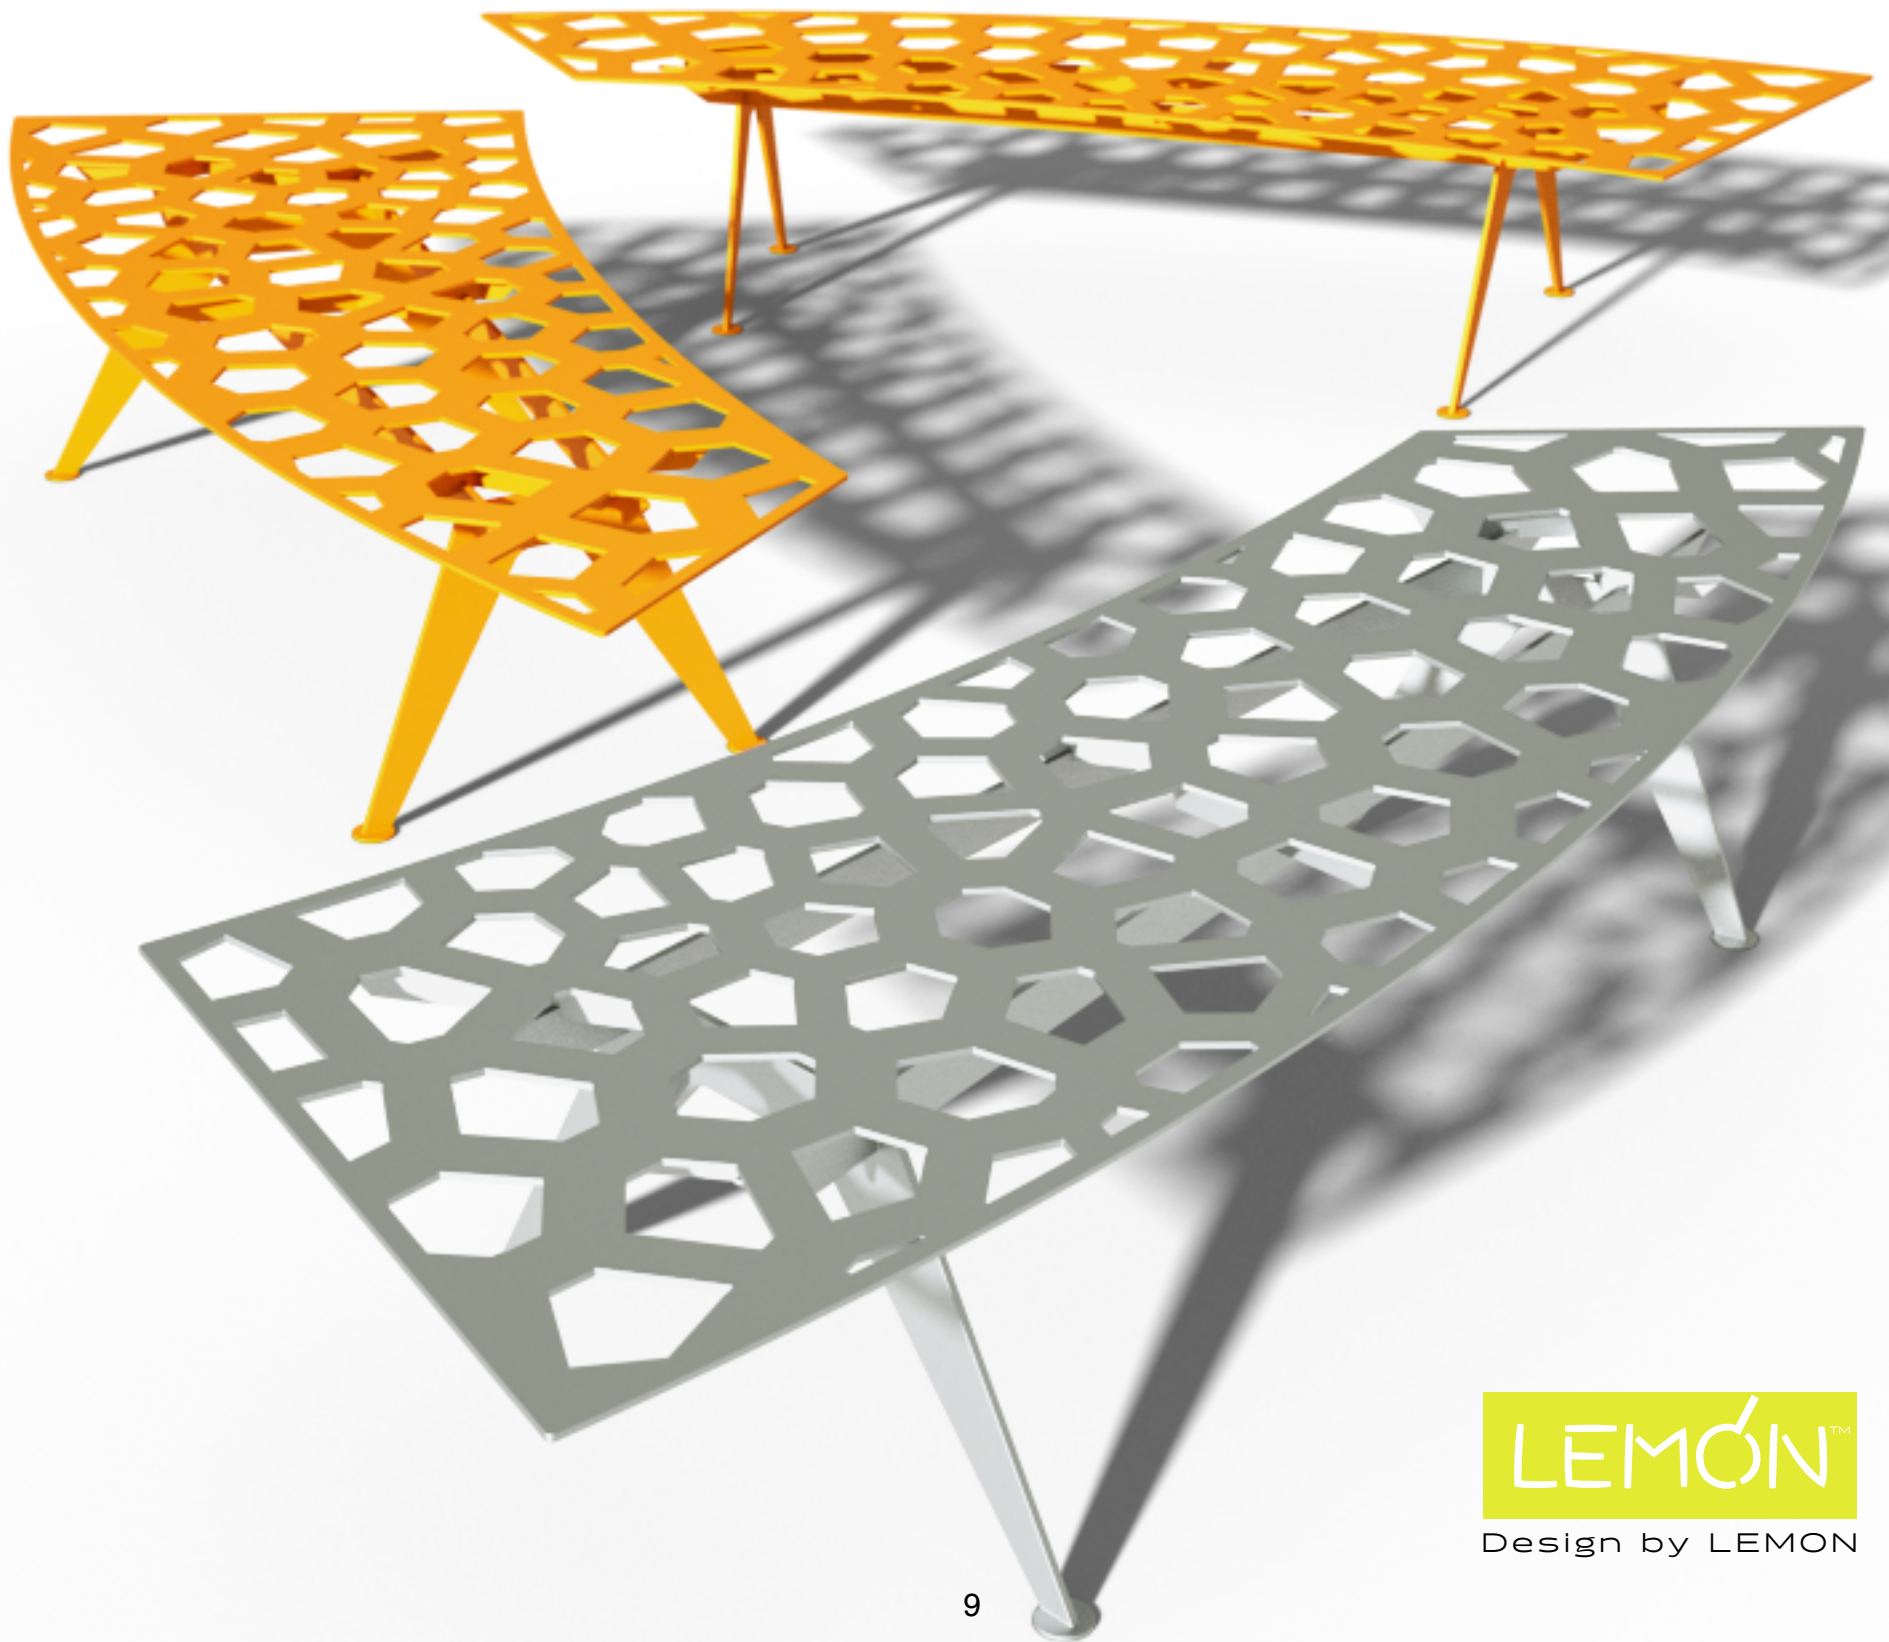

Vega T1

Urban Leisure Seating Elements

LEMÓN™
Design by LEMON