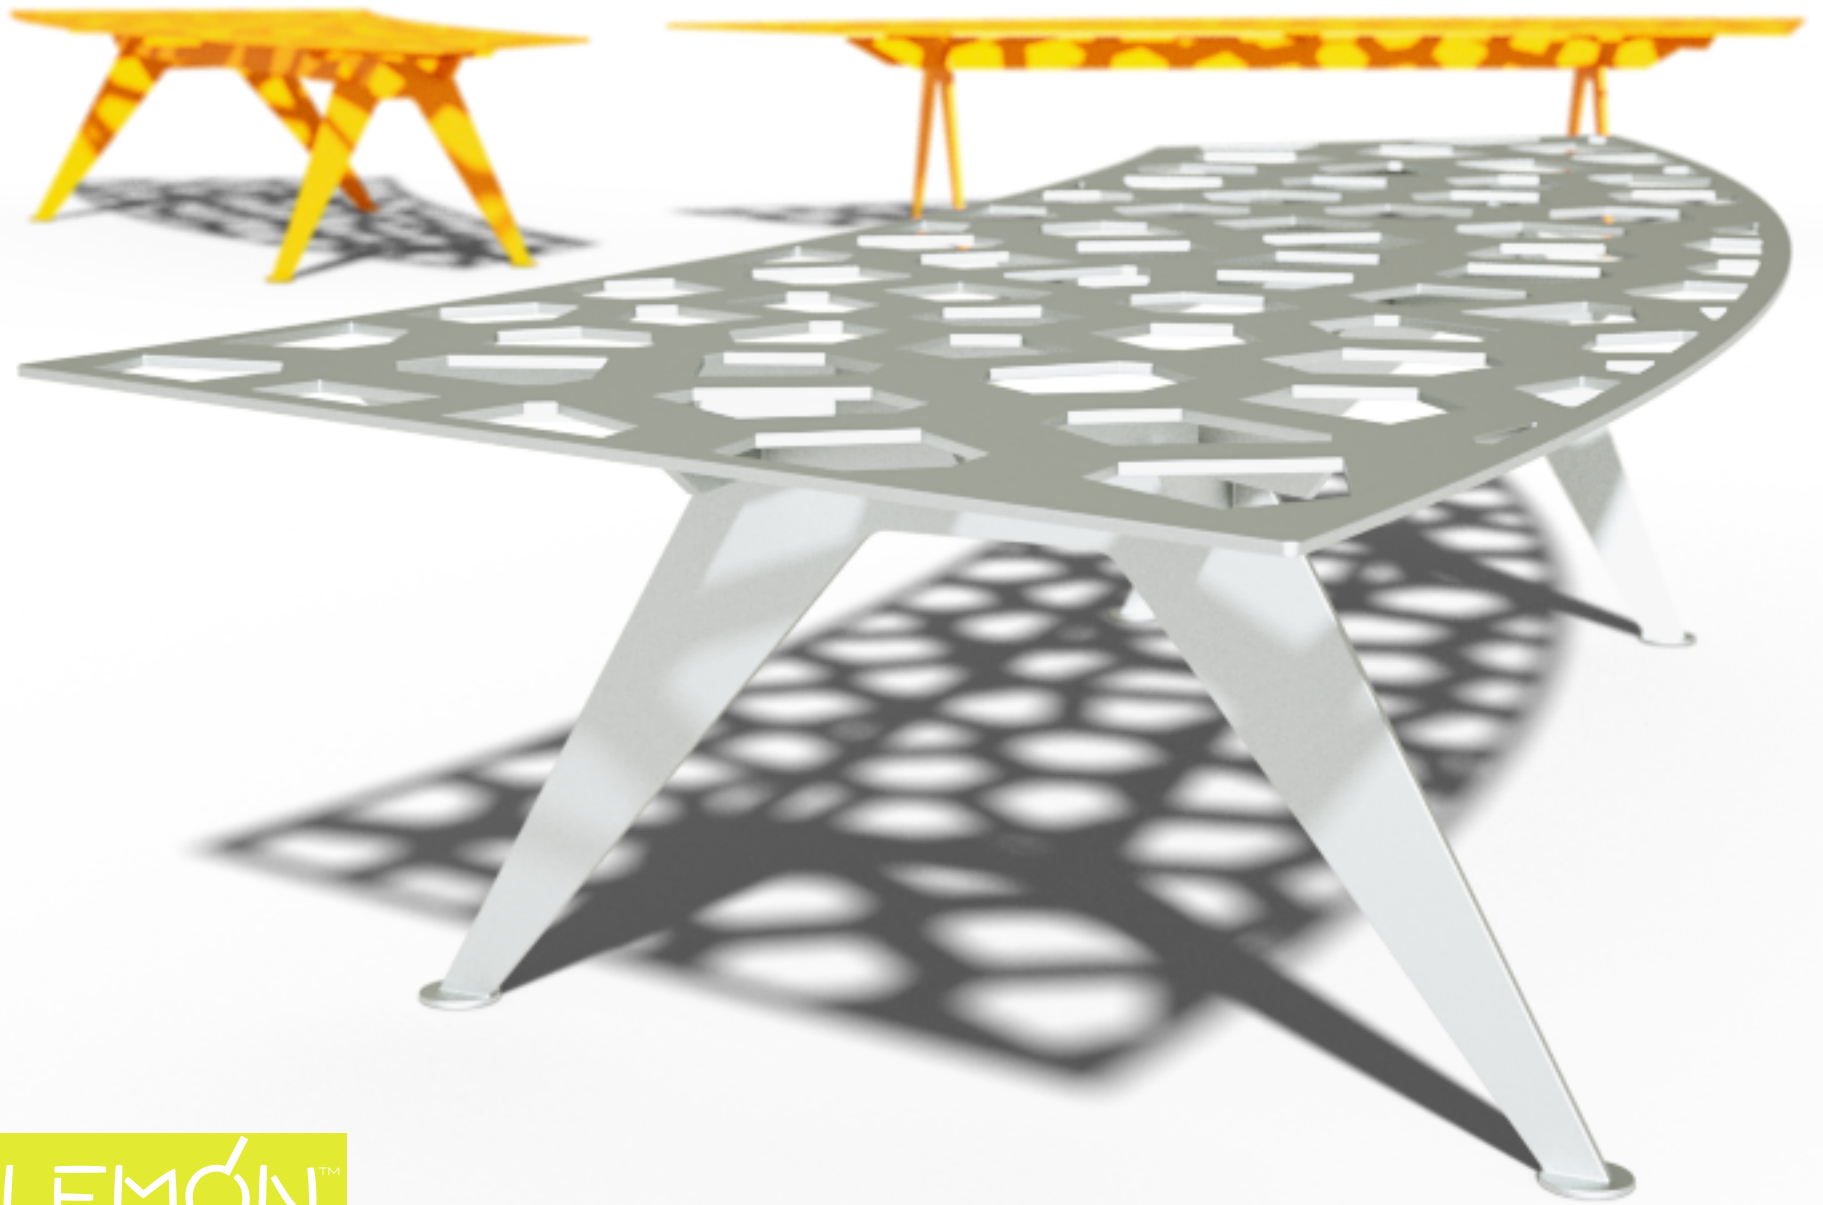

Vega T1

Urban Leisure Seating Elements

Design by LEMON