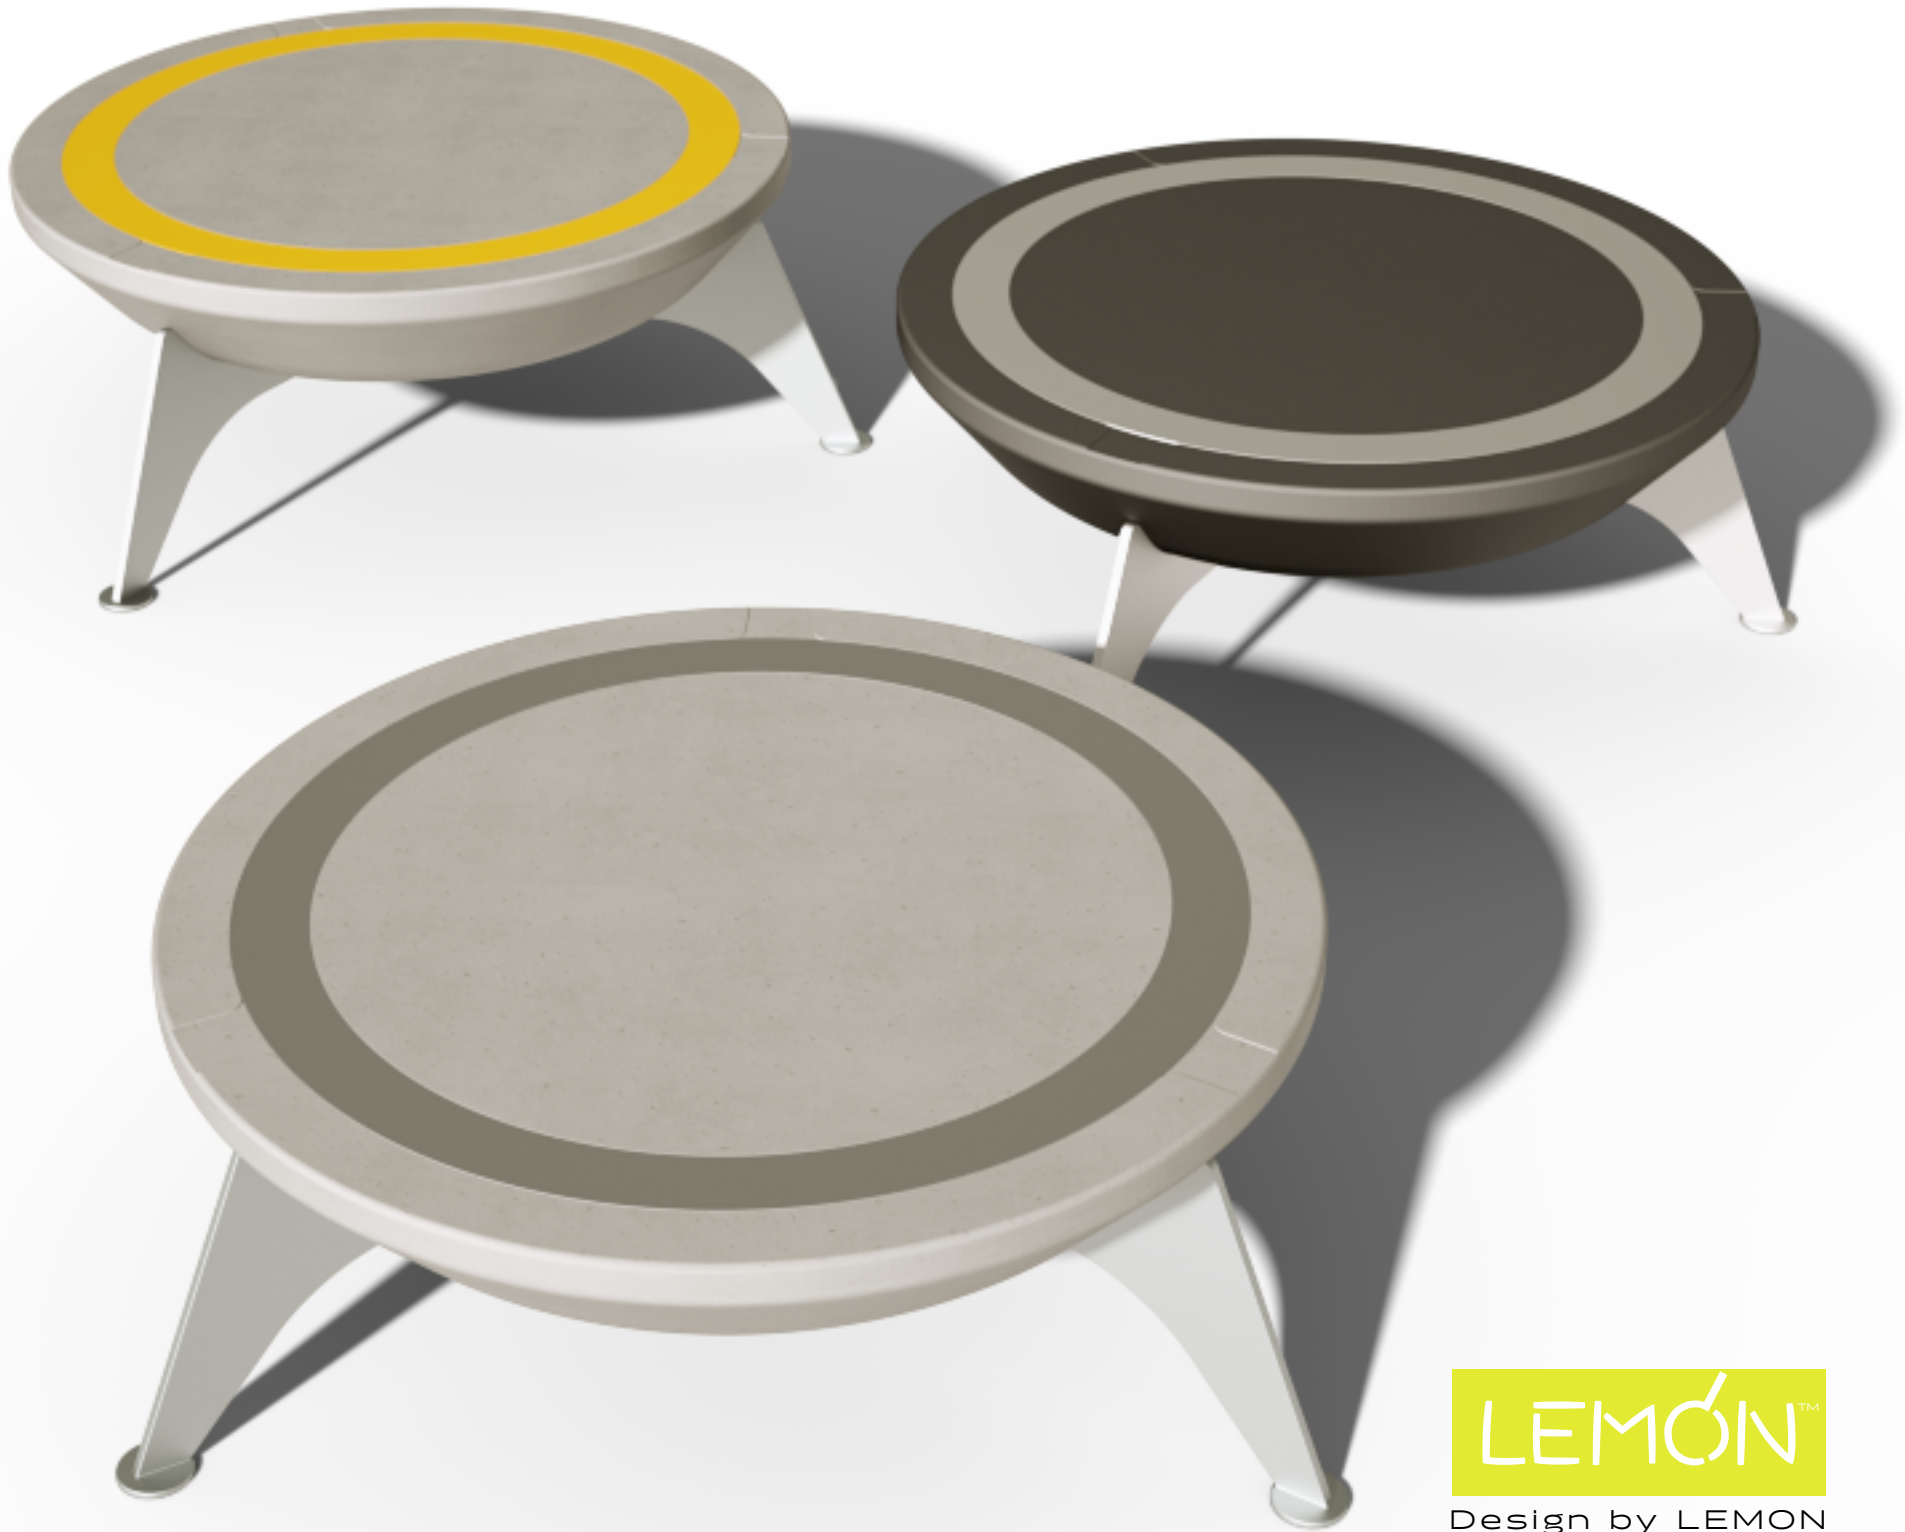

Veronica T1

Urban Leisure Seating Elements

LEMÓN™
Design by LEMON