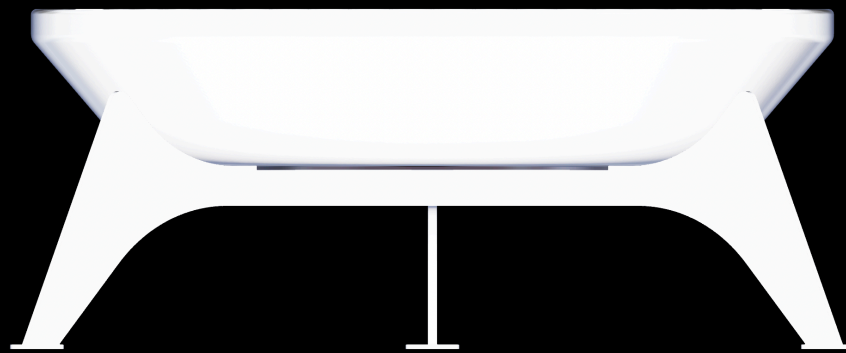

Veronica

Urban Leisure Seating Elements

T 1

Design by LEMON

COPYRIGHT © LEMON - UPSCALE URBAN FURNITURE LTD. 1995. ALL RIGHTS RESERVED.

w w w . l e m o n - c o l l e c t i o n . c o m