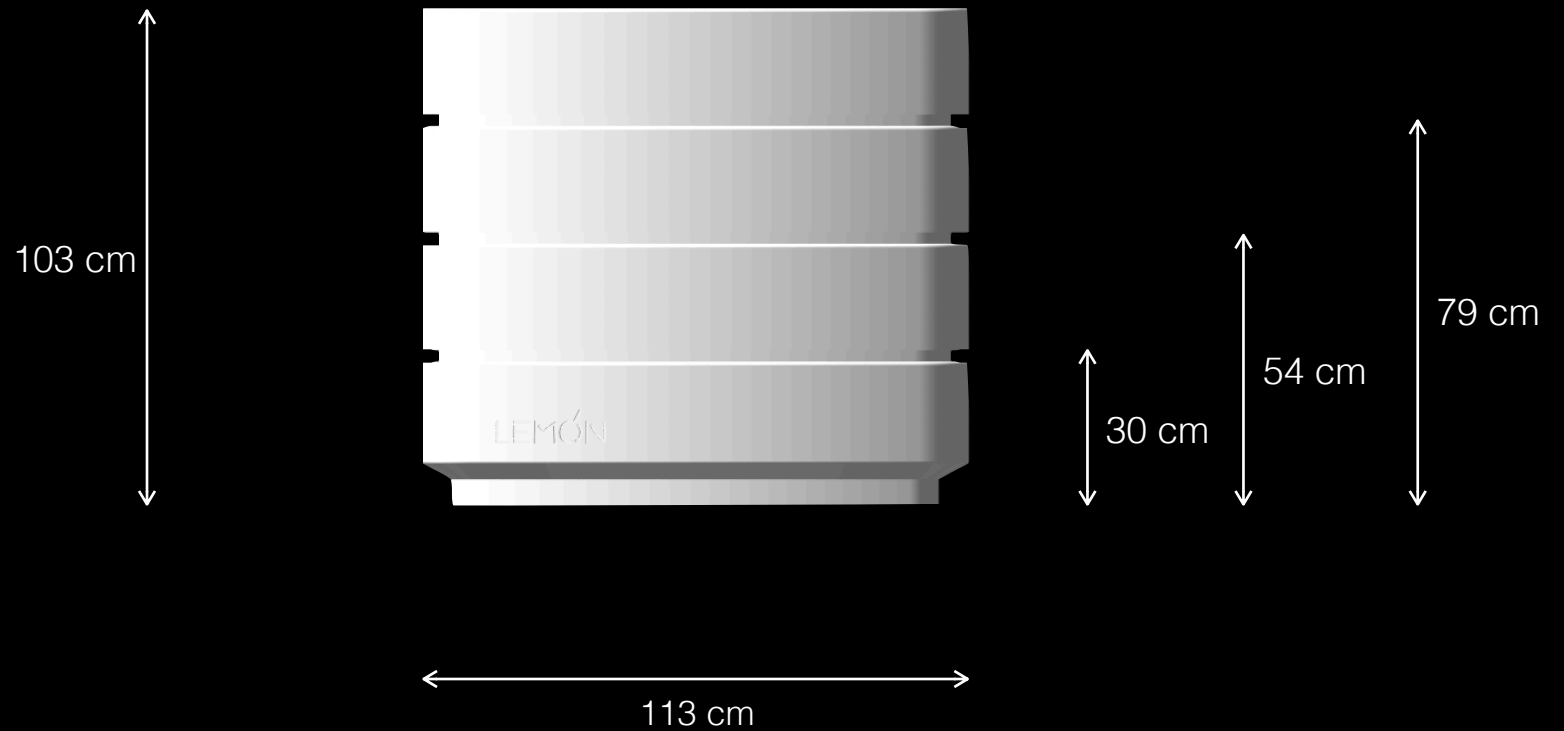

LEMÓN™

Design by LEMON

Vertebra T1
Plants Container System

LEMÓN™

Design by LEMON

← 113 cm →

Materials & Finishes

Architectural Concrete