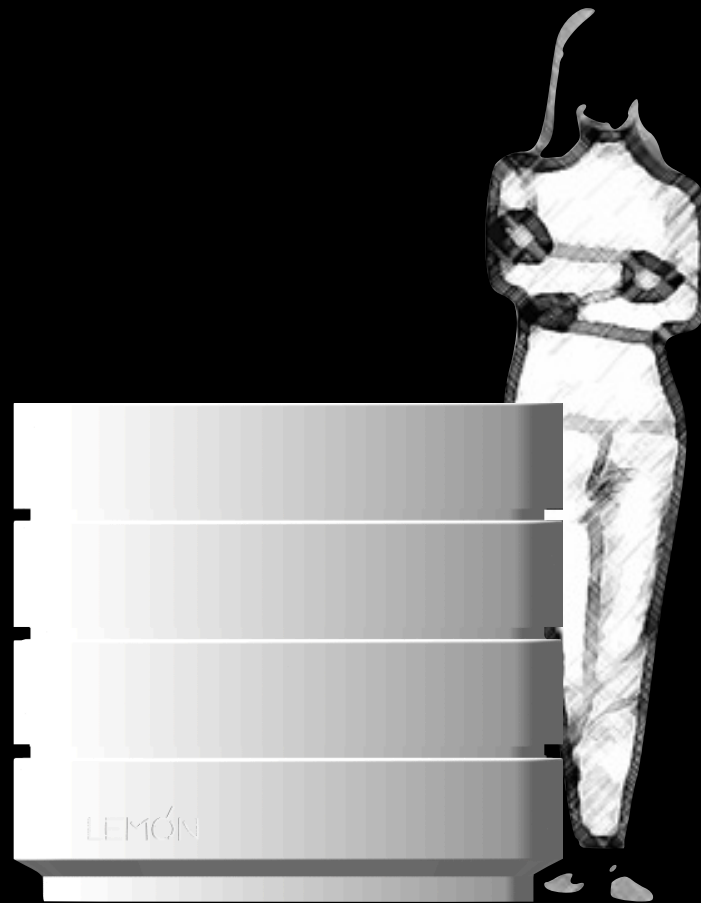

Vertebra

Plants Container System

Vertebra is an elegant plants container system for urban public spaces and garden environments. The system uses simple clean lines and made of high quality materials.

Design by LEMON

Vertebra

Plants Container System

T 1

Design by LEMON

Vertebra

Plants Container System

T 1

LEMÓN™

Design by LEMON

Vertebra T1
Plants Container System

LEMÓN™
Design by LEMON

Vertebra T1
Plants Container System

LEMÓN™

Design by LEMON

7

Vertebra T1
Plants Container System

LEMÓN™

Design by LEMON

Vertebra T1
Plants Container System

LEMÓN™

Design by LEMON

← 113 cm →

Materials & Finishes

Architectural Concrete