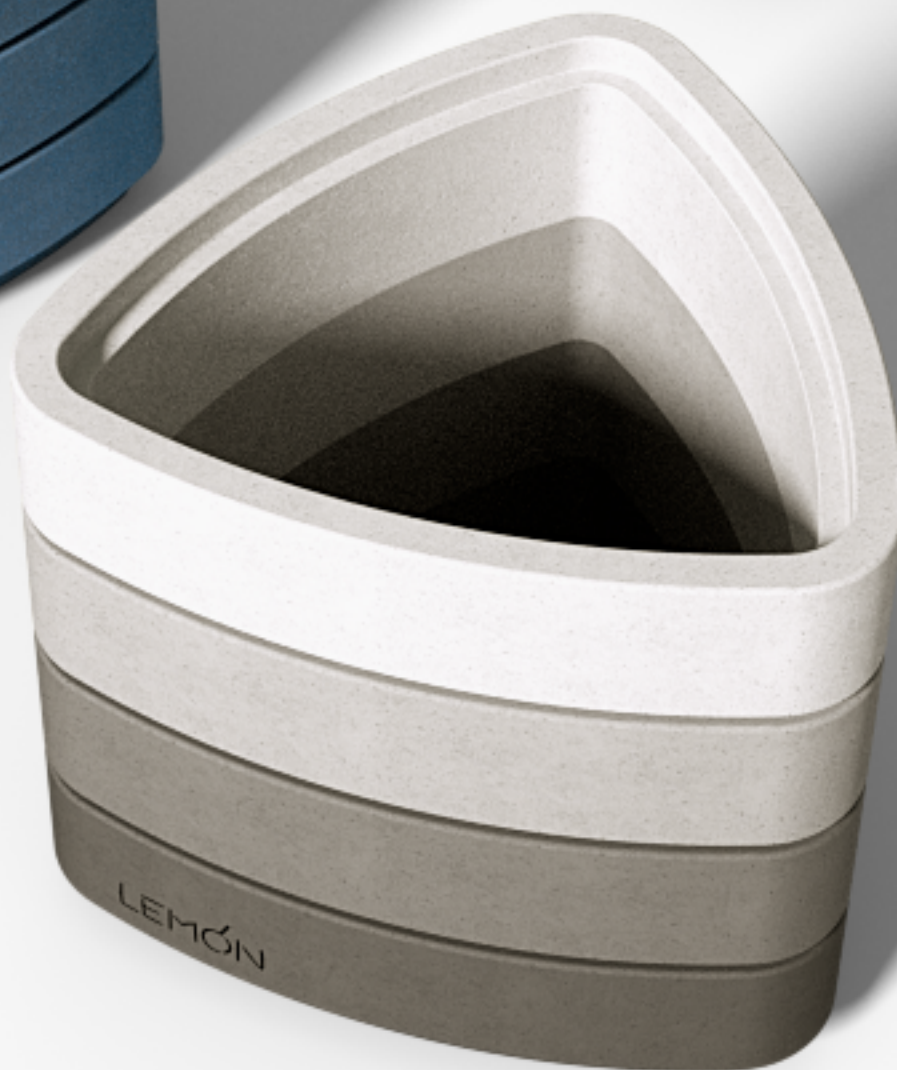

Vertebra

Plants Container System

LEMÓN™

U P S C A L E
U R B A N
F U R N I T U R E

עיצוב אלון דרורי

w w w . l e m o n - c o l l e c t i o n . c o m