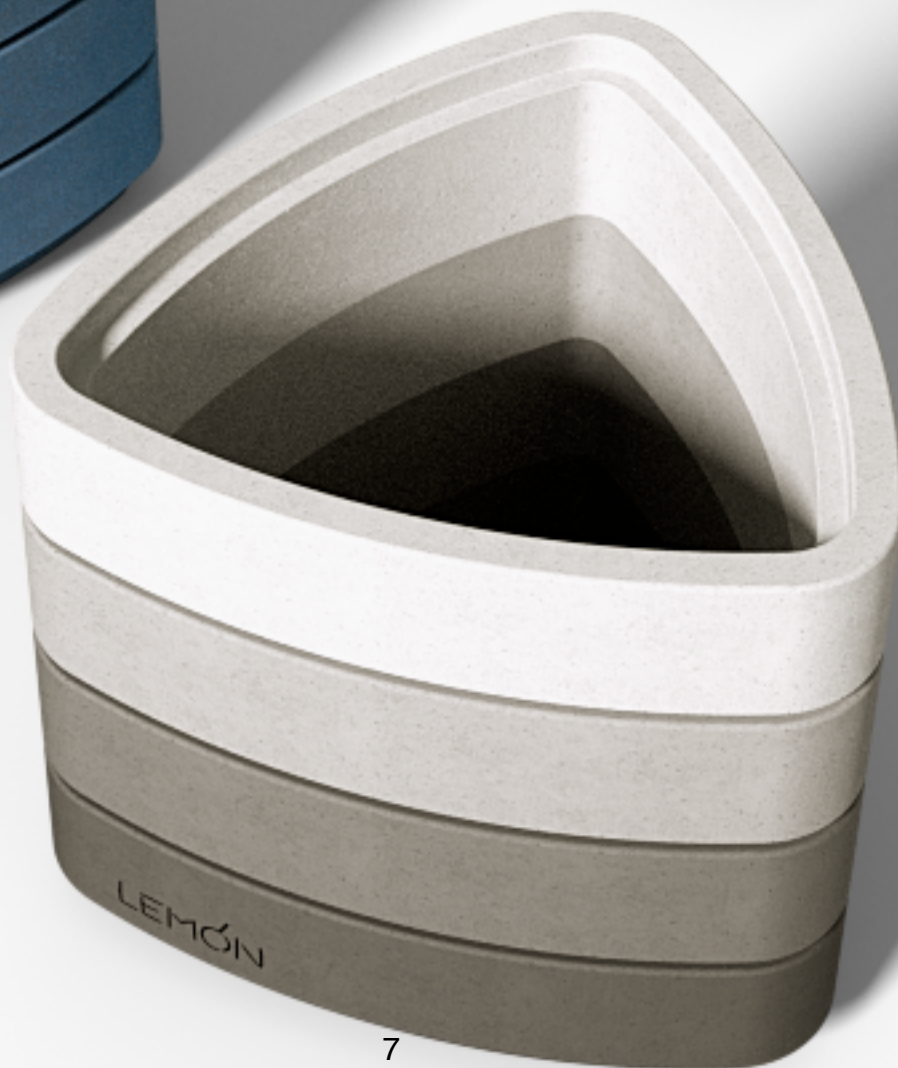

Vertebra T1
Plants Container System

LEMÓN™

Design by LEMON

7