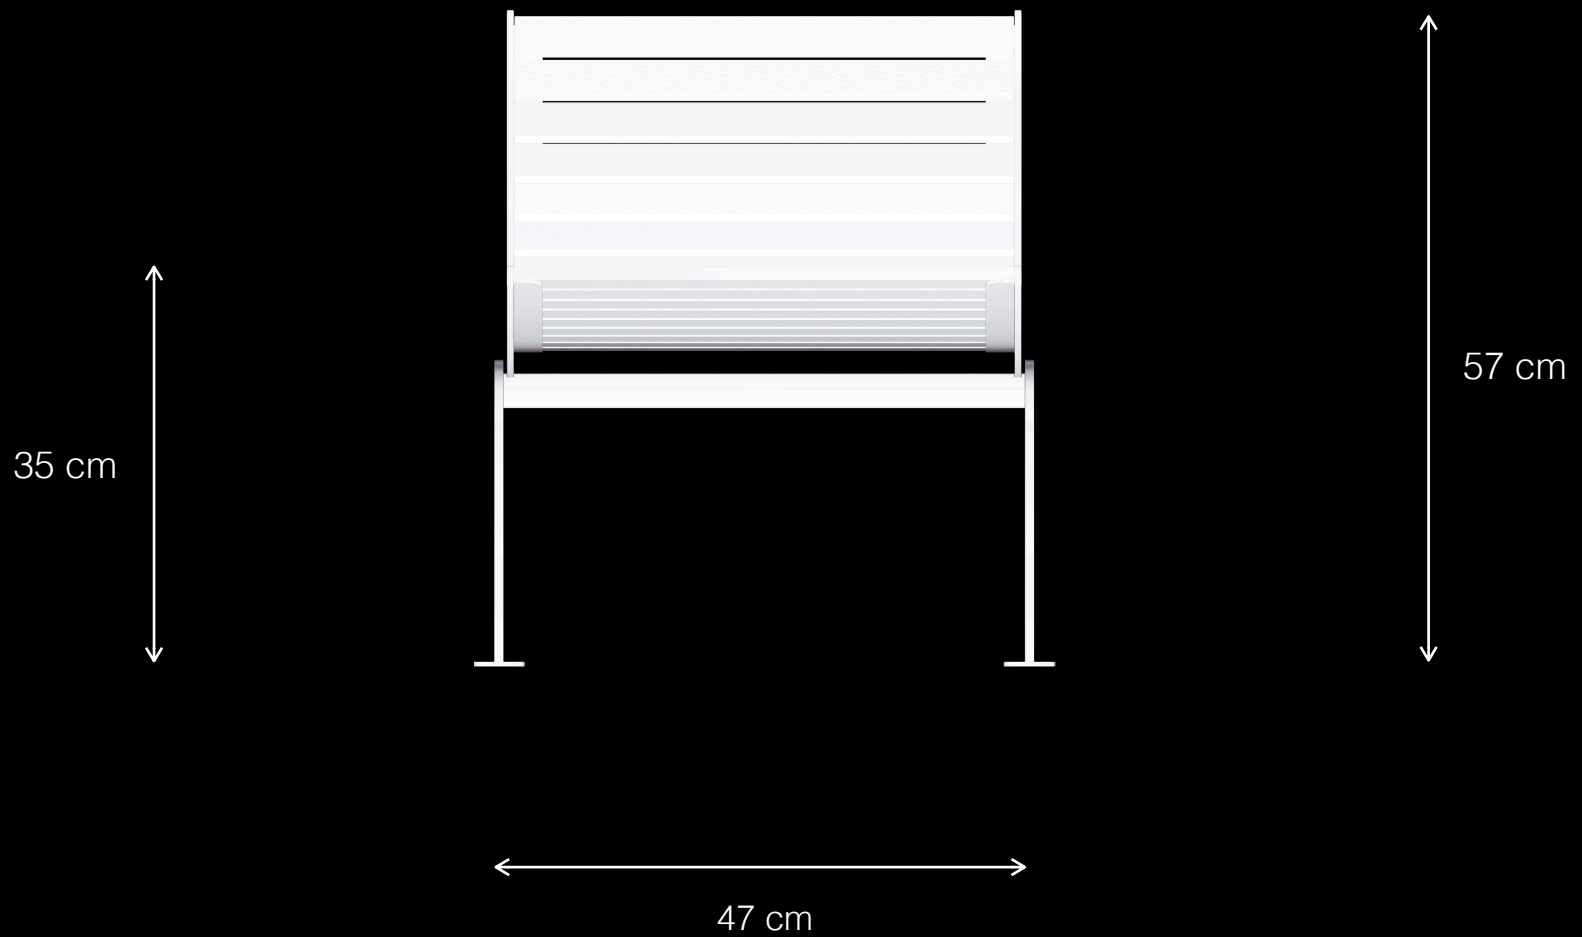

# Victoria T1

Urban Leisure Seating Elements

LEMÓN™

Design by LEMON