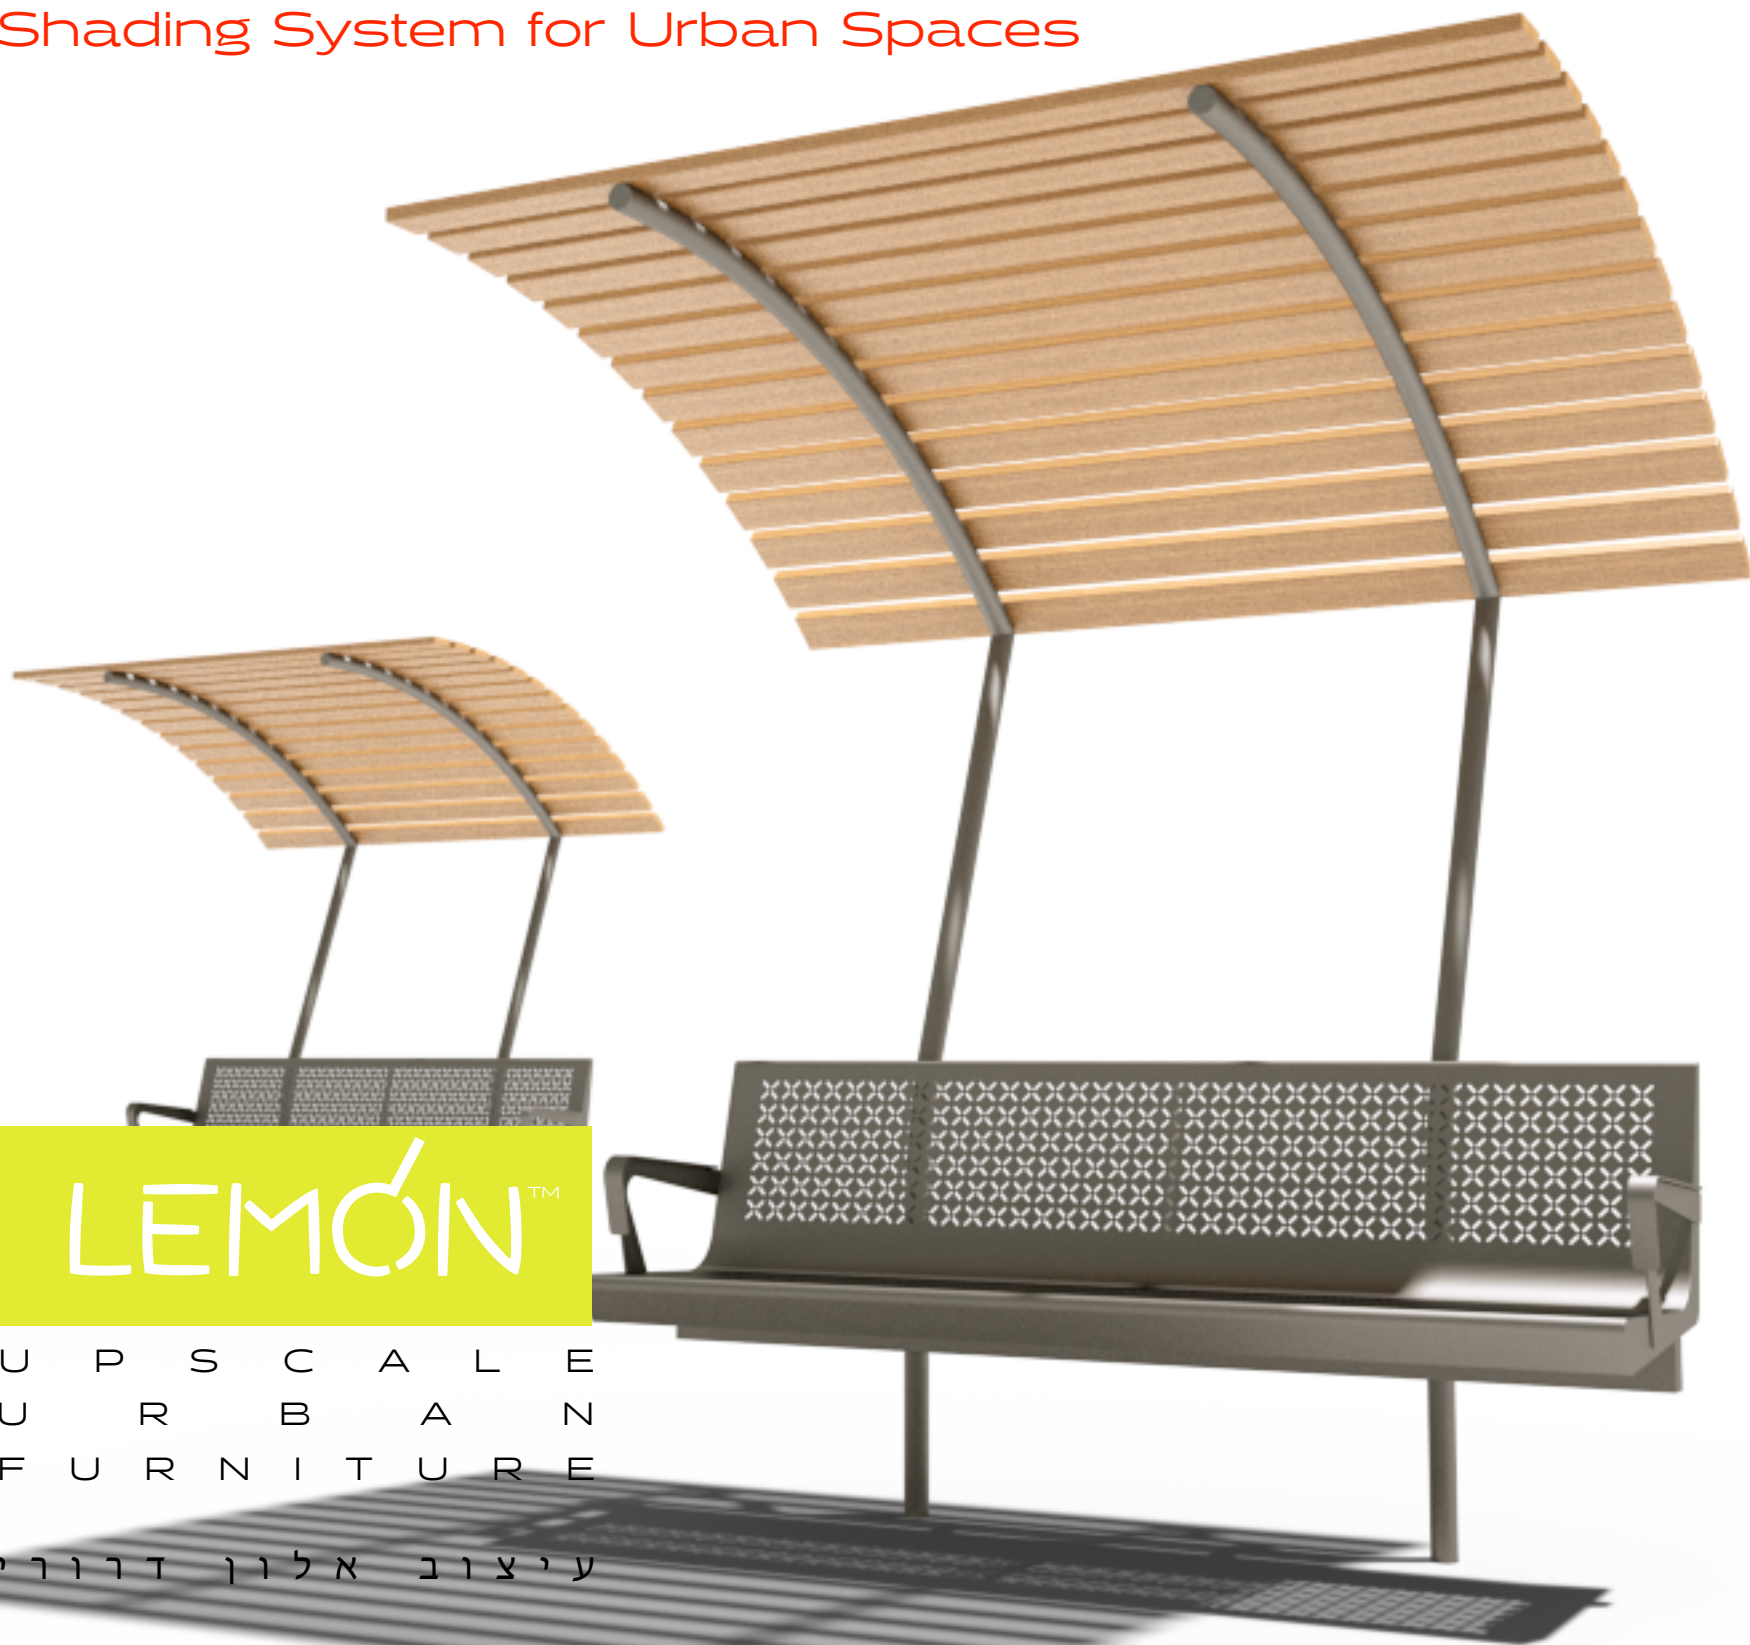

Vista

Shading System for Urban Spaces

LEMÓN™

U P S C A L E
U R B A N
F U R N I T U R E

עיצוב אלון דורי

www.lemón-collection.com

I N N O V A T I O N I N T H E P U B L I C S P A C E

רִיחוט אורבני ייחודי

Vista

Shading System for Urban Spaces

Vista is an elegant shading system for urban public spaces and garden environments. The system uses simple clean lines and made of high quality materials.

Design by LEMON

Vista

Shading System for Urban Spaces

T 1

LEMÓN™

Design by LEMON

Vista T1
Shading System for Urban Spaces

LEMÓN™

Design by LEMON

Vista T1
Shading System for Urban Spaces

LEMÓN™

Design by LEMON

Vista T1
Shading System for Urban Spaces

LEMÓN™

Design by LEMON

Materials & Finishes

Structure: Epoxy/Polyester Coated Metal