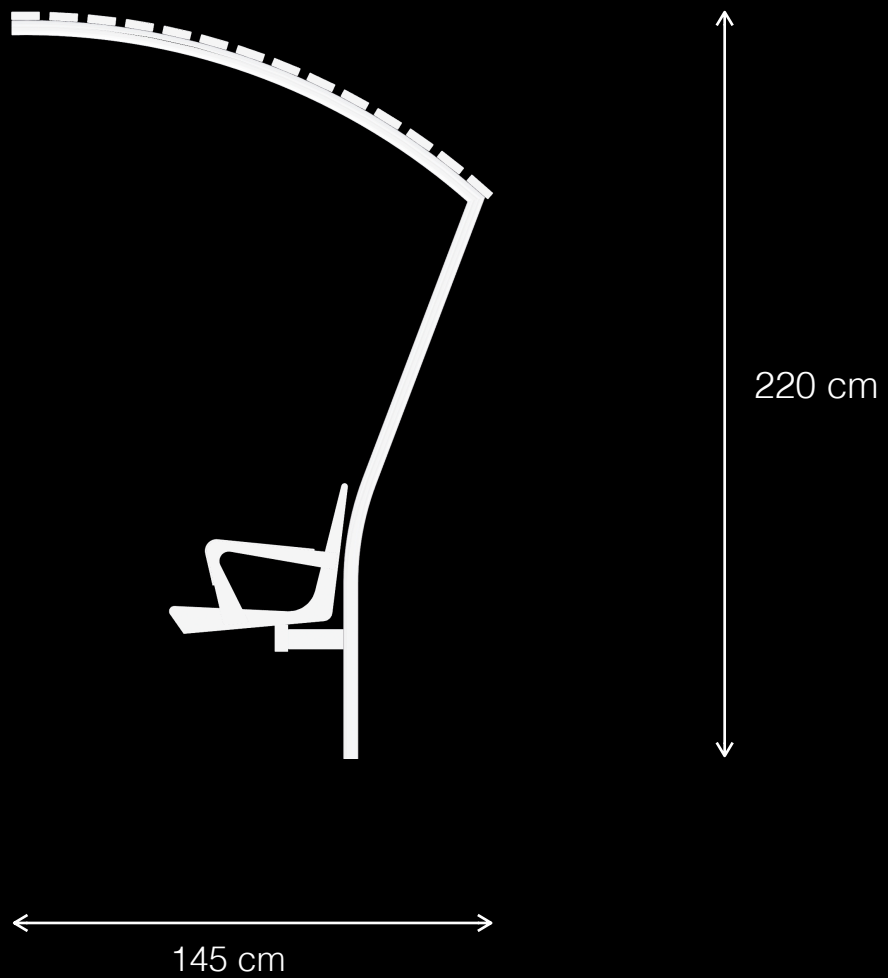

Vista T1
Shading System for Urban Spaces

LEMÓN™

Design by LEMON

Vista T1
Shading System for Urban Spaces

LEMÓN™

Design by LEMON

Materials & Finishes

Structure: Epoxy/Polyester Coated Metal