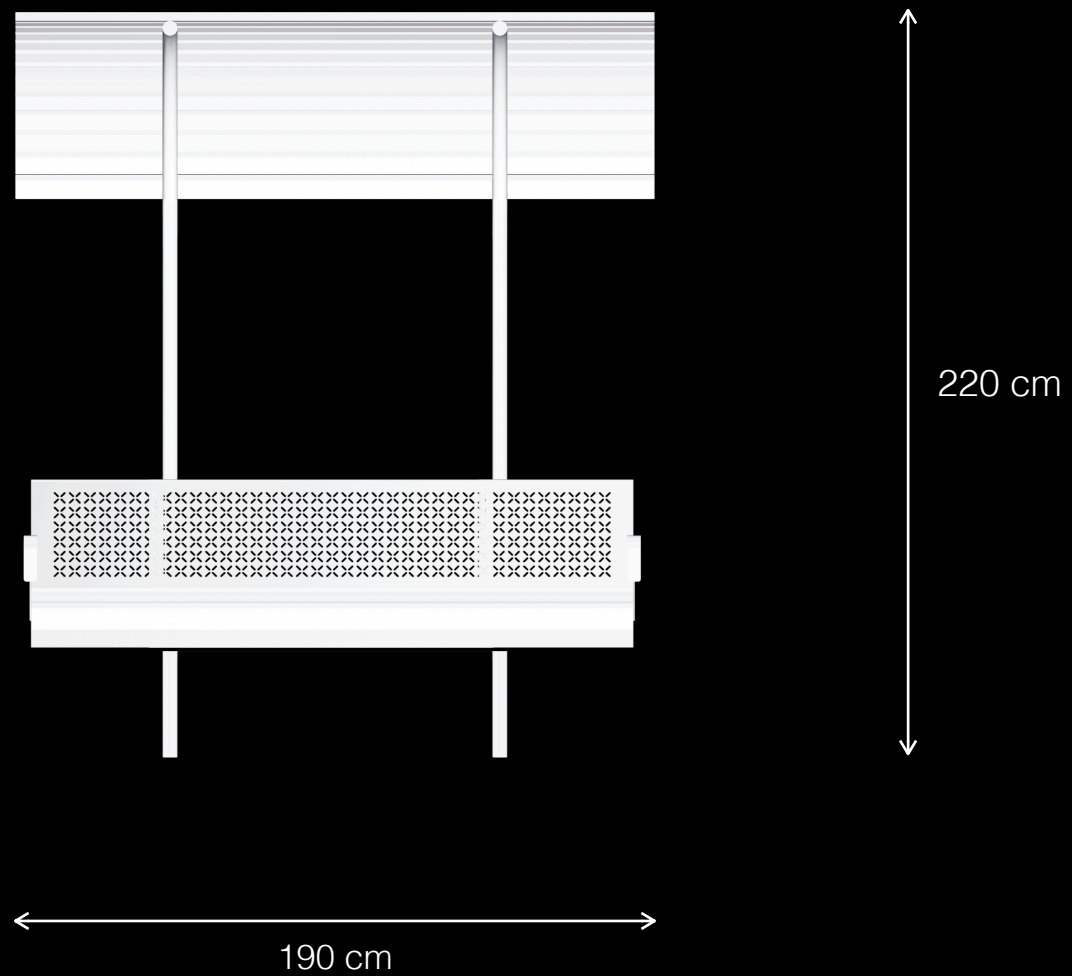

Vista T1
Shading System for Urban Spaces

LEMÓN™

Design by LEMON

Vista T1
Shading System for Urban Spaces

LEMÓN™

Design by LEMON

Materials & Finishes

Structure: Epoxy/Polyester Coated Metal