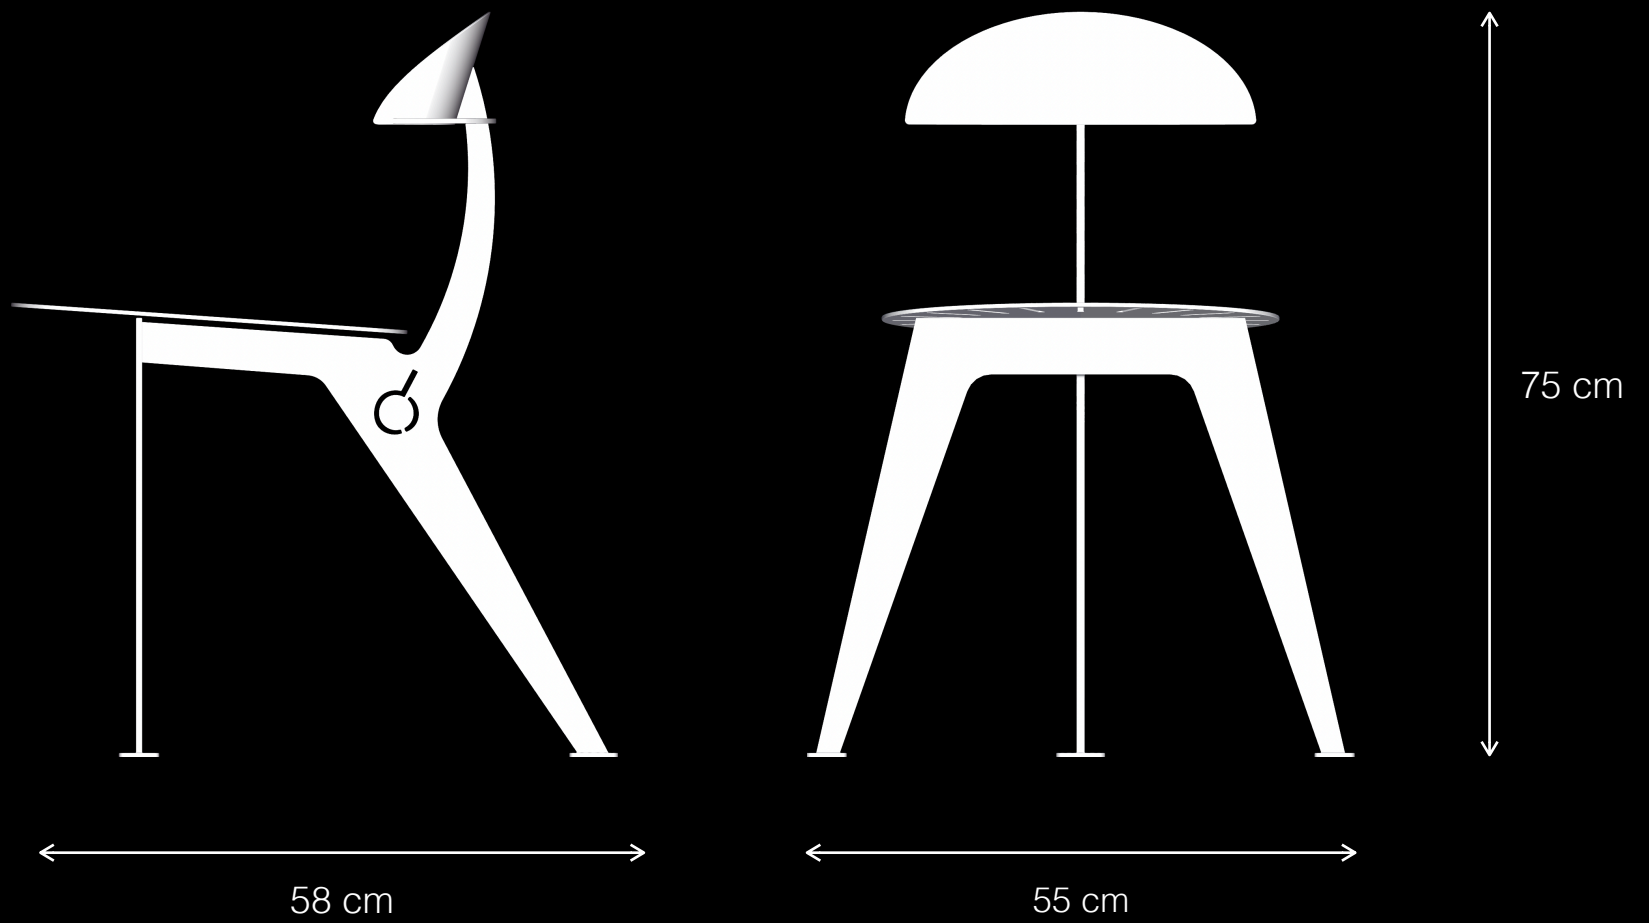

Yoko T1
Urban Leisure Seating Elements

LEMÓN™
Design by LEMON

Yoko T1
Urban Leisure Seating Elements

LEMÓN™
Design by LEMON

Materials & Finishes

Base: Epoxy/Polyester Coated Metal

U P S C A L E
U R B A N
F U R N I T U R E