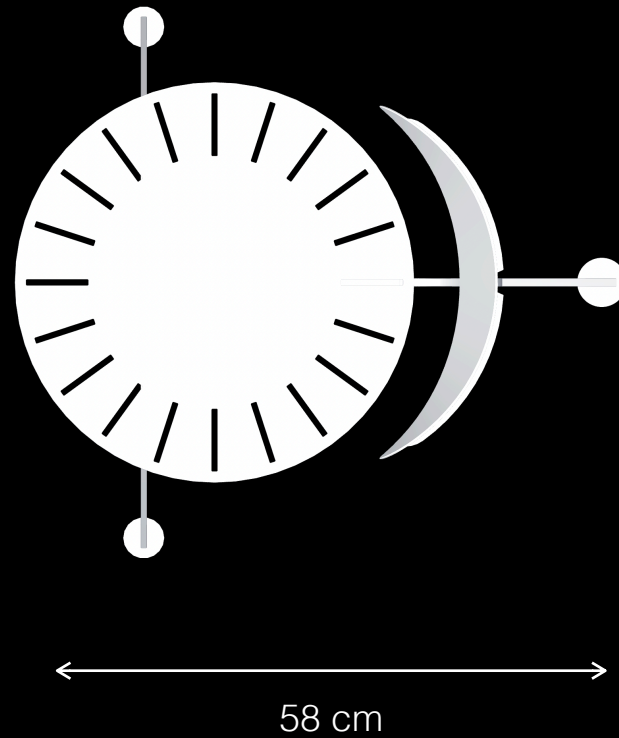

Yoko T1
Urban Leisure Seating Elements

LEMÓN™
Design by LEMON

Yoko T1
Urban Leisure Seating Elements

LEMÓN™
Design by LEMON

Materials & Finishes

Base: Epoxy/Polyester Coated Metal

U P S C A L E
U R B A N
F U R N I T U R E