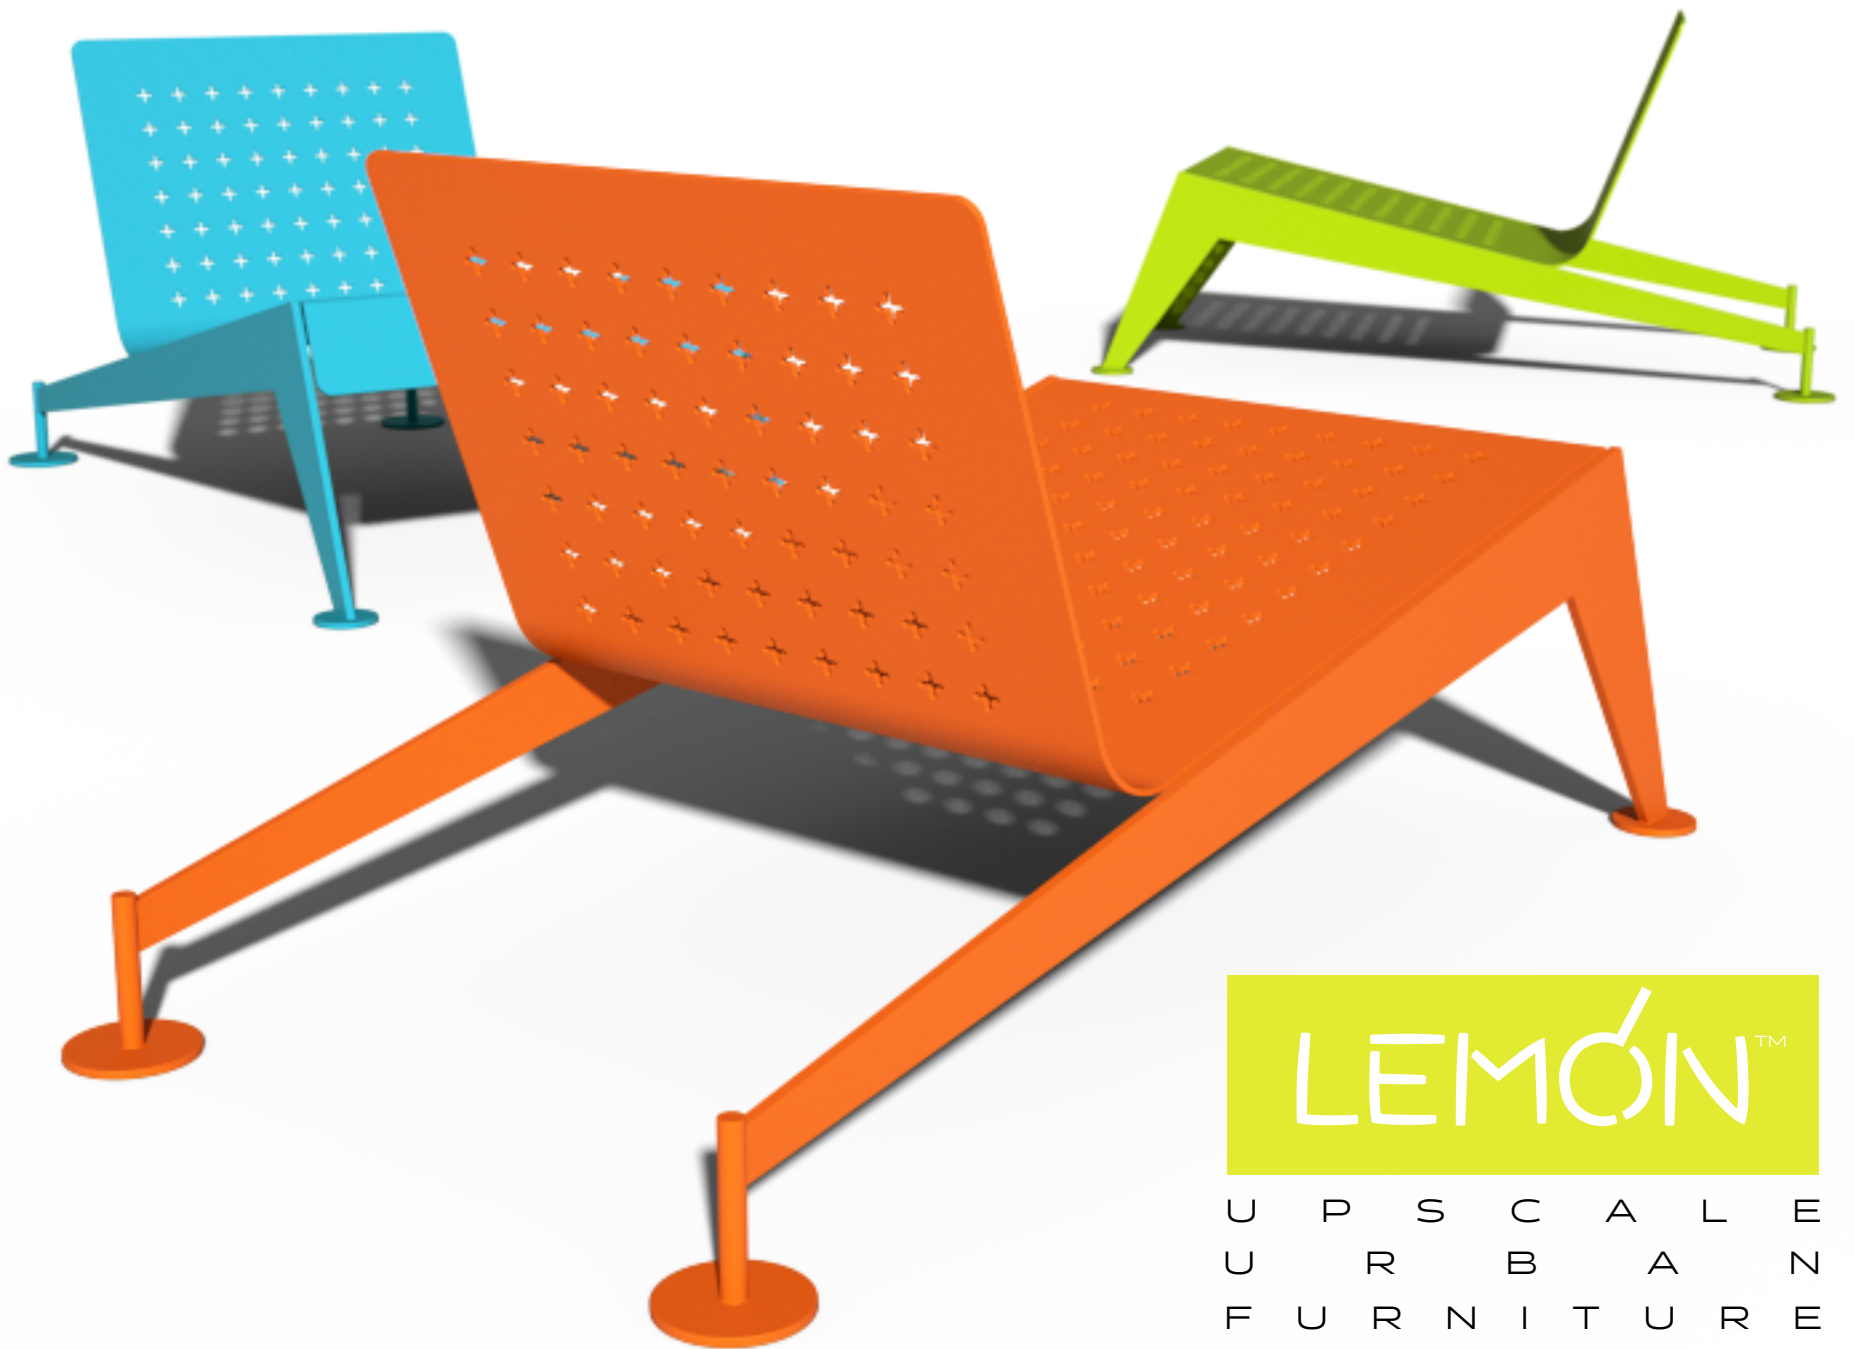

Zigi

Urban Leisure Seating Elements

LEMÓN™

U P S C A L E
U R B A N
F U R N I T U R E

עיצוב אלון דרון

w w w . l e m o n - c o l l e c t i o n . c o m