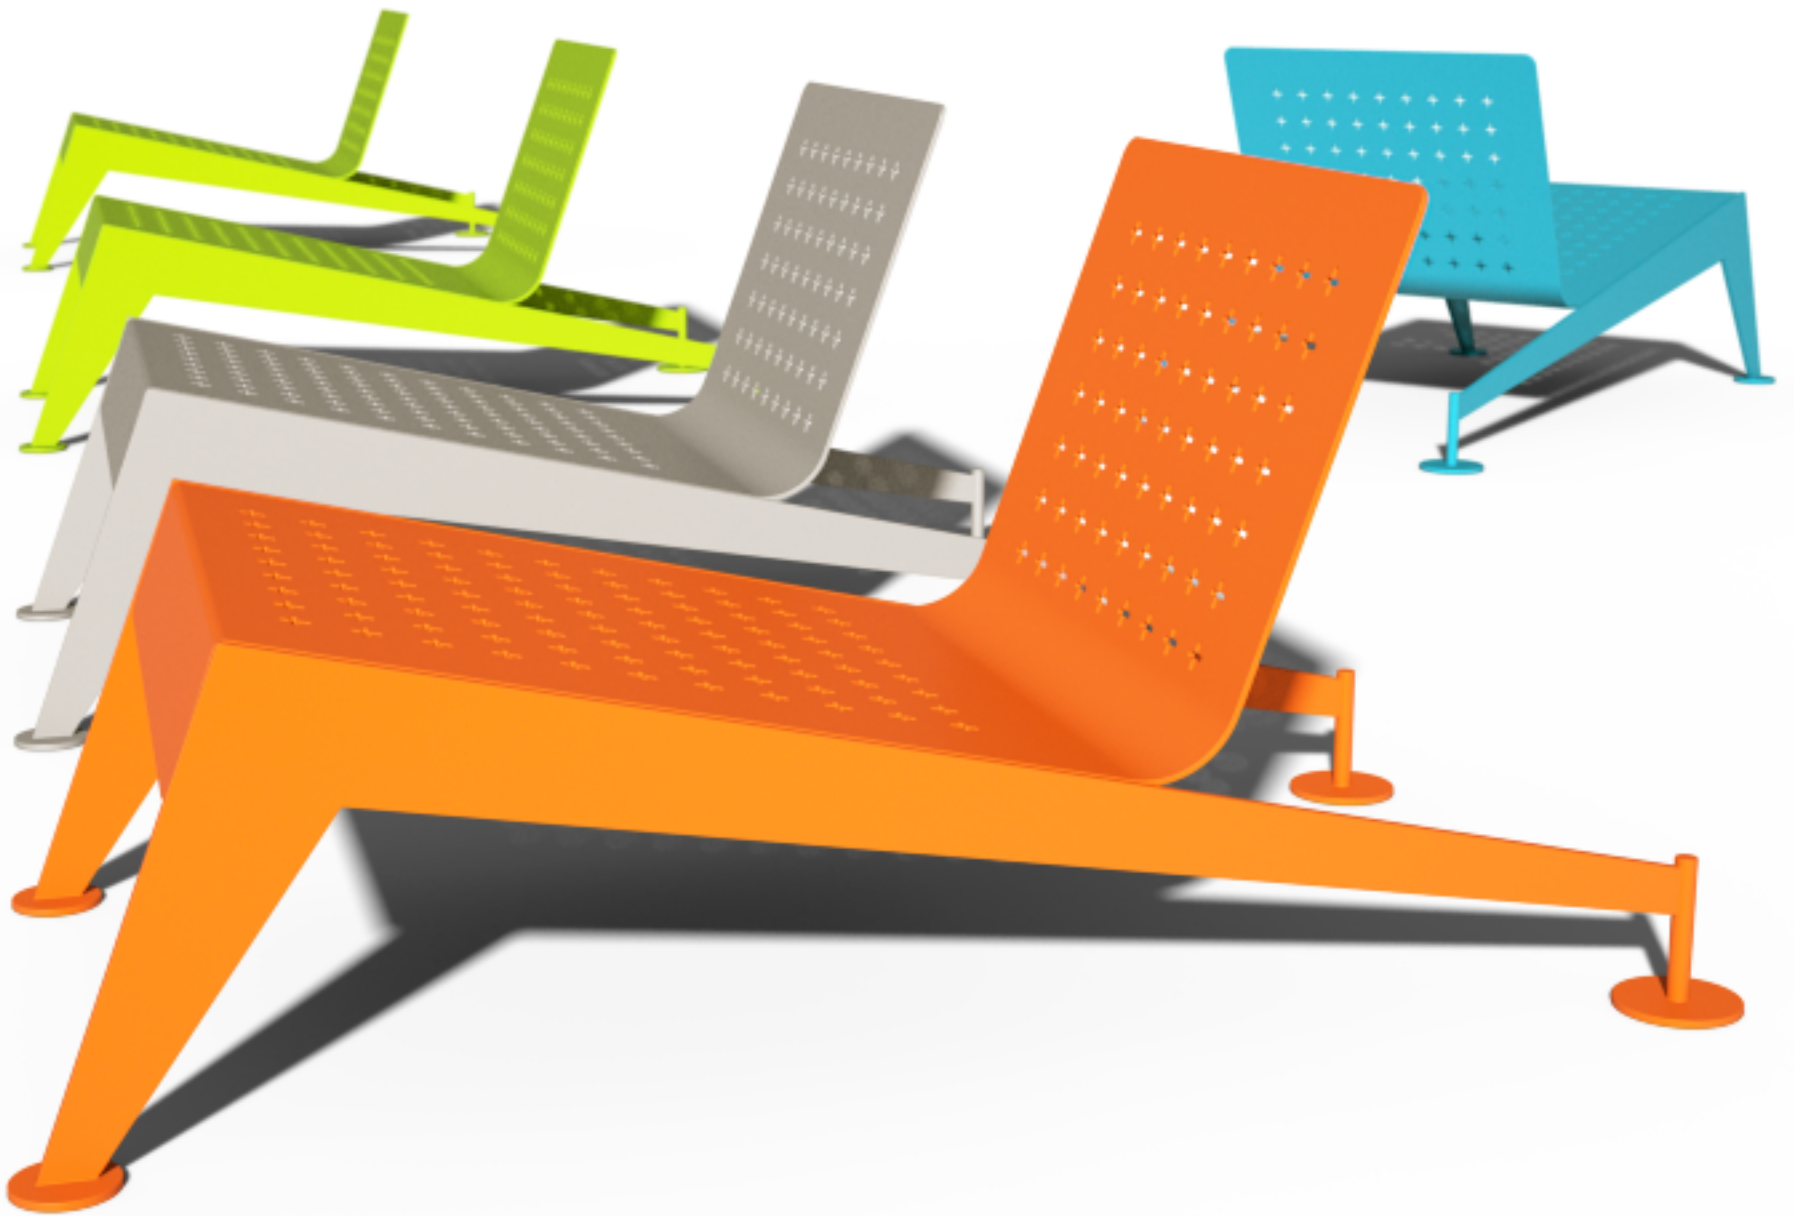

Zigi T1

Urban Leisure Seating Elements

LEMÓN™
Design by LEMON