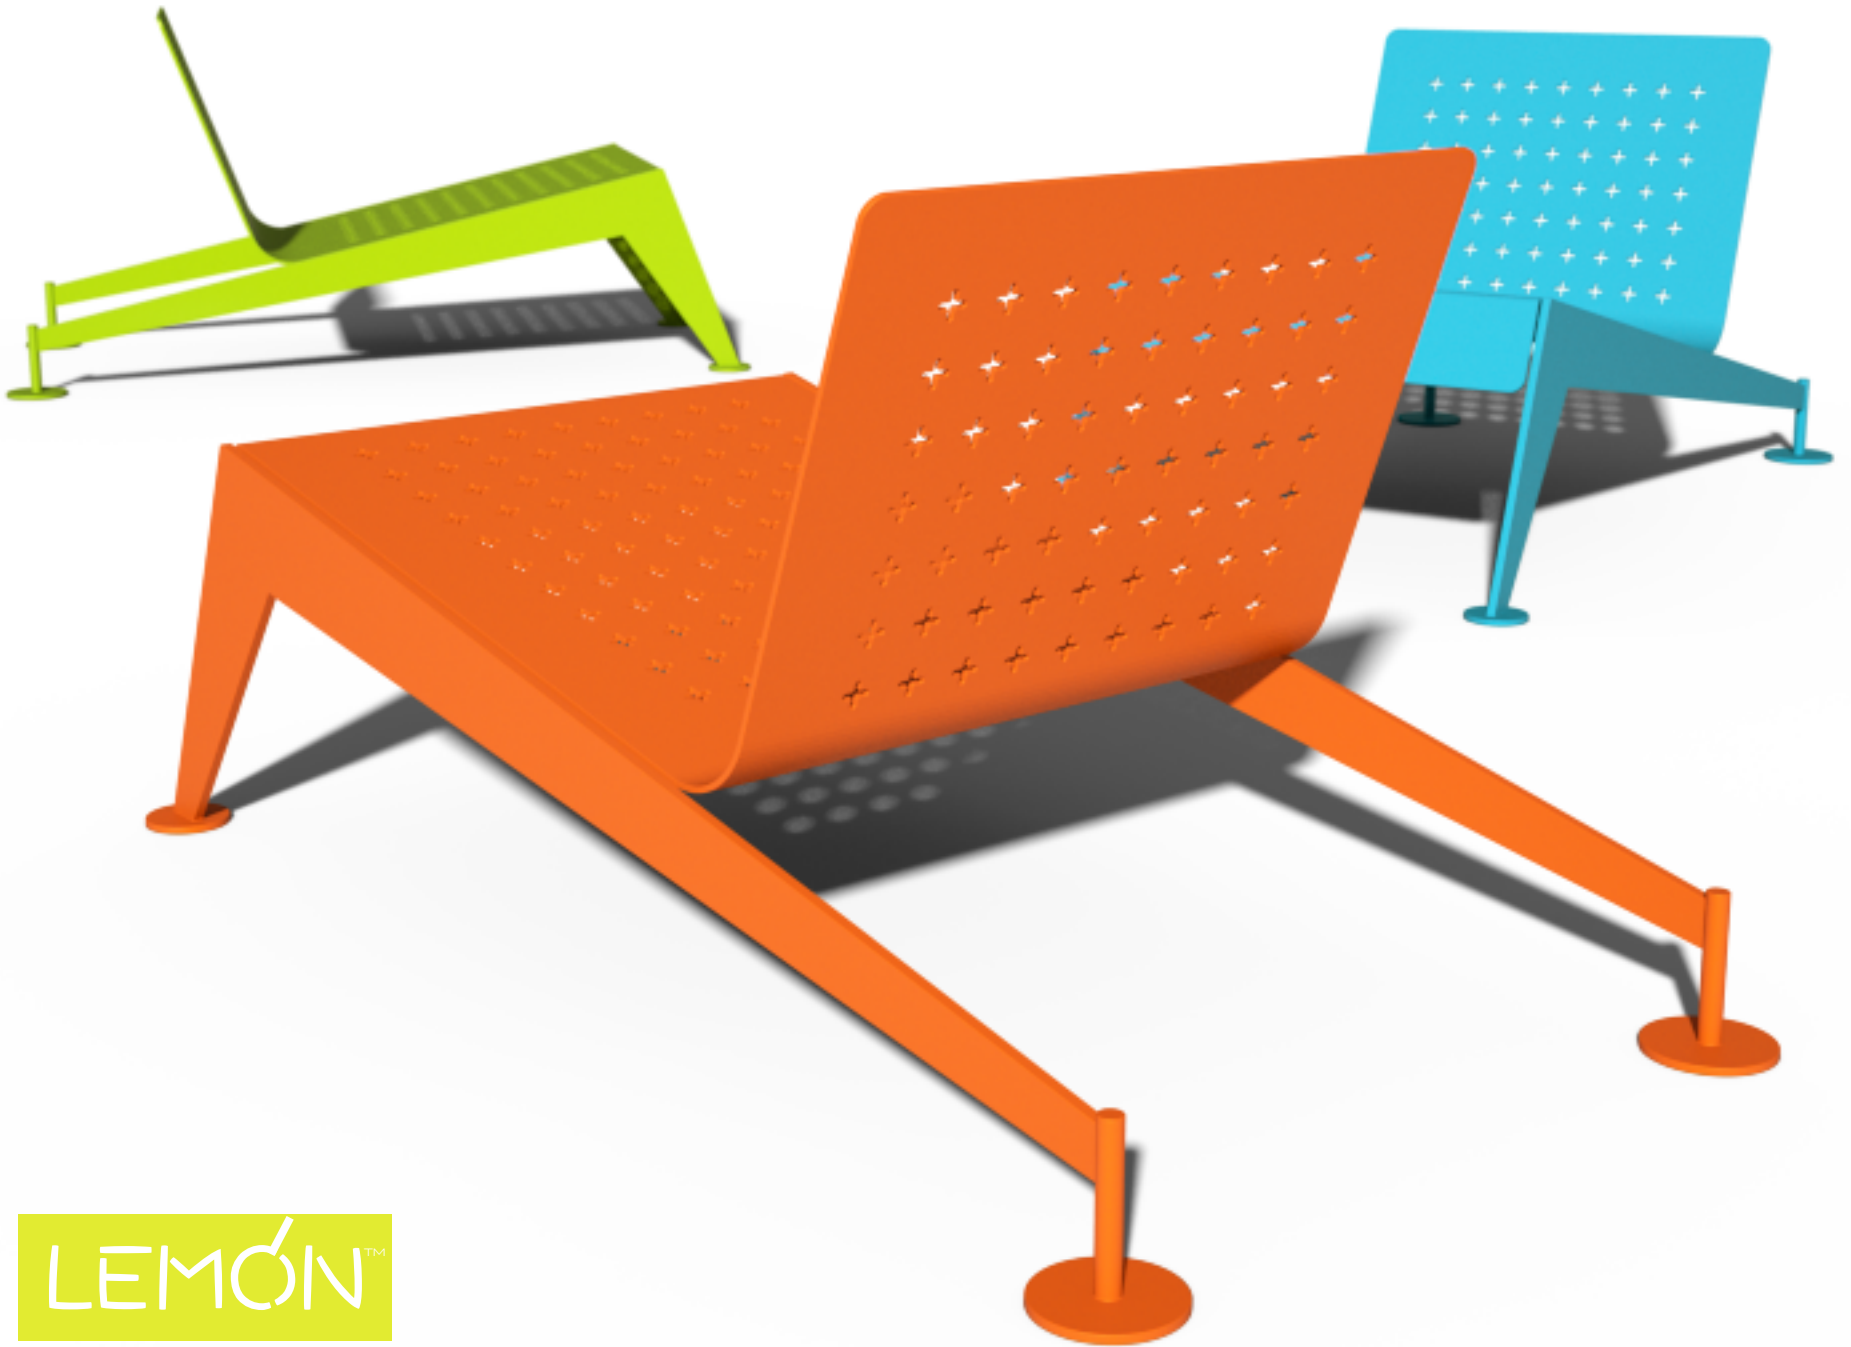

Zigi T1

Urban Leisure Seating Elements

LEMÓN™

Design by LEMON