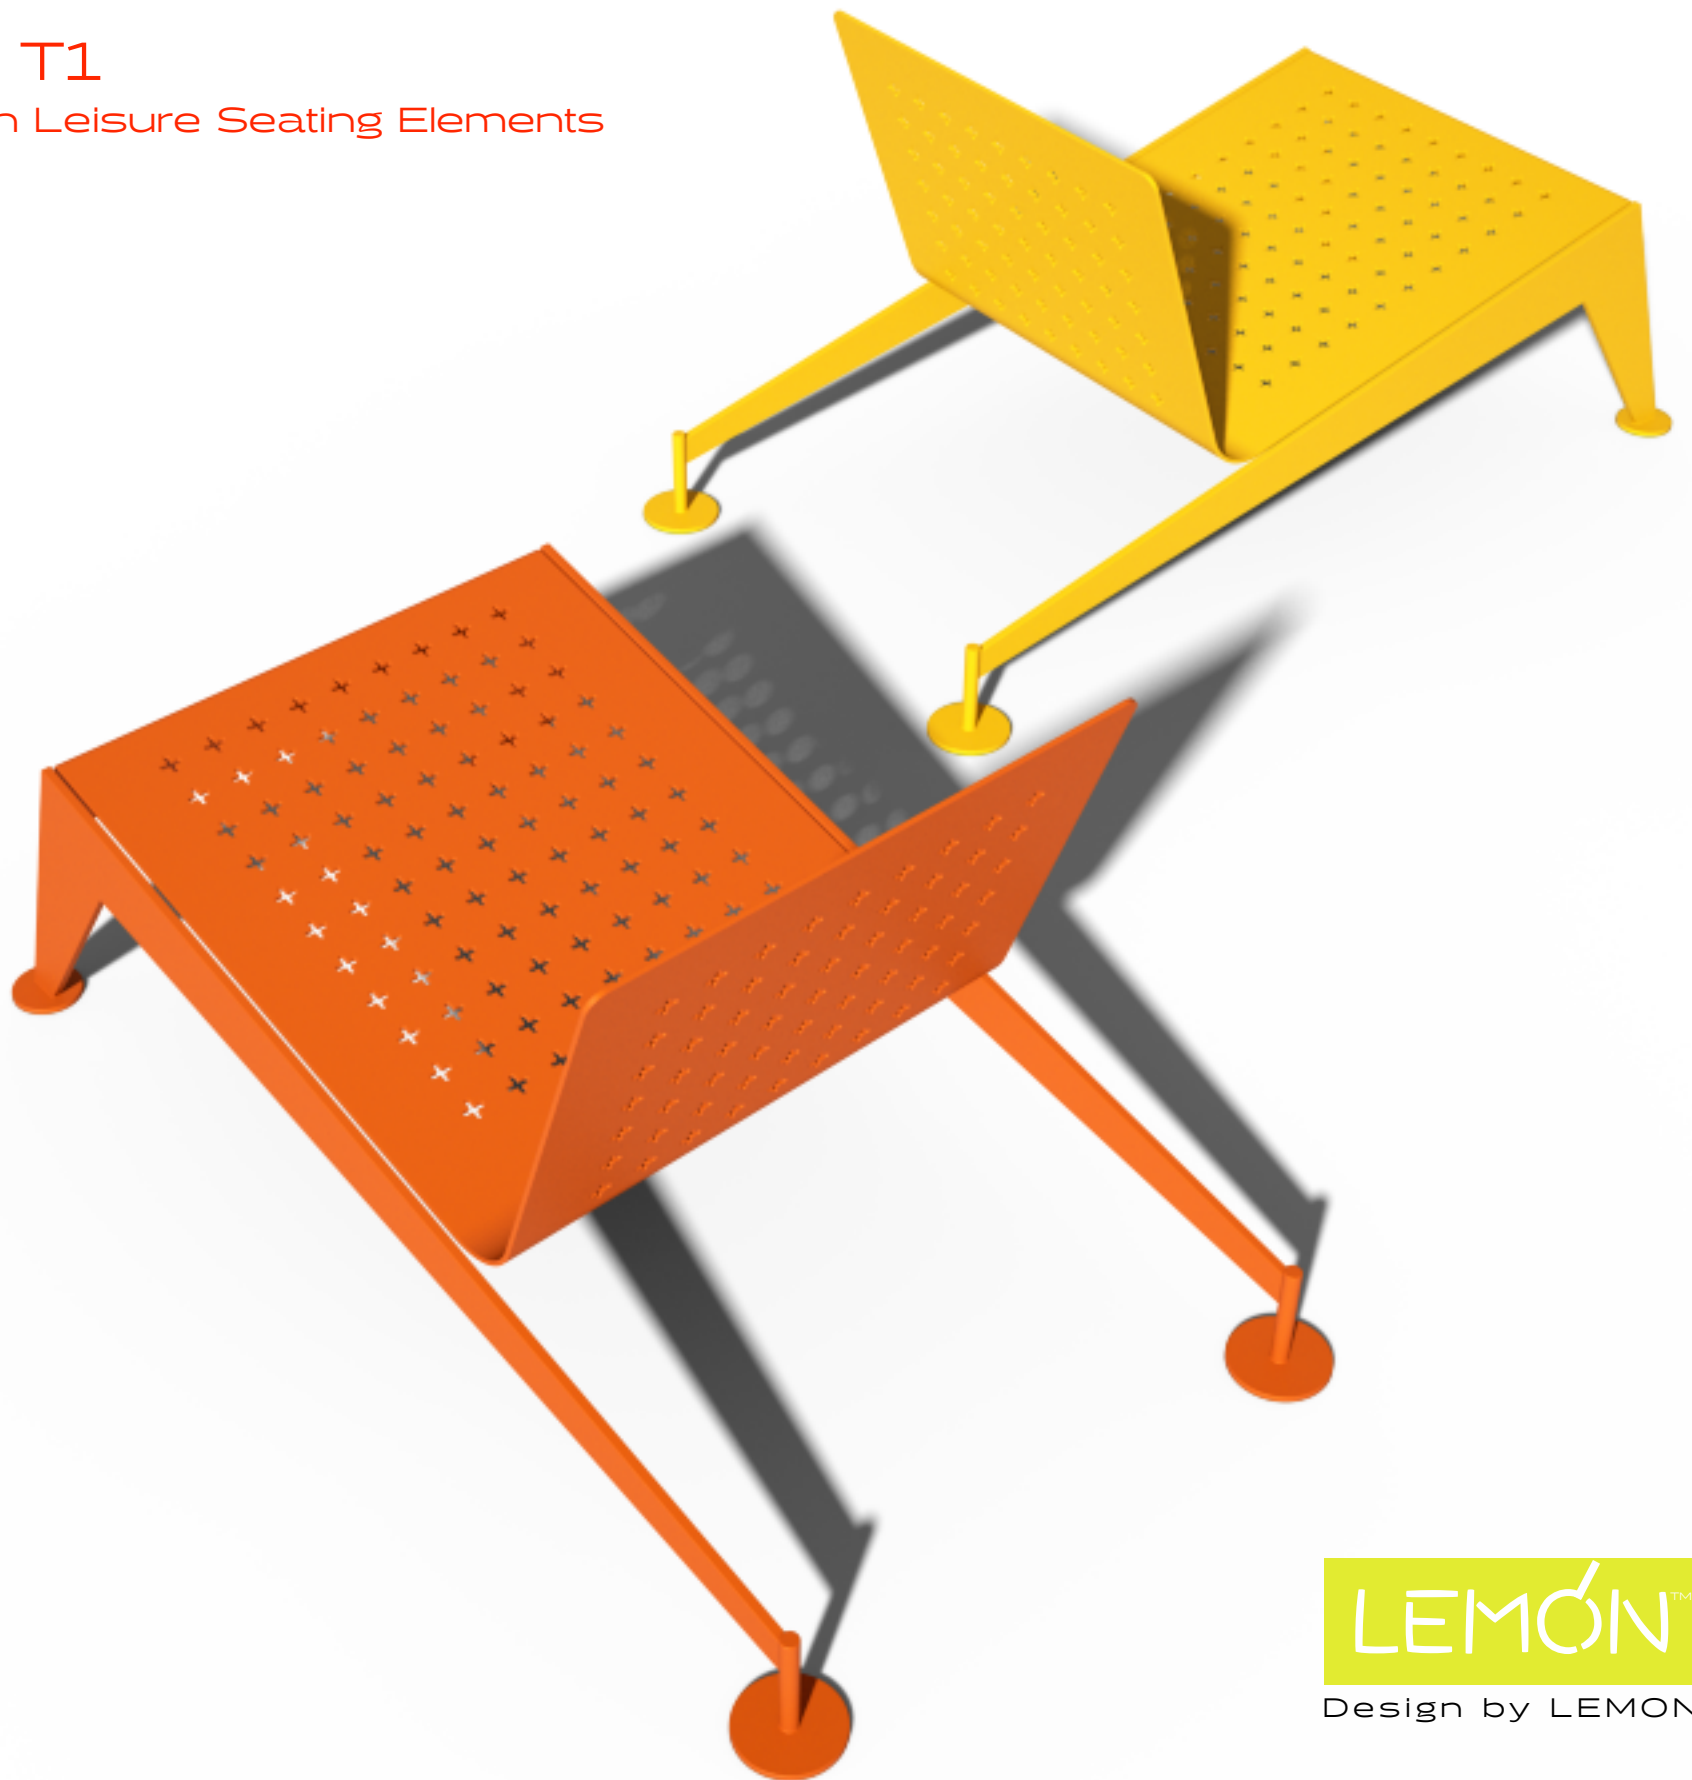

Zigi T1

Urban Leisure Seating Elements

LEMÓN™
Design by LEMON