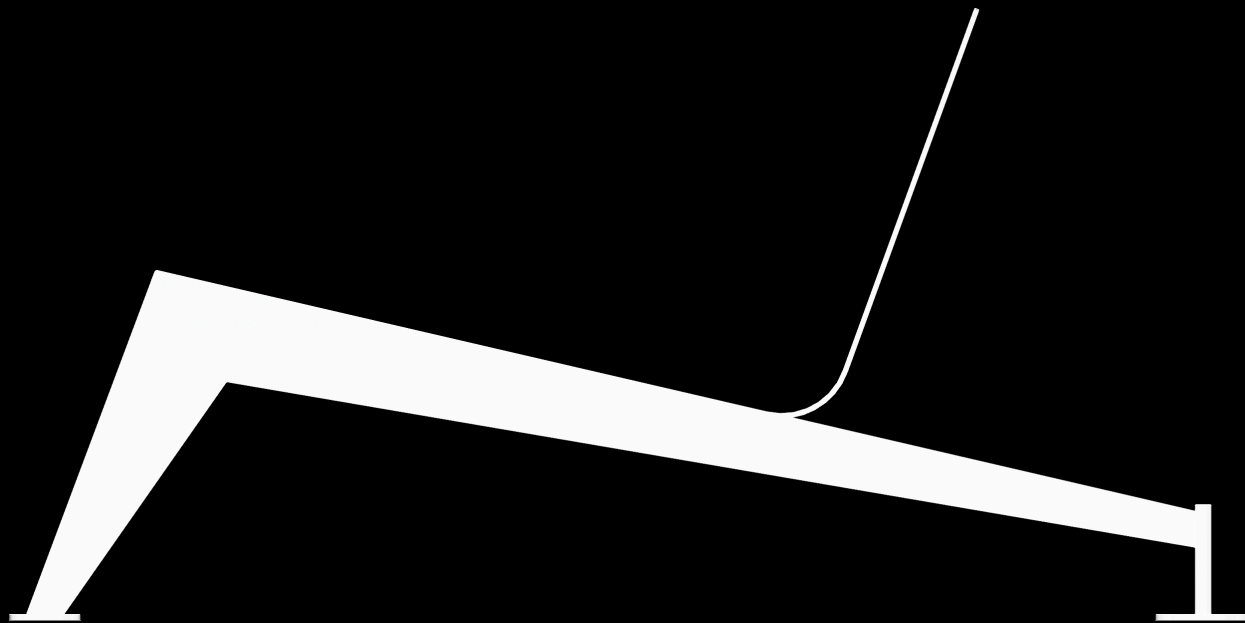

Zigi

Urban Leisure Seating Elements

T 1

LEMÓN™

Design by LEMON